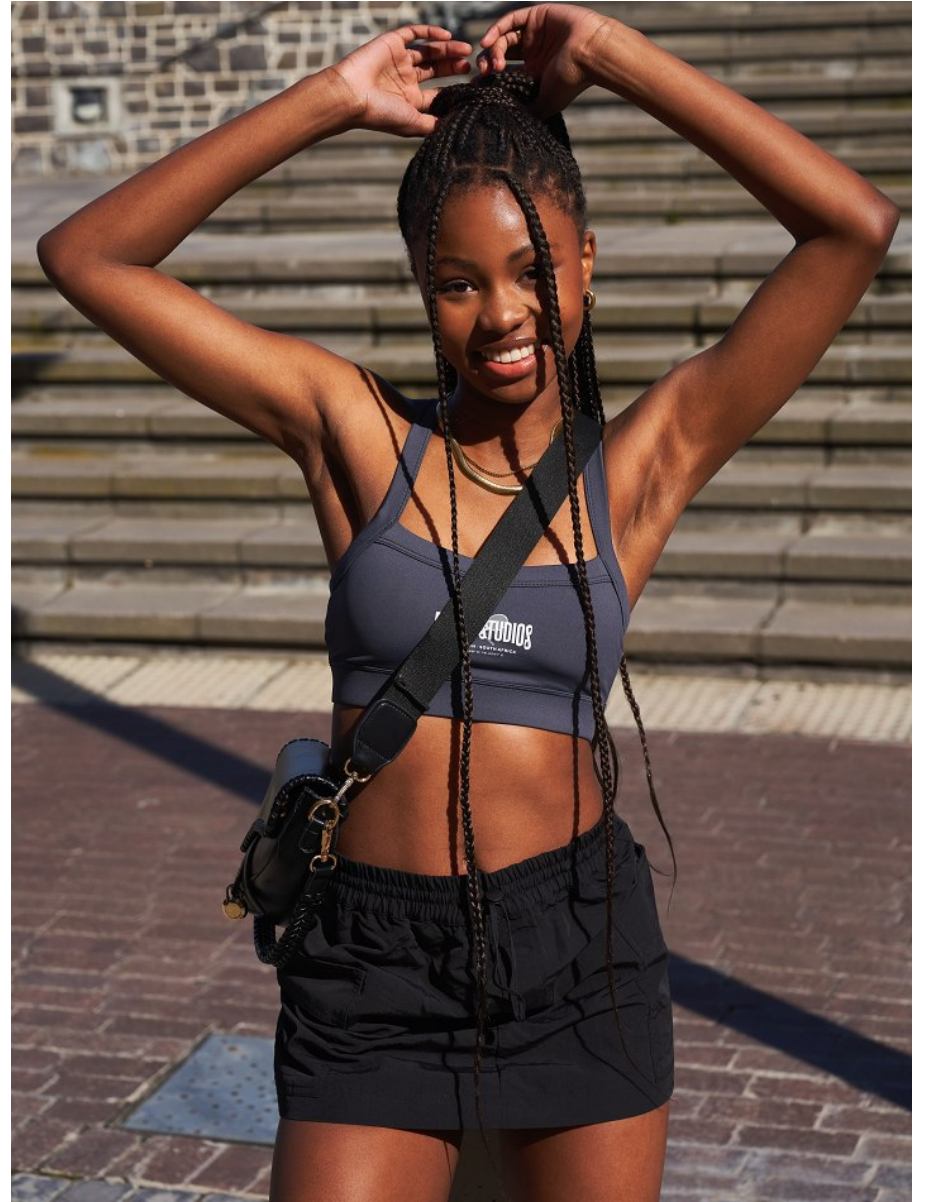

BOSS MODELS

CAPE TOWN

LUANDA LENTSA

Height: 169cm Bust: 78cm Waist: 62cm Hips: 94cm Shoe: 6 UK Hair: Black Eyes: Brown