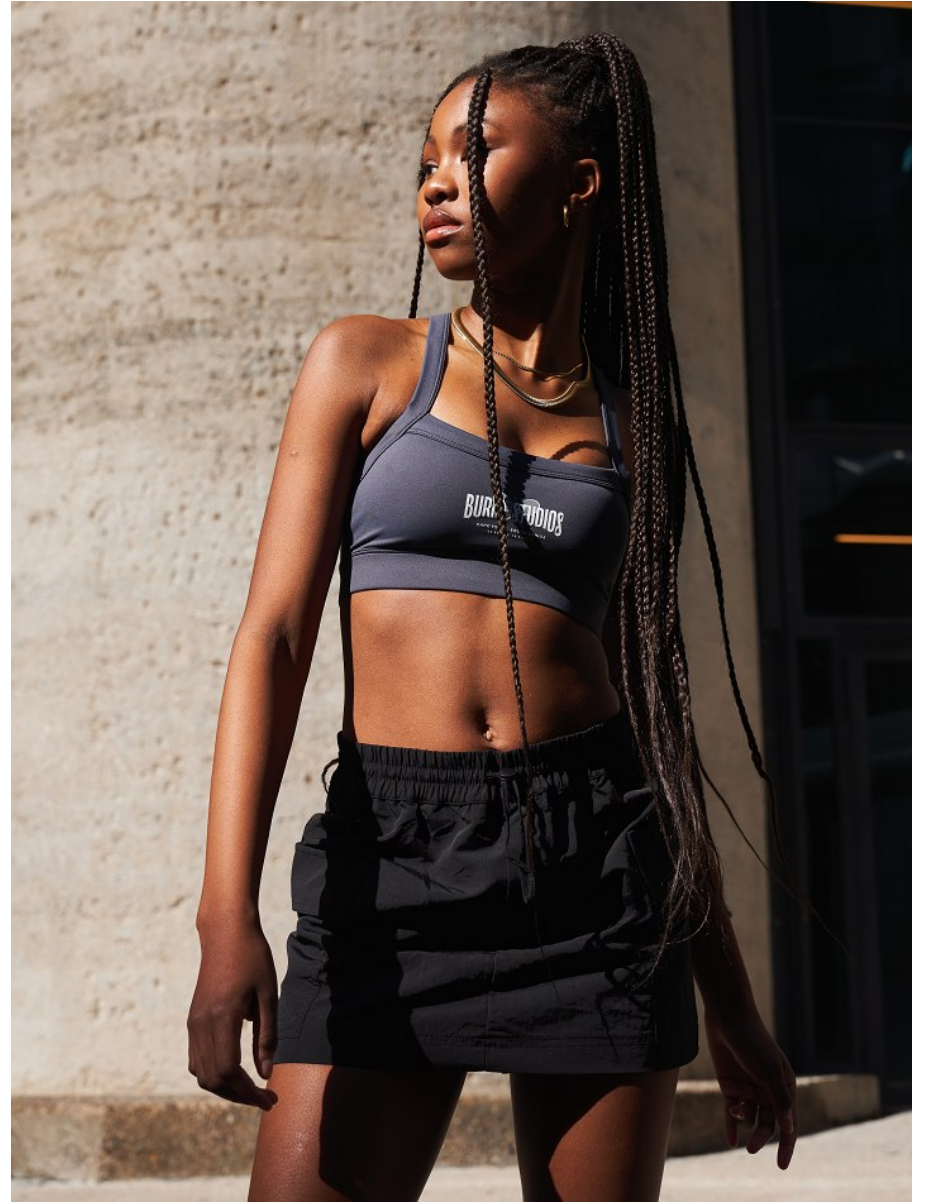

BOSS MODELS

CAPE TOWN

LUANDA LENTSA

Height: 169cm Bust: 78cm Waist: 62cm Hips: 94cm Shoe: 6 UK Hair: Black Eyes: Brown