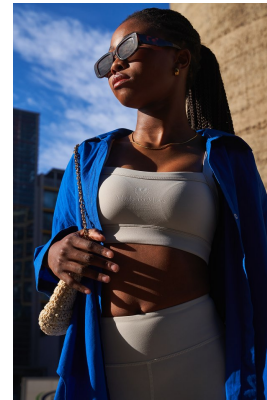

BOSS MODELS

CAPE TOWN

LUANDA LENTSA

Height: 169cm Bust: 78cm Waist: 62cm Hips: 94cm Shoe: 6 UK Hair: Black Eyes: Brown