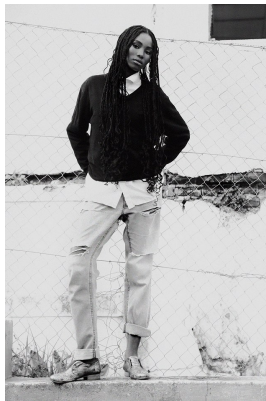

# BOSS MODELS

CAPE TOWN

## LUANDA LENTSA

Height: 169cm Bust: 78cm Waist: 62cm Hips: 94cm Shoe: 6 UK Hair: Black Eyes: Brown