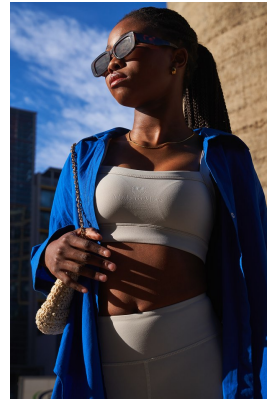

BOSS MODELS

CAPE TOWN

LUANDA LENTSA

Height: 169cm Bust: 78cm Waist: 62cm Hips: 94cm Shoe: 6 UK Hair: Black Eyes: Brown

BOSS MODELS

CAPE TOWN

LUANDA LENTSA

Height: 169cm Bust: 78cm Waist: 62cm Hips: 94cm Shoe: 6 UK Hair: Black Eyes: Brown