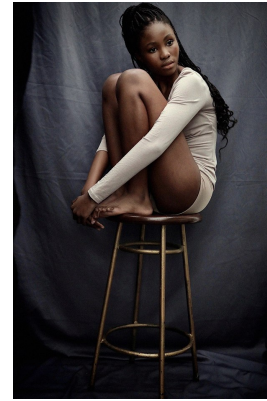

BOSS MODELS

CAPE TOWN

LUANDA LENTSA

Height: 169cm Bust: 78cm Waist: 62cm Hips: 94cm Shoe: 6 UK Hair: Black Eyes: Brown