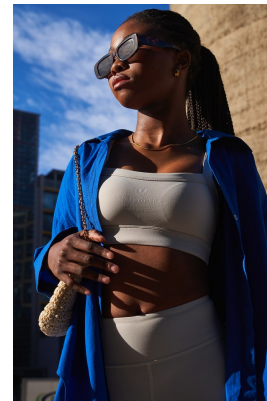

# BOSS MODELS

CAPE TOWN

## LUANDA LENTSA

Height: 169cm Bust: 78cm Waist: 62cm Hips: 94cm Shoe: 6 UK Hair: Black Eyes: Brown