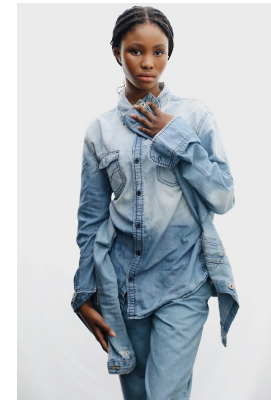

BOSS MODELS

CAPE TOWN

LUANDA LENTSA

Height: 169cm Bust: 78cm Waist: 62cm Hips: 94cm Shoe: 6 UK Hair: Black Eyes: Brown

BOSS MODELS

CAPE TOWN

LUANDA LENTSA

Height: 169cm Bust: 78cm Waist: 62cm Hips: 94cm Shoe: 6 UK Hair: Black Eyes: Brown