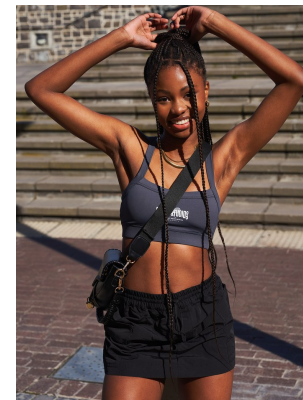

BOSS MODELS

CAPE TOWN

LUANDA LENTSA

Height: 169cm Bust: 78cm Waist: 62cm Hips: 94cm Shoe: 6 UK Hair: Black Eyes: Brown

BOSS MODELS

CAPE TOWN

LUANDA LENTSA

Height: 169cm Bust: 78cm Waist: 62cm Hips: 94cm Shoe: 6 UK Hair: Black Eyes: Brown