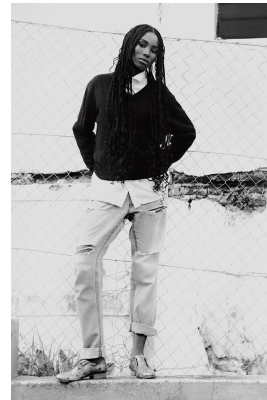

BOSS MODELS

CAPE TOWN

LUANDA LENTSA

Height: 169cm Bust: 78cm Waist: 62cm Hips: 94cm Shoe: 6 UK Hair: Black Eyes: Brown

BOSS MODELS

CAPE TOWN

LUANDA LENTSA

Height: 169cm Bust: 78cm Waist: 62cm Hips: 94cm Shoe: 6 UK Hair: Black Eyes: Brown