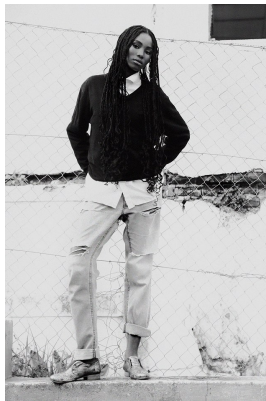

BOSS MODELS

CAPE TOWN

LUANDA LENTSA

Height: 169cm Bust: 78cm Waist: 62cm Hips: 94cm Shoe: 6 UK Hair: Black Eyes: Brown