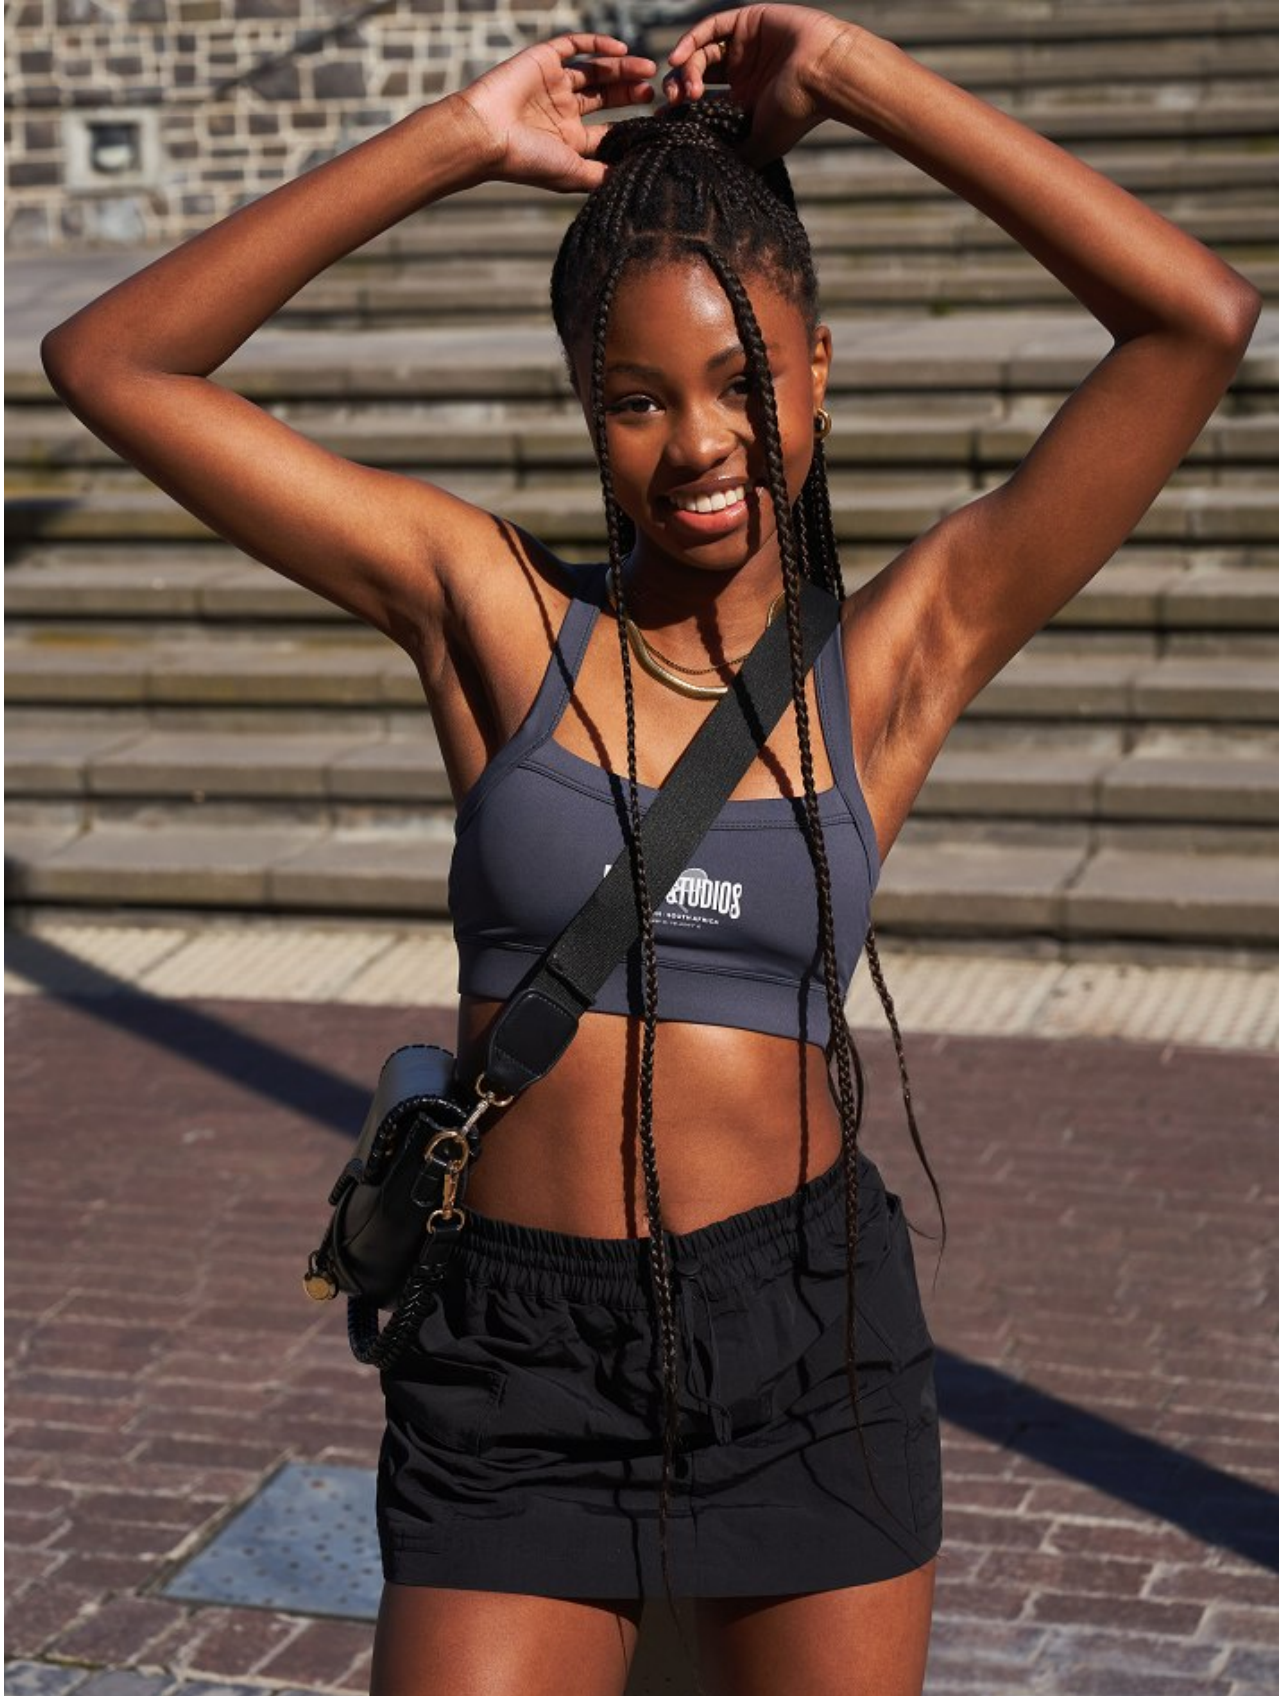

BOSS MODELS

CAPE TOWN

LUANDA LENTSA

Height: 169cm Bust: 78cm Waist: 62cm Hips: 94cm Shoe: 6 UK Hair: Black Eyes: Brown