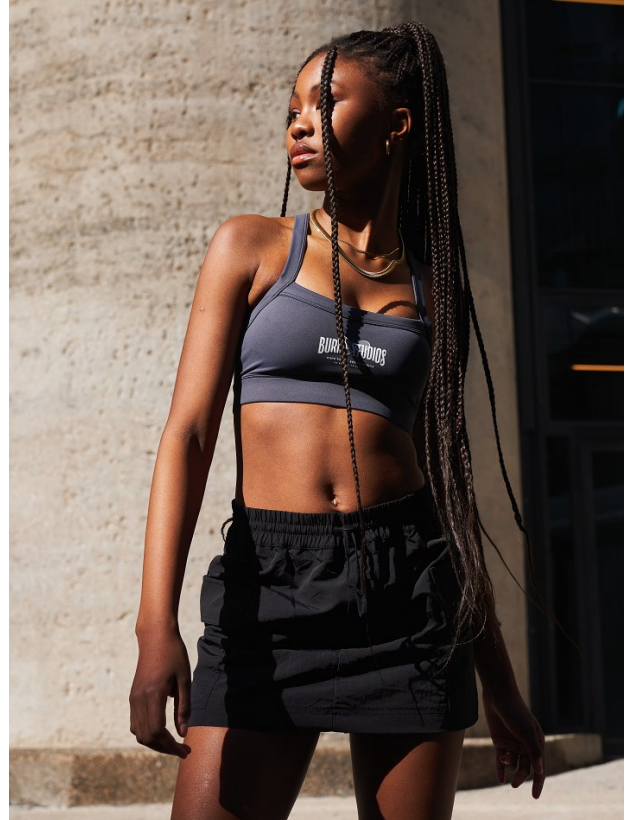

BOSS MODELS

CAPE TOWN

LUANDA LENTSA

Height: 169cm Bust: 78cm Waist: 62cm Hips: 94cm Shoe: 6 UK Hair: Black Eyes: Brown

BOSS MODELS

CAPE TOWN

LUANDA LENTSA

Height: 169cm Bust: 78cm Waist: 62cm Hips: 94cm Shoe: 6 UK Hair: Black Eyes: Brown

BOSS MODELS

CAPE TOWN

LUANDA LENTSA

Height: 169cm Bust: 78cm Waist: 62cm Hips: 94cm Shoe: 6 UK Hair: Black Eyes: Brown