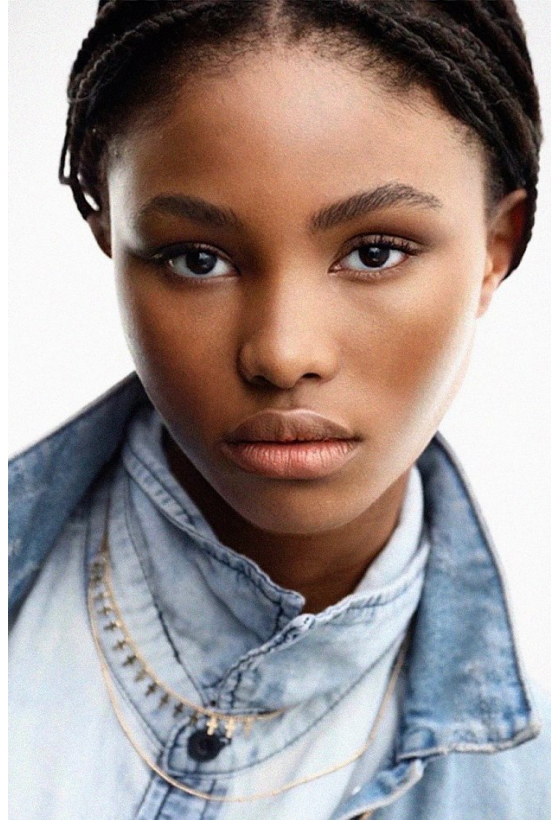

BOSS MODELS

CAPE TOWN

LUANDA LENTSA

Height: 169cm Bust: 78cm Waist: 62cm Hips: 94cm Shoe: 6 UK Hair: Black Eyes: Brown

BOSS MODELS

CAPE TOWN

LUANDA LENTSA

Height: 169cm Bust: 78cm Waist: 62cm Hips: 94cm Shoe: 6 UK Hair: Black Eyes: Brown

BOSS MODELS

CAPE TOWN

LUANDA LENTSA

Height: 169cm Bust: 78cm Waist: 62cm Hips: 94cm Shoe: 6 UK Hair: Black Eyes: Brown