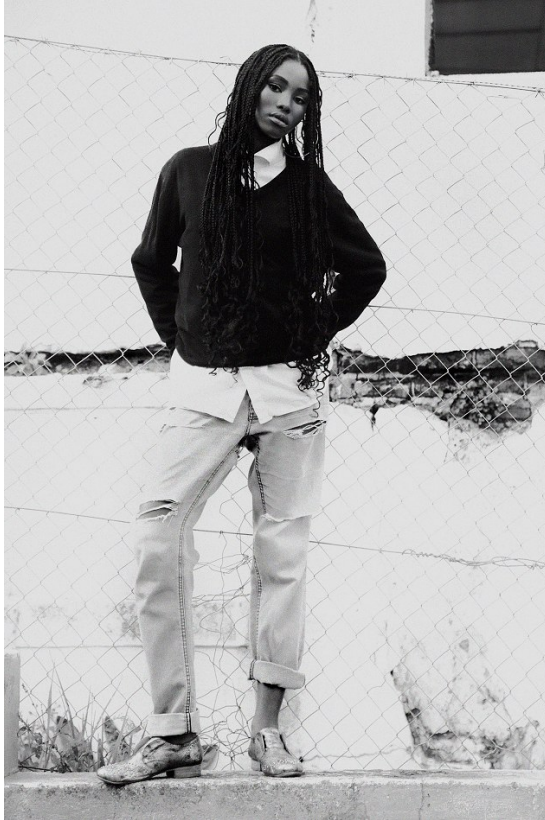

# BOSS MODELS

CAPE TOWN

LUANDA LENTSA

Height: 169cm Bust: 78cm Waist: 62cm Hips: 94cm Shoe: 6 UK Hair: Black Eyes: Brown

# BOSS MODELS

CAPE TOWN