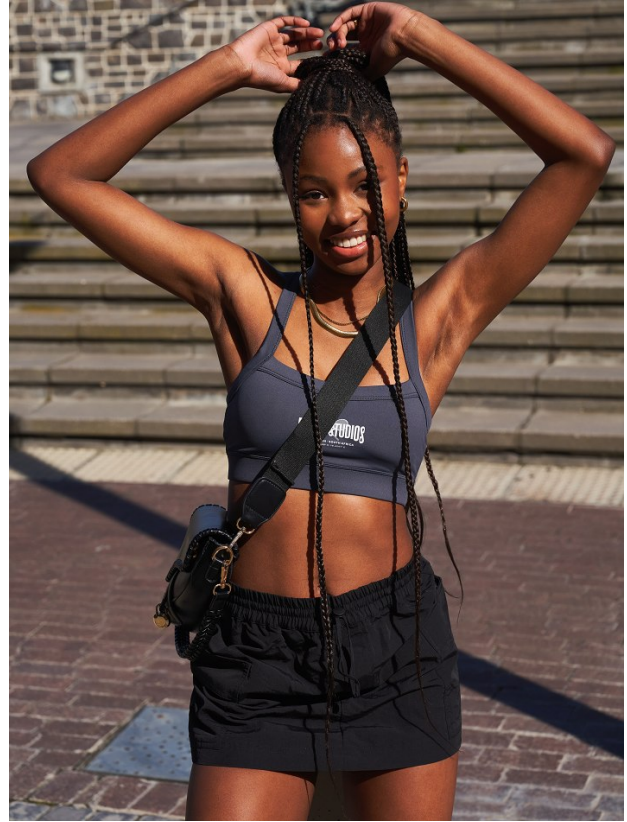

BOSS MODELS

CAPE TOWN

LUANDA LENTSA

Height: 169cm Bust: 78cm Waist: 62cm Hips: 94cm Shoe: 6 UK Hair: Black Eyes: Brown