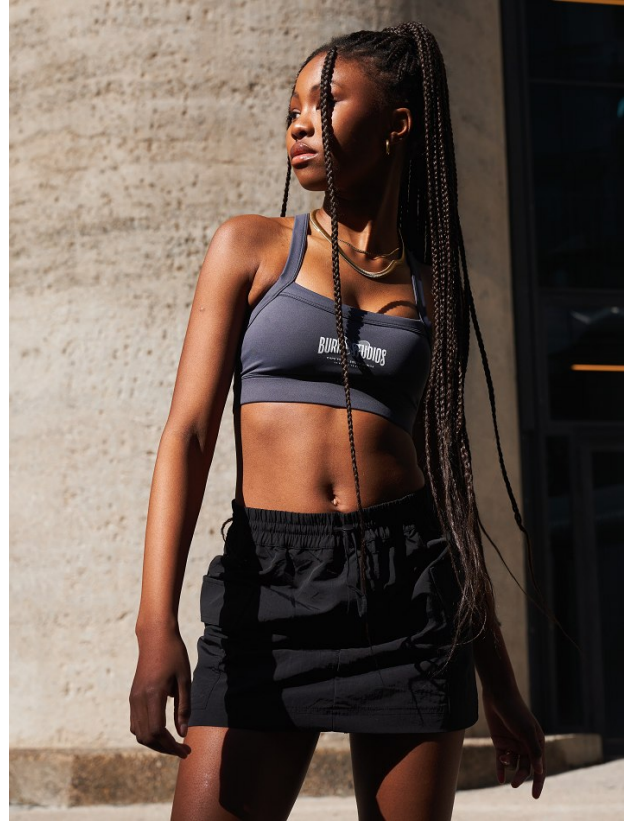

BOSS MODELS

CAPE TOWN

LUANDA LENTSA

Height: 169cm Bust: 78cm Waist: 62cm Hips: 94cm Shoe: 6 UK Hair: Black Eyes: Brown

BOSS MODELS

CAPE TOWN

LUANDA LENTSA

Height: 169cm Bust: 78cm Waist: 62cm Hips: 94cm Shoe: 6 UK Hair: Black Eyes: Brown