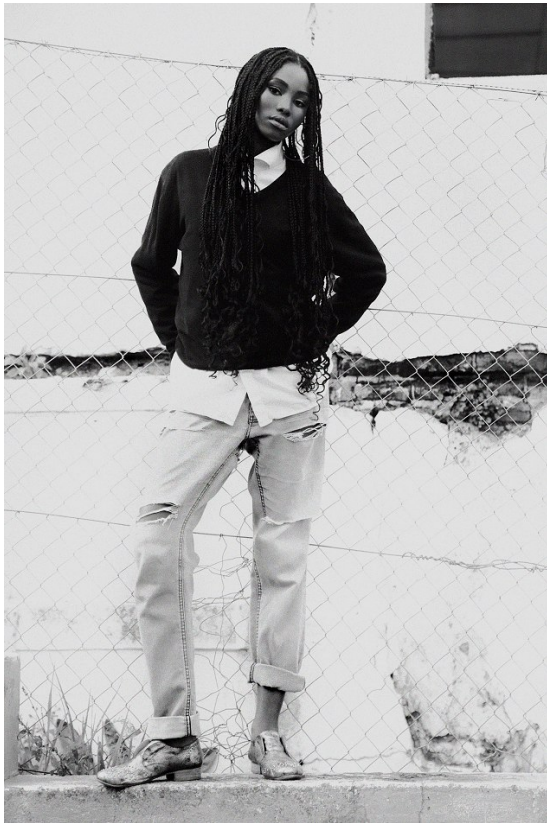

BOSS MODELS

CAPE TOWN

LUANDA LENTSA

Height: 169cm Bust: 78cm Waist: 62cm Hips: 94cm Shoe: 6 UK Hair: Black Eyes: Brown

BOSS MODELS

CAPE TOWN

LUANDA LENTSA

Height: 169cm Bust: 78cm Waist: 62cm Hips: 94cm Shoe: 6 UK Hair: Black Eyes: Brown