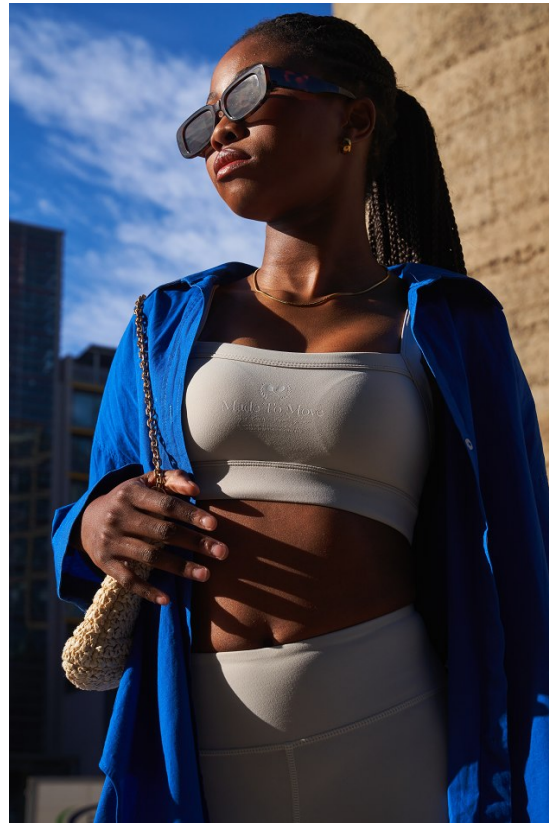

# BOSS MODELS

CAPE TOWN

LUANDA LENTSA

Height: 169cm Bust: 78cm Waist: 62cm Hips: 94cm Shoe: 6 UK Hair: Black Eyes: Brown

# BOSS MODELS

CAPE TOWN