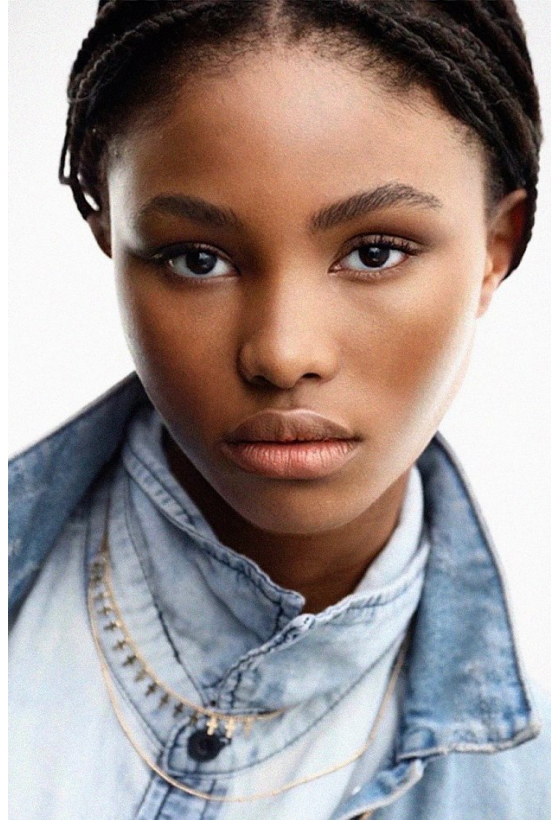

# BOSS MODELS

CAPE TOWN

LUANDA LENTSA

Height: 169cm Bust: 78cm Waist: 62cm Hips: 94cm Shoe: 6 UK Hair: Black Eyes: Brown

# BOSS MODELS

CAPE TOWN