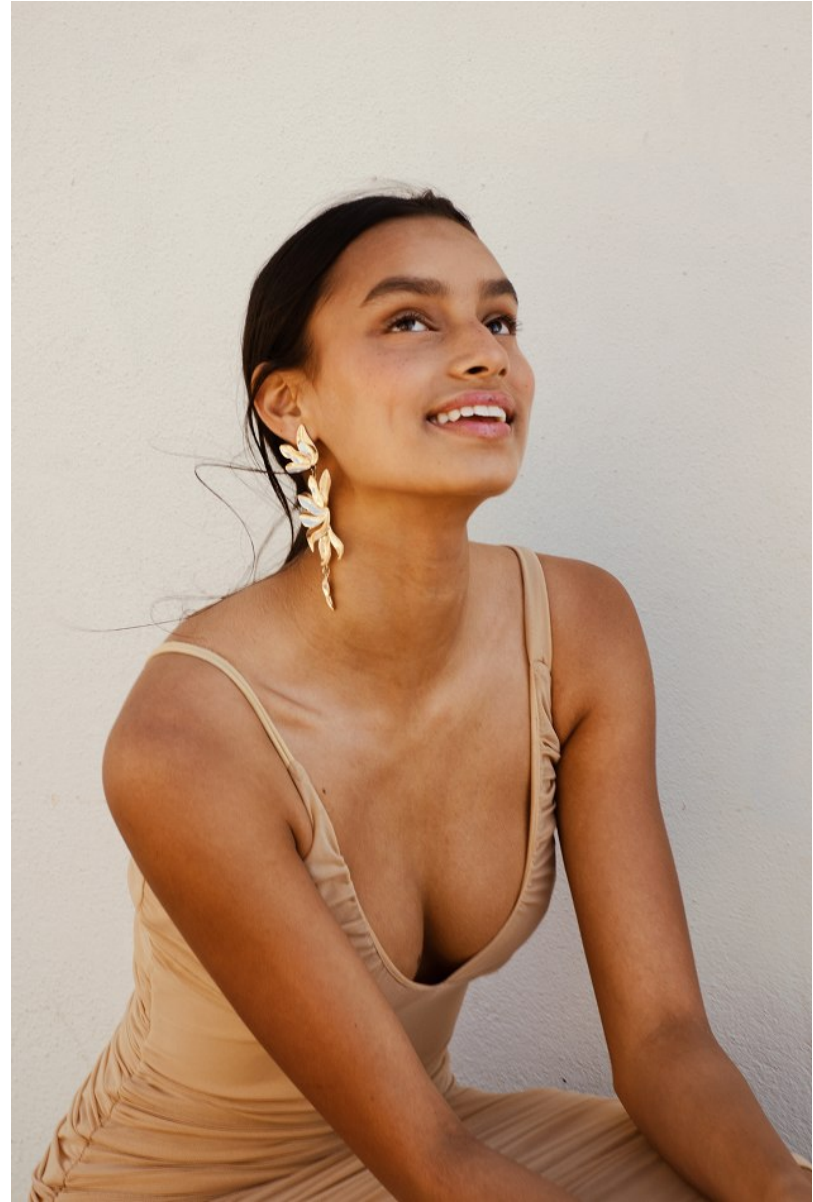

BOSS MODELS

CAPE TOWN

ZAHRAH NOAH

Height: 179cm Bust: 85cm Waist: 64cm Hips: 93cm Shoe: 8 UK Hair: Black Eyes: Brown

BOSS MODELS

CAPE TOWN

ZAHRAH NOAH

Height: 179cm Bust: 85cm Waist: 64cm Hips: 93cm Shoe: 8 UK Hair: Black Eyes: Brown