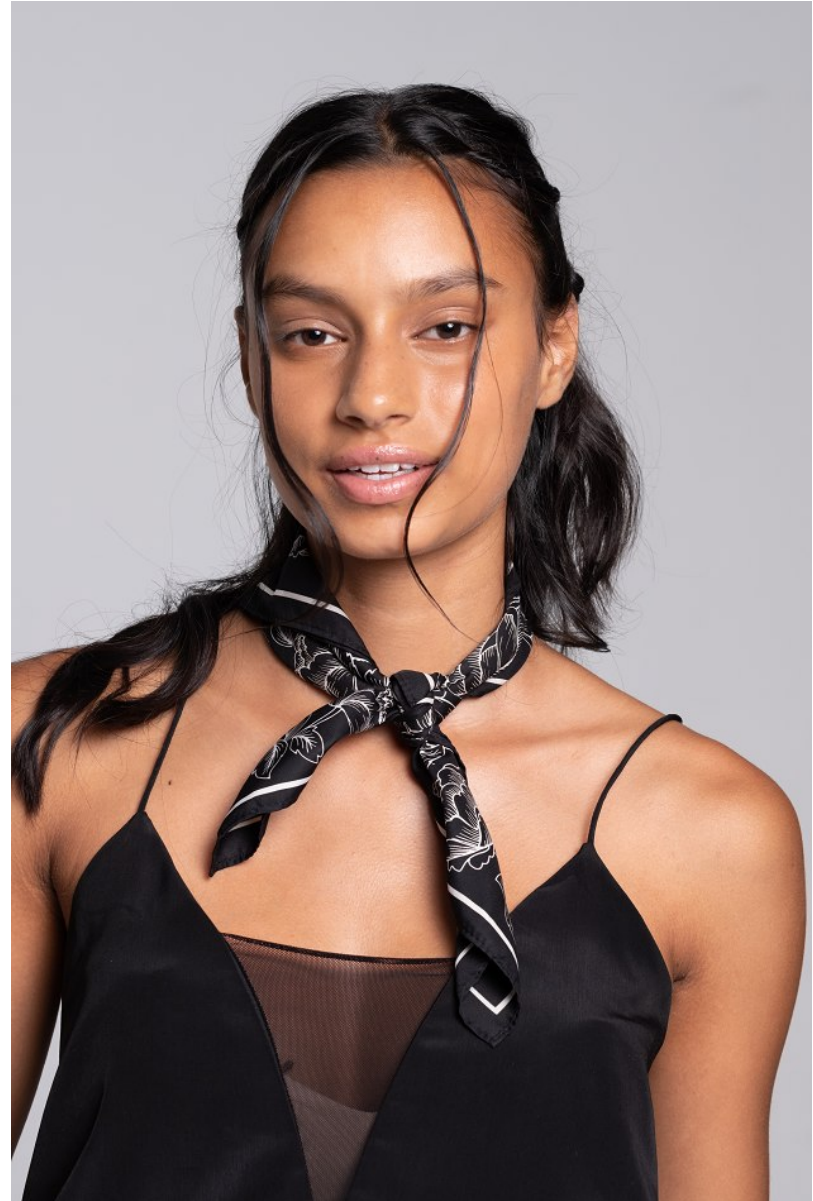

BOSS MODELS

CAPE TOWN

ZAHRAH NOAH

Height: 179cm Bust: 85cm Waist: 64cm Hips: 93cm Shoe: 8 UK Hair: Black Eyes: Brown

BOSS MODELS

CAPE TOWN

ZAHRAH NOAH

Height: 179cm Bust: 85cm Waist: 64cm Hips: 93cm Shoe: 8 UK Hair: Black Eyes: Brown