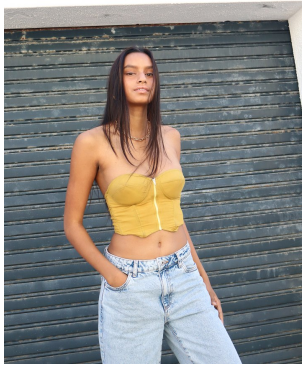

BOSS MODELS

CAPE TOWN

ZAHRAH NOAH

Height: 179cm Bust: 85cm Waist: 64cm Hips: 93cm Shoe: 8 UK Hair: Black Eyes: Brown

BOSS MODELS

CAPE TOWN

ZAHRAH NOAH

Height: 179cm Bust: 85cm Waist: 64cm Hips: 93cm Shoe: 8 UK Hair: Black Eyes: Brown