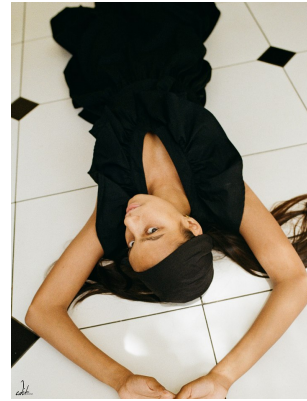

BOSS MODELS

CAPE TOWN

ZAHRAH NOAH

Height: 179cm Bust: 85cm Waist: 64cm Hips: 93cm Shoe: 8 UK Hair: Black Eyes: Brown

BOSS MODELS

CAPE TOWN

ZAHRAH NOAH

Height: 179cm Bust: 85cm Waist: 64cm Hips: 93cm Shoe: 8 UK Hair: Black Eyes: Brown