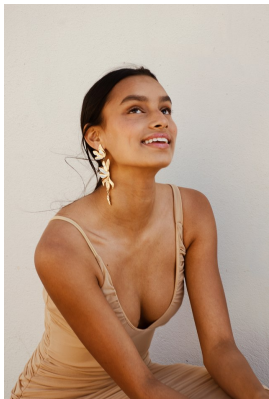

BOSS MODELS

CAPE TOWN

ZAHRAH NOAH

Height: 179cm Bust: 85cm Waist: 64cm Hips: 93cm Shoe: 8 UK Hair: Black Eyes: Brown

BOSS MODELS

CAPE TOWN

ZAHRAH NOAH

Height: 179cm Bust: 85cm Waist: 64cm Hips: 93cm Shoe: 8 UK Hair: Black Eyes: Brown