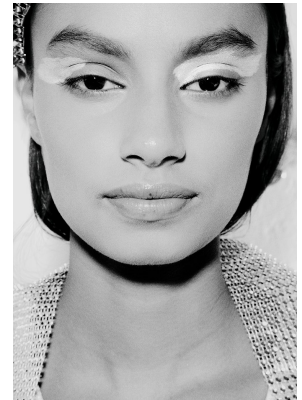

# BOSS MODELS

CAPE TOWN

## ZAHRAH NOAH

Height: 179cm Bust: 85cm Waist: 64cm Hips: 93cm Shoe: 8 UK Hair: Black Eyes: Brown

# BOSS MODELS

CAPE TOWN

ZAHRAH NOAH

Height: 179cm Bust: 85cm Waist: 64cm Hips: 93cm Shoe: 8 UK Hair: Black Eyes: Brown