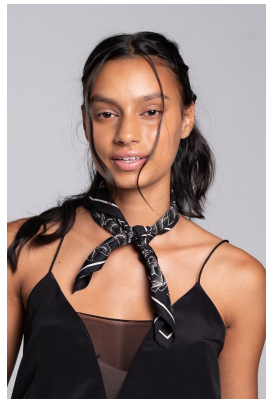

BOSS MODELS

CAPE TOWN

ZAHRAH NOAH

Height: 179cm Bust: 85cm Waist: 64cm Hips: 93cm Shoe: 8 UK Hair: Black Eyes: Brown

BOSS MODELS

CAPE TOWN

ZAHRAH NOAH

Height: 179cm Bust: 85cm Waist: 64cm Hips: 93cm Shoe: 8 UK Hair: Black Eyes: Brown