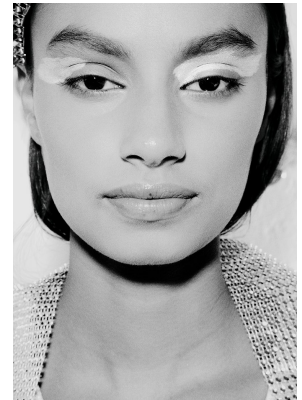

BOSS MODELS

CAPE TOWN

ZAHRAH NOAH

Height: 179cm Bust: 85cm Waist: 64cm Hips: 93cm Shoe: 8 UK Hair: Black Eyes: Brown

BOSS MODELS

CAPE TOWN

ZAHRAH NOAH

Height: 179cm Bust: 85cm Waist: 64cm Hips: 93cm Shoe: 8 UK Hair: Black Eyes: Brown