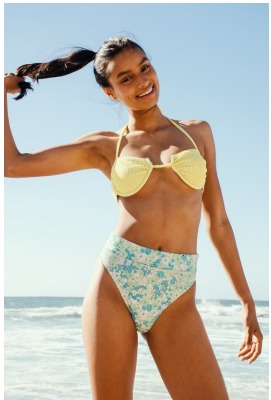

# BOSS MODELS

CAPE TOWN

## ZAHRAH NOAH

Height: 179cm Bust: 85cm Waist: 64cm Hips: 93cm Shoe: 8 UK Hair: Black Eyes: Brown

# BOSS MODELS

CAPE TOWN

ZAHRAH NOAH

Height: 179cm Bust: 85cm Waist: 64cm Hips: 93cm Shoe: 8 UK Hair: Black Eyes: Brown