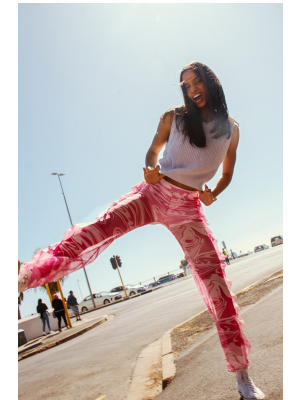

BOSS MODELS

CAPE TOWN

ZAHRAH NOAH

Height: 179cm Bust: 85cm Waist: 64cm Hips: 93cm Shoe: 8 UK Hair: Black Eyes: Brown

BOSS MODELS

CAPE TOWN

ZAHRAH NOAH

Height: 179cm Bust: 85cm Waist: 64cm Hips: 93cm Shoe: 8 UK Hair: Black Eyes: Brown