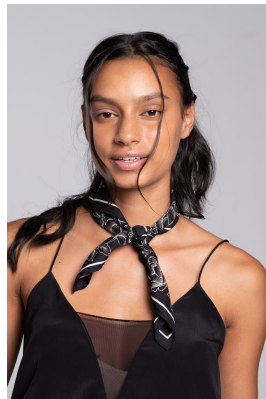

# BOSS MODELS

CAPE TOWN

## ZAHRAH NOAH

Height: 179cm Bust: 85cm Waist: 64cm Hips: 93cm Shoe: 8 UK Hair: Black Eyes: Brown

# BOSS MODELS

CAPE TOWN

ZAHRAH NOAH

Height: 179cm Bust: 85cm Waist: 64cm Hips: 93cm Shoe: 8 UK Hair: Black Eyes: Brown