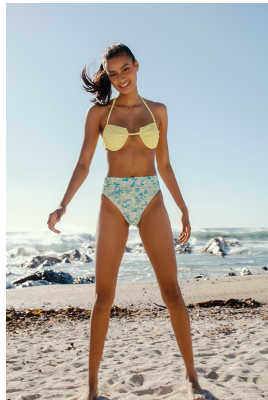

BOSS MODELS

CAPE TOWN

ZAHRAH NOAH

Height: 179cm Bust: 85cm Waist: 64cm Hips: 93cm Shoe: 8 UK Hair: Black Eyes: Brown

BOSS MODELS

CAPE TOWN

ZAHRAH NOAH

Height: 179cm Bust: 85cm Waist: 64cm Hips: 93cm Shoe: 8 UK Hair: Black Eyes: Brown