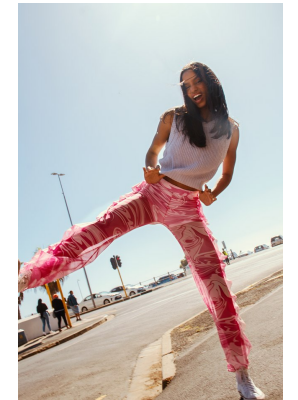

# BOSS MODELS

CAPE TOWN

## ZAHRAH NOAH

Height: 179cm Bust: 85cm Waist: 64cm Hips: 93cm Shoe: 8 UK Hair: Black Eyes: Brown

# BOSS MODELS

CAPE TOWN

ZAHRAH NOAH

Height: 179cm Bust: 85cm Waist: 64cm Hips: 93cm Shoe: 8 UK Hair: Black Eyes: Brown