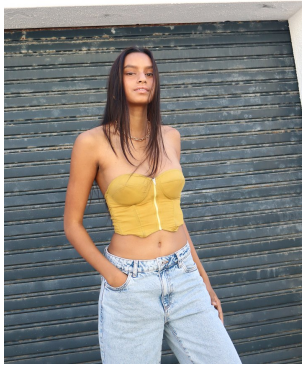

# BOSS MODELS

CAPE TOWN

## ZAHRAH NOAH

Height: 179cm Bust: 85cm Waist: 64cm Hips: 93cm Shoe: 8 UK Hair: Black Eyes: Brown

# BOSS MODELS

CAPE TOWN

ZAHRAH NOAH

Height: 179cm Bust: 85cm Waist: 64cm Hips: 93cm Shoe: 8 UK Hair: Black Eyes: Brown