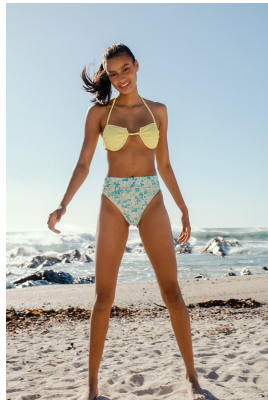

# BOSS MODELS

CAPE TOWN

## ZAHRAH NOAH

Height: 179cm Bust: 85cm Waist: 64cm Hips: 93cm Shoe: 8 UK Hair: Black Eyes: Brown

# BOSS MODELS

CAPE TOWN

ZAHRAH NOAH

Height: 179cm Bust: 85cm Waist: 64cm Hips: 93cm Shoe: 8 UK Hair: Black Eyes: Brown