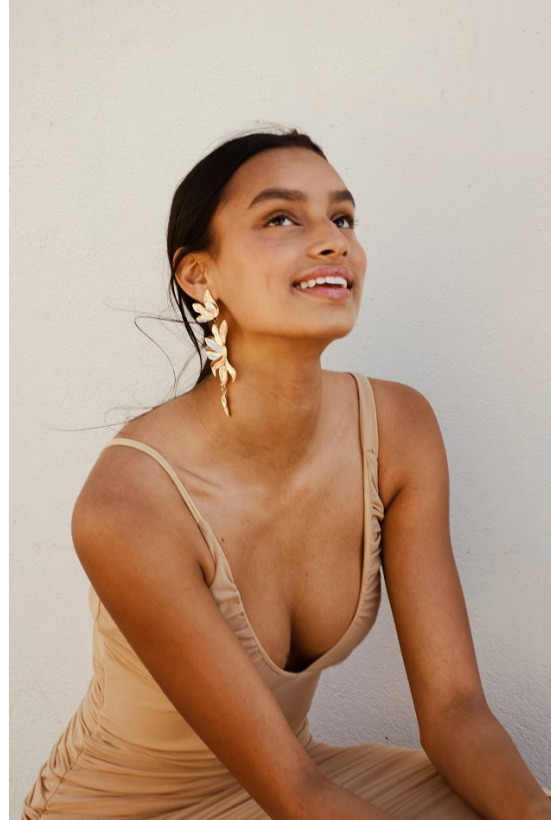

BOSS MODELS

CAPE TOWN

ZAHRAH NOAH

Height: 179cm Bust: 85cm Waist: 64cm Hips: 93cm Shoe: 8 UK Hair: Black Eyes: Brown

BOSS MODELS

CAPE TOWN

ZAHRAH NOAH

Height: 179cm Bust: 85cm Waist: 64cm Hips: 93cm Shoe: 8 UK Hair: Black Eyes: Brown