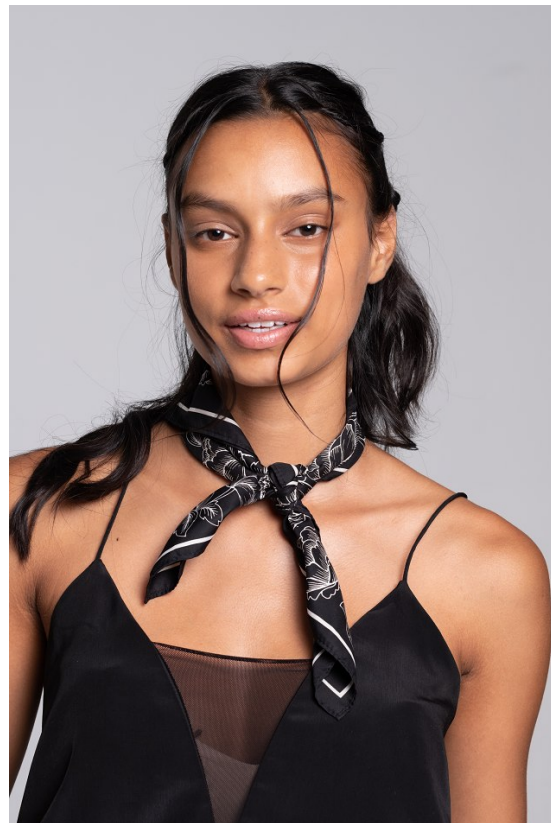

BOSS MODELS

CAPE TOWN

ZAHRAH NOAH

Height: 179cm Bust: 85cm Waist: 64cm Hips: 93cm Shoe: 8 UK Hair: Black Eyes: Brown

BOSS MODELS

CAPE TOWN

ZAHRAH NOAH

Height: 179cm Bust: 85cm Waist: 64cm Hips: 93cm Shoe: 8 UK Hair: Black Eyes: Brown