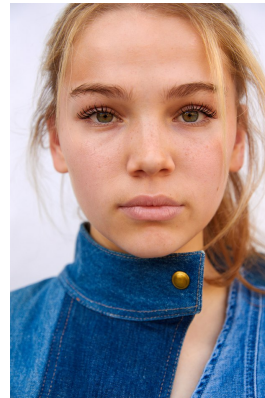

BOSS MODELS

CAPE TOWN

AVA BESTER

Height: 174cm Bust: 80cm Waist: 65cm Hips: 99cm Shoe: 6 UK Hair: Blonde Eyes: Green/Grey

BOSS MODELS

CAPE TOWN

AVA BESTER

Height: 174cm Bust: 80cm Waist: 65cm Hips: 99cm Shoe: 6 UK Hair: Blonde Eyes: Green/Grey