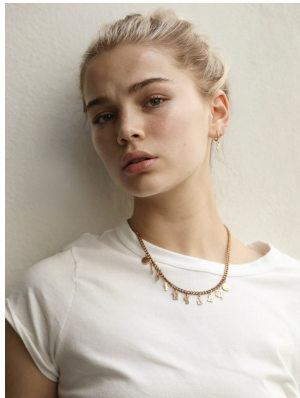

BOSS MODELS

CAPE TOWN

AVA BESTER

Height: 174cm Bust: 80cm Waist: 65cm Hips: 99cm Shoe: 6 UK Hair: Blonde Eyes: Green/Grey

BOSS MODELS

CAPE TOWN

AVA BESTER

Height: 174cm Bust: 80cm Waist: 65cm Hips: 99cm Shoe: 6 UK Hair: Blonde Eyes: Green/Grey