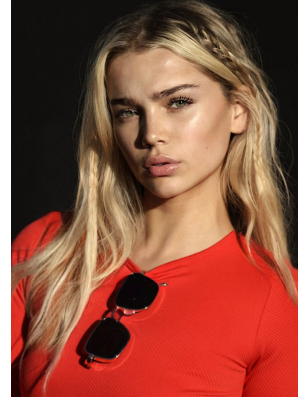

BOSS MODELS

CAPE TOWN

AVA BESTER

Height: 174cm Bust: 80cm Waist: 65cm Hips: 99cm Shoe: 6 UK Hair: Blonde Eyes: Green/Grey

BOSS MODELS

CAPE TOWN

AVA BESTER

Height: 174cm Bust: 80cm Waist: 65cm Hips: 99cm Shoe: 6 UK Hair: Blonde Eyes: Green/Grey