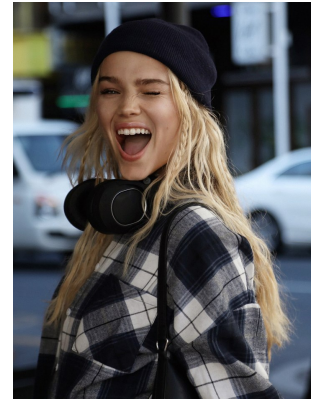

# BOSS MODELS

CAPE TOWN

## AVA BESTER

Height: 175cm Bust: 80cm Waist: 64cm Hips: 96cm Shoe: 6 UK Hair: Blonde Eyes: Green/Grey