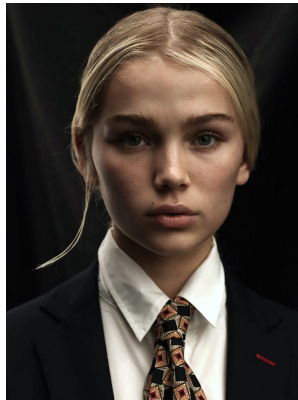

# BOSS MODELS

CAPE TOWN

## AVA BESTER

Height: 175cm Bust: 80cm Waist: 64cm Hips: 96cm Shoe: 6 UK Hair: Blonde Eyes: Green/Grey

# BOSS MODELS

CAPE TOWN

AVA BESTER

Height: 175cm Bust: 80cm Waist: 64cm Hips: 96cm Shoe: 6 UK Hair: Blonde Eyes: Green/Grey