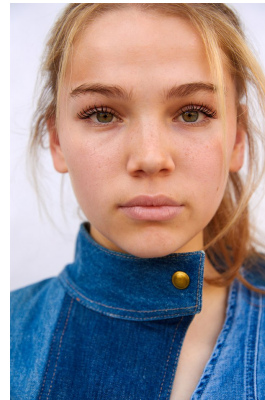

# BOSS MODELS

CAPE TOWN

## AVA BESTER

Height: 175cm Bust: 80cm Waist: 64cm Hips: 96cm Shoe: 6 UK Hair: Blonde Eyes: Green/Grey

# BOSS MODELS

CAPE TOWN

AVA BESTER

Height: 175cm Bust: 80cm Waist: 64cm Hips: 96cm Shoe: 6 UK Hair: Blonde Eyes: Green/Grey