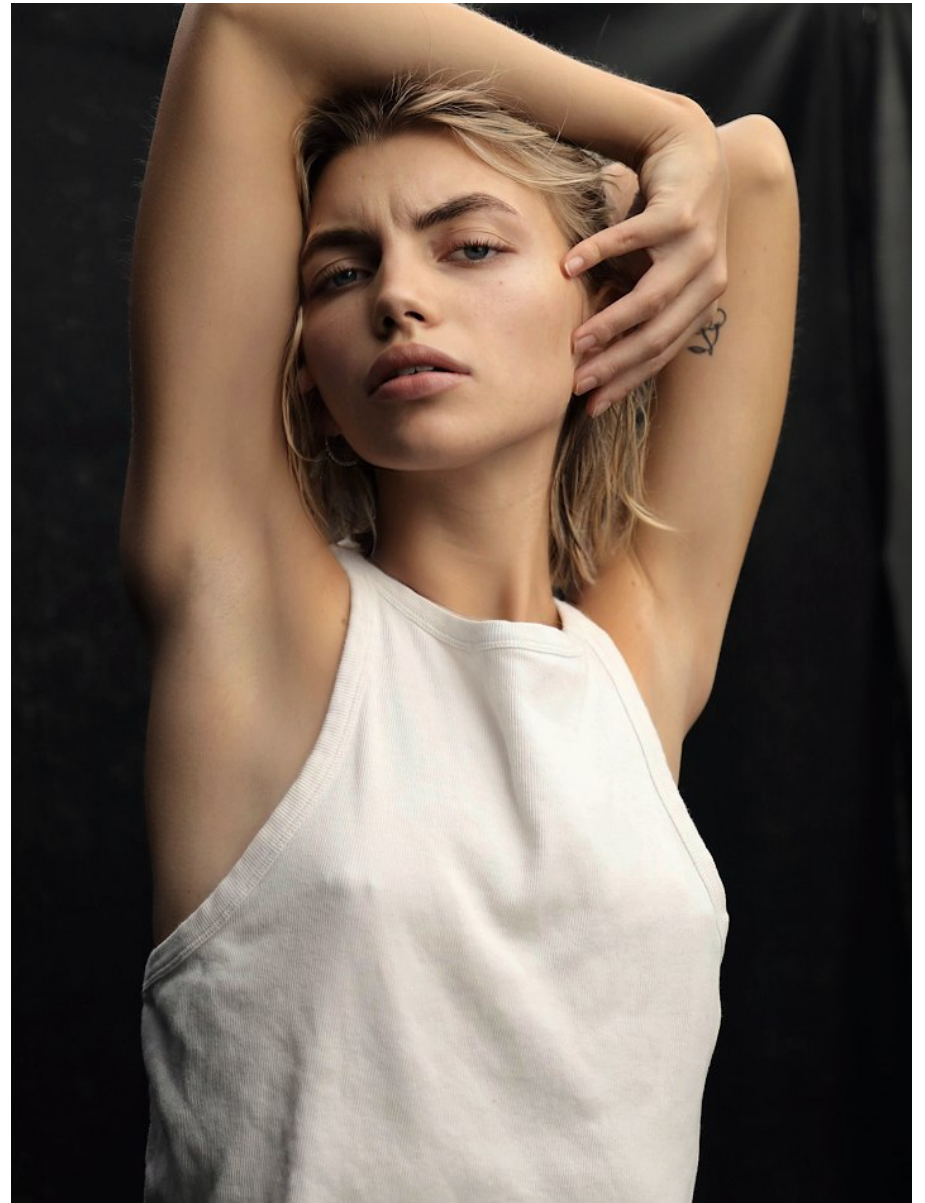

BOSS MODELS

CAPE TOWN

HANNAH MORTON

Height: 173cm Bust: 78cm Waist: 64cm Hips: 91cm Shoe: 7 UK Hair: Blonde Eyes: Blue