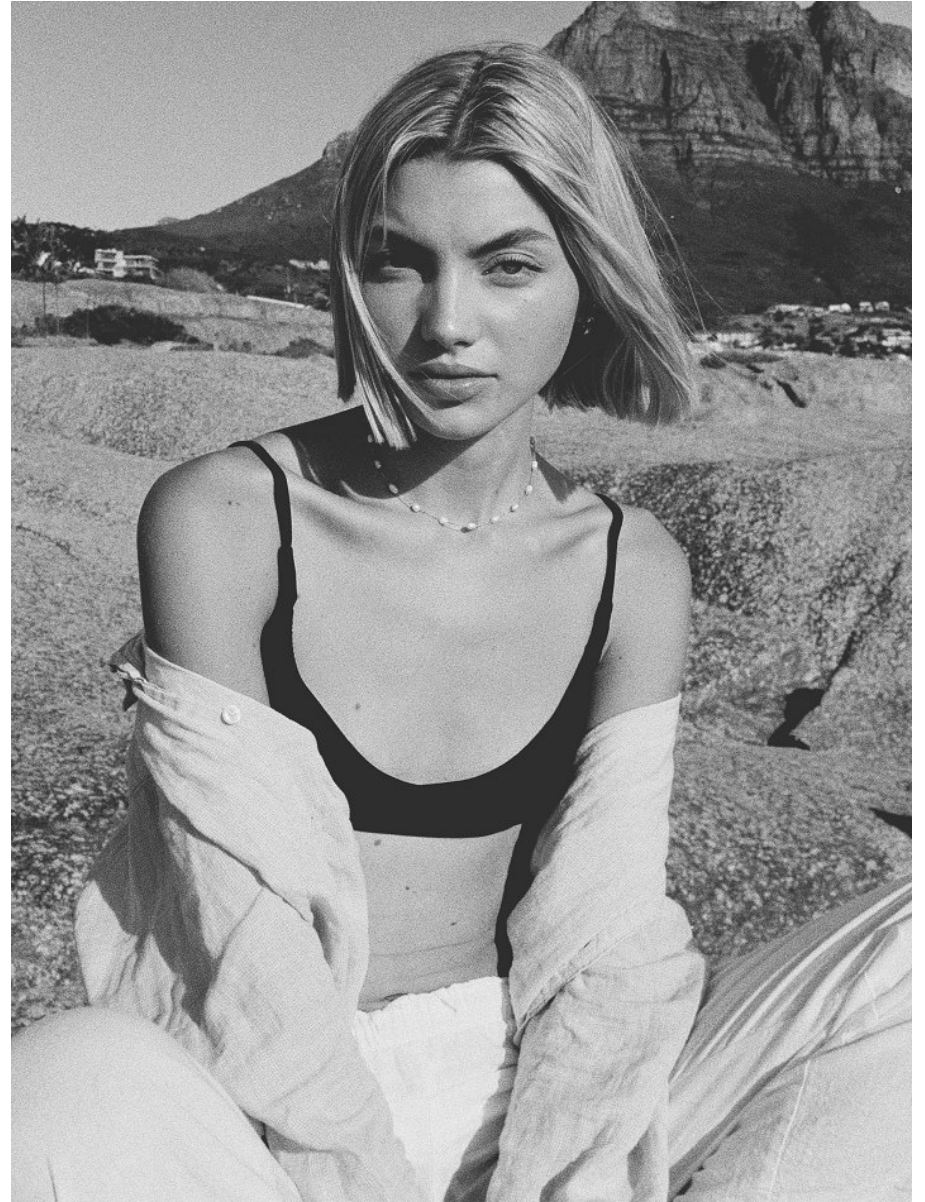

BOSS MODELS

CAPE TOWN

HANNAH MORTON

Height: 173cm Bust: 78cm Waist: 64cm Hips: 91cm Shoe: 7 UK Hair: Blonde Eyes: Blue

BOSS MODELS

CAPE TOWN

HANNAH MORTON

Height: 173cm Bust: 78cm Waist: 64cm Hips: 91cm Shoe: 7 UK Hair: Blonde Eyes: Blue