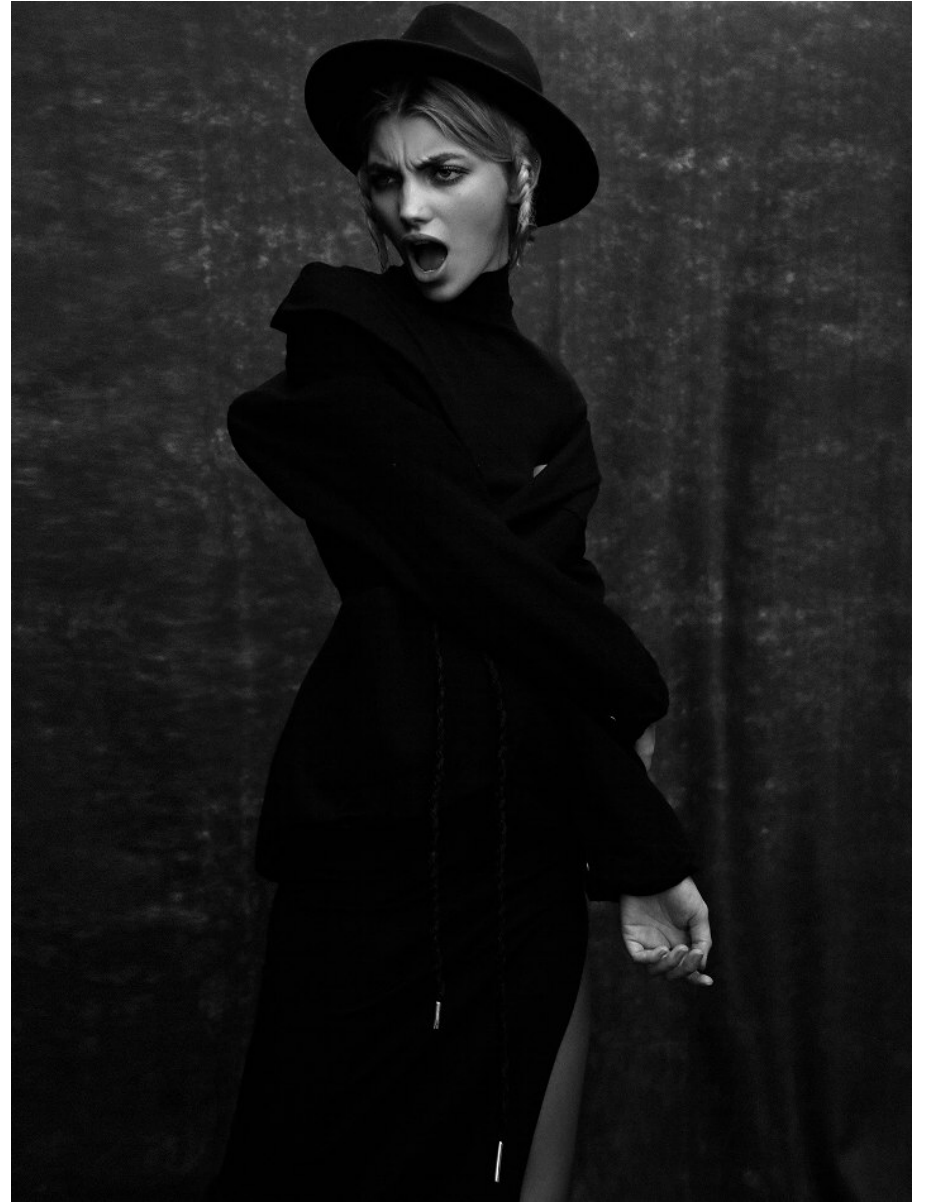

BOSS MODELS

CAPE TOWN

HANNAH MORTON

Height: 173cm Bust: 78cm Waist: 64cm Hips: 96cm Shoe: 7 UK Hair: Blonde Eyes: Blue