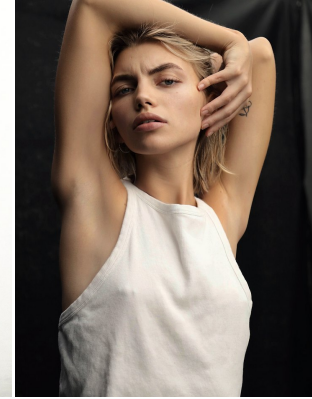

BOSS MODELS

CAPE TOWN

HANNAH MORTON

Height: 173cm Bust: 78cm Waist: 64cm Hips: 96cm Shoe: 7 UK Hair: Blonde Eyes: Blue

BOSS MODELS

CAPE TOWN

HANNAH MORTON

Height: 173cm Bust: 78cm Waist: 64cm Hips: 96cm Shoe: 7 UK Hair: Blonde Eyes: Blue

BOSS MODELS

CAPE TOWN

Image: Hannah Morton represented by Boss Models Cape Town

HANNAH MORTON

Height: 173cm Bust: 78cm Waist: 64cm Hips: 96cm Shoe: 7 UK Hair: Blonde Eyes: Blue