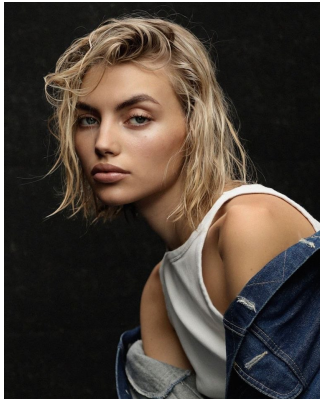

BOSS MODELS

CAPE TOWN

HANNAH MORTON

Height: 173cm Bust: 78cm Waist: 64cm Hips: 91cm Shoe: 7 UK Hair: Blonde Eyes: Blue

BOSS MODELS

CAPE TOWN

HANNAH MORTON

Height: 173cm Bust: 78cm Waist: 64cm Hips: 91cm Shoe: 7 UK Hair: Blonde Eyes: Blue

BOSS MODELS

CAPE TOWN

Image: Hannah Morton represented by Boss Models Cape Town

HANNAH MORTON

Height: 173cm Bust: 78cm Waist: 64cm Hips: 91cm Shoe: 7 UK Hair: Blonde Eyes: Blue