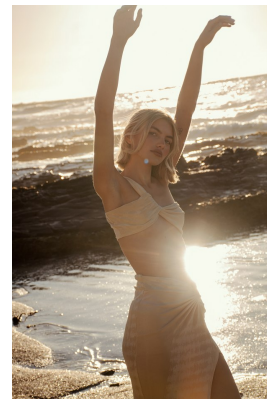

BOSS MODELS

CAPE TOWN

HANNAH MORTON

Height: 173cm Bust: 78cm Waist: 64cm Hips: 96cm Shoe: 7 UK Hair: Blonde Eyes: Blue

BOSS MODELS

CAPE TOWN

HANNAH MORTON

Height: 173cm Bust: 78cm Waist: 64cm Hips: 96cm Shoe: 7 UK Hair: Blonde Eyes: Blue

BOSS MODELS

CAPE TOWN

Image: Hannah Morton represented by Boss Models Cape Town

HANNAH MORTON

Height: 173cm Bust: 78cm Waist: 64cm Hips: 96cm Shoe: 7 UK Hair: Blonde Eyes: Blue