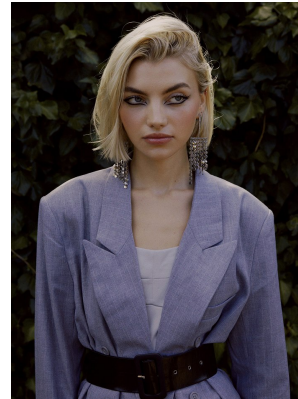

BOSS MODELS

CAPE TOWN

HANNAH MORTON

Height: 173cm Bust: 78cm Waist: 64cm Hips: 91cm Shoe: 7 UK Hair: Blonde Eyes: Blue

BOSS MODELS

CAPE TOWN

HANNAH MORTON

Height: 173cm Bust: 78cm Waist: 64cm Hips: 91cm Shoe: 7 UK Hair: Blonde Eyes: Blue

BOSS MODELS

CAPE TOWN

Image: Hannah Morton represented by Boss Models Cape Town

HANNAH MORTON

Height: 173cm Bust: 78cm Waist: 64cm Hips: 91cm Shoe: 7 UK Hair: Blonde Eyes: Blue