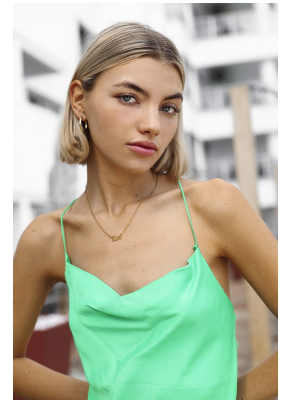

BOSS MODELS

CAPE TOWN

HANNAH MORTON

Height: 173cm Bust: 78cm Waist: 64cm Hips: 91cm Shoe: 7 UK Hair: Blonde Eyes: Blue

BOSS MODELS

CAPE TOWN

HANNAH MORTON

Height: 173cm Bust: 78cm Waist: 64cm Hips: 91cm Shoe: 7 UK Hair: Blonde Eyes: Blue

BOSS MODELS

CAPE TOWN

Image: Hannah Morton represented by Boss Models Cape Town

HANNAH MORTON

Height: 173cm Bust: 78cm Waist: 64cm Hips: 91cm Shoe: 7 UK Hair: Blonde Eyes: Blue