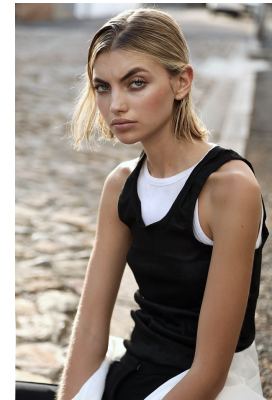

BOSS MODELS

CAPE TOWN

HANNAH MORTON

Height: 173cm Bust: 78cm Waist: 64cm Hips: 91cm Shoe: 7 UK Hair: Blonde Eyes: Blue

BOSS MODELS

CAPE TOWN

HANNAH MORTON

Height: 173cm Bust: 78cm Waist: 64cm Hips: 91cm Shoe: 7 UK Hair: Blonde Eyes: Blue

BOSS MODELS

CAPE TOWN

Image: Hannah Morton represented by Boss Models Cape Town

HANNAH MORTON

Height: 173cm Bust: 78cm Waist: 64cm Hips: 91cm Shoe: 7 UK Hair: Blonde Eyes: Blue