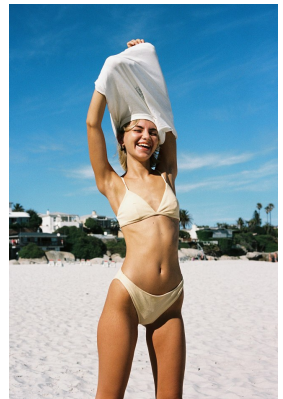

BOSS MODELS

CAPE TOWN

HANNAH MORTON

Height: 173cm Bust: 78cm Waist: 64cm Hips: 96cm Shoe: 7 UK Hair: Blonde Eyes: Blue

BOSS MODELS

CAPE TOWN

HANNAH MORTON

Height: 173cm Bust: 78cm Waist: 64cm Hips: 96cm Shoe: 7 UK Hair: Blonde Eyes: Blue

BOSS MODELS

CAPE TOWN

Image: Hannah Morton represented by Boss Models Cape Town

HANNAH MORTON

Height: 173cm Bust: 78cm Waist: 64cm Hips: 96cm Shoe: 7 UK Hair: Blonde Eyes: Blue