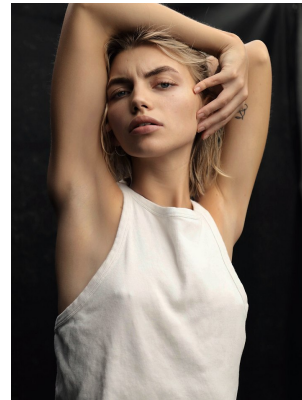

BOSS MODELS

CAPE TOWN

HANNAH MORTON

Height: 173cm Bust: 78cm Waist: 64cm Hips: 91cm Shoe: 7 UK Hair: Blonde Eyes: Blue

BOSS MODELS

CAPE TOWN

HANNAH MORTON

Height: 173cm Bust: 78cm Waist: 64cm Hips: 91cm Shoe: 7 UK Hair: Blonde Eyes: Blue

BOSS MODELS

CAPE TOWN

Image: Hannah Morton represented by Boss Models Cape Town

HANNAH MORTON

Height: 173cm Bust: 78cm Waist: 64cm Hips: 91cm Shoe: 7 UK Hair: Blonde Eyes: Blue