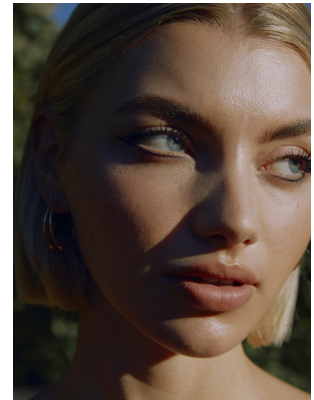

BOSS MODELS

CAPE TOWN

HANNAH MORTON

Height: 173cm Bust: 78cm Waist: 64cm Hips: 96cm Shoe: 7 UK Hair: Blonde Eyes: Blue

BOSS MODELS

CAPE TOWN

HANNAH MORTON

Height: 173cm Bust: 78cm Waist: 64cm Hips: 96cm Shoe: 7 UK Hair: Blonde Eyes: Blue

BOSS MODELS

CAPE TOWN

Image: Hannah Morton represented by Boss Models Cape Town

HANNAH MORTON

Height: 173cm Bust: 78cm Waist: 64cm Hips: 96cm Shoe: 7 UK Hair: Blonde Eyes: Blue