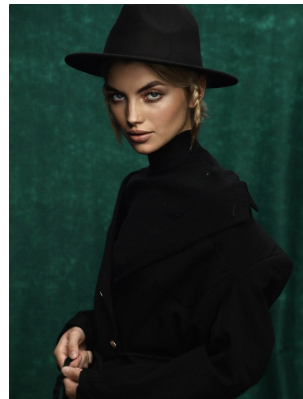

BOSS MODELS

CAPE TOWN

HANNAH MORTON

Height: 173cm Bust: 78cm Waist: 64cm Hips: 91cm Shoe: 7 UK Hair: Blonde Eyes: Blue

BOSS MODELS

CAPE TOWN

HANNAH MORTON

Height: 173cm Bust: 78cm Waist: 64cm Hips: 91cm Shoe: 7 UK Hair: Blonde Eyes: Blue

BOSS MODELS

CAPE TOWN

Image: Hannah Morton represented by Boss Models Cape Town

HANNAH MORTON

Height: 173cm Bust: 78cm Waist: 64cm Hips: 91cm Shoe: 7 UK Hair: Blonde Eyes: Blue