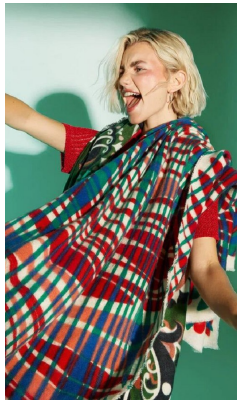

BOSS MODELS

CAPE TOWN

HANNAH MORTON

Height: 173cm Bust: 78cm Waist: 64cm Hips: 91cm Shoe: 7 UK Hair: Blonde Eyes: Blue

BOSS MODELS

CAPE TOWN

HANNAH MORTON

Height: 173cm Bust: 78cm Waist: 64cm Hips: 91cm Shoe: 7 UK Hair: Blonde Eyes: Blue

BOSS MODELS

CAPE TOWN

Image: Hannah Morton represented by Boss Models Cape Town

HANNAH MORTON

Height: 173cm Bust: 78cm Waist: 64cm Hips: 91cm Shoe: 7 UK Hair: Blonde Eyes: Blue