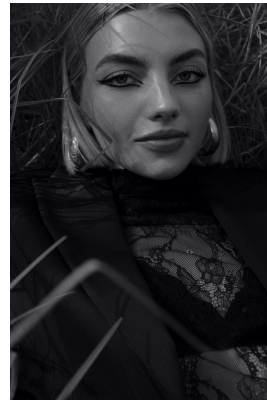

BOSS MODELS

CAPE TOWN

HANNAH MORTON

Height: 173cm Bust: 78cm Waist: 64cm Hips: 91cm Shoe: 7 UK Hair: Blonde Eyes: Blue

BOSS MODELS

CAPE TOWN

HANNAH MORTON

Height: 173cm Bust: 78cm Waist: 64cm Hips: 91cm Shoe: 7 UK Hair: Blonde Eyes: Blue

BOSS MODELS

CAPE TOWN

Image: Hannah Morton represented by Boss Models Cape Town

HANNAH MORTON

Height: 173cm Bust: 78cm Waist: 64cm Hips: 91cm Shoe: 7 UK Hair: Blonde Eyes: Blue