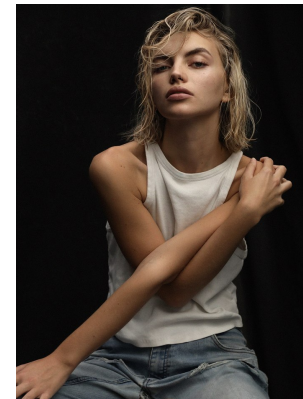

BOSS MODELS

CAPE TOWN

HANNAH MORTON

Height: 173cm Bust: 78cm Waist: 64cm Hips: 91cm Shoe: 7 UK Hair: Blonde Eyes: Blue

BOSS MODELS

CAPE TOWN

HANNAH MORTON

Height: 173cm Bust: 78cm Waist: 64cm Hips: 91cm Shoe: 7 UK Hair: Blonde Eyes: Blue

BOSS MODELS

CAPE TOWN

Image: Hannah Morton represented by Boss Models Cape Town

HANNAH MORTON

Height: 173cm Bust: 78cm Waist: 64cm Hips: 91cm Shoe: 7 UK Hair: Blonde Eyes: Blue