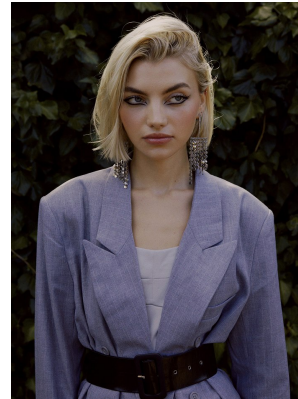

BOSS MODELS

CAPE TOWN

HANNAH MORTON

Height: 173cm Bust: 78cm Waist: 64cm Hips: 96cm Shoe: 7 UK Hair: Blonde Eyes: Blue

BOSS MODELS

CAPE TOWN

HANNAH MORTON

Height: 173cm Bust: 78cm Waist: 64cm Hips: 96cm Shoe: 7 UK Hair: Blonde Eyes: Blue

BOSS MODELS

CAPE TOWN

Image: Hannah Morton represented by Boss Models Cape Town

HANNAH MORTON

Height: 173cm Bust: 78cm Waist: 64cm Hips: 96cm Shoe: 7 UK Hair: Blonde Eyes: Blue