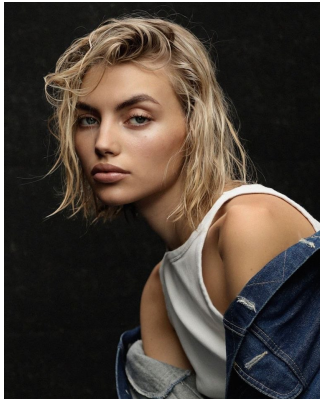

# BOSS MODELS

CAPE TOWN

## HANNAH MORTON

Height: 173cm Bust: 78cm Waist: 64cm Hips: 96cm Shoe: 7 UK Hair: Blonde Eyes: Blue