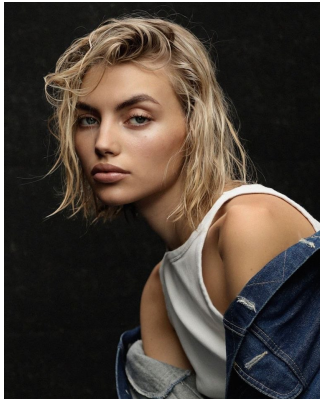

BOSS MODELS

CAPE TOWN

HANNAH MORTON

Height: 173cm Bust: 78cm Waist: 64cm Hips: 96cm Shoe: 7 UK Hair: Blonde Eyes: Blue

BOSS MODELS

CAPE TOWN

HANNAH MORTON

Height: 173cm Bust: 78cm Waist: 64cm Hips: 96cm Shoe: 7 UK Hair: Blonde Eyes: Blue

BOSS MODELS

CAPE TOWN

Image: Hannah Morton represented by Boss Models Cape Town

HANNAH MORTON

Height: 173cm Bust: 78cm Waist: 64cm Hips: 96cm Shoe: 7 UK Hair: Blonde Eyes: Blue