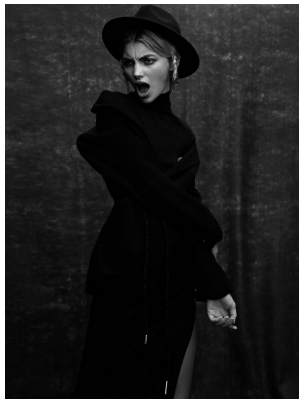

BOSS MODELS

CAPE TOWN

HANNAH MORTON

Height: 173cm Bust: 78cm Waist: 64cm Hips: 91cm Shoe: 7 UK Hair: Blonde Eyes: Blue

BOSS MODELS

CAPE TOWN

HANNAH MORTON

Height: 173cm Bust: 78cm Waist: 64cm Hips: 91cm Shoe: 7 UK Hair: Blonde Eyes: Blue

BOSS MODELS

CAPE TOWN

Image: Hannah Morton represented by Boss Models Cape Town

HANNAH MORTON

Height: 173cm Bust: 78cm Waist: 64cm Hips: 91cm Shoe: 7 UK Hair: Blonde Eyes: Blue