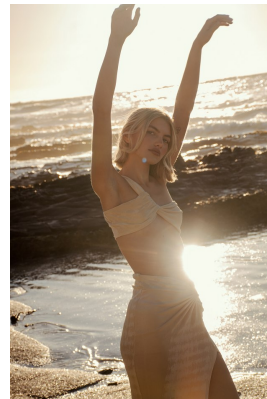

# BOSS MODELS

CAPE TOWN

## HANNAH MORTON

Height: 173cm Bust: 78cm Waist: 64cm Hips: 96cm Shoe: 7 UK Hair: Blonde Eyes: Blue