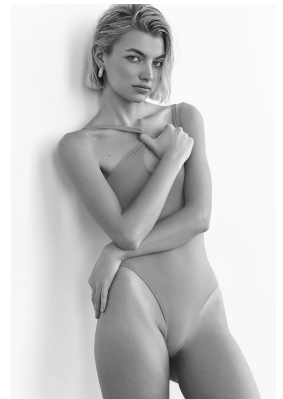

# BOSS MODELS

CAPE TOWN

## HANNAH MORTON

Height: 173cm Bust: 78cm Waist: 64cm Hips: 96cm Shoe: 7 UK Hair: Blonde Eyes: Blue