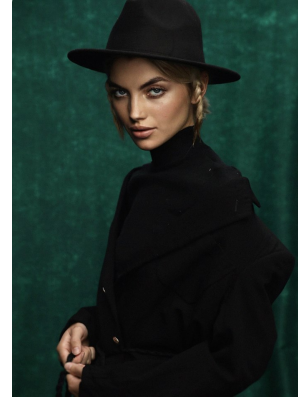

BOSS MODELS

CAPE TOWN

HANNAH MORTON

Height: 173cm Bust: 78cm Waist: 64cm Hips: 96cm Shoe: 7 UK Hair: Blonde Eyes: Blue

BOSS MODELS

CAPE TOWN

HANNAH MORTON

Height: 173cm Bust: 78cm Waist: 64cm Hips: 96cm Shoe: 7 UK Hair: Blonde Eyes: Blue

BOSS MODELS

CAPE TOWN

Image: Hannah Morton represented by Boss Models Cape Town

HANNAH MORTON

Height: 173cm Bust: 78cm Waist: 64cm Hips: 96cm Shoe: 7 UK Hair: Blonde Eyes: Blue