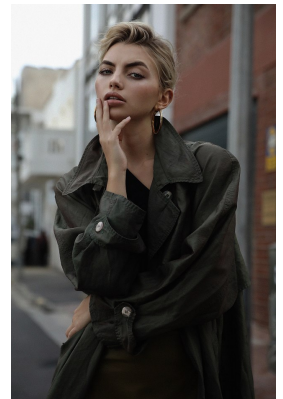

BOSS MODELS

CAPE TOWN

HANNAH MORTON

Height: 173cm Bust: 78cm Waist: 64cm Hips: 91cm Shoe: 7 UK Hair: Blonde Eyes: Blue

BOSS MODELS

CAPE TOWN

HANNAH MORTON

Height: 173cm Bust: 78cm Waist: 64cm Hips: 91cm Shoe: 7 UK Hair: Blonde Eyes: Blue

BOSS MODELS

CAPE TOWN

Image: Hannah Morton represented by Boss Models Cape Town

HANNAH MORTON

Height: 173cm Bust: 78cm Waist: 64cm Hips: 91cm Shoe: 7 UK Hair: Blonde Eyes: Blue