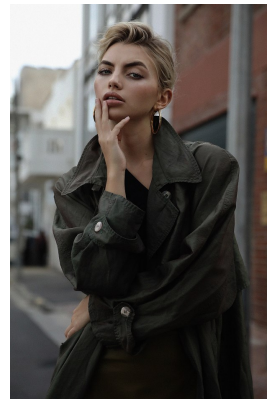

# BOSS MODELS

CAPE TOWN

## HANNAH MORTON

Height: 173cm Bust: 78cm Waist: 64cm Hips: 96cm Shoe: 7 UK Hair: Blonde Eyes: Blue