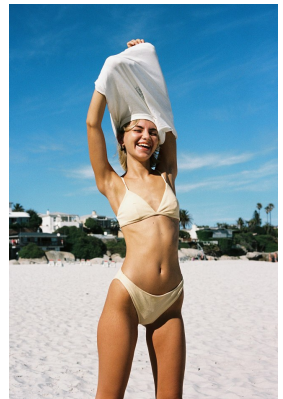

## HANNAH MORTON

Height: 173cm Bust: 78cm Waist: 64cm Hips: 96cm Shoe: 7 UK Hair: Blonde Eyes: Blue