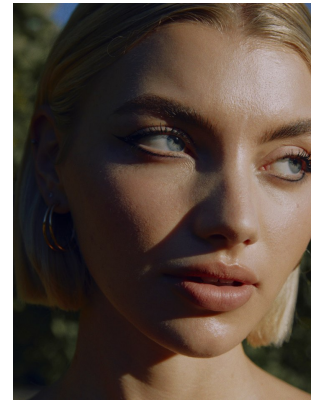

# BOSS MODELS

CAPE TOWN

## HANNAH MORTON

Height: 173cm Bust: 78cm Waist: 64cm Hips: 96cm Shoe: 7 UK Hair: Blonde Eyes: Blue