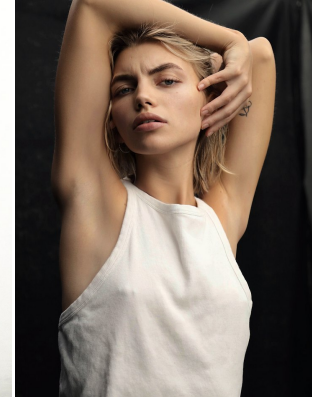

# BOSS MODELS

CAPE TOWN

## HANNAH MORTON

Height: 173cm Bust: 78cm Waist: 64cm Hips: 96cm Shoe: 7 UK Hair: Blonde Eyes: Blue

# BOSS MODELS

CAPE TOWN

Image: Hannah Morton represented by Boss Models Cape Town

HANNAH MORTON

Height: 173cm Bust: 78cm Waist: 64cm Hips: 96cm Shoe: 7 UK Hair: Blonde Eyes: Blue