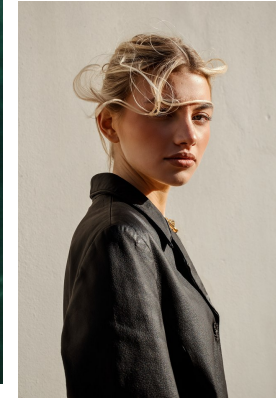

BOSS MODELS

CAPE TOWN

HANNAH MORTON

Height: 173cm Bust: 78cm Waist: 64cm Hips: 96cm Shoe: 7 UK Hair: Blonde Eyes: Blue

BOSS MODELS

CAPE TOWN

HANNAH MORTON

Height: 173cm Bust: 78cm Waist: 64cm Hips: 96cm Shoe: 7 UK Hair: Blonde Eyes: Blue

BOSS MODELS

CAPE TOWN

Image: Hannah Morton represented by Boss Models Cape Town

HANNAH MORTON

Height: 173cm Bust: 78cm Waist: 64cm Hips: 96cm Shoe: 7 UK Hair: Blonde Eyes: Blue