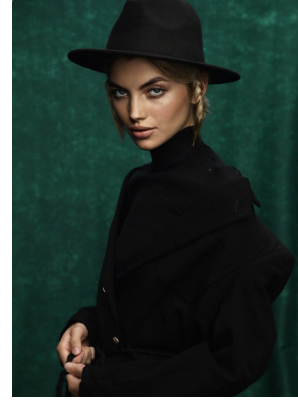

# BOSS MODELS

CAPE TOWN

## HANNAH MORTON

Height: 173cm Bust: 78cm Waist: 64cm Hips: 96cm Shoe: 7 UK Hair: Blonde Eyes: Blue

# BOSS MODELS

CAPE TOWN

Image: Hannah Morton represented by Boss Models Cape Town

HANNAH MORTON

Height: 173cm Bust: 78cm Waist: 64cm Hips: 96cm Shoe: 7 UK Hair: Blonde Eyes: Blue