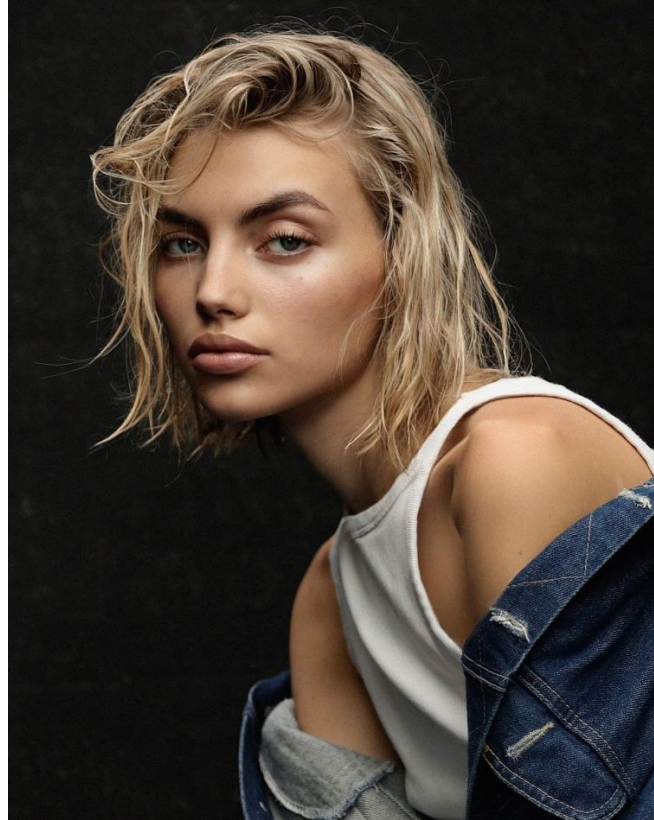

# BOSS MODELS

CAPE TOWN

HANNAH MORTON

Height: 173cm Bust: 78cm Waist: 64cm Hips: 96cm Shoe: 7 UK Hair: Blonde Eyes: Blue

# BOSS MODELS

CAPE TOWN

## HANNAH MORTON

Height: 173cm Bust: 78cm Waist: 64cm Hips: 96cm Shoe: 7 UK Hair: Blonde Eyes: Blue