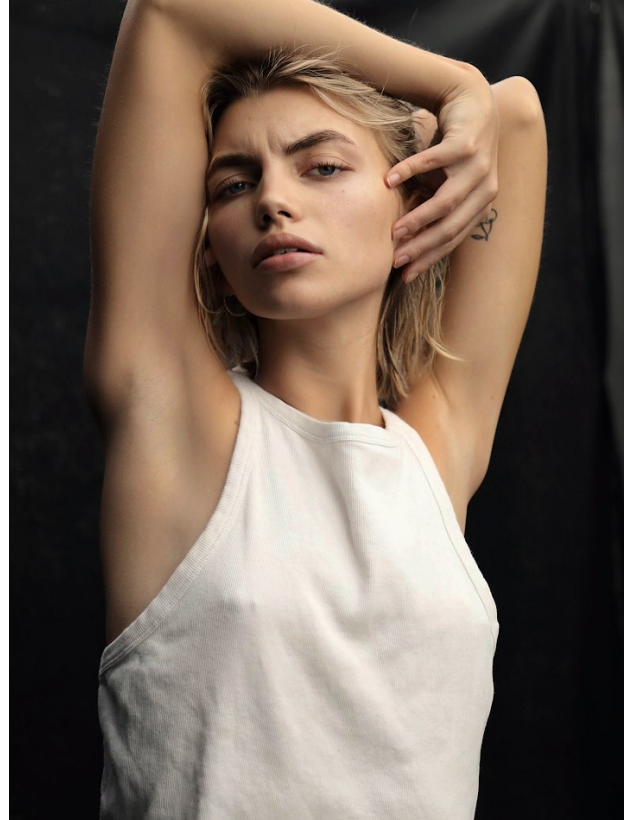

BOSS MODELS

CAPE TOWN

HANNAH MORTON

Height: 173cm Bust: 78cm Waist: 64cm Hips: 96cm Shoe: 7 UK Hair: Blonde Eyes: Blue