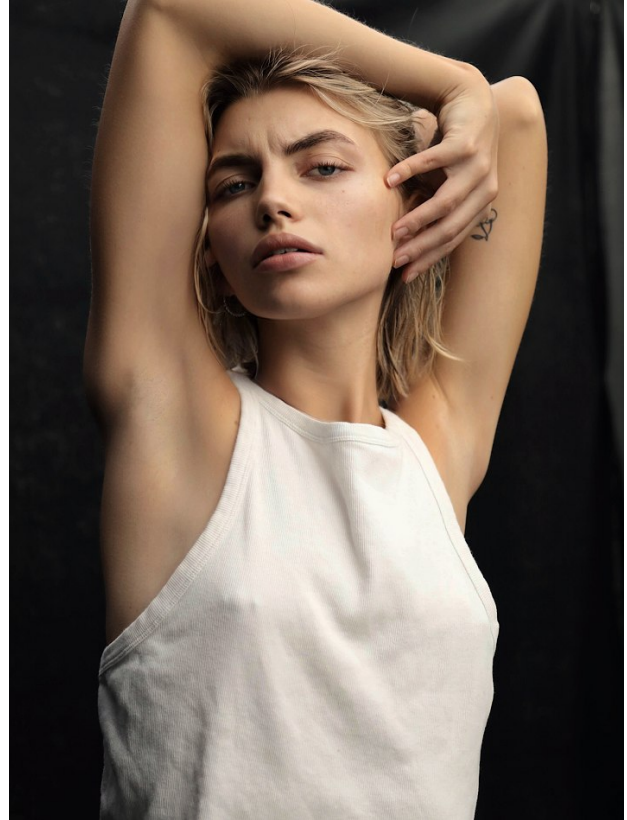

BOSS MODELS

CAPE TOWN

HANNAH MORTON

Height: 173cm Bust: 78cm Waist: 64cm Hips: 91cm Shoe: 7 UK Hair: Blonde Eyes: Blue