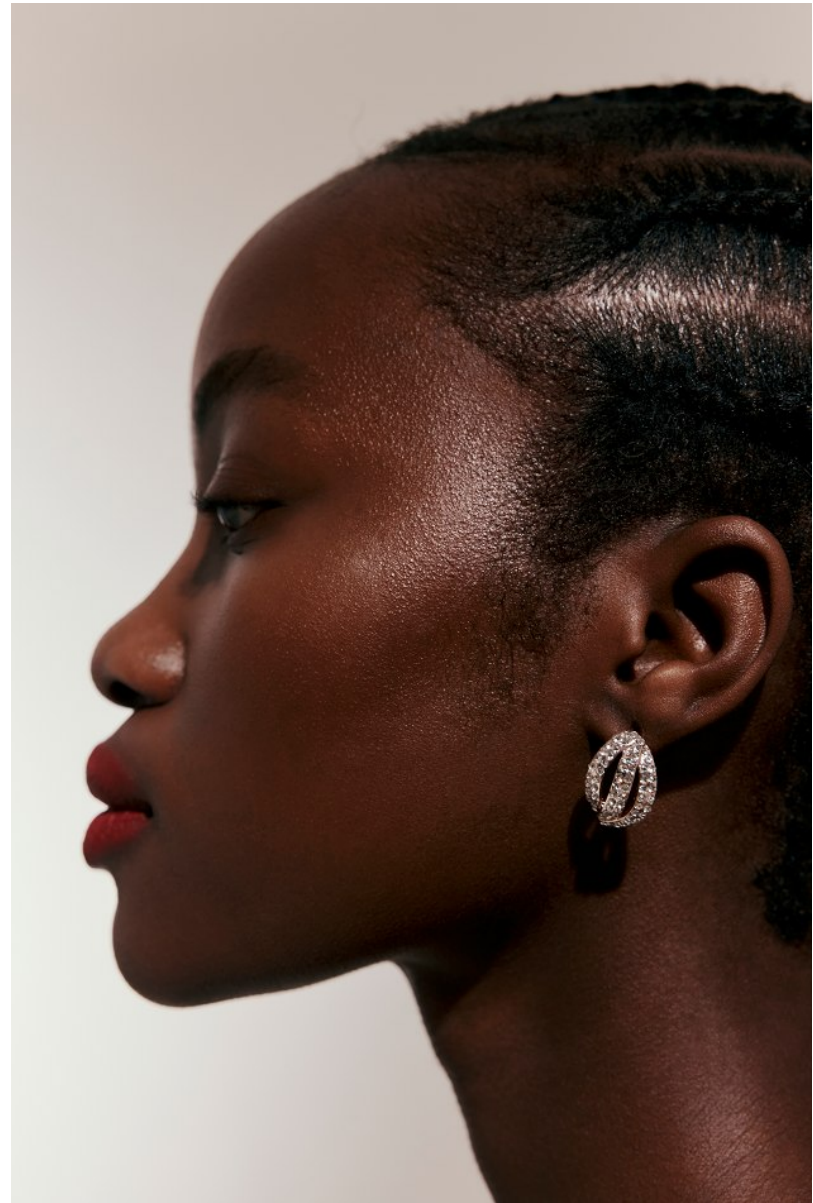

BOSS MODELS

CAPE TOWN

LINDELWA VEZI

Height: 170cm Bust: 82cm Waist: 63cm Hips: 98cm Shoe: 5 UK Hair: Black Eyes: Brown

BOSS MODELS

CAPE TOWN

LINDELWA VEZI

Height: 170cm Bust: 82cm Waist: 63cm Hips: 98cm Shoe: 5 UK Hair: Black Eyes: Brown