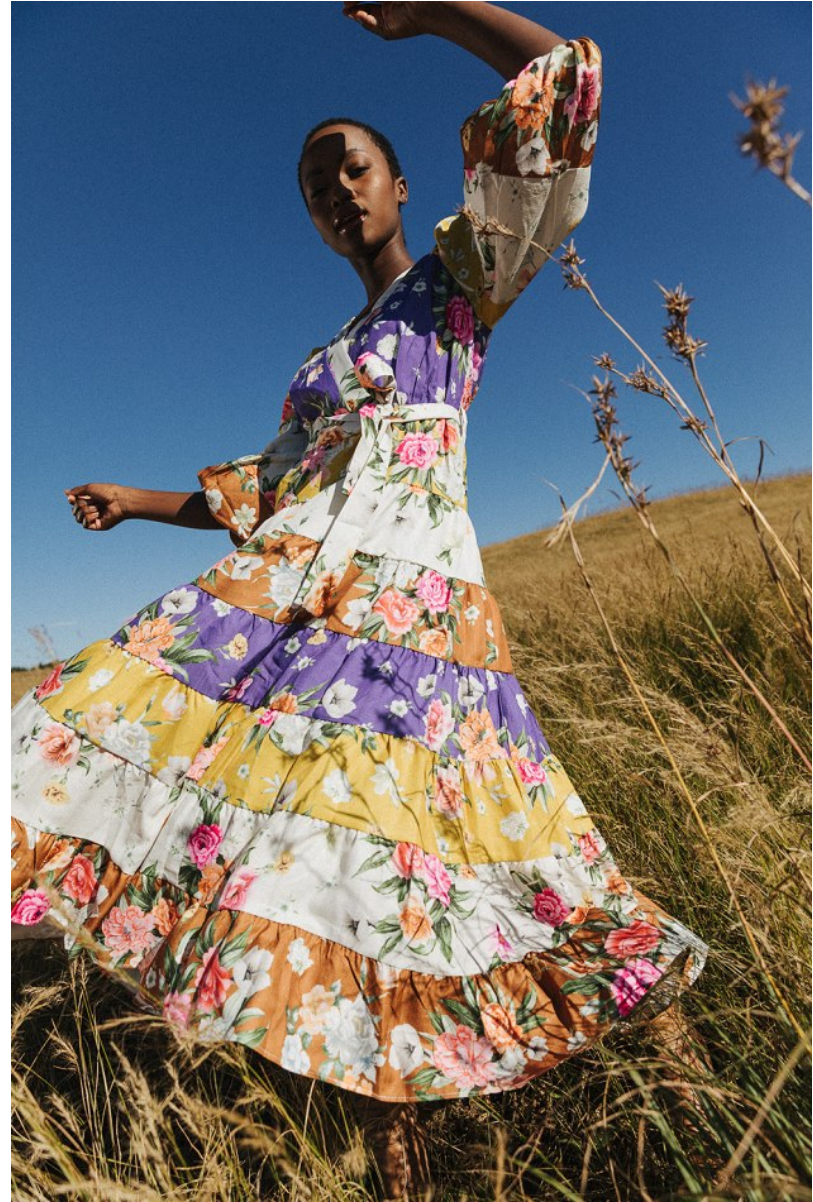

BOSS MODELS

CAPE TOWN

LINDELWA VEZI

Height: 170cm Bust: 82cm Waist: 63cm Hips: 98cm Shoe: 5 UK Hair: Black Eyes: Brown