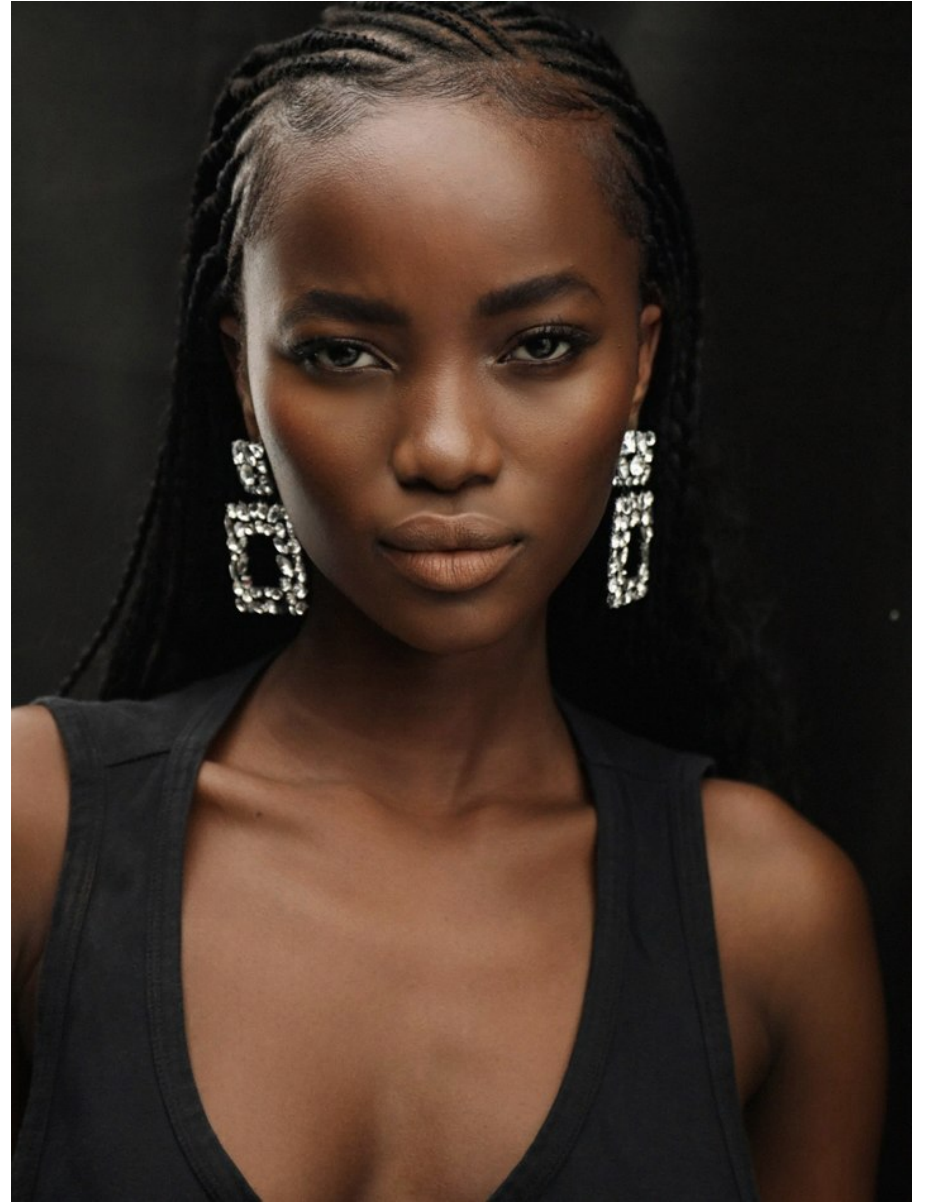

BOSS MODELS

CAPE TOWN

LINDELWA VEZI

Height: 170cm Bust: 82cm Waist: 63cm Hips: 98cm Shoe: 5 UK Hair: Black Eyes: Brown