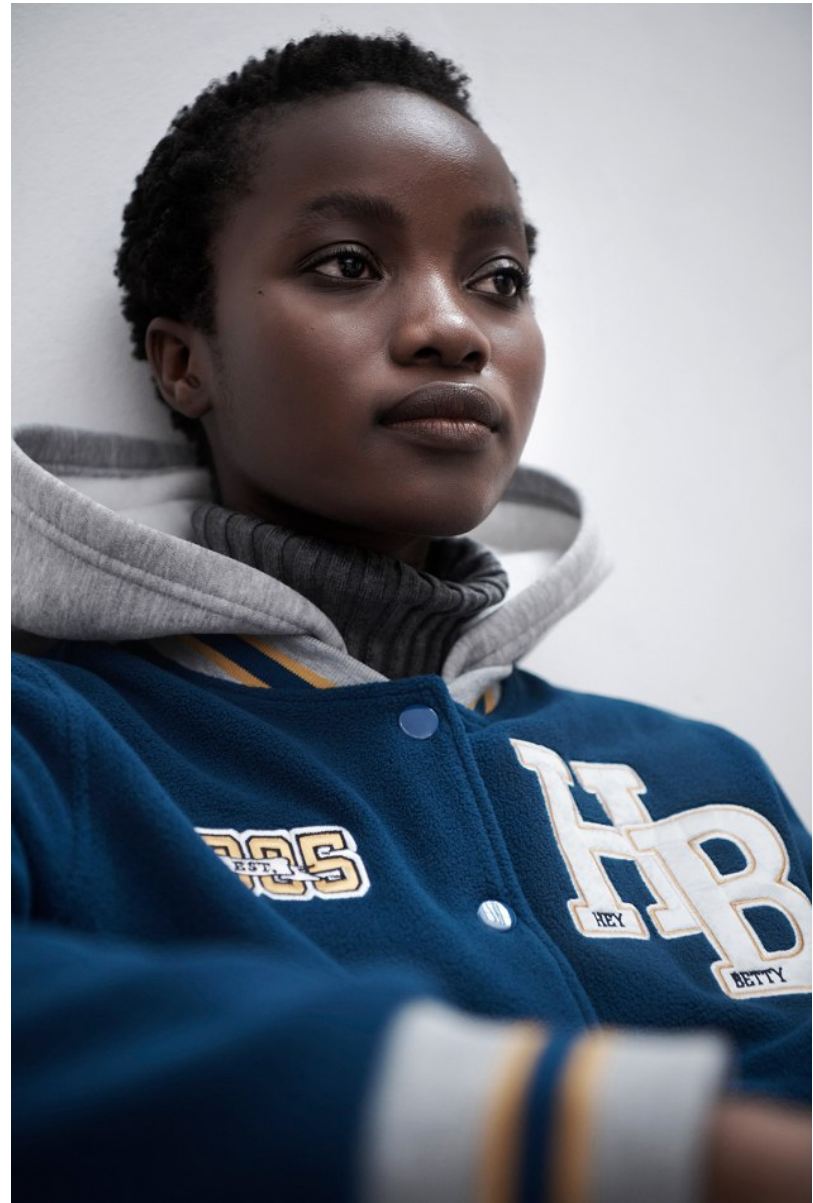

BOSS MODELS

CAPE TOWN

LINDELWA VEZI

Height: 170cm Bust: 82cm Waist: 63cm Hips: 98cm Shoe: 5 UK Hair: Black Eyes: Brown

BOSS MODELS

CAPE TOWN

LINDELWA VEZI

Height: 170cm Bust: 82cm Waist: 63cm Hips: 98cm Shoe: 5 UK Hair: Black Eyes: Brown