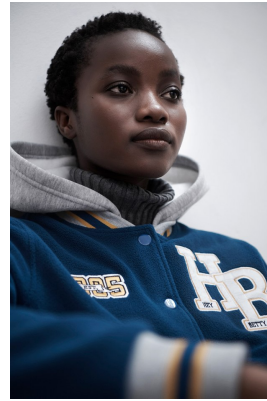

BOSS MODELS

CAPE TOWN

LINDELWA VEZI

Height: 170cm Bust: 82cm Waist: 63cm Hips: 98cm Shoe: 5 UK Hair: Black Eyes: Brown

BOSS MODELS

CAPE TOWN

LINDELWA VEZI

Height: 170cm Bust: 82cm Waist: 63cm Hips: 98cm Shoe: 5 UK Hair: Black Eyes: Brown

BOSS MODELS

CAPE TOWN

LINDELWA VEZI

Height: 170cm Bust: 82cm Waist: 63cm Hips: 98cm Shoe: 5 UK Hair: Black Eyes: Brown