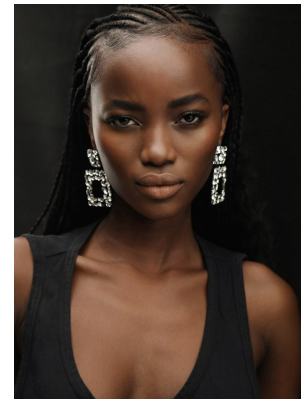

BOSS MODELS

CAPE TOWN

LINDELWA VEZI

Height: 170cm Bust: 82cm Waist: 63cm Hips: 98cm Shoe: 5 UK Hair: Black Eyes: Brown

BOSS MODELS

CAPE TOWN

LINDELWA VEZI

Height: 170cm Bust: 82cm Waist: 63cm Hips: 98cm Shoe: 5 UK Hair: Black Eyes: Brown