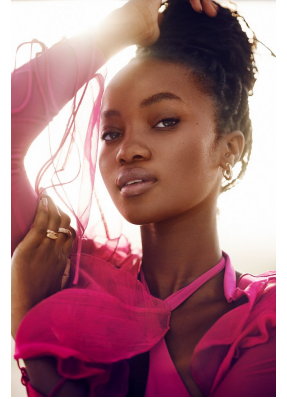

BOSS MODELS

CAPE TOWN

LINDELWA VEZI

Height: 170cm Bust: 82cm Waist: 63cm Hips: 98cm Shoe: 5 UK Hair: Black Eyes: Brown

BOSS MODELS

CAPE TOWN

LINDELWA VEZI

Height: 170cm Bust: 82cm Waist: 63cm Hips: 98cm Shoe: 5 UK Hair: Black Eyes: Brown