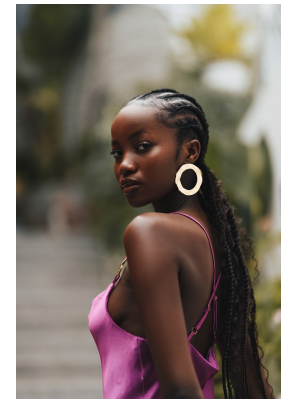

BOSS MODELS

CAPE TOWN

LINDELWA VEZI

Height: 170cm Bust: 82cm Waist: 63cm Hips: 98cm Shoe: 5 UK Hair: Black Eyes: Brown

BOSS MODELS

CAPE TOWN

LINDELWA VEZI

Height: 170cm Bust: 82cm Waist: 63cm Hips: 98cm Shoe: 5 UK Hair: Black Eyes: Brown

BOSS MODELS

CAPE TOWN

LINDELWA VEZI

Height: 170cm Bust: 82cm Waist: 63cm Hips: 98cm Shoe: 5 UK Hair: Black Eyes: Brown