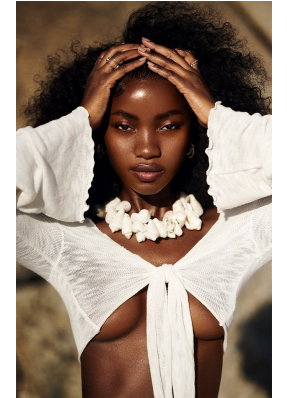

BOSS MODELS

CAPE TOWN

LINDELWA VEZI

Height: 170cm Bust: 82cm Waist: 63cm Hips: 98cm Shoe: 5 UK Hair: Black Eyes: Brown

BOSS MODELS

CAPE TOWN

LINDELWA VEZI

Height: 170cm Bust: 82cm Waist: 63cm Hips: 98cm Shoe: 5 UK Hair: Black Eyes: Brown