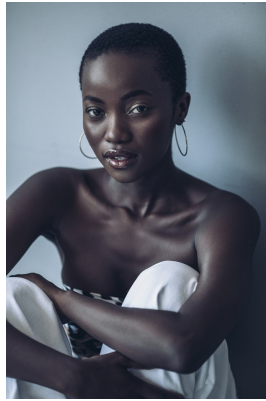

BOSS MODELS

CAPE TOWN

LINDELWA VEZI

Height: 170cm Bust: 82cm Waist: 63cm Hips: 98cm Shoe: 5 UK Hair: Black Eyes: Brown

BOSS MODELS

CAPE TOWN

LINDELWA VEZI

Height: 170cm Bust: 82cm Waist: 63cm Hips: 98cm Shoe: 5 UK Hair: Black Eyes: Brown

BOSS MODELS

CAPE TOWN

LINDELWA VEZI

Height: 170cm Bust: 82cm Waist: 63cm Hips: 98cm Shoe: 5 UK Hair: Black Eyes: Brown