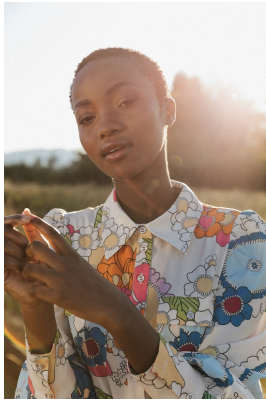

BOSS MODELS

CAPE TOWN

LINDELWA VEZI

Height: 170cm Bust: 82cm Waist: 63cm Hips: 98cm Shoe: 5 UK Hair: Black Eyes: Brown

BOSS MODELS

CAPE TOWN

LINDELWA VEZI

Height: 170cm Bust: 82cm Waist: 63cm Hips: 98cm Shoe: 5 UK Hair: Black Eyes: Brown