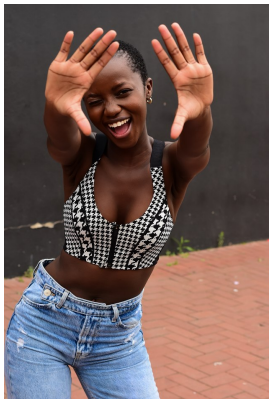

BOSS MODELS

CAPE TOWN

LINDELWA VEZI

Height: 170cm Bust: 82cm Waist: 63cm Hips: 98cm Shoe: 5 UK Hair: Black Eyes: Brown

BOSS MODELS

CAPE TOWN

LINDELWA VEZI

Height: 170cm Bust: 82cm Waist: 63cm Hips: 98cm Shoe: 5 UK Hair: Black Eyes: Brown

BOSS MODELS

CAPE TOWN

LINDELWA VEZI

Height: 170cm Bust: 82cm Waist: 63cm Hips: 98cm Shoe: 5 UK Hair: Black Eyes: Brown