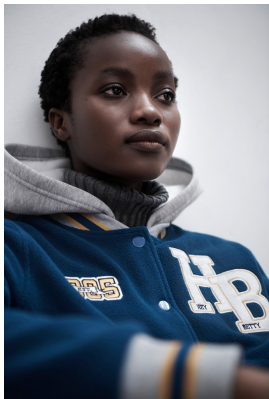

BOSS MODELS

CAPE TOWN

LINDELWA VEZI

Height: 170cm Bust: 82cm Waist: 63cm Hips: 98cm Shoe: 5 UK Hair: Black Eyes: Brown

BOSS MODELS

CAPE TOWN

LINDELWA VEZI

Height: 170cm Bust: 82cm Waist: 63cm Hips: 98cm Shoe: 5 UK Hair: Black Eyes: Brown