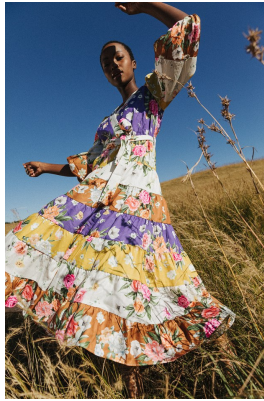

BOSS MODELS

CAPE TOWN

LINDELWA VEZI

Height: 170cm Bust: 82cm Waist: 63cm Hips: 98cm Shoe: 5 UK Hair: Black Eyes: Brown

BOSS MODELS

CAPE TOWN

LINDELWA VEZI

Height: 170cm Bust: 82cm Waist: 63cm Hips: 98cm Shoe: 5 UK Hair: Black Eyes: Brown