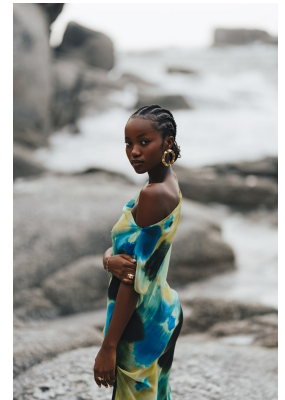

BOSS MODELS

CAPE TOWN

LINDELWA VEZI

Height: 170cm Bust: 82cm Waist: 63cm Hips: 98cm Shoe: 5 UK Hair: Black Eyes: Brown

BOSS MODELS

CAPE TOWN

LINDELWA VEZI

Height: 170cm Bust: 82cm Waist: 63cm Hips: 98cm Shoe: 5 UK Hair: Black Eyes: Brown

BOSS MODELS

CAPE TOWN

LINDELWA VEZI

Height: 170cm Bust: 82cm Waist: 63cm Hips: 98cm Shoe: 5 UK Hair: Black Eyes: Brown