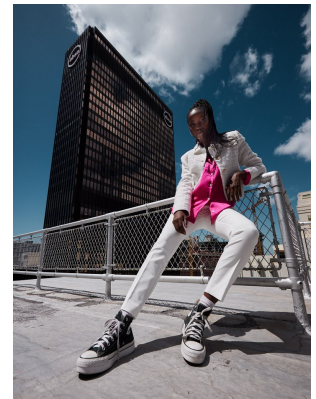

BOSS MODELS

CAPE TOWN

LINDELWA VEZI

Height: 170cm Bust: 82cm Waist: 63cm Hips: 98cm Shoe: 5 UK Hair: Black Eyes: Brown

BOSS MODELS

CAPE TOWN

LINDELWA VEZI

Height: 170cm Bust: 82cm Waist: 63cm Hips: 98cm Shoe: 5 UK Hair: Black Eyes: Brown

BOSS MODELS

CAPE TOWN

LINDELWA VEZI

Height: 170cm Bust: 82cm Waist: 63cm Hips: 98cm Shoe: 5 UK Hair: Black Eyes: Brown