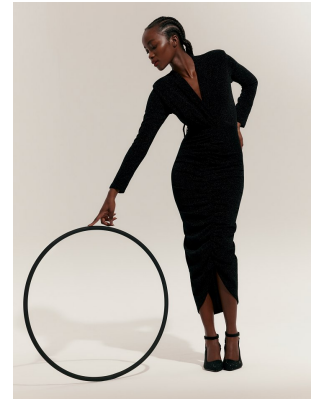

BOSS MODELS

CAPE TOWN

LINDELWA VEZI

Height: 170cm Bust: 82cm Waist: 63cm Hips: 98cm Shoe: 5 UK Hair: Black Eyes: Brown

BOSS MODELS

CAPE TOWN

LINDELWA VEZI

Height: 170cm Bust: 82cm Waist: 63cm Hips: 98cm Shoe: 5 UK Hair: Black Eyes: Brown

BOSS MODELS

CAPE TOWN

LINDELWA VEZI

Height: 170cm Bust: 82cm Waist: 63cm Hips: 98cm Shoe: 5 UK Hair: Black Eyes: Brown