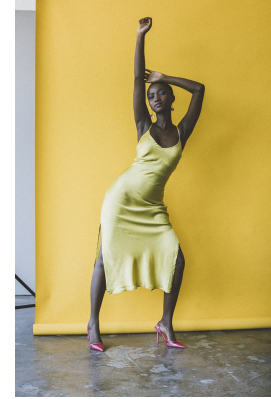

BOSS MODELS

CAPE TOWN

LINDELWA VEZI

Height: 170cm Bust: 82cm Waist: 63cm Hips: 98cm Shoe: 5 UK Hair: Black Eyes: Brown

BOSS MODELS

CAPE TOWN

LINDELWA VEZI

Height: 170cm Bust: 82cm Waist: 63cm Hips: 98cm Shoe: 5 UK Hair: Black Eyes: Brown