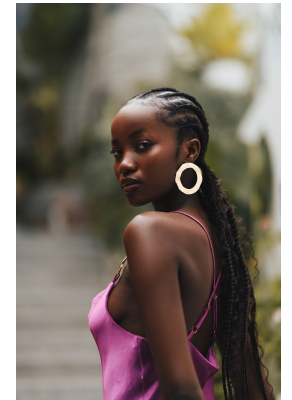

BOSS MODELS

CAPE TOWN

LINDELWA VEZI

Height: 170cm Bust: 82cm Waist: 63cm Hips: 98cm Shoe: 5 UK Hair: Black Eyes: Brown

BOSS MODELS

CAPE TOWN

LINDELWA VEZI

Height: 170cm Bust: 82cm Waist: 63cm Hips: 98cm Shoe: 5 UK Hair: Black Eyes: Brown

BOSS MODELS

CAPE TOWN

LINDELWA VEZI

Height: 170cm Bust: 82cm Waist: 63cm Hips: 98cm Shoe: 5 UK Hair: Black Eyes: Brown