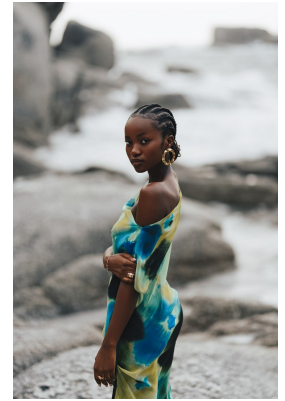

BOSS MODELS

CAPE TOWN

LINDELWA VEZI

Height: 170cm Bust: 82cm Waist: 63cm Hips: 98cm Shoe: 5 UK Hair: Black Eyes: Brown

BOSS MODELS

CAPE TOWN

LINDELWA VEZI

Height: 170cm Bust: 82cm Waist: 63cm Hips: 98cm Shoe: 5 UK Hair: Black Eyes: Brown