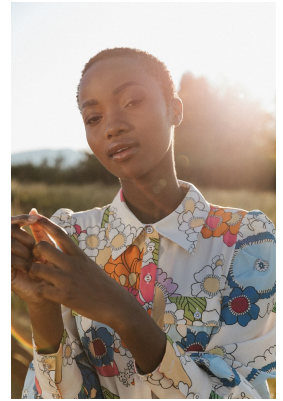

BOSS MODELS

CAPE TOWN

LINDELWA VEZI

Height: 170cm Bust: 82cm Waist: 63cm Hips: 98cm Shoe: 5 UK Hair: Black Eyes: Brown

BOSS MODELS

CAPE TOWN

LINDELWA VEZI

Height: 170cm Bust: 82cm Waist: 63cm Hips: 98cm Shoe: 5 UK Hair: Black Eyes: Brown

BOSS MODELS

CAPE TOWN

LINDELWA VEZI

Height: 170cm Bust: 82cm Waist: 63cm Hips: 98cm Shoe: 5 UK Hair: Black Eyes: Brown