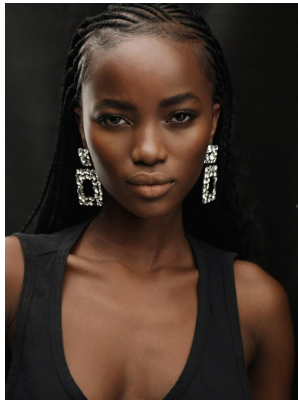

BOSS MODELS

CAPE TOWN

LINDELWA VEZI

Height: 170cm Bust: 82cm Waist: 63cm Hips: 98cm Shoe: 5 UK Hair: Black Eyes: Brown

BOSS MODELS

CAPE TOWN

LINDELWA VEZI

Height: 170cm Bust: 82cm Waist: 63cm Hips: 98cm Shoe: 5 UK Hair: Black Eyes: Brown

BOSS MODELS

CAPE TOWN

LINDELWA VEZI

Height: 170cm Bust: 82cm Waist: 63cm Hips: 98cm Shoe: 5 UK Hair: Black Eyes: Brown