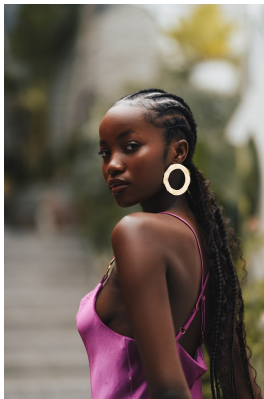

BOSS MODELS

CAPE TOWN

LINDELWA VEZI

Height: 170cm Bust: 82cm Waist: 63cm Hips: 98cm Shoe: 5 UK Hair: Black Eyes: Brown

BOSS MODELS

CAPE TOWN

LINDELWA VEZI

Height: 170cm Bust: 82cm Waist: 63cm Hips: 98cm Shoe: 5 UK Hair: Black Eyes: Brown