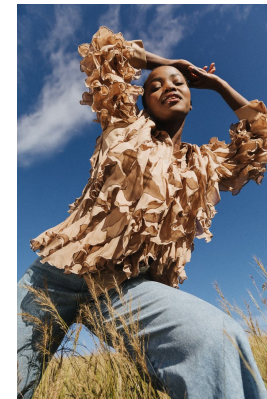

BOSS MODELS

CAPE TOWN

LINDELWA VEZI

Height: 170cm Bust: 82cm Waist: 63cm Hips: 98cm Shoe: 5 UK Hair: Black Eyes: Brown

BOSS MODELS

CAPE TOWN

LINDELWA VEZI

Height: 170cm Bust: 82cm Waist: 63cm Hips: 98cm Shoe: 5 UK Hair: Black Eyes: Brown

BOSS MODELS

CAPE TOWN

LINDELWA VEZI

Height: 170cm Bust: 82cm Waist: 63cm Hips: 98cm Shoe: 5 UK Hair: Black Eyes: Brown