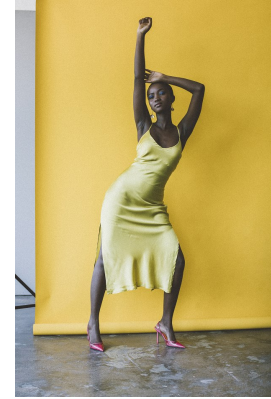

BOSS MODELS

CAPE TOWN

LINDELWA VEZI

Height: 170cm Bust: 82cm Waist: 63cm Hips: 98cm Shoe: 5 UK Hair: Black Eyes: Brown

BOSS MODELS

CAPE TOWN

LINDELWA VEZI

Height: 170cm Bust: 82cm Waist: 63cm Hips: 98cm Shoe: 5 UK Hair: Black Eyes: Brown

BOSS MODELS

CAPE TOWN

LINDELWA VEZI

Height: 170cm Bust: 82cm Waist: 63cm Hips: 98cm Shoe: 5 UK Hair: Black Eyes: Brown