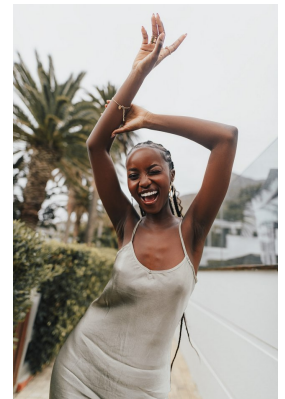

BOSS MODELS

CAPE TOWN

LINDELWA VEZI

Height: 170cm Bust: 82cm Waist: 63cm Hips: 98cm Shoe: 5 UK Hair: Black Eyes: Brown

BOSS MODELS

CAPE TOWN

LINDELWA VEZI

Height: 170cm Bust: 82cm Waist: 63cm Hips: 98cm Shoe: 5 UK Hair: Black Eyes: Brown

BOSS MODELS

CAPE TOWN

LINDELWA VEZI

Height: 170cm Bust: 82cm Waist: 63cm Hips: 98cm Shoe: 5 UK Hair: Black Eyes: Brown