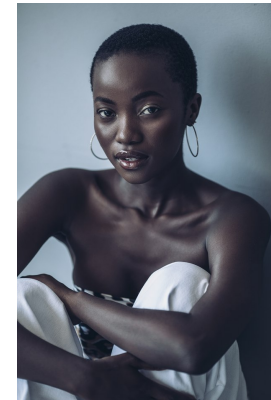

BOSS MODELS

CAPE TOWN

LINDELWA VEZI

Height: 170cm Bust: 82cm Waist: 63cm Hips: 98cm Shoe: 5 UK Hair: Black Eyes: Brown

BOSS MODELS

CAPE TOWN

LINDELWA VEZI

Height: 170cm Bust: 82cm Waist: 63cm Hips: 98cm Shoe: 5 UK Hair: Black Eyes: Brown