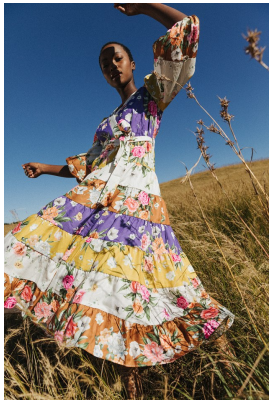

BOSS MODELS

CAPE TOWN

LINDELWA VEZI

Height: 170cm Bust: 82cm Waist: 63cm Hips: 98cm Shoe: 5 UK Hair: Black Eyes: Brown

BOSS MODELS

CAPE TOWN

LINDELWA VEZI

Height: 170cm Bust: 82cm Waist: 63cm Hips: 98cm Shoe: 5 UK Hair: Black Eyes: Brown

BOSS MODELS

CAPE TOWN

LINDELWA VEZI

Height: 170cm Bust: 82cm Waist: 63cm Hips: 98cm Shoe: 5 UK Hair: Black Eyes: Brown