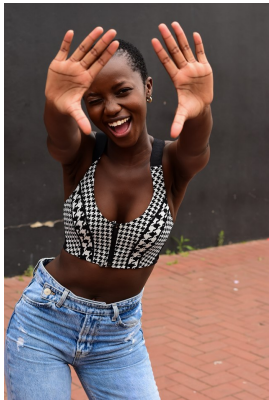

BOSS MODELS

CAPE TOWN

LINDELWA VEZI

Height: 170cm Bust: 82cm Waist: 63cm Hips: 98cm Shoe: 5 UK Hair: Black Eyes: Brown

BOSS MODELS

CAPE TOWN

LINDELWA VEZI

Height: 170cm Bust: 82cm Waist: 63cm Hips: 98cm Shoe: 5 UK Hair: Black Eyes: Brown