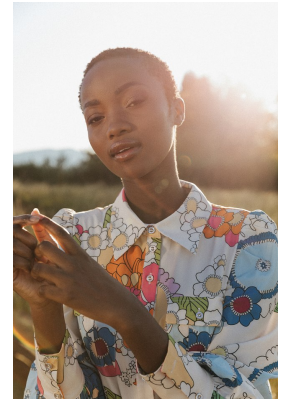

BOSS MODELS

CAPE TOWN

LINDELWA VEZI

Height: 170cm Bust: 82cm Waist: 63cm Hips: 98cm Shoe: 5 UK Hair: Black Eyes: Brown

BOSS MODELS

CAPE TOWN

LINDELWA VEZI

Height: 170cm Bust: 82cm Waist: 63cm Hips: 98cm Shoe: 5 UK Hair: Black Eyes: Brown

BOSS MODELS

CAPE TOWN

LINDELWA VEZI

Height: 170cm Bust: 82cm Waist: 63cm Hips: 98cm Shoe: 5 UK Hair: Black Eyes: Brown