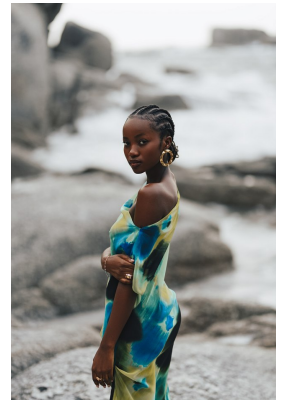

BOSS MODELS

CAPE TOWN

LINDELWA VEZI

Height: 170cm Bust: 82cm Waist: 63cm Hips: 98cm Shoe: 5 UK Hair: Black Eyes: Brown

BOSS MODELS

CAPE TOWN

LINDELWA VEZI

Height: 170cm Bust: 82cm Waist: 63cm Hips: 98cm Shoe: 5 UK Hair: Black Eyes: Brown

BOSS MODELS

CAPE TOWN

LINDELWA VEZI

Height: 170cm Bust: 82cm Waist: 63cm Hips: 98cm Shoe: 5 UK Hair: Black Eyes: Brown