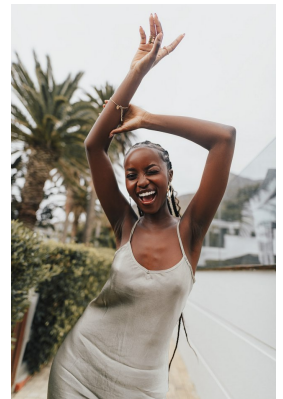

BOSS MODELS

CAPE TOWN

LINDELWA VEZI

Height: 170cm Bust: 82cm Waist: 63cm Hips: 98cm Shoe: 5 UK Hair: Black Eyes: Brown

BOSS MODELS

CAPE TOWN

LINDELWA VEZI

Height: 170cm Bust: 82cm Waist: 63cm Hips: 98cm Shoe: 5 UK Hair: Black Eyes: Brown

BOSS MODELS

CAPE TOWN

LINDELWA VEZI

Height: 170cm Bust: 82cm Waist: 63cm Hips: 98cm Shoe: 5 UK Hair: Black Eyes: Brown