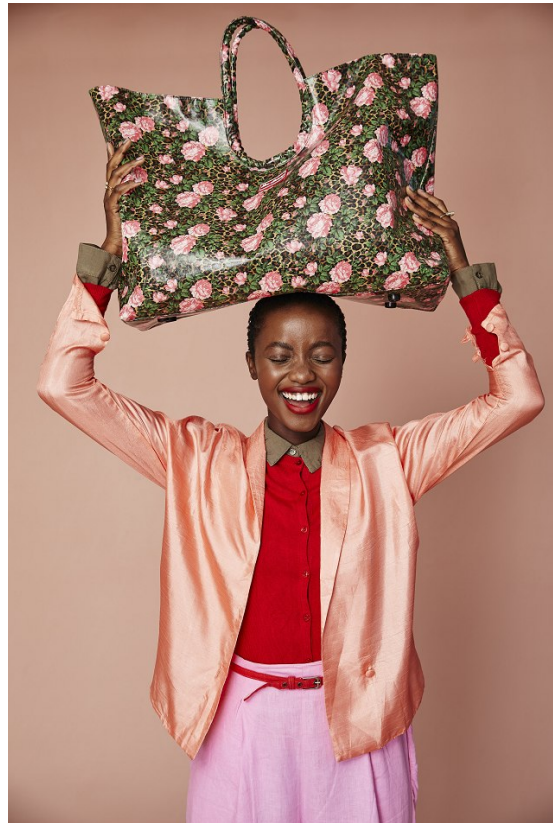

BOSS MODELS

CAPE TOWN

LINDELWA VEZI

Height: 170cm Bust: 82cm Waist: 63cm Hips: 98cm Shoe: 5 UK Hair: Black Eyes: Brown

BOSS MODELS

CAPE TOWN

LINDELWA VEZI

Height: 170cm Bust: 82cm Waist: 63cm Hips: 98cm Shoe: 5 UK Hair: Black Eyes: Brown

BOSS MODELS

CAPE TOWN

LINDELWA VEZI

Height: 170cm Bust: 82cm Waist: 63cm Hips: 98cm Shoe: 5 UK Hair: Black Eyes: Brown