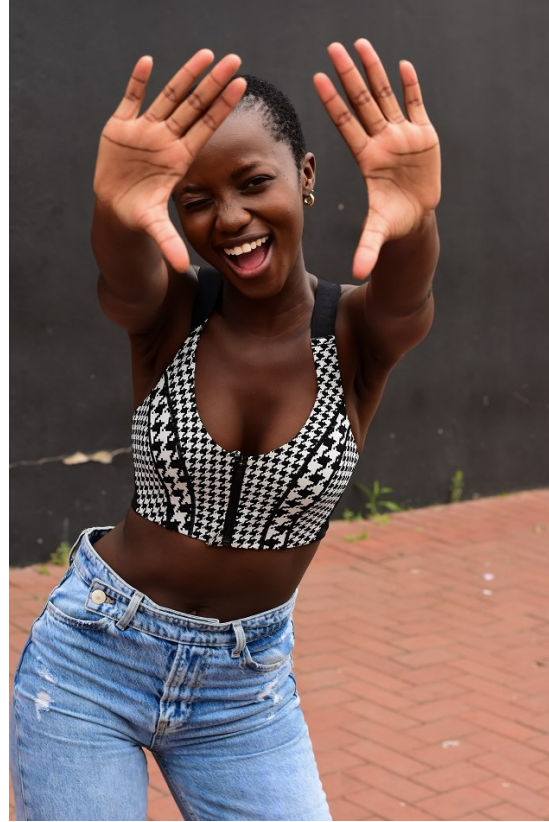

BOSS MODELS

CAPE TOWN

LINDELWA VEZI

Height: 170cm Bust: 82cm Waist: 63cm Hips: 98cm Shoe: 5 UK Hair: Black Eyes: Brown