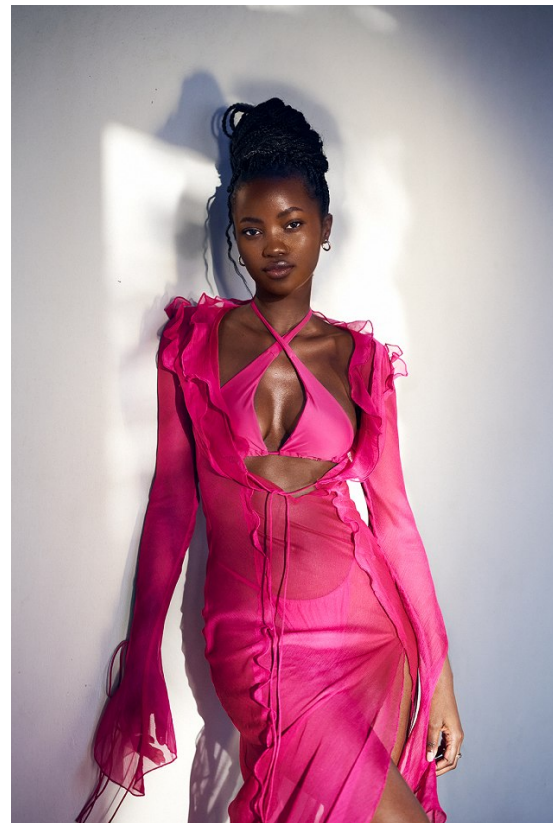

BOSS MODELS

CAPE TOWN

LINDELWA VEZI

Height: 170cm Bust: 82cm Waist: 63cm Hips: 98cm Shoe: 5 UK Hair: Black Eyes: Brown

BOSS MODELS

CAPE TOWN

LINDELWA VEZI

Height: 170cm Bust: 82cm Waist: 63cm Hips: 98cm Shoe: 5 UK Hair: Black Eyes: Brown

BOSS MODELS

CAPE TOWN

LINDELWA VEZI

Height: 170cm Bust: 82cm Waist: 63cm Hips: 98cm Shoe: 5 UK Hair: Black Eyes: Brown