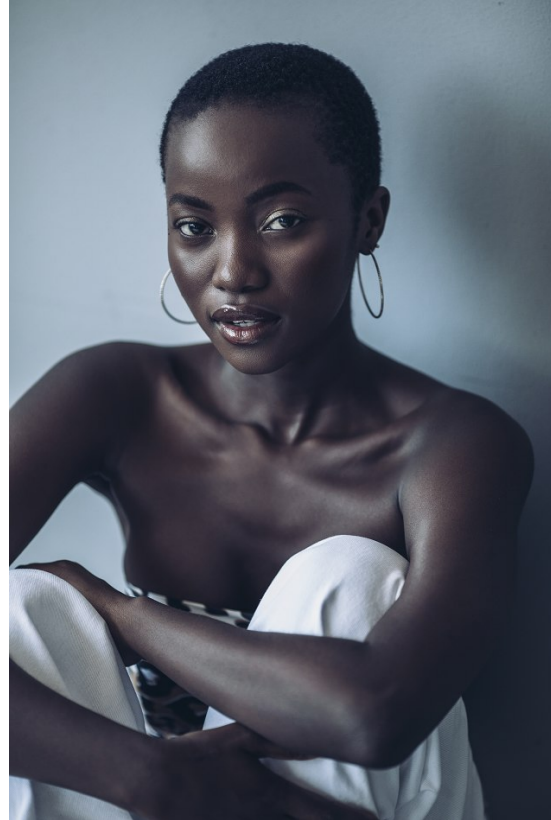

BOSS MODELS

CAPE TOWN

LINDELWA VEZI

Height: 170cm Bust: 82cm Waist: 63cm Hips: 98cm Shoe: 5 UK Hair: Black Eyes: Brown

BOSS MODELS

CAPE TOWN

LINDELWA VEZI

Height: 170cm Bust: 82cm Waist: 63cm Hips: 98cm Shoe: 5 UK Hair: Black Eyes: Brown