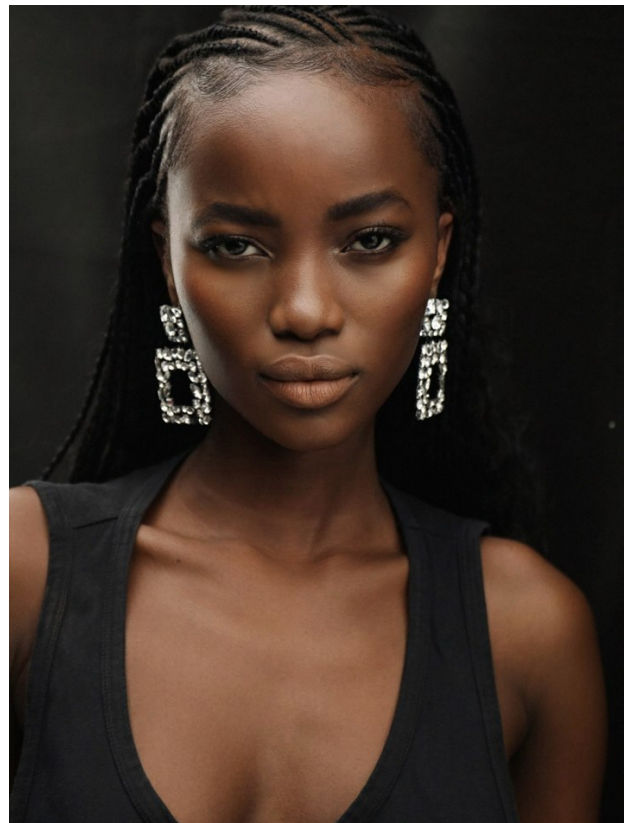

BOSS MODELS

CAPE TOWN

LINDELWA VEZI

Height: 170cm Bust: 82cm Waist: 63cm Hips: 98cm Shoe: 5 UK Hair: Black Eyes: Brown