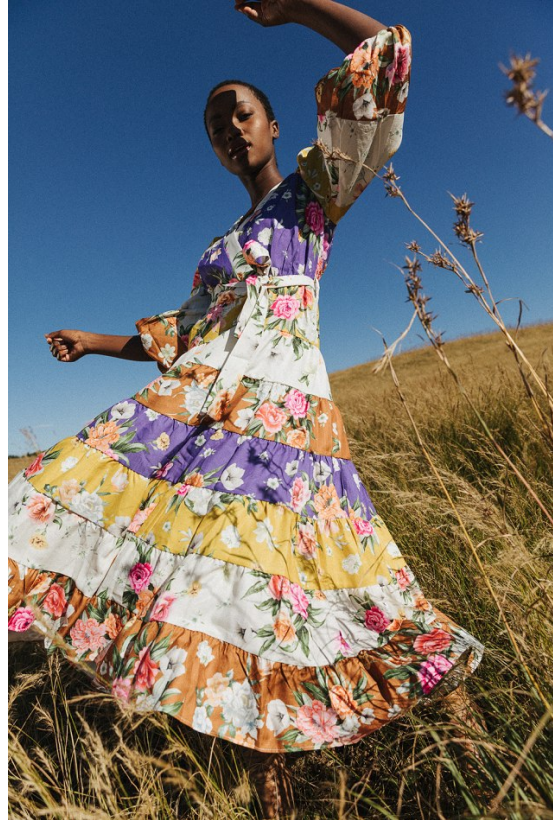

BOSS MODELS

CAPE TOWN

LINDELWA VEZI

Height: 170cm Bust: 82cm Waist: 63cm Hips: 98cm Shoe: 5 UK Hair: Black Eyes: Brown

BOSS MODELS

CAPE TOWN

LINDELWA VEZI

Height: 170cm Bust: 82cm Waist: 63cm Hips: 98cm Shoe: 5 UK Hair: Black Eyes: Brown