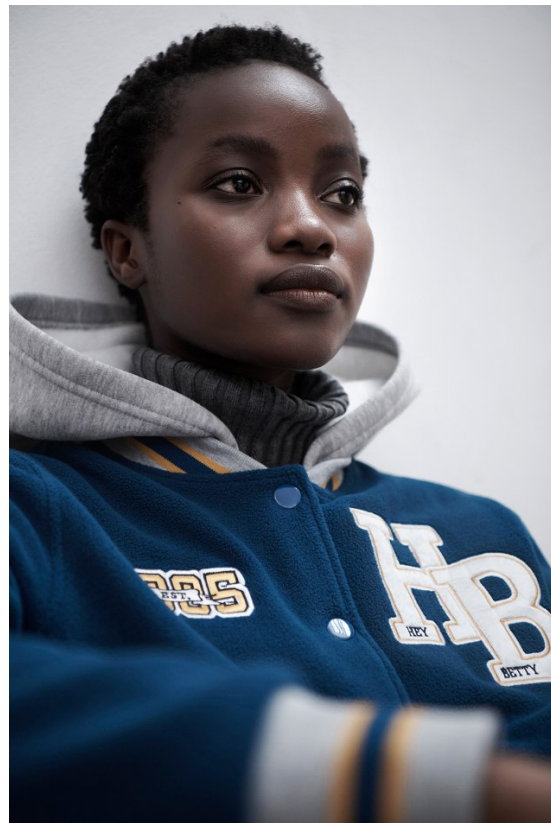

BOSS MODELS

CAPE TOWN

LINDELWA VEZI

Height: 170cm Bust: 82cm Waist: 63cm Hips: 98cm Shoe: 5 UK Hair: Black Eyes: Brown

BOSS MODELS

CAPE TOWN

LINDELWA VEZI

Height: 170cm Bust: 82cm Waist: 63cm Hips: 98cm Shoe: 5 UK Hair: Black Eyes: Brown