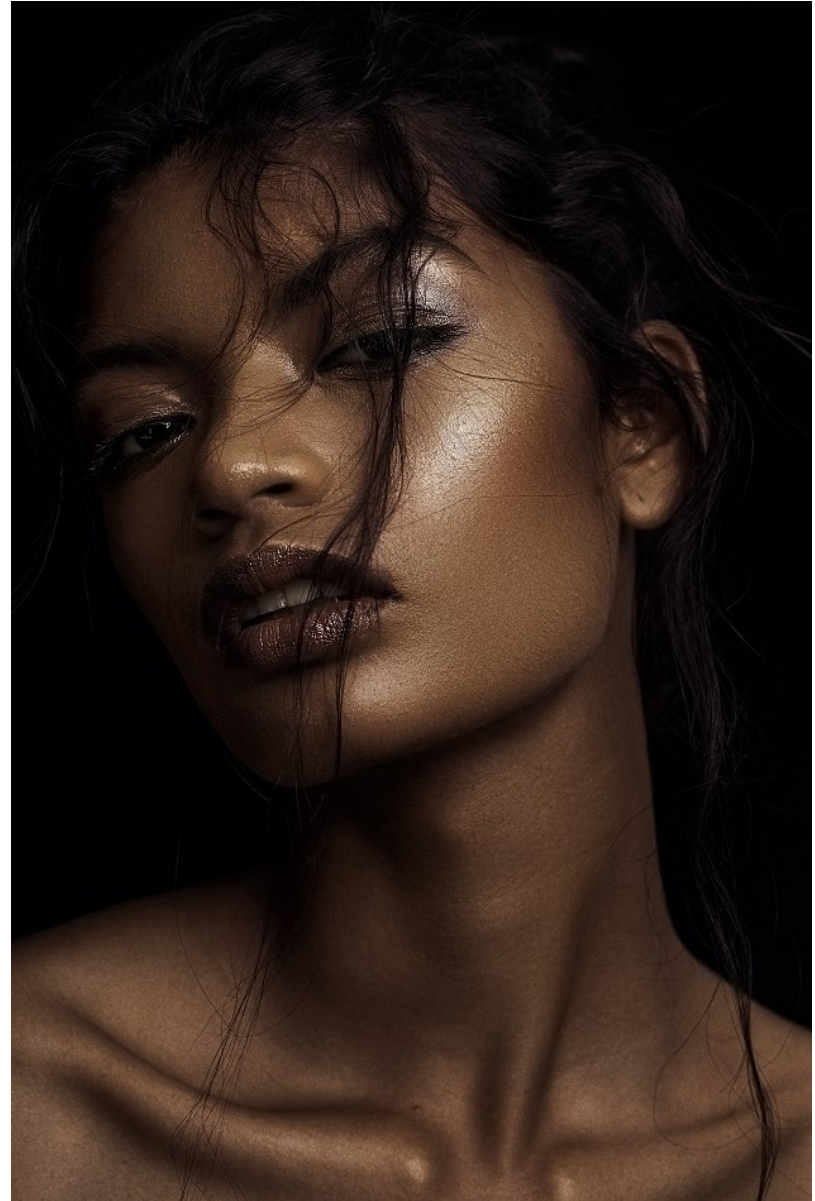

BOSS MODELS

CAPE TOWN

CHE WELFF

Height: 176cm Bust: 80cm Waist: 61cm Hips: 89cm Shoe: 6 UK Hair: Dark Brown Eyes: Brown