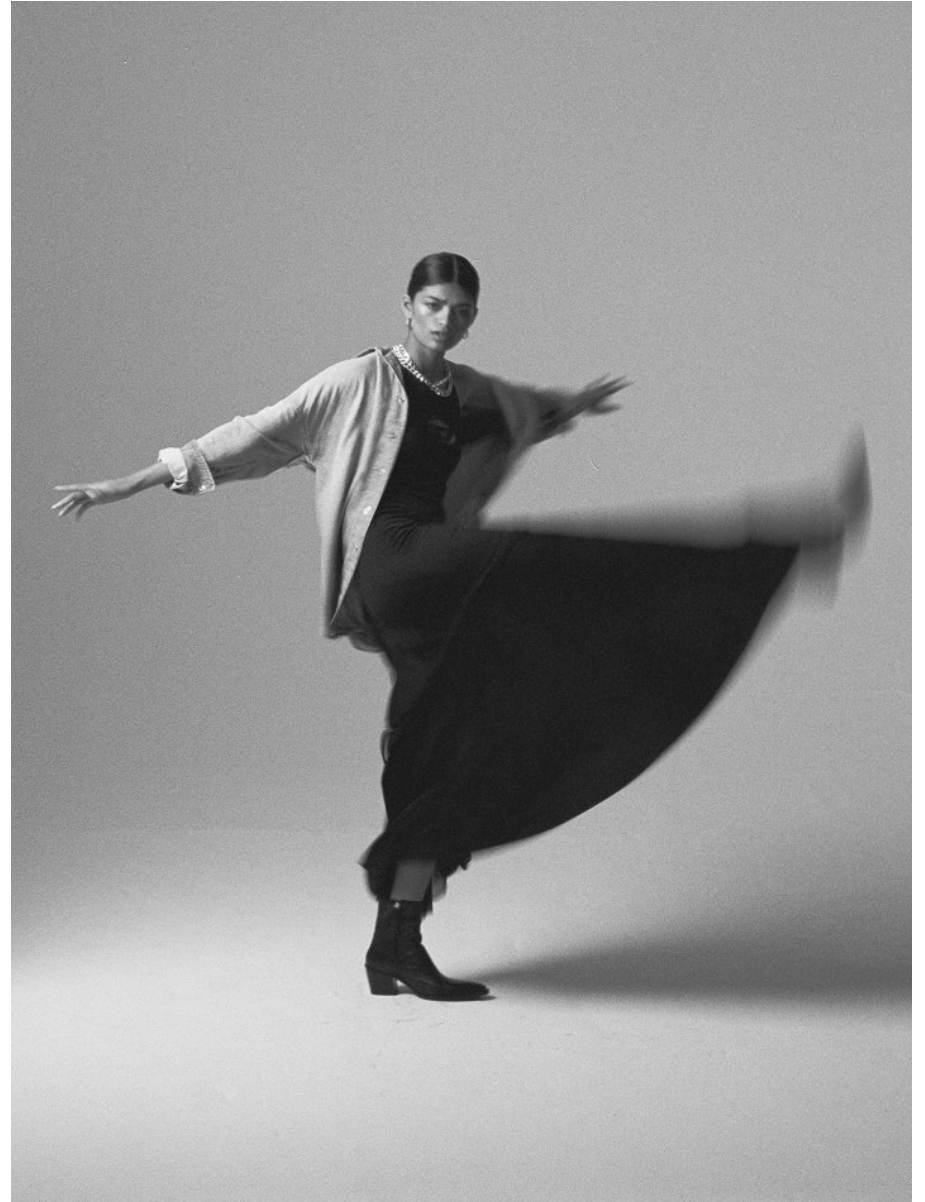

BOSS MODELS

CAPE TOWN

CHE WELFF

Height: 176cm Bust: 80cm Waist: 59cm Hips: 89cm Shoe: 6 UK Hair: Dark Brown Eyes: Brown