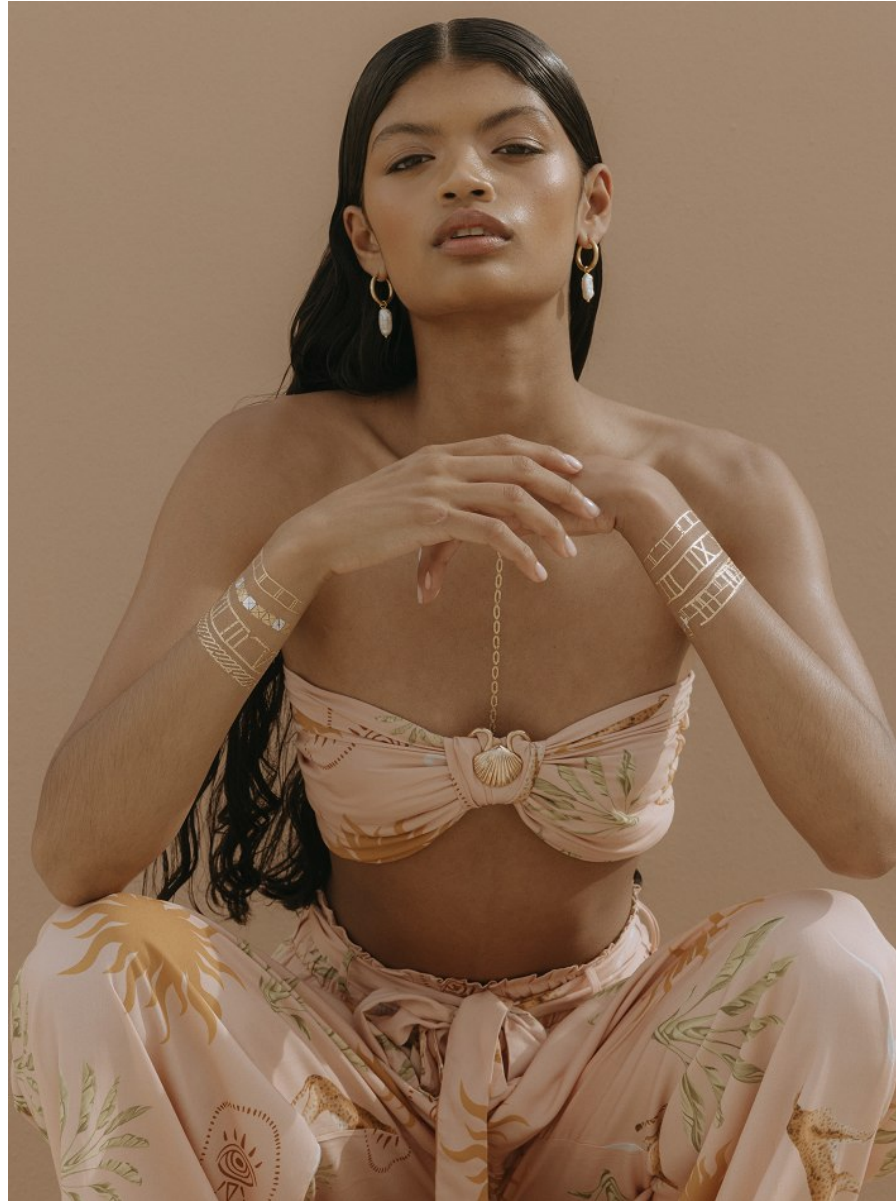

BOSS MODELS

CAPE TOWN

CHE WELFF

Height: 176cm Bust: 80cm Waist: 61cm Hips: 89cm Shoe: 6 UK Hair: Dark Brown Eyes: Brown

BOSS MODELS

CAPE TOWN

CHE WELFF

Height: 176cm Bust: 80cm Waist: 61cm Hips: 89cm Shoe: 6 UK Hair: Dark Brown Eyes: Brown