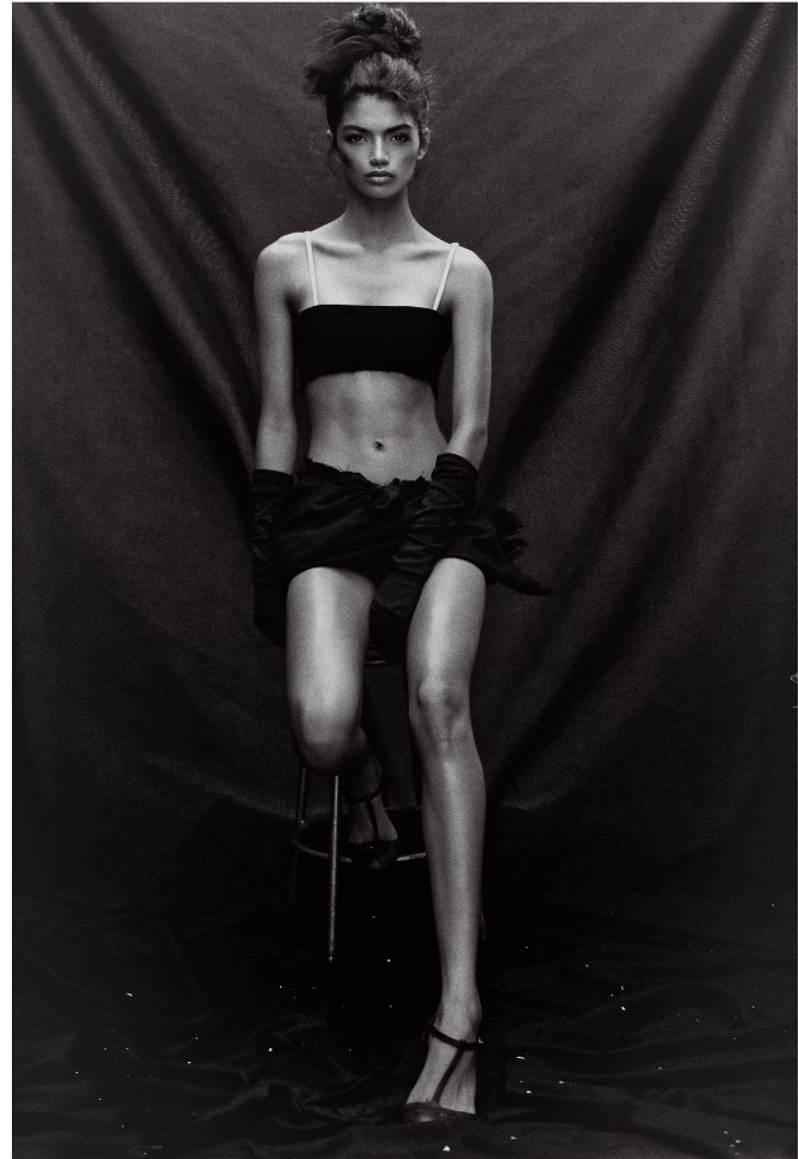

BOSS MODELS

CAPE TOWN

CHE WELFF

Height: 176cm Bust: 80cm Waist: 61cm Hips: 89cm Shoe: 6 UK Hair: Dark Brown Eyes: Brown

BOSS MODELS

CAPE TOWN

CHE WELFF

Height: 176cm Bust: 80cm Waist: 61cm Hips: 89cm Shoe: 6 UK Hair: Dark Brown Eyes: Brown