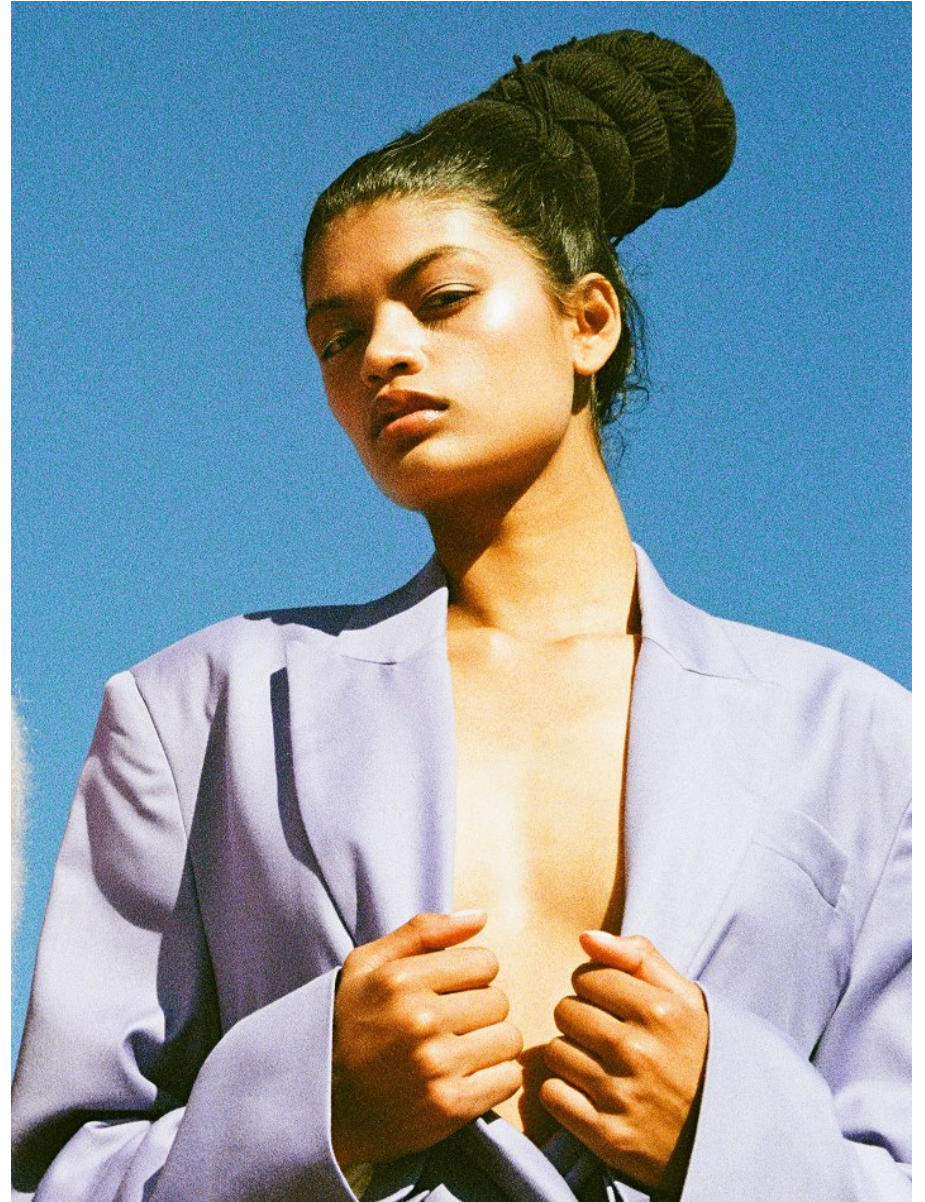

# BOSS MODELS

CAPE TOWN

CHE WELFF

Height: 176cm Bust: 80cm Waist: 59cm Hips: 89cm Shoe: 6 UK Hair: Dark Brown Eyes: Brown

# BOSS MODELS

CAPE TOWN