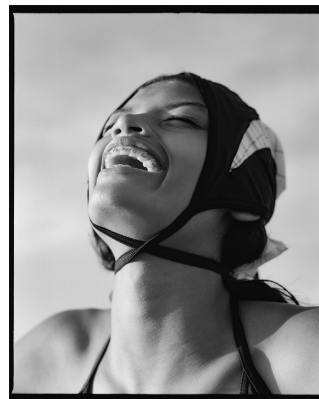

BOSS MODELS

CAPE TOWN

CHE WELFF

Height: 176cm Bust: 80cm Waist: 59cm Hips: 89cm Shoe: 6 UK Hair: Dark Brown Eyes: Brown

BOSS MODELS

CAPE TOWN

Image: Che Welff represented by Boss Models Cape Town

CHE WELFF

Height: 176cm Bust: 80cm Waist: 59cm Hips: 89cm Shoe: 6 UK Hair: Dark Brown Eyes: Brown