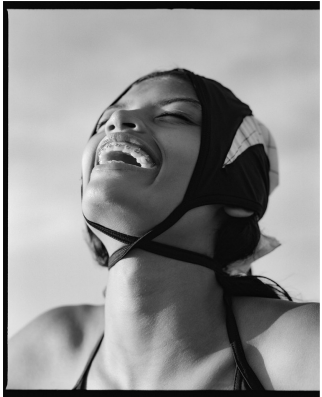

BOSS MODELS

CAPE TOWN

CHE WELFF

Height: 176cm Bust: 80cm Waist: 60cm Hips: 89cm Shoe: 6 UK Hair: Dark Brown Eyes: Brown

BOSS MODELS

CAPE TOWN

Image: Che Welff represented by Boss Models Cape Town

CHE WELFF

Height: 176cm Bust: 80cm Waist: 60cm Hips: 89cm Shoe: 6 UK Hair: Dark Brown Eyes: Brown