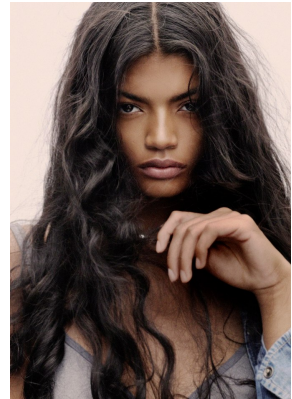

BOSS MODELS

CAPE TOWN

CHE WELFF

Height: 176cm Bust: 80cm Waist: 60cm Hips: 89cm Shoe: 6 UK Hair: Dark Brown Eyes: Brown

BOSS MODELS

CAPE TOWN

Image: Che Welff represented by Boss Models Cape Town

CHE WELFF

Height: 176cm Bust: 80cm Waist: 60cm Hips: 89cm Shoe: 6 UK Hair: Dark Brown Eyes: Brown