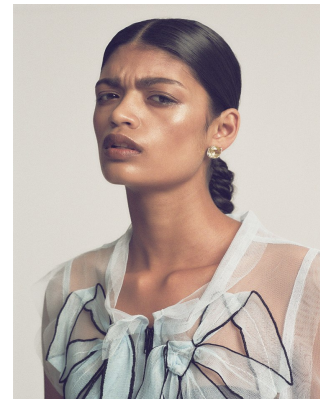

BOSS MODELS

CAPE TOWN

CHE WELFF

Height: 176cm Bust: 80cm Waist: 59cm Hips: 89cm Shoe: 6 UK Hair: Dark Brown Eyes: Brown

BOSS MODELS

CAPE TOWN

Image: Che Welff represented by Boss Models Cape Town

CHE WELFF

Height: 176cm Bust: 80cm Waist: 59cm Hips: 89cm Shoe: 6 UK Hair: Dark Brown Eyes: Brown