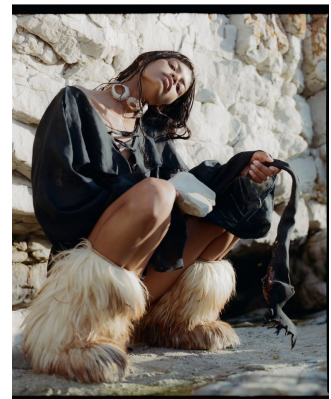

BOSS MODELS

CAPE TOWN

CHE WELFF

Height: 176cm Bust: 80cm Waist: 59cm Hips: 89cm Shoe: 6 UK Hair: Dark Brown Eyes: Brown

BOSS MODELS

CAPE TOWN

Image: Che Welff represented by Boss Models Cape Town

CHE WELFF

Height: 176cm Bust: 80cm Waist: 59cm Hips: 89cm Shoe: 6 UK Hair: Dark Brown Eyes: Brown