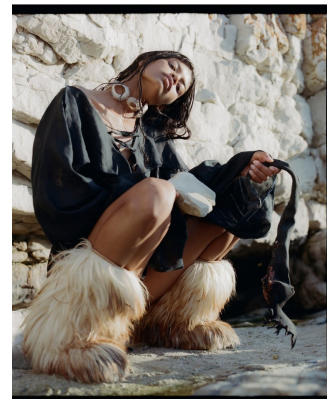

BOSS MODELS

CAPE TOWN

CHE WELFF

Height: 176cm Bust: 80cm Waist: 59cm Hips: 89cm Shoe: 6 UK Hair: Dark Brown Eyes: Brown

BOSS MODELS

CAPE TOWN

Image: Che Welff represented by Boss Models Cape Town

CHE WELFF

Height: 176cm Bust: 80cm Waist: 59cm Hips: 89cm Shoe: 6 UK Hair: Dark Brown Eyes: Brown