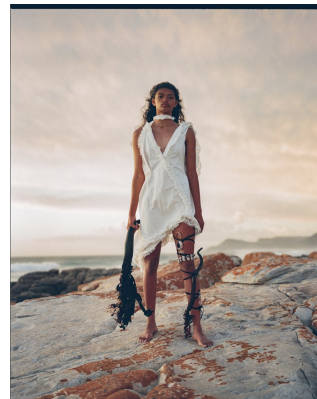

BOSS MODELS

CAPE TOWN

CHE WELFF

Height: 176cm Bust: 80cm Waist: 60cm Hips: 89cm Shoe: 6 UK Hair: Dark Brown Eyes: Brown

BOSS MODELS

CAPE TOWN

Image: Che Welff represented by Boss Models Cape Town

CHE WELFF

Height: 176cm Bust: 80cm Waist: 60cm Hips: 89cm Shoe: 6 UK Hair: Dark Brown Eyes: Brown