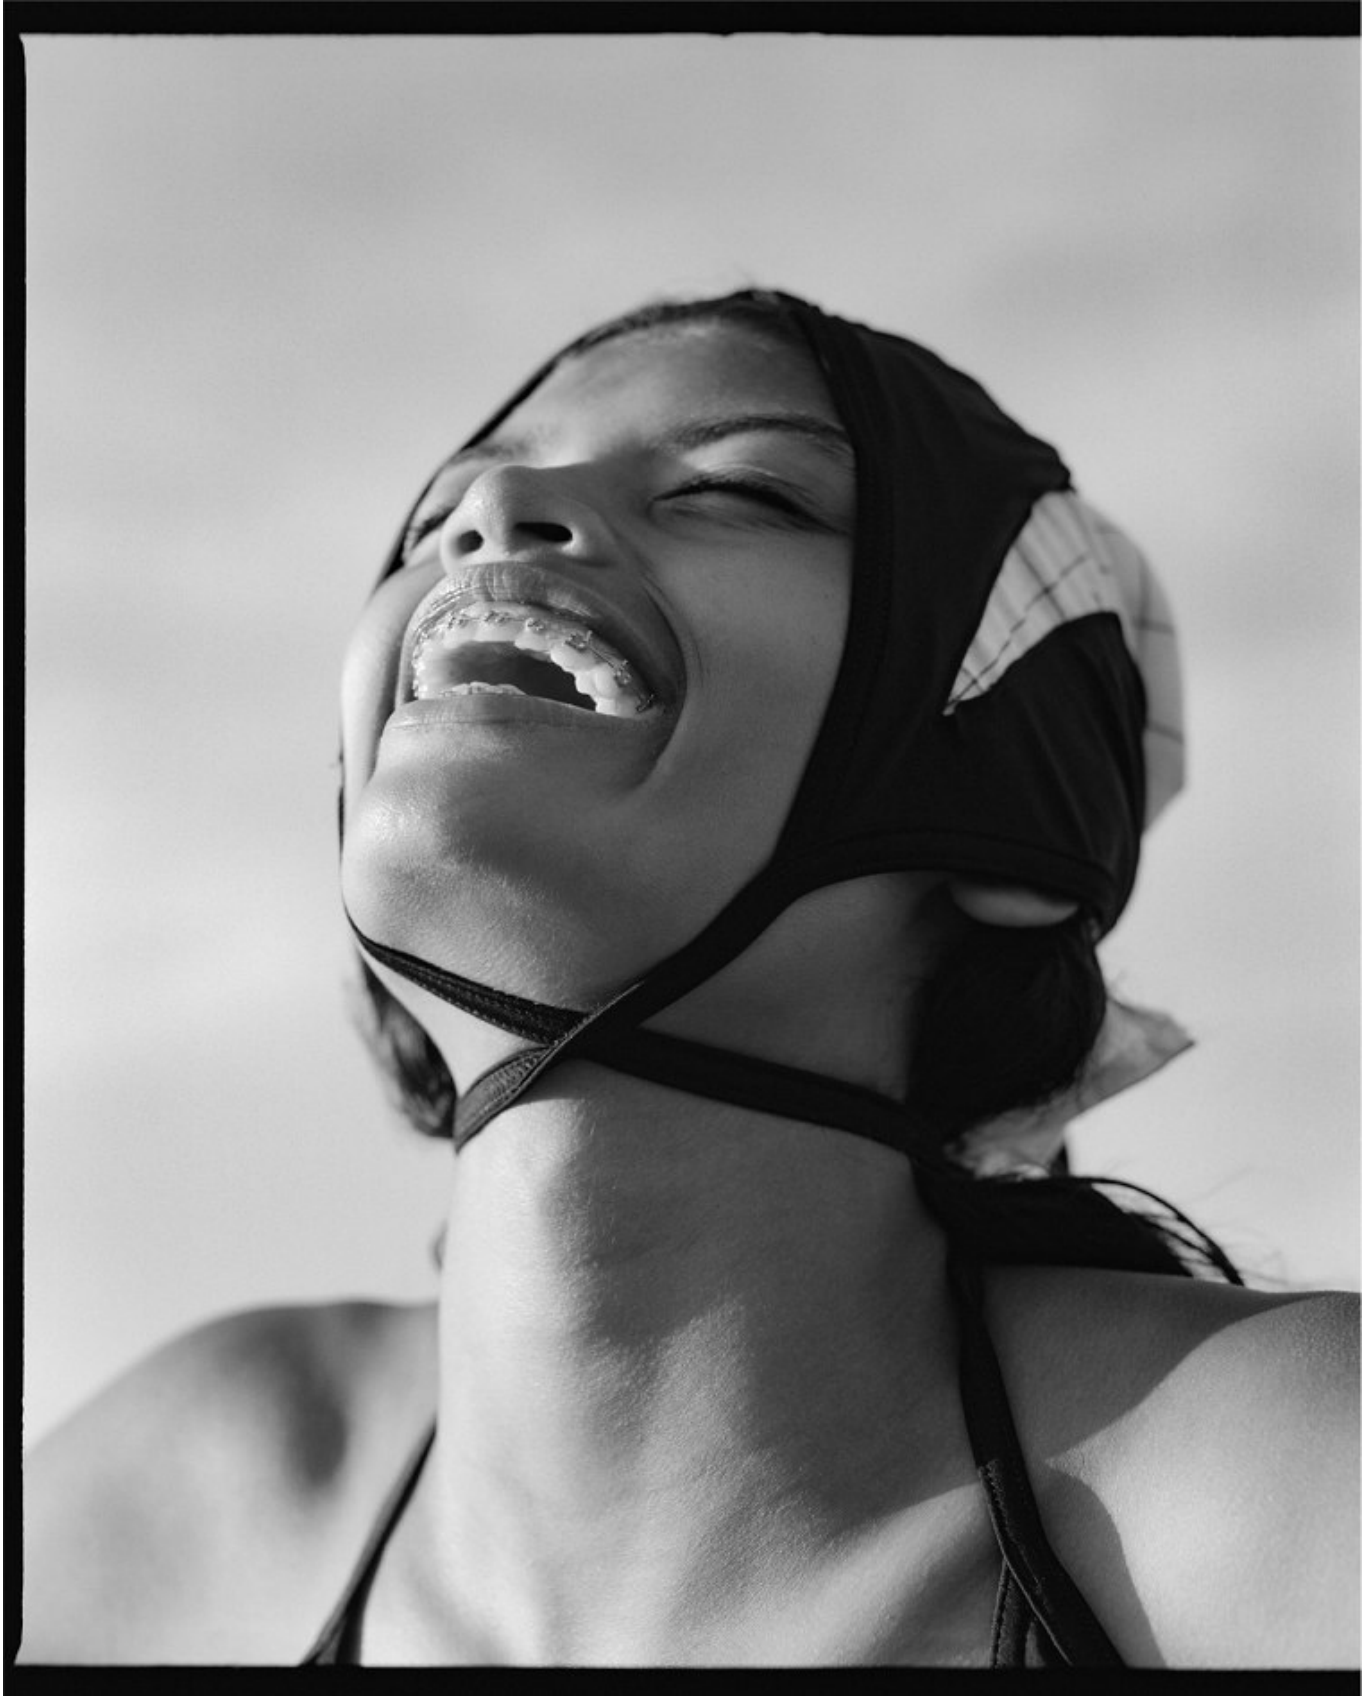

BOSS MODELS

CAPE TOWN

CHE WELFF

Height: 176cm Bust: 80cm Waist: 60cm Hips: 89cm Shoe: 6 UK Hair: Dark Brown Eyes: Brown