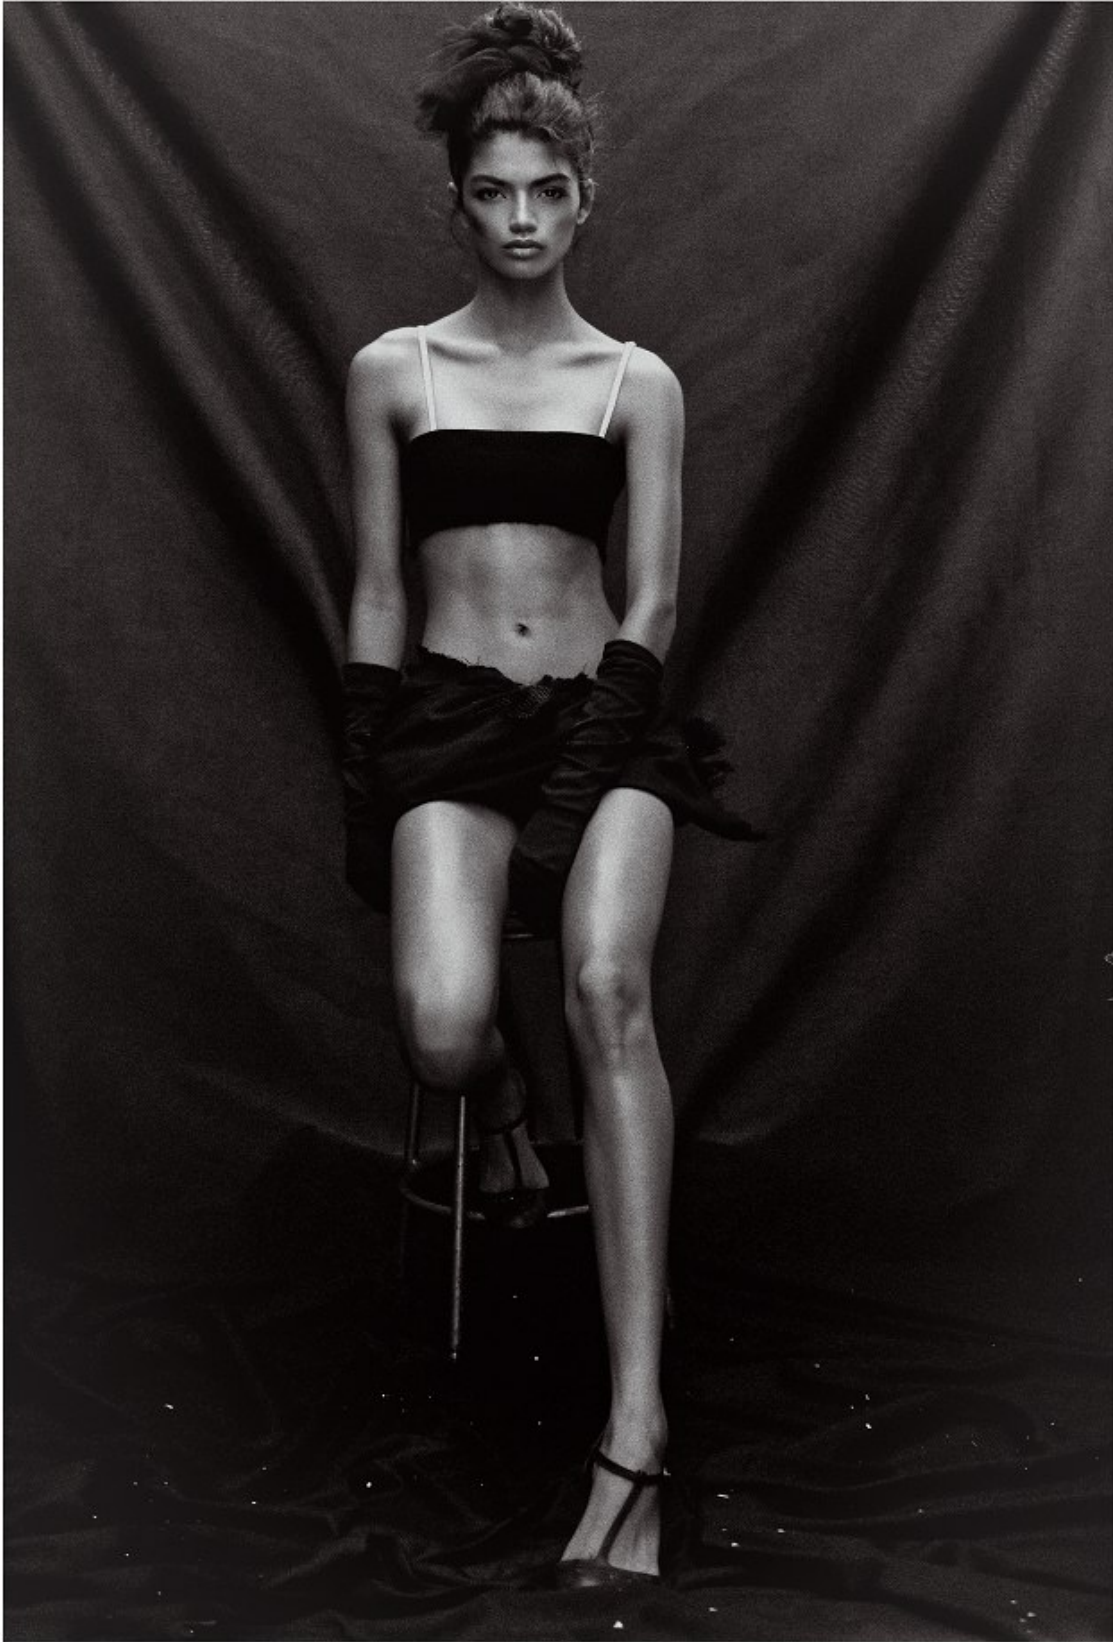

BOSS MODELS

CAPE TOWN

CHE WELFF

Height: 176cm Bust: 80cm Waist: 61cm Hips: 89cm Shoe: 6 UK Hair: Dark Brown Eyes: Brown