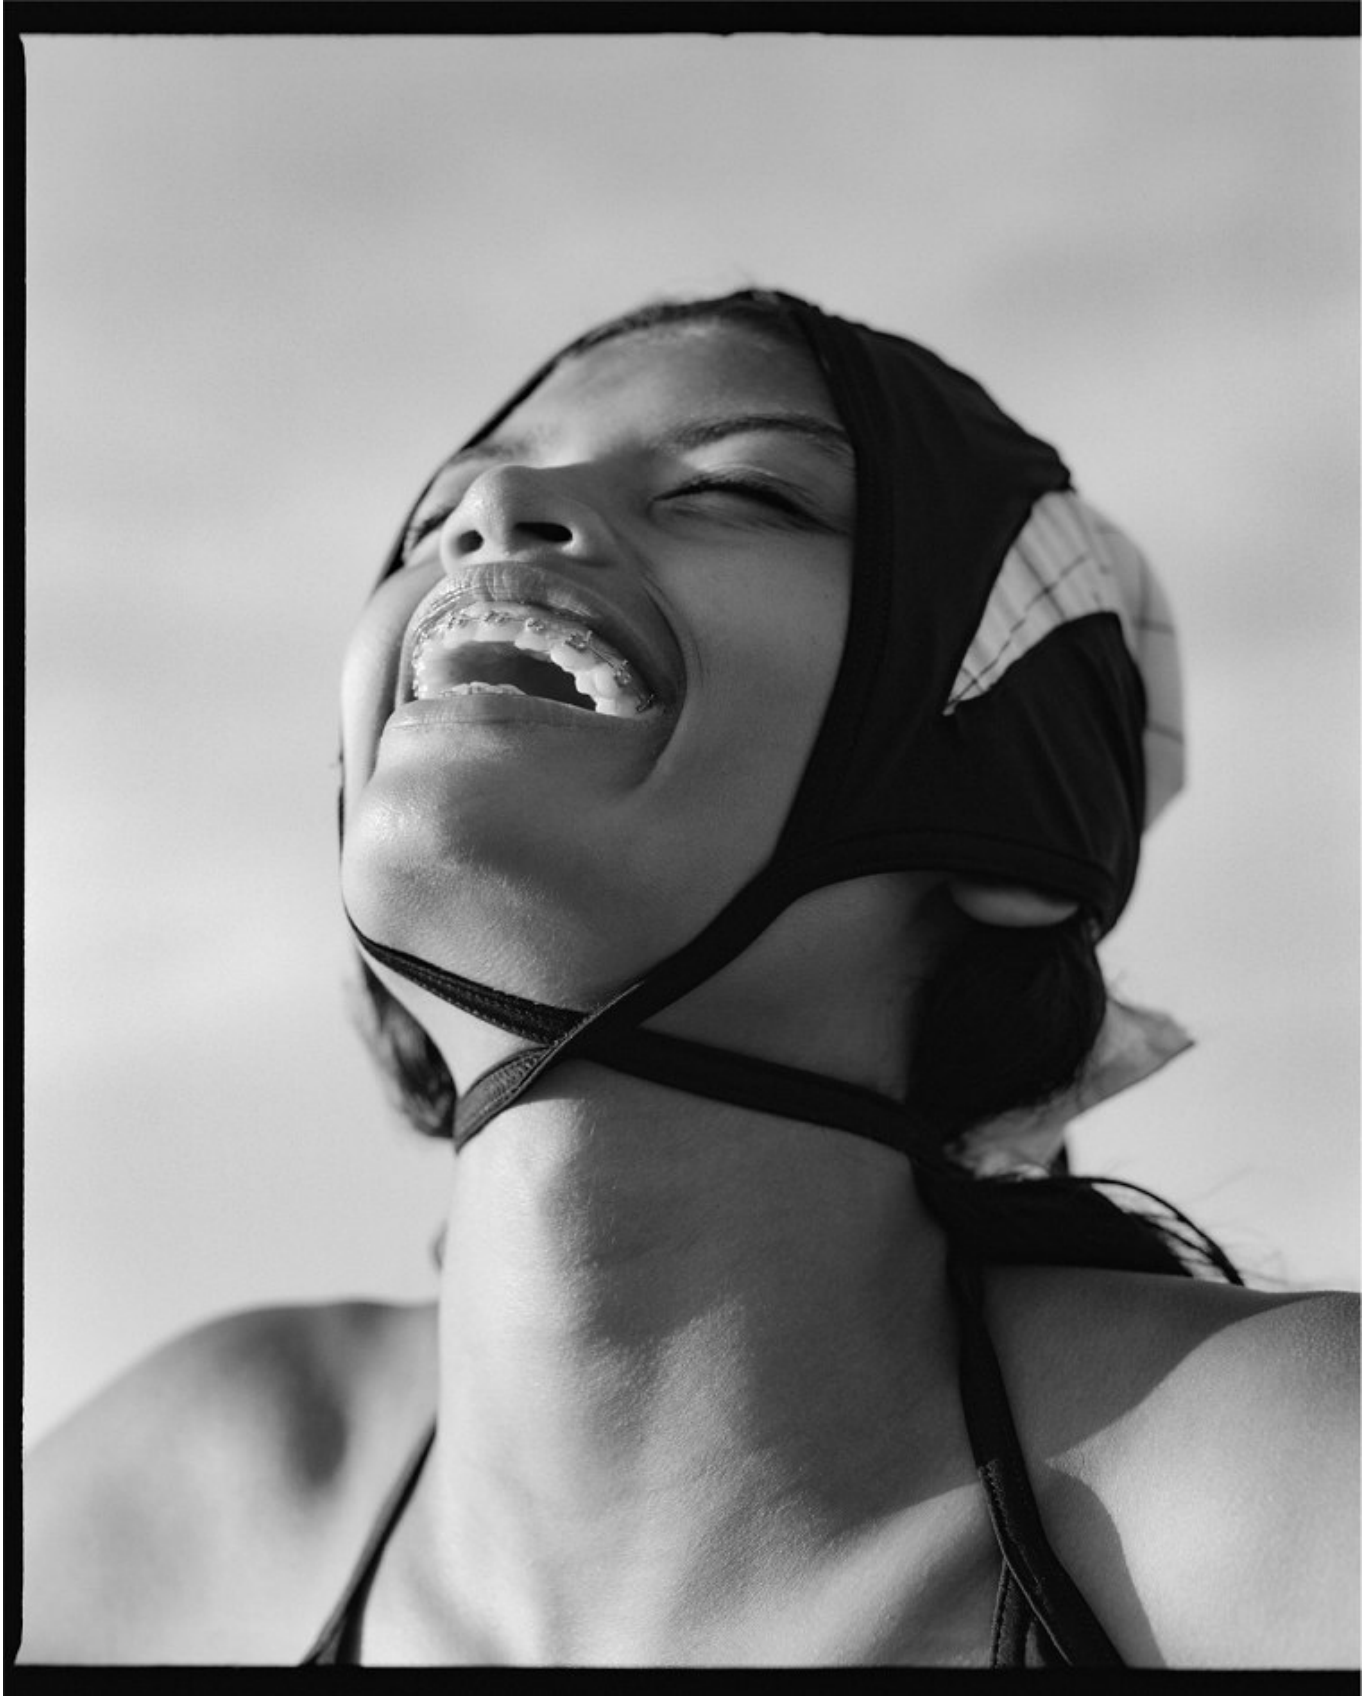

BOSS MODELS

CAPE TOWN

CHE WELFF

Height: 176cm Bust: 80cm Waist: 59cm Hips: 89cm Shoe: 6 UK Hair: Dark Brown Eyes: Brown