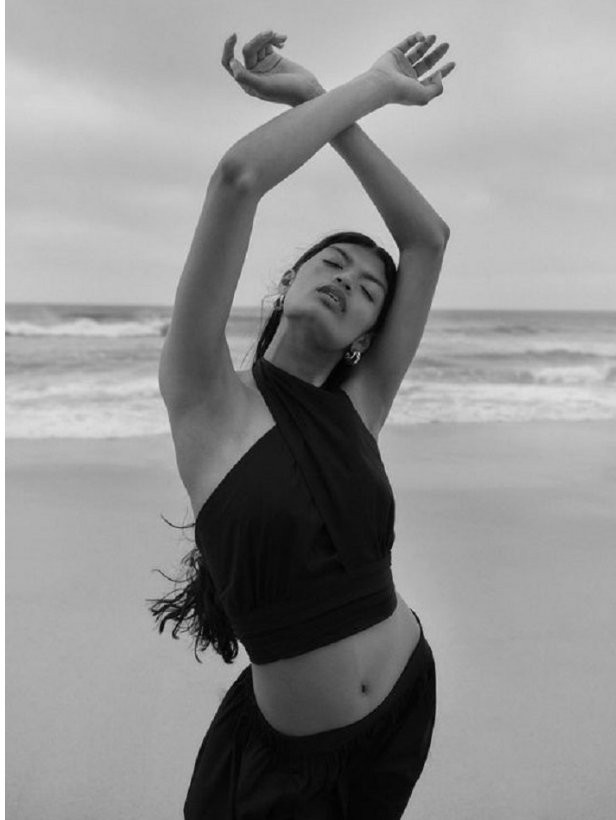

BOSS MODELS

CAPE TOWN

Image: Che Welff represented by Boss Models Cape Town

CHE WELFF

Height: 176cm Bust: 80cm Waist: 61cm Hips: 89cm Shoe: 6 UK Hair: Dark Brown Eyes: Brown

BOSS MODELS

CAPE TOWN

CHE WELFF