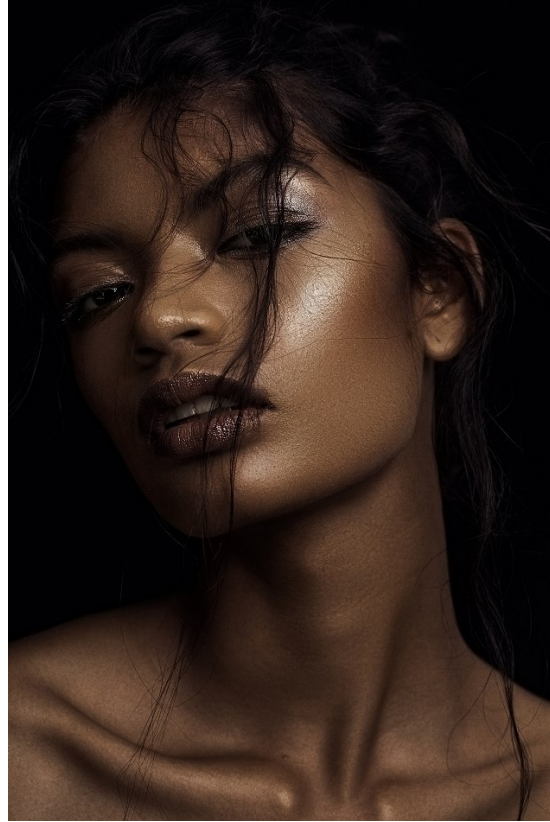

BOSS MODELS

CAPE TOWN

CHE WELFF

Height: 176cm Bust: 80cm Waist: 61cm Hips: 89cm Shoe: 6 UK Hair: Dark Brown Eyes: Brown