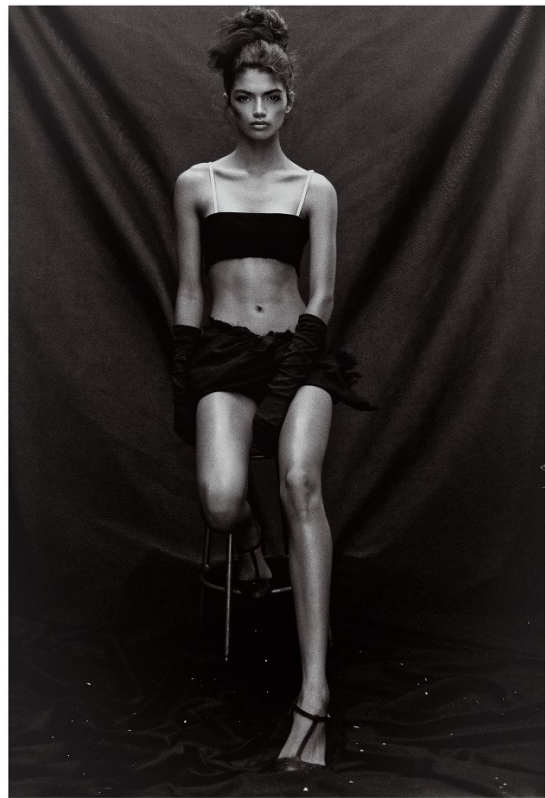

BOSS MODELS

CAPE TOWN

CHE WELFF

Height: 176cm Bust: 80cm Waist: 61cm Hips: 89cm Shoe: 6 UK Hair: Dark Brown Eyes: Brown