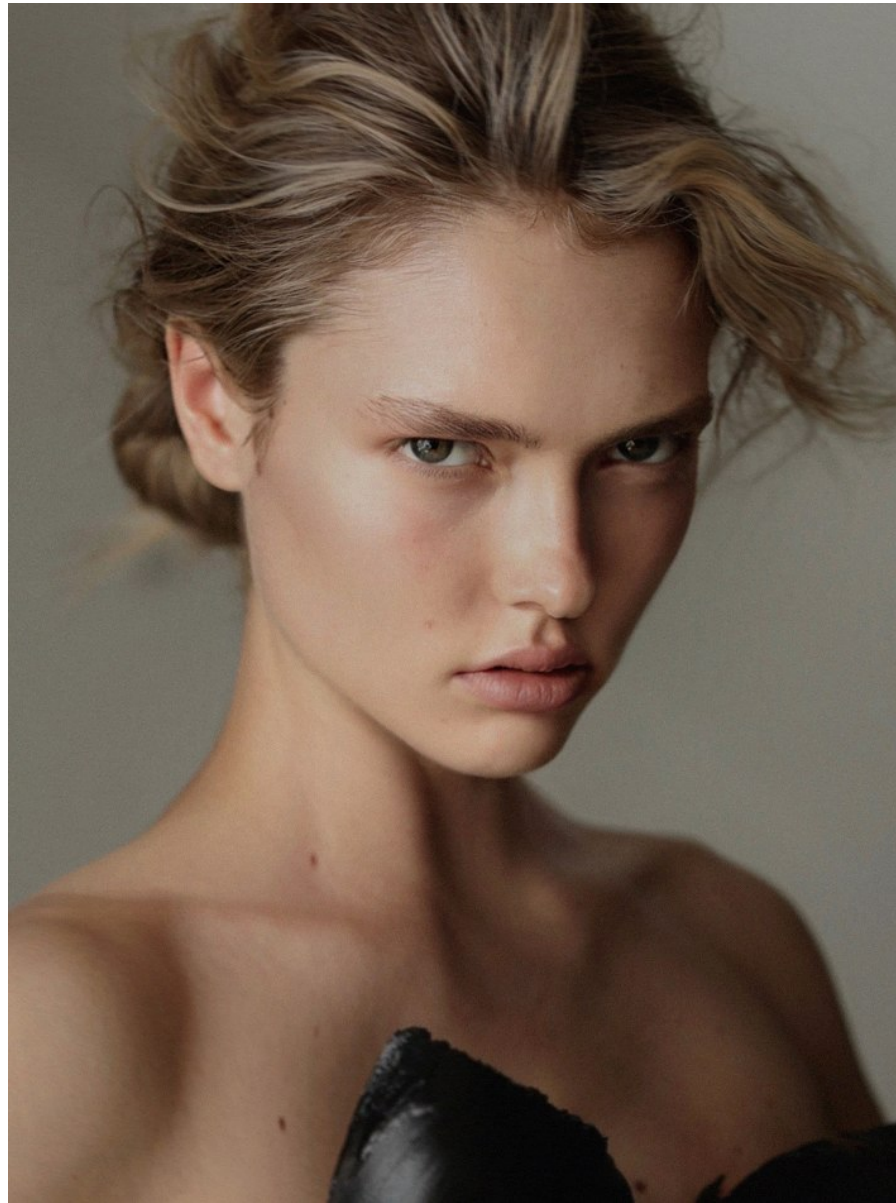

# BOSS MODELS

CAPE TOWN

SOPHIE MISZEWSKI

Height: 176cm Bust: 81cm Waist: 61cm Hips: 85cm Shoe: 6 UK Hair: Blonde

# BOSS MODELS

CAPE TOWN

**SOPHIE MISZEWSKI**

Height: 176cm Bust: 81cm Waist: 61cm Hips: 85cm Shoe: 6 UK Hair: Blonde