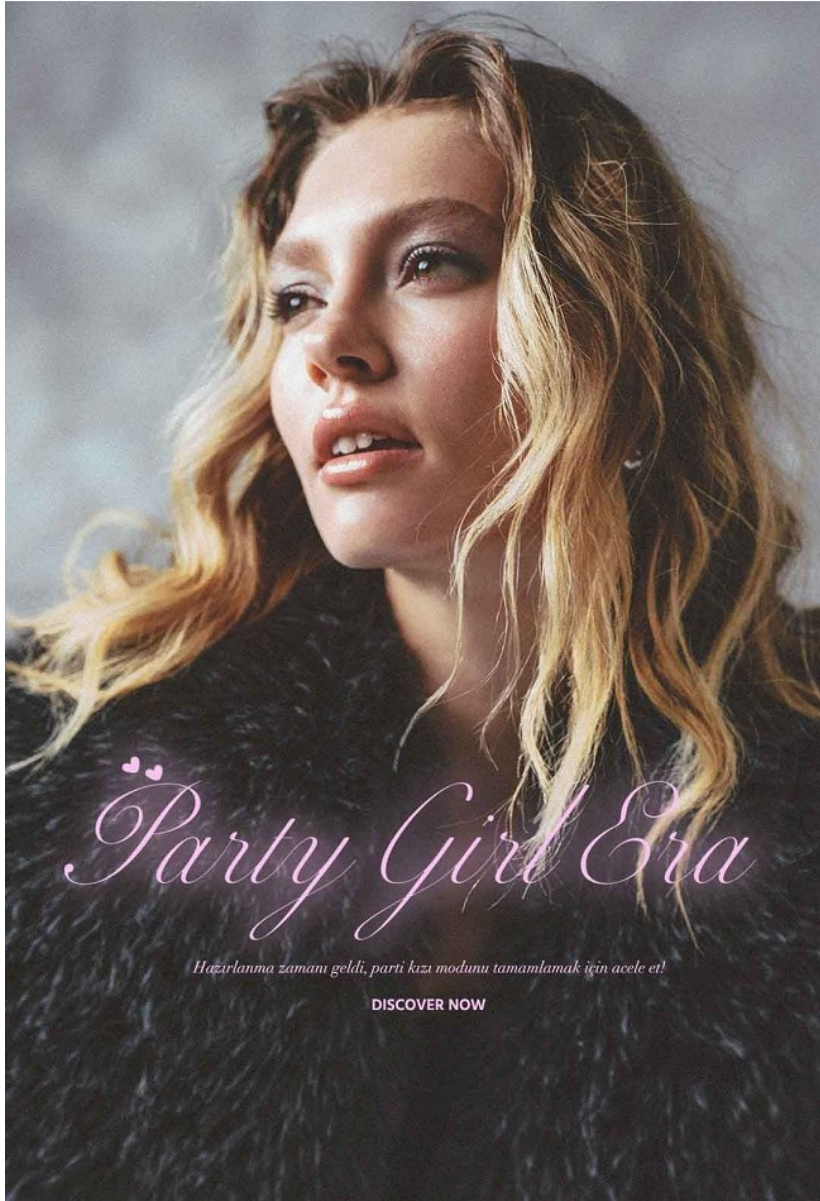

SOPHIE MISZEWSKI

BOSS MODELS

CAPE TOWN

SOPHIE MISZEWSKI

Height: 176cm Bust: 81cm Waist: 61cm Hips: 85cm Shoe: 6 UK Hair: Blonde