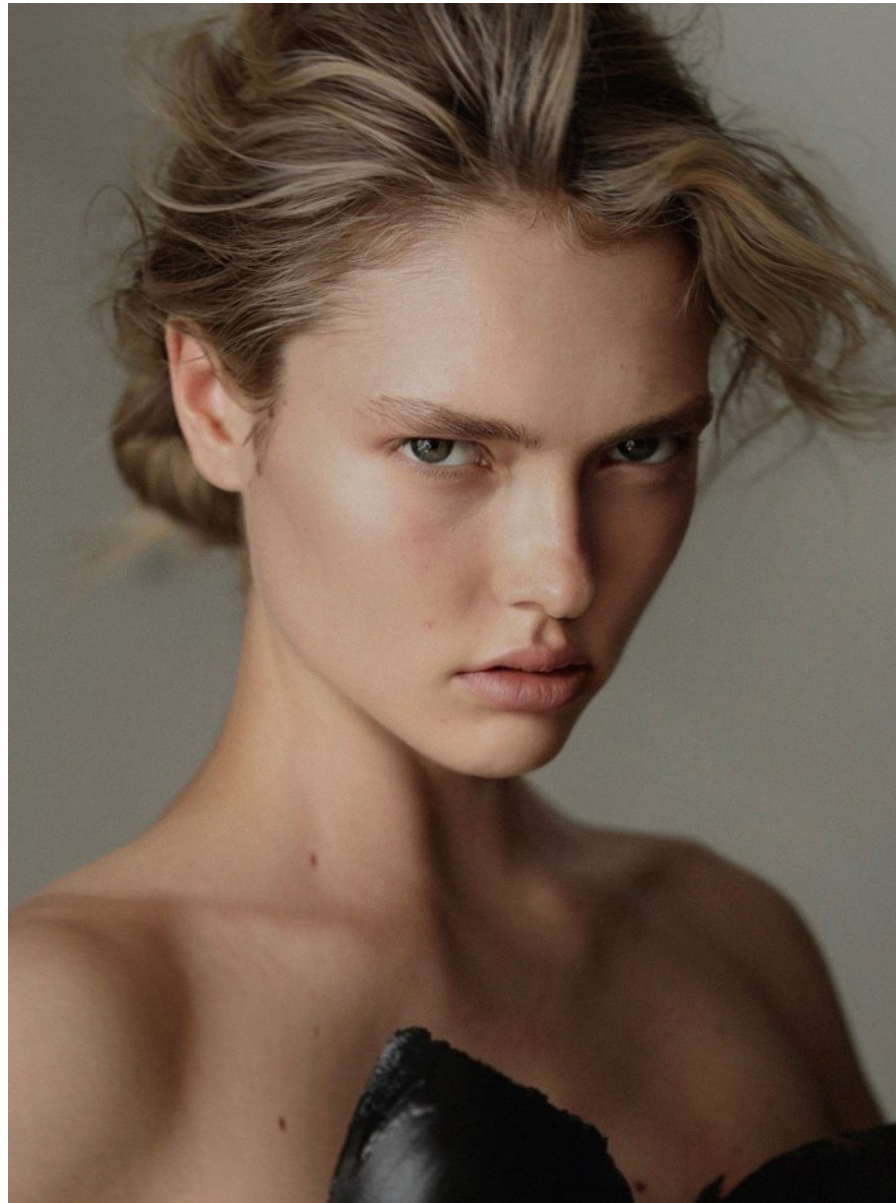

BOSS MODELS

CAPE TOWN

SOPHIE MISZEWSKI

Height: 176cm Bust: 81cm Waist: 61cm Hips: 85cm Shoe: 6 UK Hair: Blonde

BOSS MODELS

CAPE TOWN

SOPHIE MISZEWSKI

Height: 176cm Bust: 81cm Waist: 61cm Hips: 85cm Shoe: 6 UK Hair: Blonde