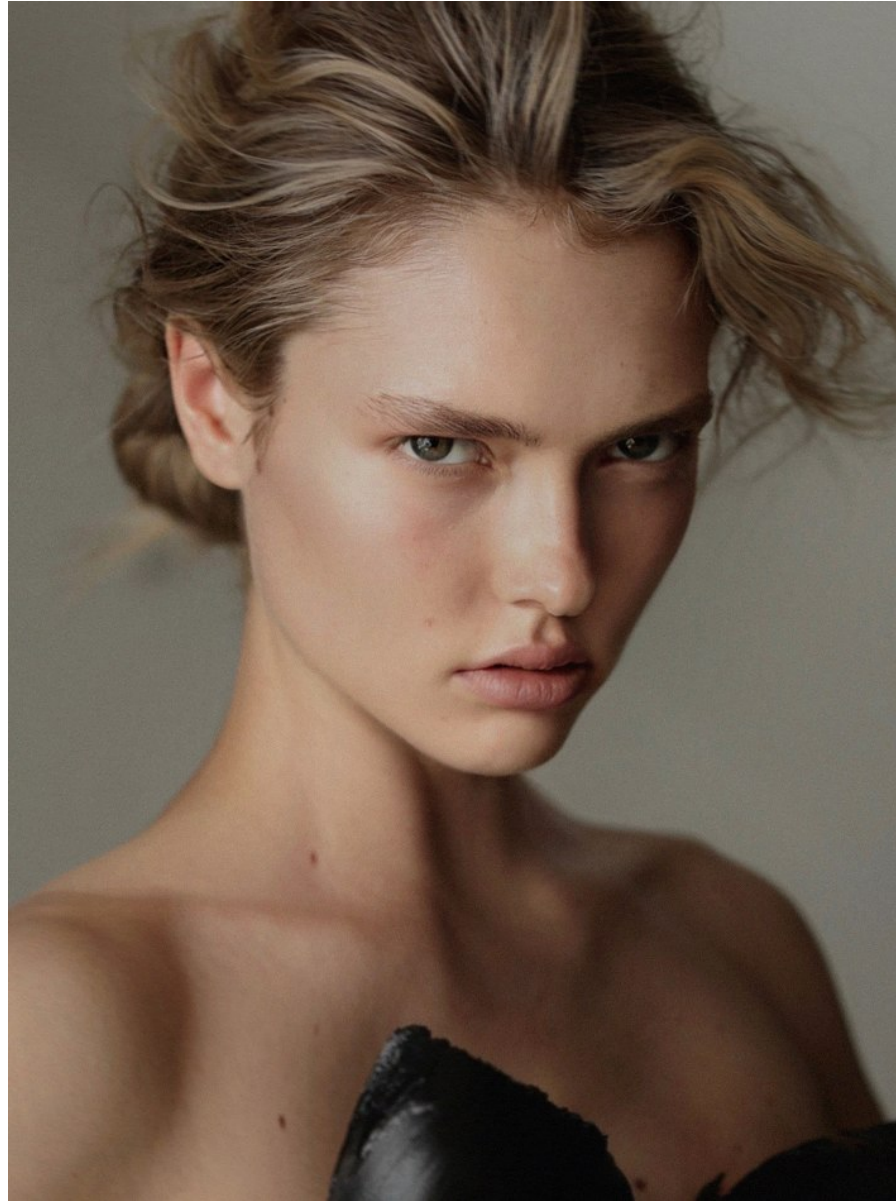

# BOSS MODELS

CAPE TOWN

SOPHIE MISZEWSKI

Height: 176cm Bust: 81cm Waist: 61cm Hips: 85cm Shoe: 6 UK Hair: Blonde