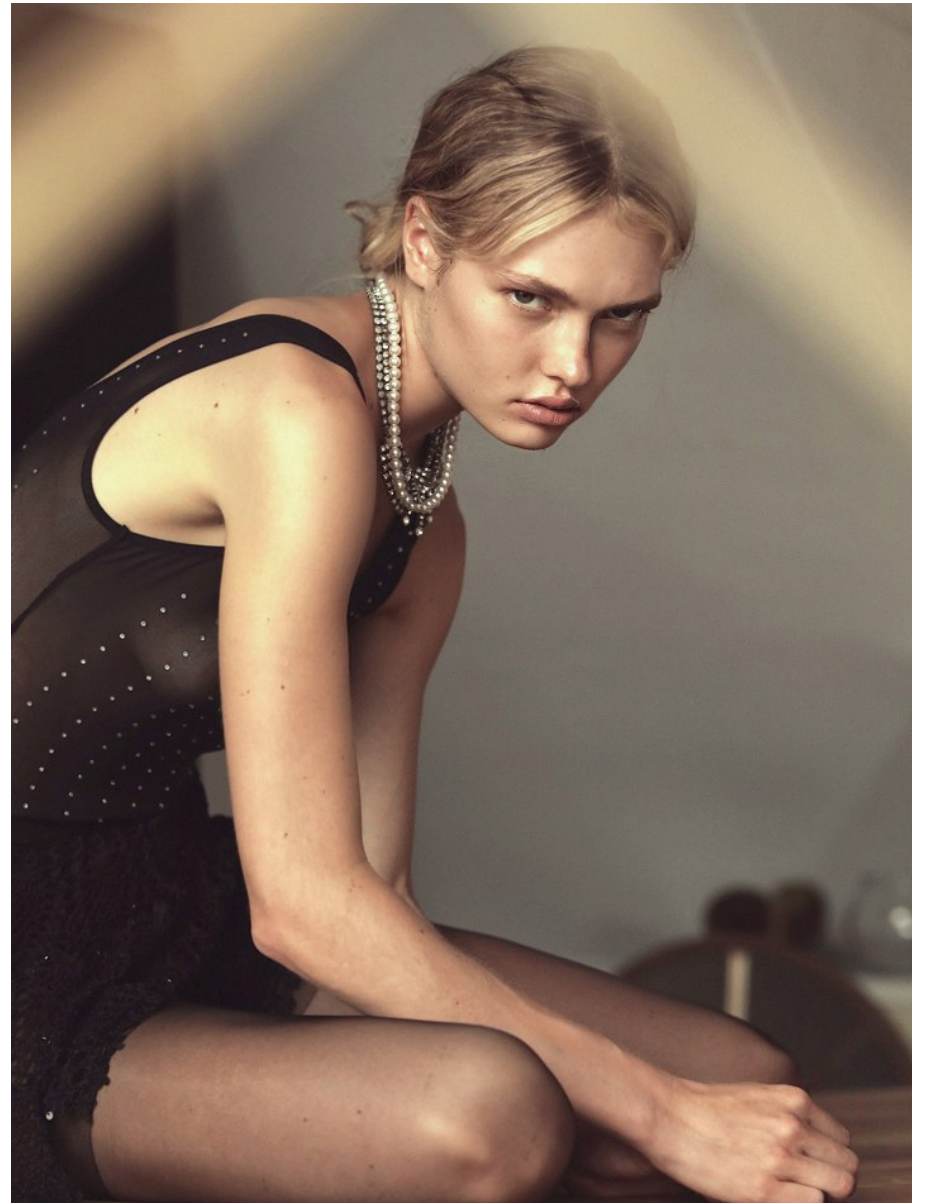

BOSS MODELS

CAPE TOWN

SOPHIE MISZEWSKI

Height: 176cm Bust: 81cm Waist: 61cm Hips: 85cm Shoe: 6 UK Hair: Blonde