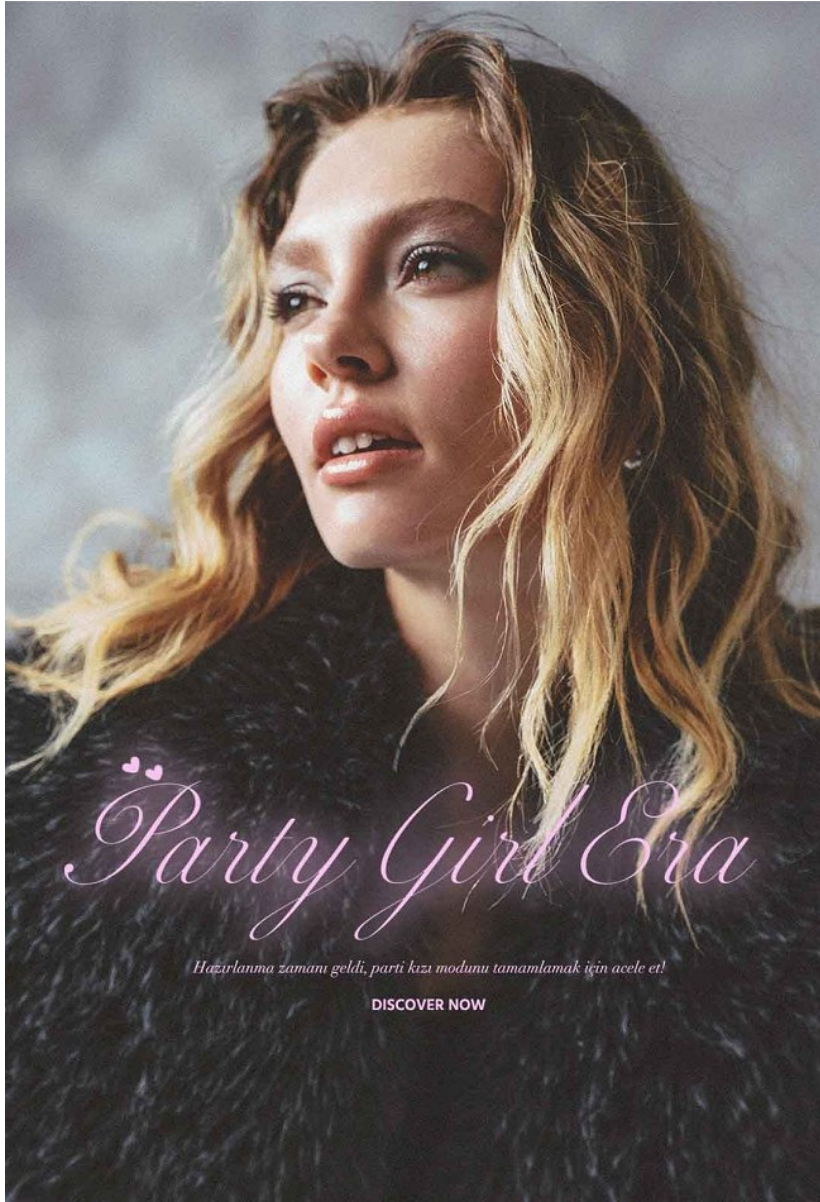

SOPHIE MISZEWSKI

BOSS MODELS

CAPE TOWN

SOPHIE MISZEWSKI

Height: 176cm Bust: 81cm Waist: 61cm Hips: 85cm Shoe: 6 UK Hair: Blonde