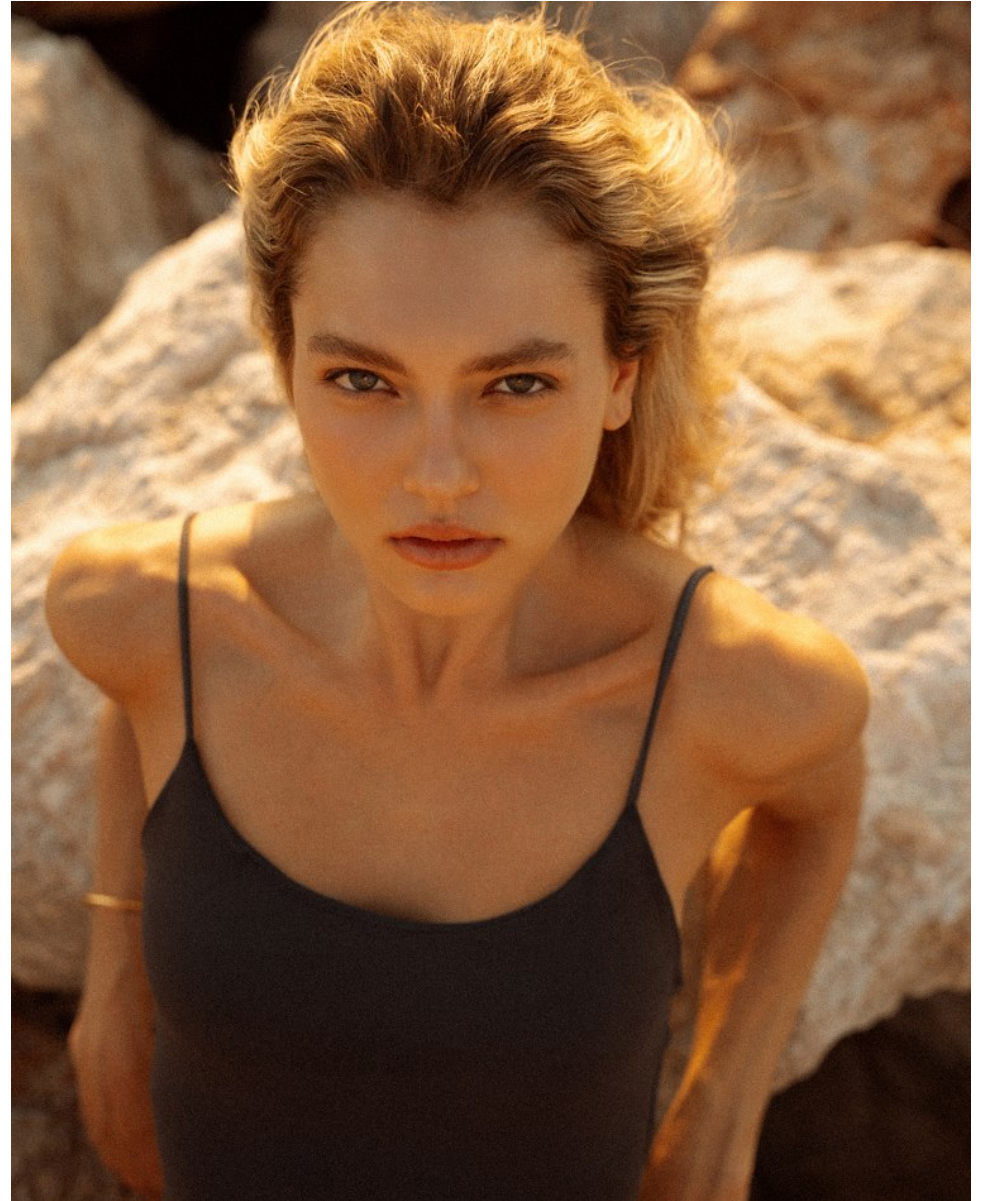

BOSS MODELS

CAPE TOWN

SOPHIE MISZEWSKI

Height: 176cm Bust: 81cm Waist: 61cm Hips: 85cm Shoe: 6 UK Hair: Blonde