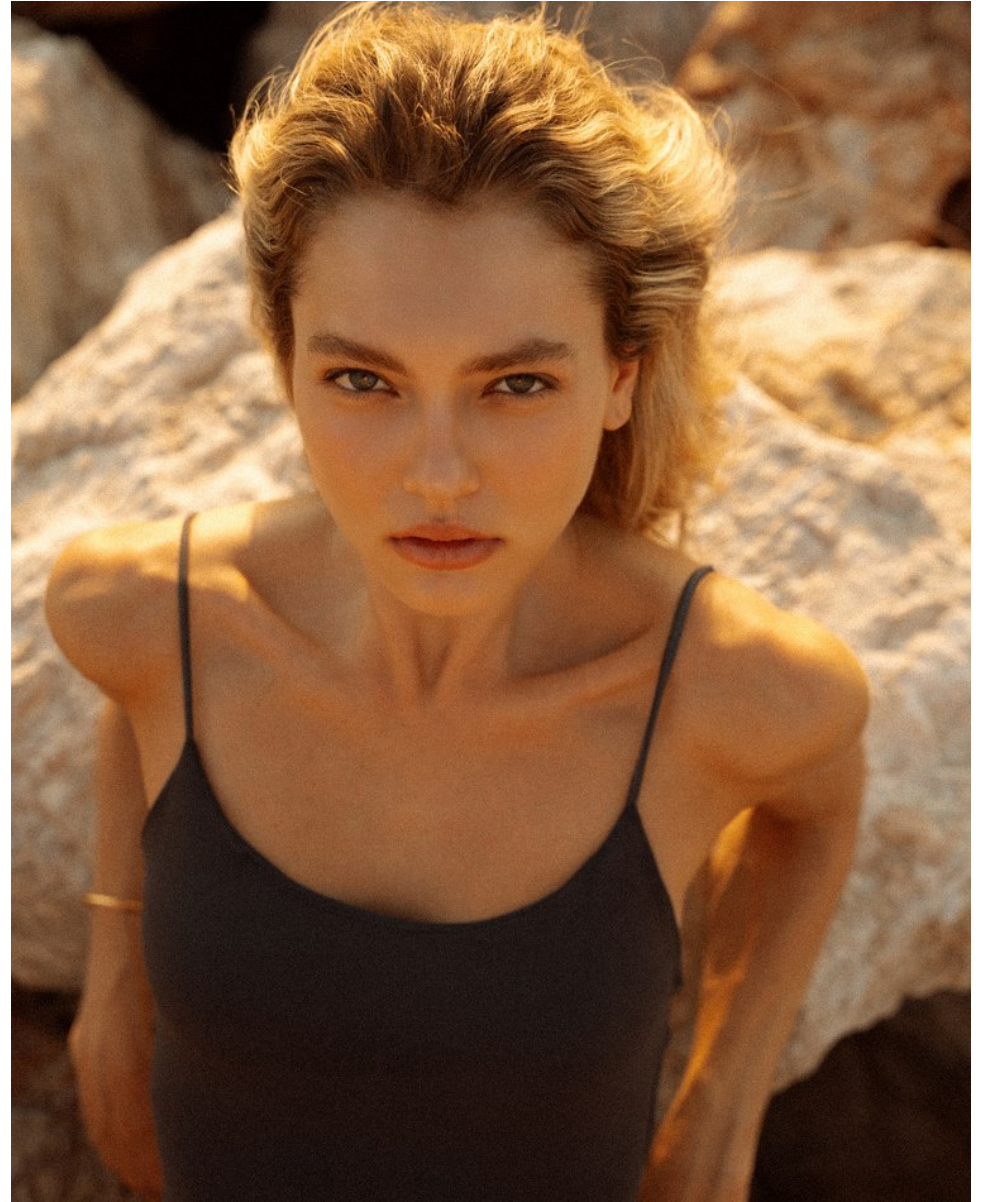

BOSS MODELS

CAPE TOWN

SOPHIE MISZEWSKI

Height: 176cm Bust: 81cm Waist: 61cm Hips: 85cm Shoe: 6 UK Hair: Blonde

BOSS MODELS

CAPE TOWN

SOPHIE MISZEWSKI

Height: 176cm Bust: 81cm Waist: 61cm Hips: 85cm Shoe: 6 UK Hair: Blonde