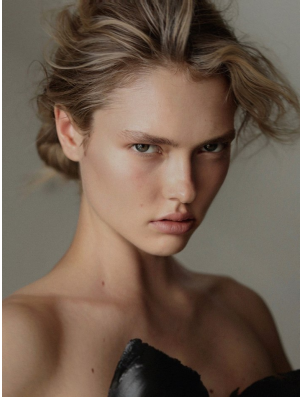

BOSS MODELS

CAPE TOWN

SOPHIE MISZEWSKI

Height: 176cm Bust: 81cm Waist: 61cm Hips: 85cm Shoe: 6 UK Hair: Blonde

BOSS MODELS

CAPE TOWN

SOPHIE MISZEWSKI

Height: 176cm Bust: 81cm Waist: 61cm Hips: 85cm Shoe: 6 UK Hair: Blonde