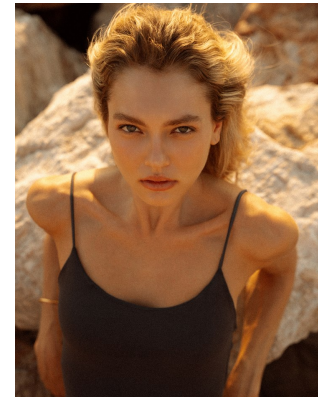

BOSS MODELS

CAPE TOWN

SOPHIE MISZEWSKI

Height: 176cm Bust: 81cm Waist: 61cm Hips: 85cm Shoe: 6 UK Hair: Blonde

BOSS MODELS

CAPE TOWN

SOPHIE MISZEWSKI

Height: 176cm Bust: 81cm Waist: 61cm Hips: 85cm Shoe: 6 UK Hair: Blonde