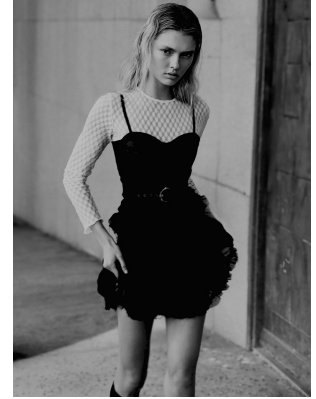

BOSS MODELS

CAPE TOWN

SOPHIE MISZEWSKI

Height: 176cm Bust: 81cm Waist: 61cm Hips: 85cm Shoe: 6 UK Hair: Blonde

BOSS MODELS

CAPE TOWN

SOPHIE MISZEWSKI

Height: 176cm Bust: 81cm Waist: 61cm Hips: 85cm Shoe: 6 UK Hair: Blonde