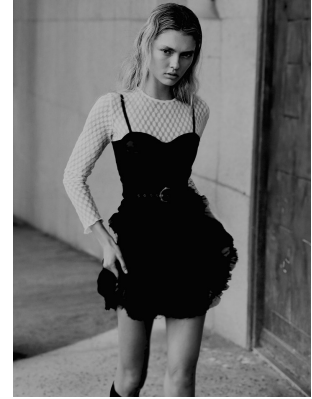

BOSS MODELS

CAPE TOWN

SOPHIE MISZEWSKI

Height: 176cm Bust: 81cm Waist: 61cm Hips: 85cm Shoe: 6 UK Hair: Blonde

BOSS MODELS

CAPE TOWN

SOPHIE MISZEWSKI

Height: 176cm Bust: 81cm Waist: 61cm Hips: 85cm Shoe: 6 UK Hair: Blonde