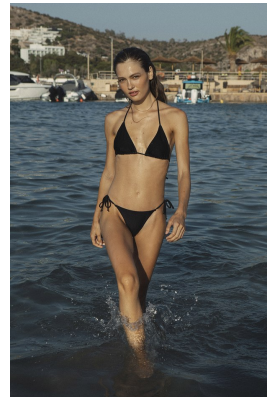

BOSS MODELS

CAPE TOWN

SOPHIE MISZEWSKI

Height: 176cm Bust: 81cm Waist: 61cm Hips: 85cm Shoe: 6 UK Hair: Blonde

BOSS MODELS

CAPE TOWN

SOPHIE MISZEWSKI

Height: 176cm Bust: 81cm Waist: 61cm Hips: 85cm Shoe: 6 UK Hair: Blonde