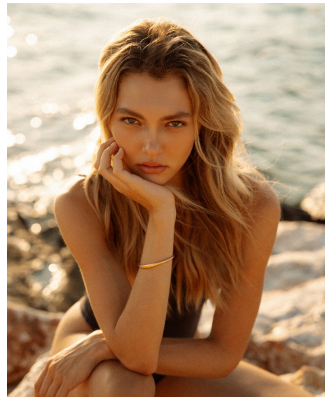

BOSS MODELS

CAPE TOWN

SOPHIE MISZEWSKI

Height: 176cm Bust: 81cm Waist: 61cm Hips: 85cm Shoe: 6 UK Hair: Blonde

BOSS MODELS

CAPE TOWN

SOPHIE MISZEWSKI

Height: 176cm Bust: 81cm Waist: 61cm Hips: 85cm Shoe: 6 UK Hair: Blonde