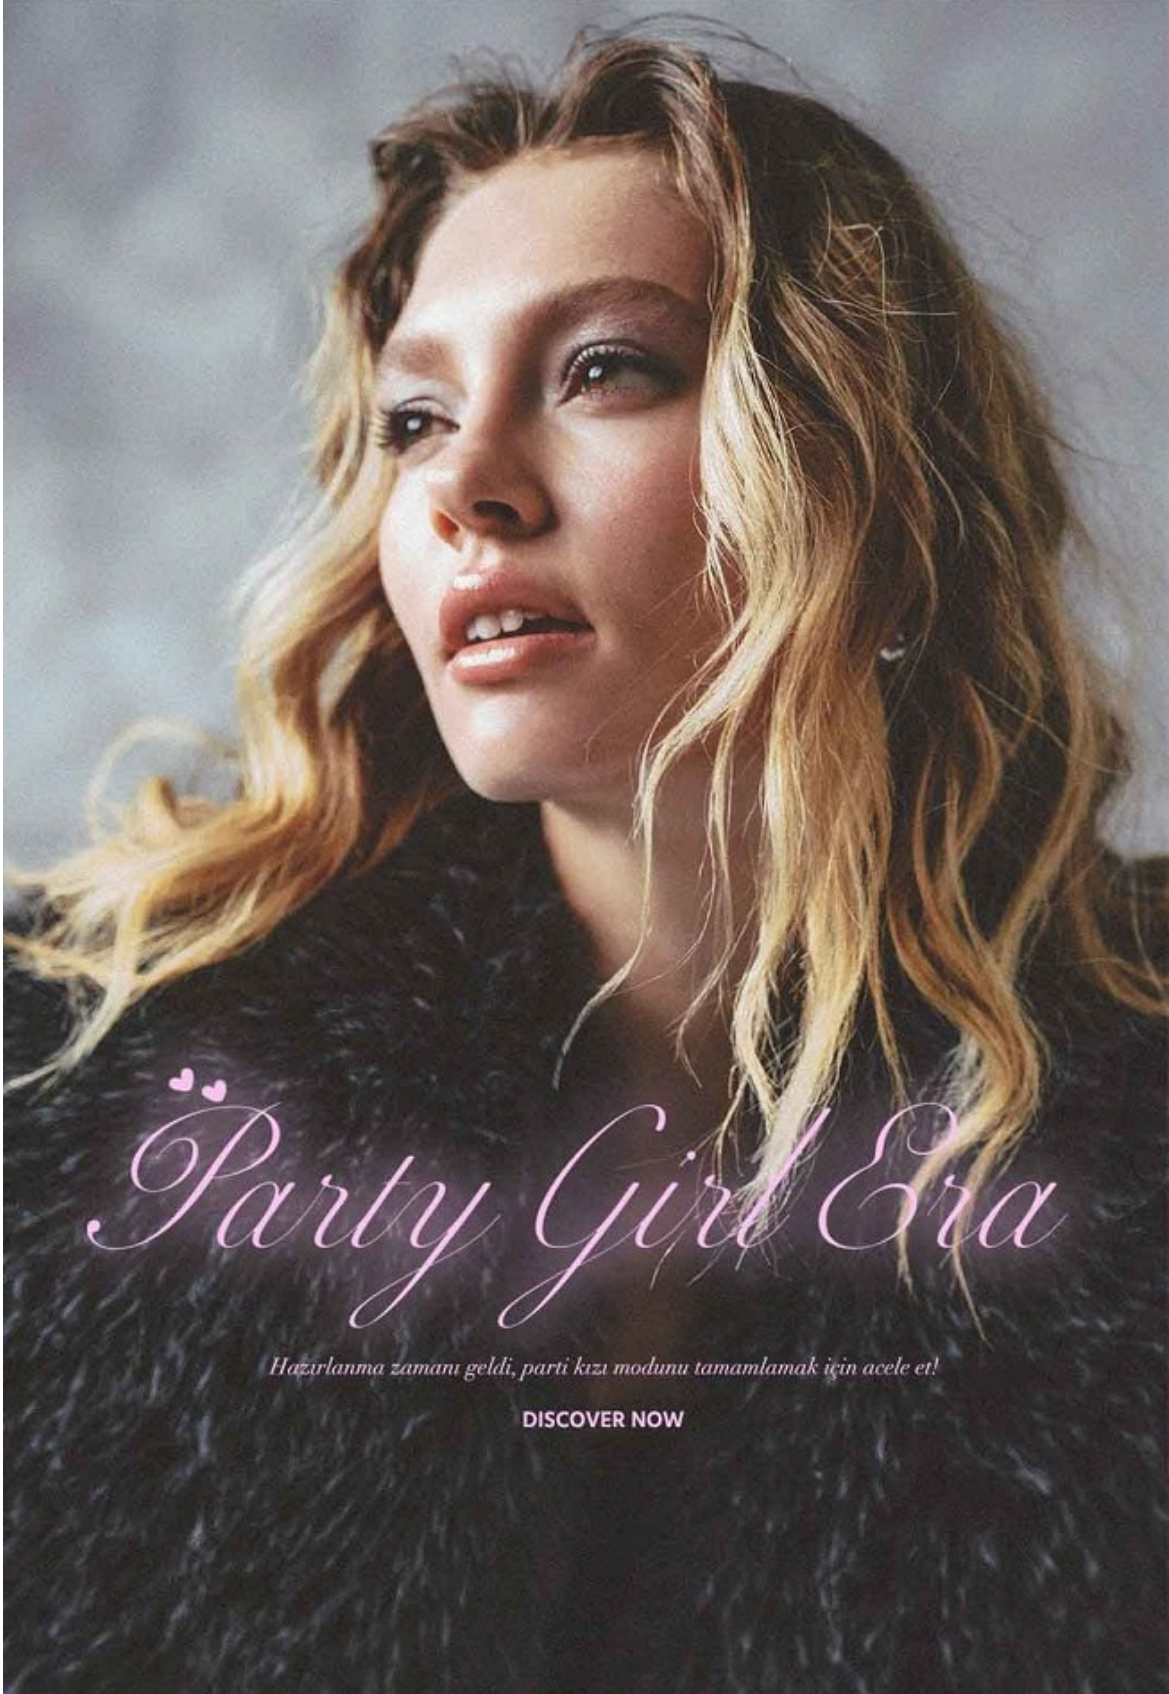

SOPHIE MISZEWSKI

BOSS MODELS

CAPE TOWN

♡♡
Party Girl Era

Hazırlanma zamanı geldi, parti kıza modunu tamamlamak için acele et!

DISCOVER NOW

SOPHIE MISZEWSKI

Height: 176cm Bust: 81cm Waist: 61cm Hips: 85cm Shoe: 6 UK Hair: Blonde