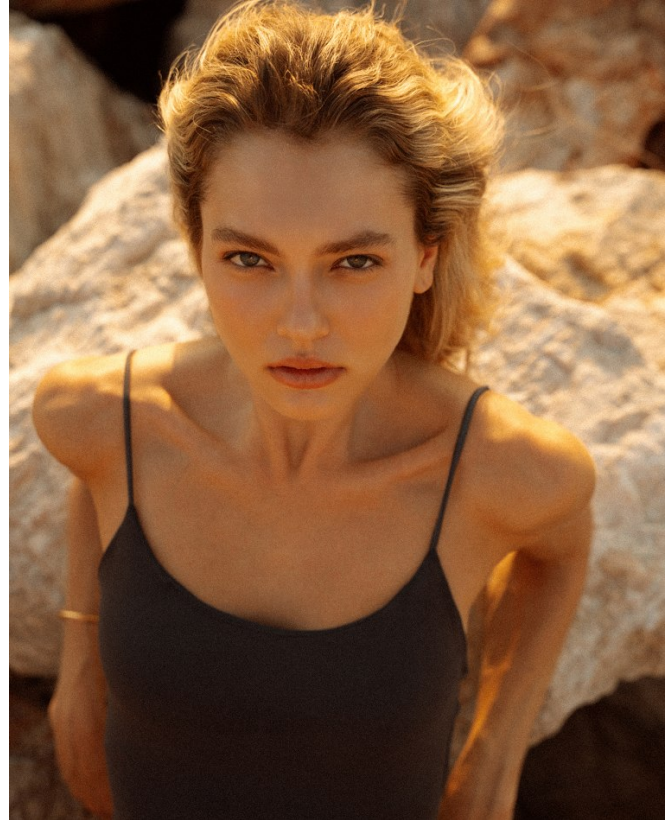

BOSS MODELS

CAPE TOWN

SOPHIE MISZEWSKI

Height: 176cm Bust: 81cm Waist: 61cm Hips: 85cm Shoe: 6 UK Hair: Blonde

BOSS MODELS

CAPE TOWN

SOPHIE MISZEWSKI

Height: 176cm Bust: 81cm Waist: 61cm Hips: 85cm Shoe: 6 UK Hair: Blonde