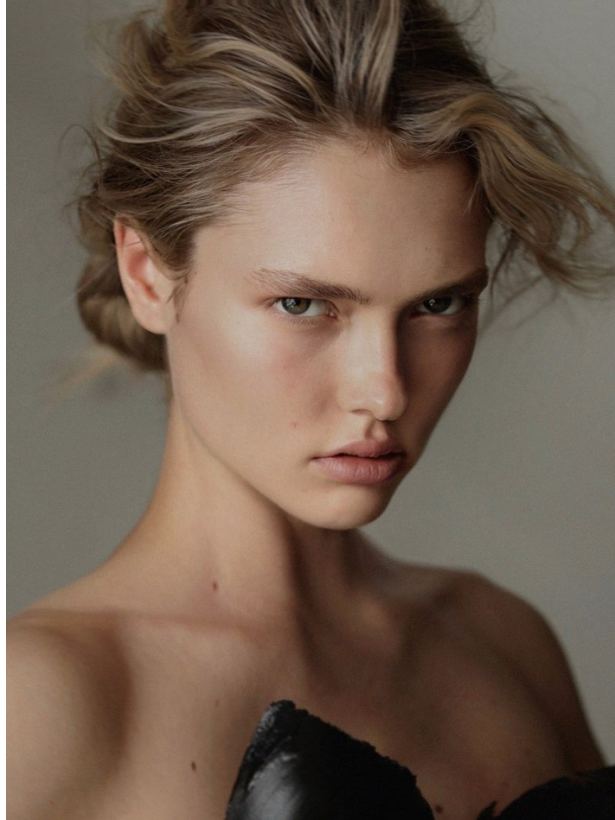

BOSS MODELS

CAPE TOWN

SOPHIE MISZEWSKI

Height: 176cm Bust: 81cm Waist: 61cm Hips: 85cm Shoe: 6 UK Hair: Blonde

BOSS MODELS

CAPE TOWN

SOPHIE MISZEWSKI

Height: 176cm Bust: 81cm Waist: 61cm Hips: 85cm Shoe: 6 UK Hair: Blonde