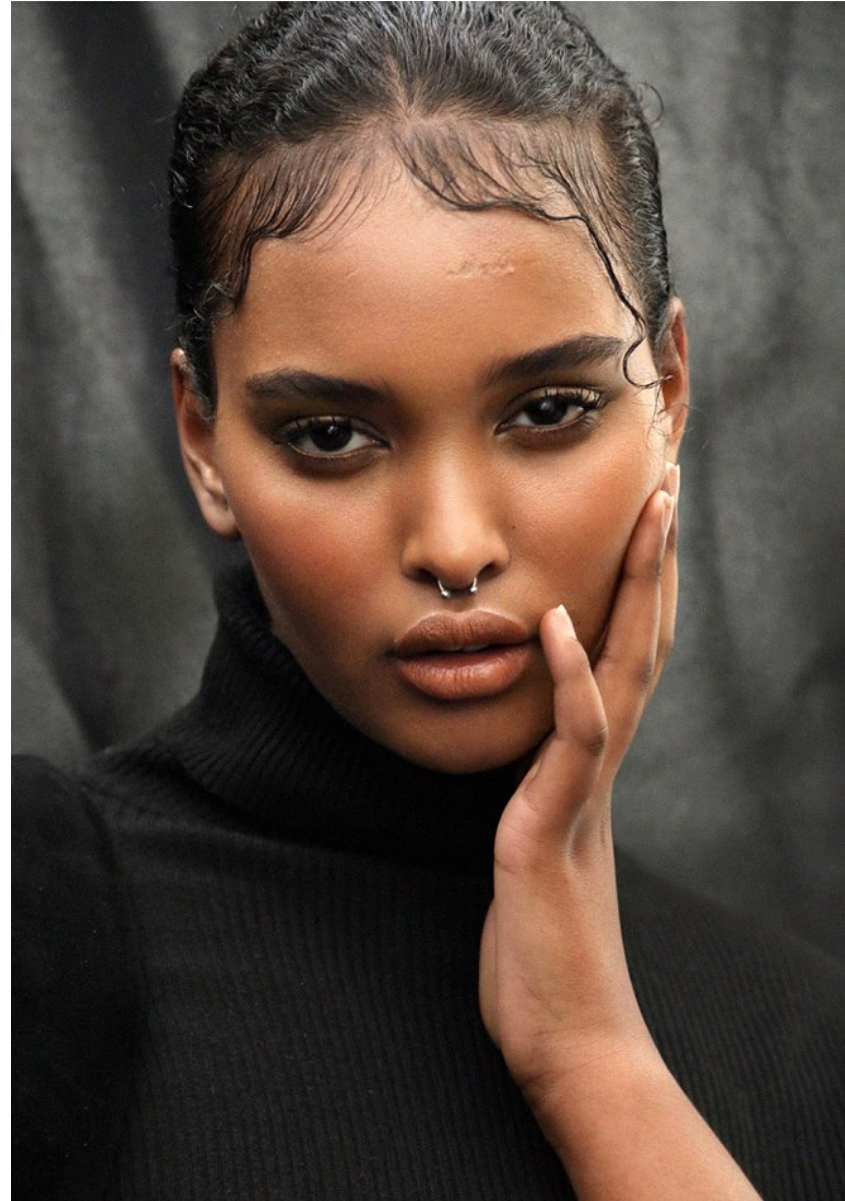

BOSS MODELS

CAPE TOWN

SHIMEI VD WESTHUIZEN

Height: 176cm Bust: 96cm Waist: 76cm Hips: 114cm Shoe: 6 UK Hair: Dark Brown Eyes: Brown