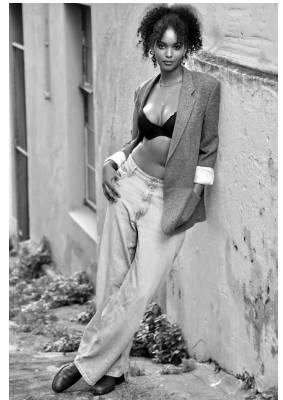

BOSS MODELS

CAPE TOWN

SHIMEI VD WESTHUIZEN

Height: 176cm Bust: 96cm Waist: 76cm Hips: 114cm Shoe: 6 UK Hair: Dark Brown Eyes: Brown

BOSS MODELS

CAPE TOWN

SHIMEI VD WESTHUIZEN

Height: 176cm Bust: 96cm Waist: 76cm Hips: 114cm Shoe: 6 UK Hair: Dark Brown Eyes: Brown

BOSS MODELS

CAPE TOWN

SHIMEI VD WESTHUIZEN

Height: 176cm Bust: 96cm Waist: 76cm Hips: 114cm Shoe: 6 UK Hair: Dark Brown Eyes: Brown