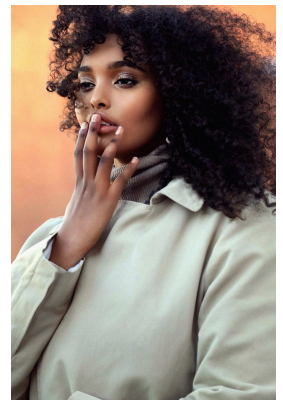

# BOSS MODELS

CAPE TOWN

SHIMEI VD WESTHUIZEN

Height: 176cm Bust: 96cm Waist: 76cm Hips: 114cm Shoe: 6 UK Hair: Dark Brown Eyes: Brown