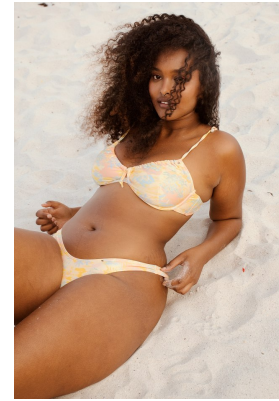

# BOSS MODELS

CAPE TOWN

SHIMEI VD WESTHUIZEN

Height: 176cm Bust: 96cm Waist: 76cm Hips: 114cm Shoe: 6 UK Hair: Dark Brown Eyes: Brown

# BOSS MODELS

CAPE TOWN

## SHIMEI VD WESTHUIZEN

Height: 176cm Bust: 96cm Waist: 76cm Hips: 114cm Shoe: 6 UK Hair: Dark Brown Eyes: Brown