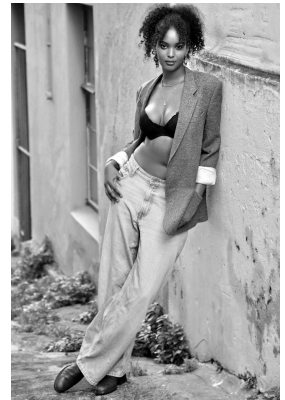

BOSS MODELS

CAPE TOWN

SHIMEI VD WESTHUIZEN

Height: 176cm Bust: 96cm Waist: 76cm Hips: 114cm Shoe: 6 UK Hair: Dark Brown Eyes: Brown

BOSS MODELS

CAPE TOWN

SHIMEI VD WESTHUIZEN

Height: 176cm Bust: 96cm Waist: 76cm Hips: 114cm Shoe: 6 UK Hair: Dark Brown Eyes: Brown

BOSS MODELS

CAPE TOWN

SHIMEI VD WESTHUIZEN

Height: 176cm Bust: 96cm Waist: 76cm Hips: 114cm Shoe: 6 UK Hair: Dark Brown Eyes: Brown