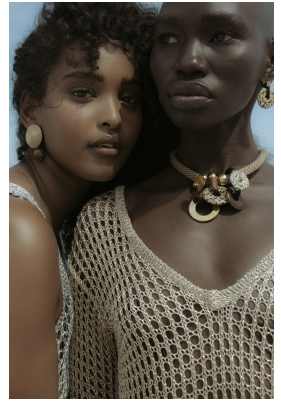

BOSS MODELS

CAPE TOWN

SHIMEI VD WESTHUIZEN

Height: 176cm Bust: 96cm Waist: 76cm Hips: 114cm Shoe: 6 UK Hair: Dark Brown Eyes: Brown

BOSS MODELS

CAPE TOWN

SHIMEI VD WESTHUIZEN

Height: 176cm Bust: 96cm Waist: 76cm Hips: 114cm Shoe: 6 UK Hair: Dark Brown Eyes: Brown

BOSS MODELS

CAPE TOWN

SHIMEI VD WESTHUIZEN

Height: 176cm Bust: 96cm Waist: 76cm Hips: 114cm Shoe: 6 UK Hair: Dark Brown Eyes: Brown