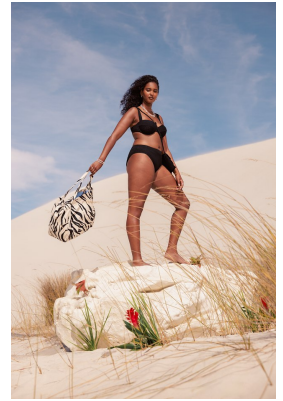

# BOSS MODELS

CAPE TOWN

SHIMEI VD WESTHUIZEN

Height: 176cm Bust: 96cm Waist: 76cm Hips: 114cm Shoe: 6 UK Hair: Dark Brown Eyes: Brown

# BOSS MODELS

CAPE TOWN

## SHIMEI VD WESTHUIZEN

Height: 176cm Bust: 96cm Waist: 76cm Hips: 114cm Shoe: 6 UK Hair: Dark Brown Eyes: Brown