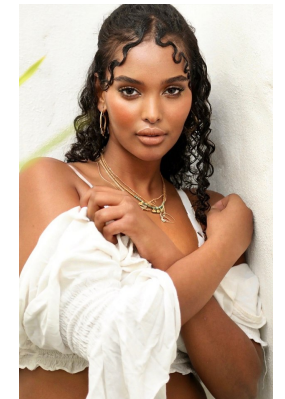

BOSS MODELS

CAPE TOWN

SHIMEI VD WESTHUIZEN

Height: 176cm Bust: 96cm Waist: 76cm Hips: 114cm Shoe: 6 UK Hair: Dark Brown Eyes: Brown

BOSS MODELS

CAPE TOWN

SHIMEI VD WESTHUIZEN

Height: 176cm Bust: 96cm Waist: 76cm Hips: 114cm Shoe: 6 UK Hair: Dark Brown Eyes: Brown

BOSS MODELS

CAPE TOWN

SHIMEI VD WESTHUIZEN

Height: 176cm Bust: 96cm Waist: 76cm Hips: 114cm Shoe: 6 UK Hair: Dark Brown Eyes: Brown