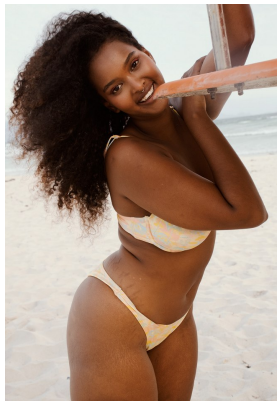

# BOSS MODELS

CAPE TOWN

SHIMEI VD WESTHUIZEN

Height: 176cm Bust: 96cm Waist: 76cm Hips: 114cm Shoe: 6 UK Hair: Dark Brown Eyes: Brown

# BOSS MODELS

CAPE TOWN

## SHIMEI VD WESTHUIZEN

Height: 176cm Bust: 96cm Waist: 76cm Hips: 114cm Shoe: 6 UK Hair: Dark Brown Eyes: Brown