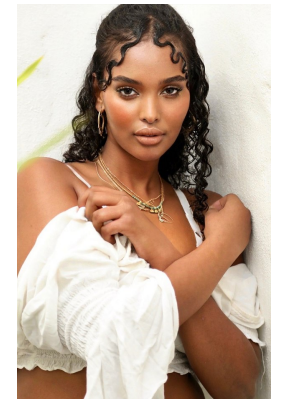

BOSS MODELS

CAPE TOWN

SHIMEI VD WESTHUIZEN

Height: 176cm Bust: 96cm Waist: 76cm Hips: 114cm Shoe: 6 UK Hair: Dark Brown Eyes: Brown

BOSS MODELS

CAPE TOWN

SHIMEI VD WESTHUIZEN

Height: 176cm Bust: 96cm Waist: 76cm Hips: 114cm Shoe: 6 UK Hair: Dark Brown Eyes: Brown

BOSS MODELS

CAPE TOWN

SHIMEI VD WESTHUIZEN

Height: 176cm Bust: 96cm Waist: 76cm Hips: 114cm Shoe: 6 UK Hair: Dark Brown Eyes: Brown