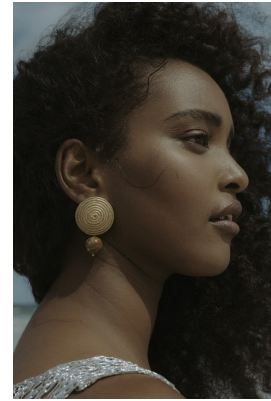

BOSS MODELS

CAPE TOWN

SHIMEI VD WESTHUIZEN

Height: 176cm Bust: 96cm Waist: 76cm Hips: 114cm Shoe: 6 UK Hair: Dark Brown Eyes: Brown

BOSS MODELS

CAPE TOWN

SHIMEI VD WESTHUIZEN

Height: 176cm Bust: 96cm Waist: 76cm Hips: 114cm Shoe: 6 UK Hair: Dark Brown Eyes: Brown

BOSS MODELS

CAPE TOWN

SHIMEI VD WESTHUIZEN

Height: 176cm Bust: 96cm Waist: 76cm Hips: 114cm Shoe: 6 UK Hair: Dark Brown Eyes: Brown