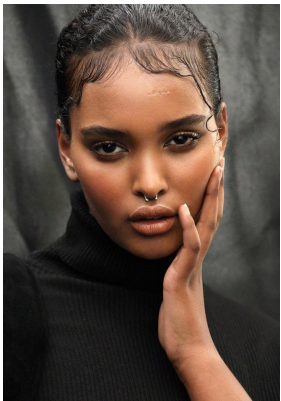

BOSS MODELS

CAPE TOWN

SHIMEI VD WESTHUIZEN

Height: 176cm Bust: 96cm Waist: 76cm Hips: 114cm Shoe: 6 UK Hair: Dark Brown Eyes: Brown

BOSS MODELS

CAPE TOWN

SHIMEI VD WESTHUIZEN

Height: 176cm Bust: 96cm Waist: 76cm Hips: 114cm Shoe: 6 UK Hair: Dark Brown Eyes: Brown

BOSS MODELS

CAPE TOWN

SHIMEI VD WESTHUIZEN

Height: 176cm Bust: 96cm Waist: 76cm Hips: 114cm Shoe: 6 UK Hair: Dark Brown Eyes: Brown