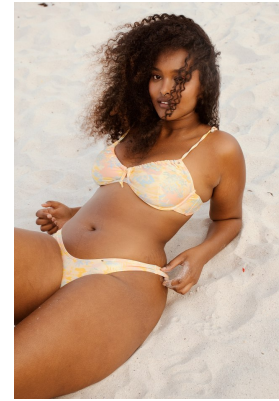

BOSS MODELS

CAPE TOWN

SHIMEI VD WESTHUIZEN

Height: 176cm Bust: 96cm Waist: 76cm Hips: 114cm Shoe: 6 UK Hair: Dark Brown Eyes: Brown

BOSS MODELS

CAPE TOWN

SHIMEI VD WESTHUIZEN

Height: 176cm Bust: 96cm Waist: 76cm Hips: 114cm Shoe: 6 UK Hair: Dark Brown Eyes: Brown

BOSS MODELS

CAPE TOWN

SHIMEI VD WESTHUIZEN

Height: 176cm Bust: 96cm Waist: 76cm Hips: 114cm Shoe: 6 UK Hair: Dark Brown Eyes: Brown