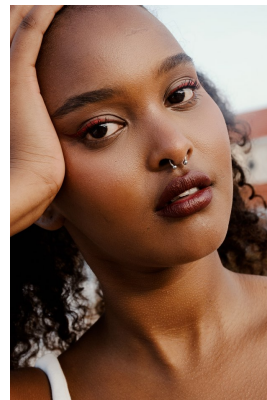

# BOSS MODELS

CAPE TOWN

SHIMEI VD WESTHUIZEN

Height: 176cm Bust: 96cm Waist: 76cm Hips: 114cm Shoe: 6 UK Hair: Dark Brown Eyes: Brown

# BOSS MODELS

CAPE TOWN

## SHIMEI VD WESTHUIZEN

Height: 176cm Bust: 96cm Waist: 76cm Hips: 114cm Shoe: 6 UK Hair: Dark Brown Eyes: Brown