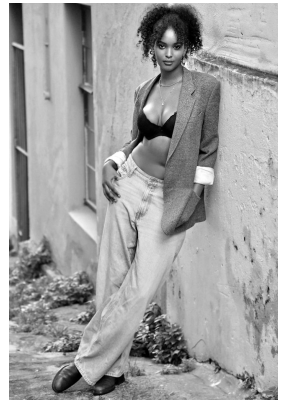

# BOSS MODELS

CAPE TOWN

SHIMEI VD WESTHUIZEN

Height: 176cm Bust: 96cm Waist: 76cm Hips: 114cm Shoe: 6 UK Hair: Dark Brown Eyes: Brown