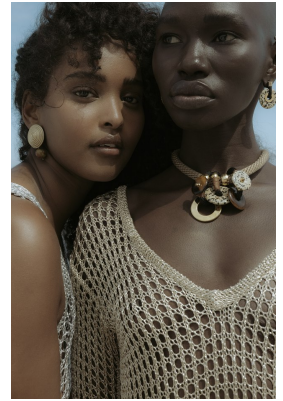

# BOSS MODELS

CAPE TOWN

SHIMEI VD WESTHUIZEN

Height: 176cm Bust: 96cm Waist: 76cm Hips: 114cm Shoe: 6 UK Hair: Dark Brown Eyes: Brown

# BOSS MODELS

CAPE TOWN

## SHIMEI VD WESTHUIZEN

Height: 176cm Bust: 96cm Waist: 76cm Hips: 114cm Shoe: 6 UK Hair: Dark Brown Eyes: Brown