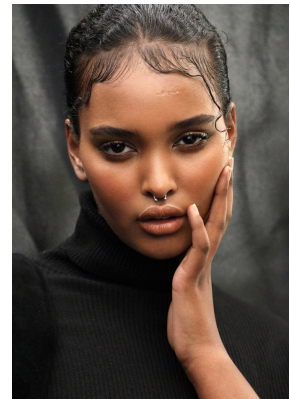

BOSS MODELS

CAPE TOWN

SHIMEI VD WESTHUIZEN

Height: 176cm Bust: 96cm Waist: 76cm Hips: 114cm Shoe: 6 UK Hair: Dark Brown Eyes: Brown

BOSS MODELS

CAPE TOWN

SHIMEI VD WESTHUIZEN

Height: 176cm Bust: 96cm Waist: 76cm Hips: 114cm Shoe: 6 UK Hair: Dark Brown Eyes: Brown

BOSS MODELS

CAPE TOWN

SHIMEI VD WESTHUIZEN

Height: 176cm Bust: 96cm Waist: 76cm Hips: 114cm Shoe: 6 UK Hair: Dark Brown Eyes: Brown