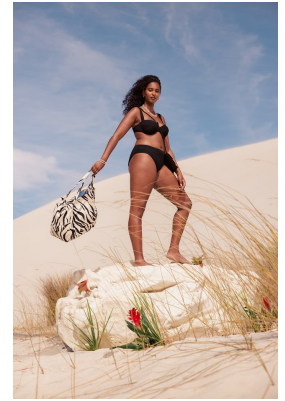

BOSS MODELS

CAPE TOWN

SHIMEI VD WESTHUIZEN

Height: 176cm Bust: 96cm Waist: 76cm Hips: 114cm Shoe: 6 UK Hair: Dark Brown Eyes: Brown

BOSS MODELS

CAPE TOWN

SHIMEI VD WESTHUIZEN

Height: 176cm Bust: 96cm Waist: 76cm Hips: 114cm Shoe: 6 UK Hair: Dark Brown Eyes: Brown

BOSS MODELS

CAPE TOWN

SHIMEI VD WESTHUIZEN

Height: 176cm Bust: 96cm Waist: 76cm Hips: 114cm Shoe: 6 UK Hair: Dark Brown Eyes: Brown