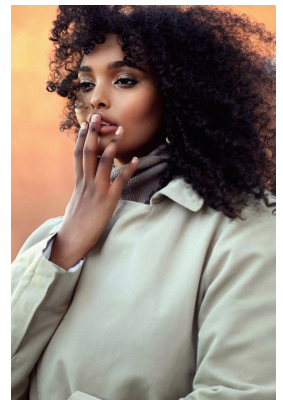

BOSS MODELS

CAPE TOWN

SHIMEI VD WESTHUIZEN

Height: 176cm Bust: 96cm Waist: 76cm Hips: 114cm Shoe: 6 UK Hair: Dark Brown Eyes: Brown

BOSS MODELS

CAPE TOWN

SHIMEI VD WESTHUIZEN

Height: 176cm Bust: 96cm Waist: 76cm Hips: 114cm Shoe: 6 UK Hair: Dark Brown Eyes: Brown

BOSS MODELS

CAPE TOWN

SHIMEI VD WESTHUIZEN

Height: 176cm Bust: 96cm Waist: 76cm Hips: 114cm Shoe: 6 UK Hair: Dark Brown Eyes: Brown