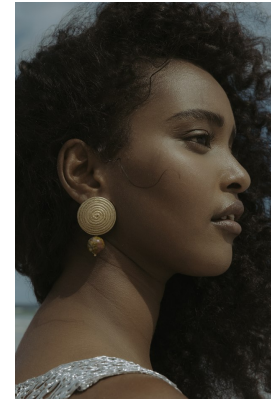

# BOSS MODELS

CAPE TOWN

SHIMEI VD WESTHUIZEN

Height: 176cm Bust: 96cm Waist: 76cm Hips: 114cm Shoe: 6 UK Hair: Dark Brown Eyes: Brown

# BOSS MODELS

CAPE TOWN

## SHIMEI VD WESTHUIZEN

Height: 176cm Bust: 96cm Waist: 76cm Hips: 114cm Shoe: 6 UK Hair: Dark Brown Eyes: Brown