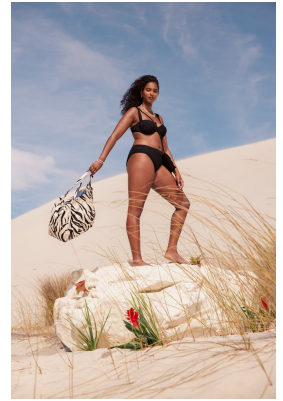

BOSS MODELS

CAPE TOWN

SHIMEI VD WESTHUIZEN

Height: 176cm Bust: 96cm Waist: 76cm Hips: 114cm Shoe: 6 UK Hair: Dark Brown Eyes: Brown

BOSS MODELS

CAPE TOWN

SHIMEI VD WESTHUIZEN

Height: 176cm Bust: 96cm Waist: 76cm Hips: 114cm Shoe: 6 UK Hair: Dark Brown Eyes: Brown

BOSS MODELS

CAPE TOWN

SHIMEI VD WESTHUIZEN

Height: 176cm Bust: 96cm Waist: 76cm Hips: 114cm Shoe: 6 UK Hair: Dark Brown Eyes: Brown