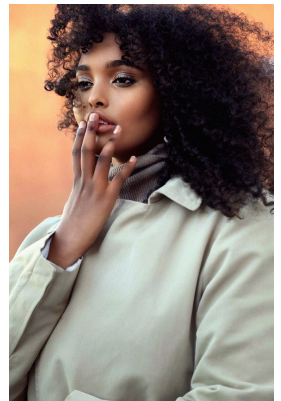

BOSS MODELS

CAPE TOWN

SHIMEI VD WESTHUIZEN

Height: 176cm Bust: 96cm Waist: 76cm Hips: 114cm Shoe: 6 UK Hair: Dark Brown Eyes: Brown

BOSS MODELS

CAPE TOWN

SHIMEI VD WESTHUIZEN

Height: 176cm Bust: 96cm Waist: 76cm Hips: 114cm Shoe: 6 UK Hair: Dark Brown Eyes: Brown

BOSS MODELS

CAPE TOWN

SHIMEI VD WESTHUIZEN

Height: 176cm Bust: 96cm Waist: 76cm Hips: 114cm Shoe: 6 UK Hair: Dark Brown Eyes: Brown