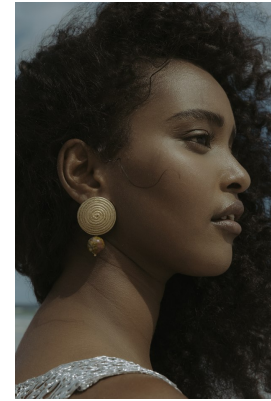

BOSS MODELS

CAPE TOWN

SHIMEI VD WESTHUIZEN

Height: 176cm Bust: 96cm Waist: 76cm Hips: 114cm Shoe: 6 UK Hair: Dark Brown Eyes: Brown

BOSS MODELS

CAPE TOWN

SHIMEI VD WESTHUIZEN

Height: 176cm Bust: 96cm Waist: 76cm Hips: 114cm Shoe: 6 UK Hair: Dark Brown Eyes: Brown

BOSS MODELS

CAPE TOWN

SHIMEI VD WESTHUIZEN

Height: 176cm Bust: 96cm Waist: 76cm Hips: 114cm Shoe: 6 UK Hair: Dark Brown Eyes: Brown