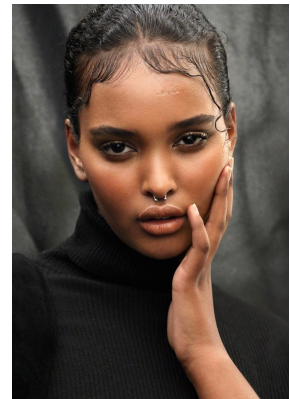

# BOSS MODELS

CAPE TOWN

SHIMEI VD WESTHUIZEN

Height: 176cm Bust: 96cm Waist: 76cm Hips: 114cm Shoe: 6 UK Hair: Dark Brown Eyes: Brown

# BOSS MODELS

CAPE TOWN