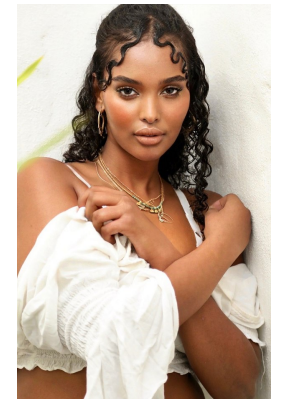

# BOSS MODELS

CAPE TOWN

SHIMEI VD WESTHUIZEN

Height: 176cm Bust: 96cm Waist: 76cm Hips: 114cm Shoe: 6 UK Hair: Dark Brown Eyes: Brown