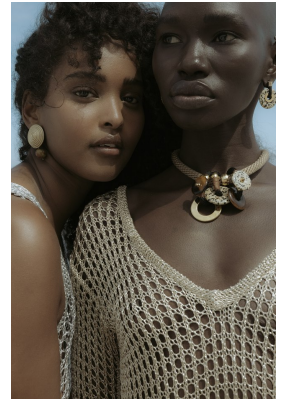

BOSS MODELS

CAPE TOWN

SHIMEI VD WESTHUIZEN

Height: 176cm Bust: 96cm Waist: 76cm Hips: 114cm Shoe: 6 UK Hair: Dark Brown Eyes: Brown

BOSS MODELS

CAPE TOWN

SHIMEI VD WESTHUIZEN

Height: 176cm Bust: 96cm Waist: 76cm Hips: 114cm Shoe: 6 UK Hair: Dark Brown Eyes: Brown

BOSS MODELS

CAPE TOWN

SHIMEI VD WESTHUIZEN

Height: 176cm Bust: 96cm Waist: 76cm Hips: 114cm Shoe: 6 UK Hair: Dark Brown Eyes: Brown