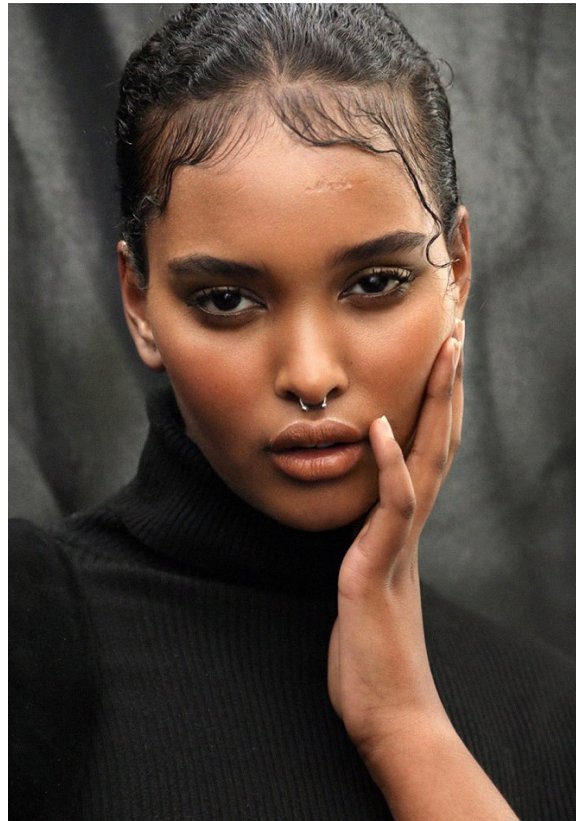

BOSS MODELS

CAPE TOWN

SHIMEI VD WESTHUIZEN

Height: 176cm Bust: 96cm Waist: 76cm Hips: 114cm Shoe: 6 UK Hair: Dark Brown Eyes: Brown