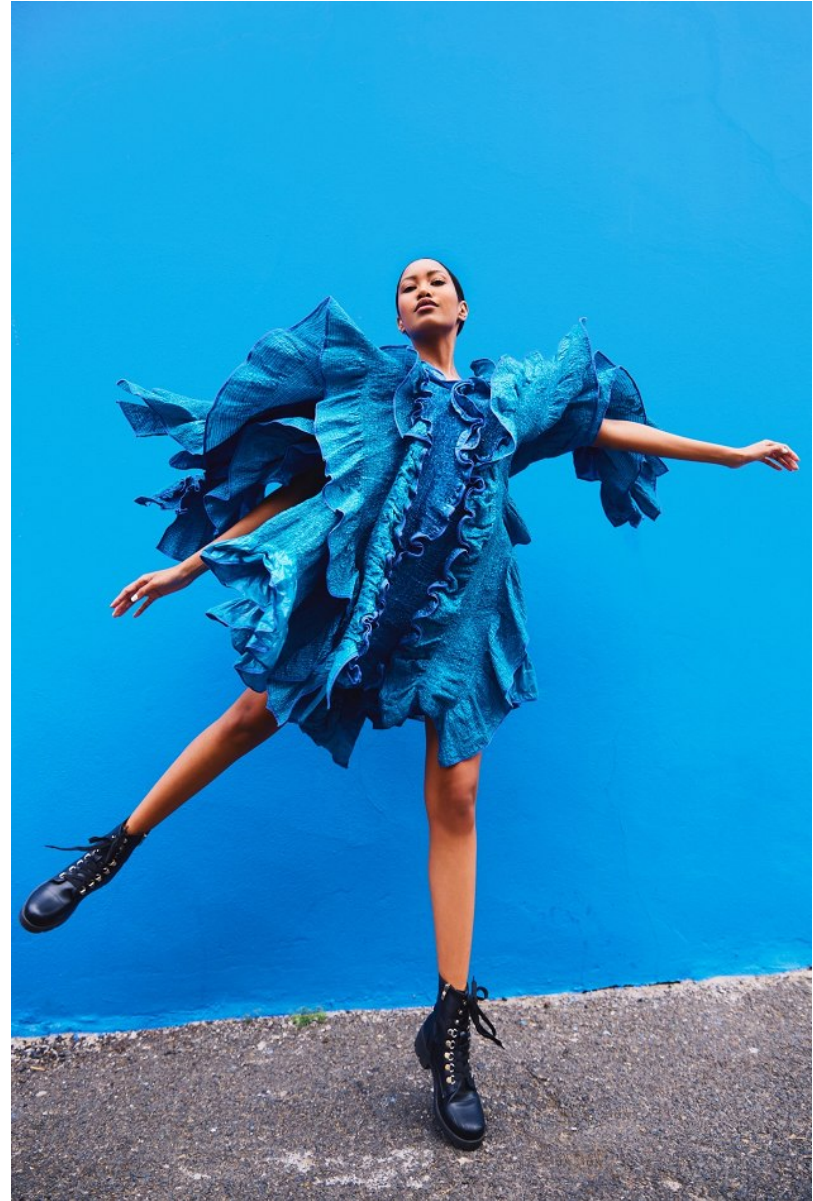

BOSS MODELS

CAPE TOWN

AMBER CHANTE LANDERS

Height: 170cm Bust: 74cm Waist: 56cm Hips: 88cm Shoe: 5 UK Hair: Dark Brown Eyes: Brown