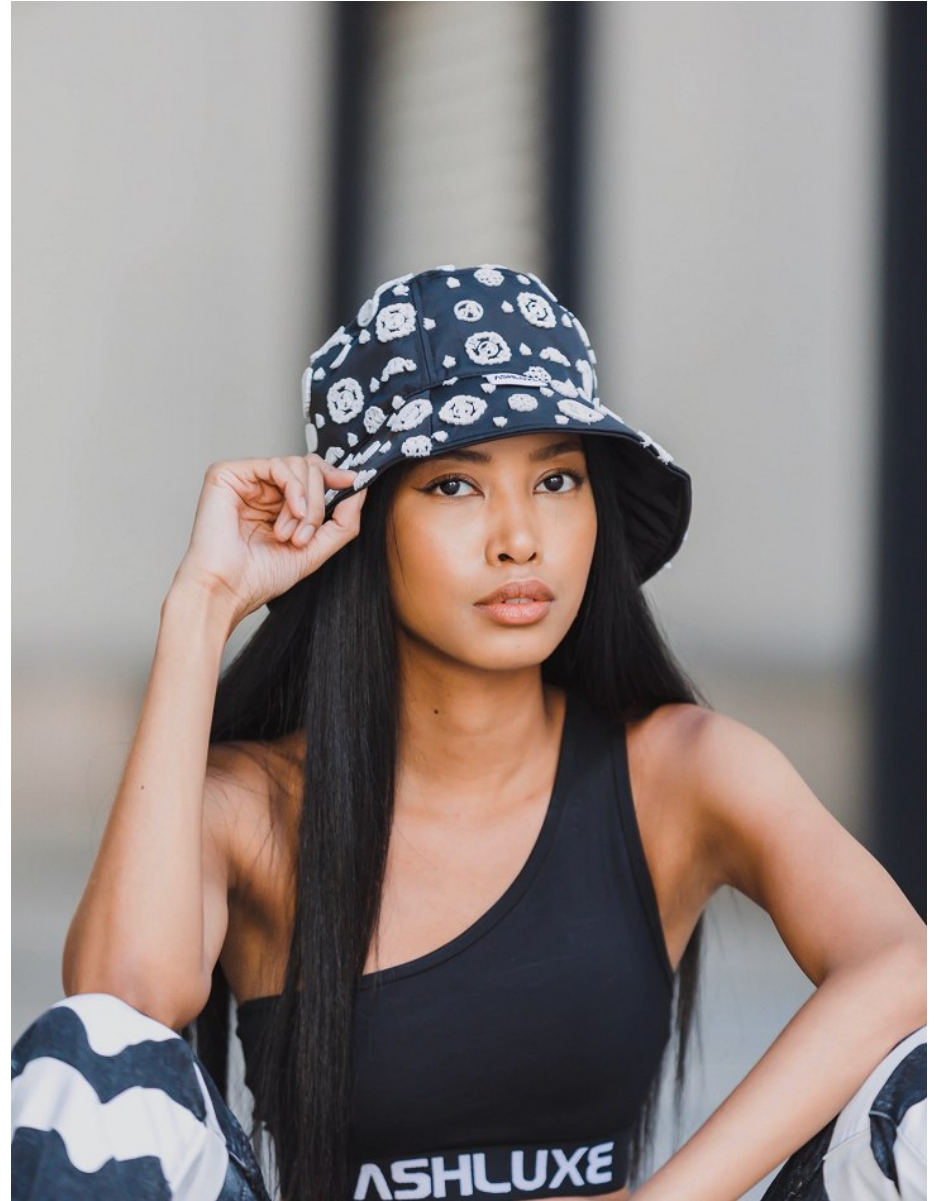

BOSS MODELS

CAPE TOWN

AMBER CHANTE LANDERS

Height: 170cm Bust: 74cm Waist: 56cm Hips: 88cm Shoe: 5 UK Hair: Dark Brown Eyes: Brown