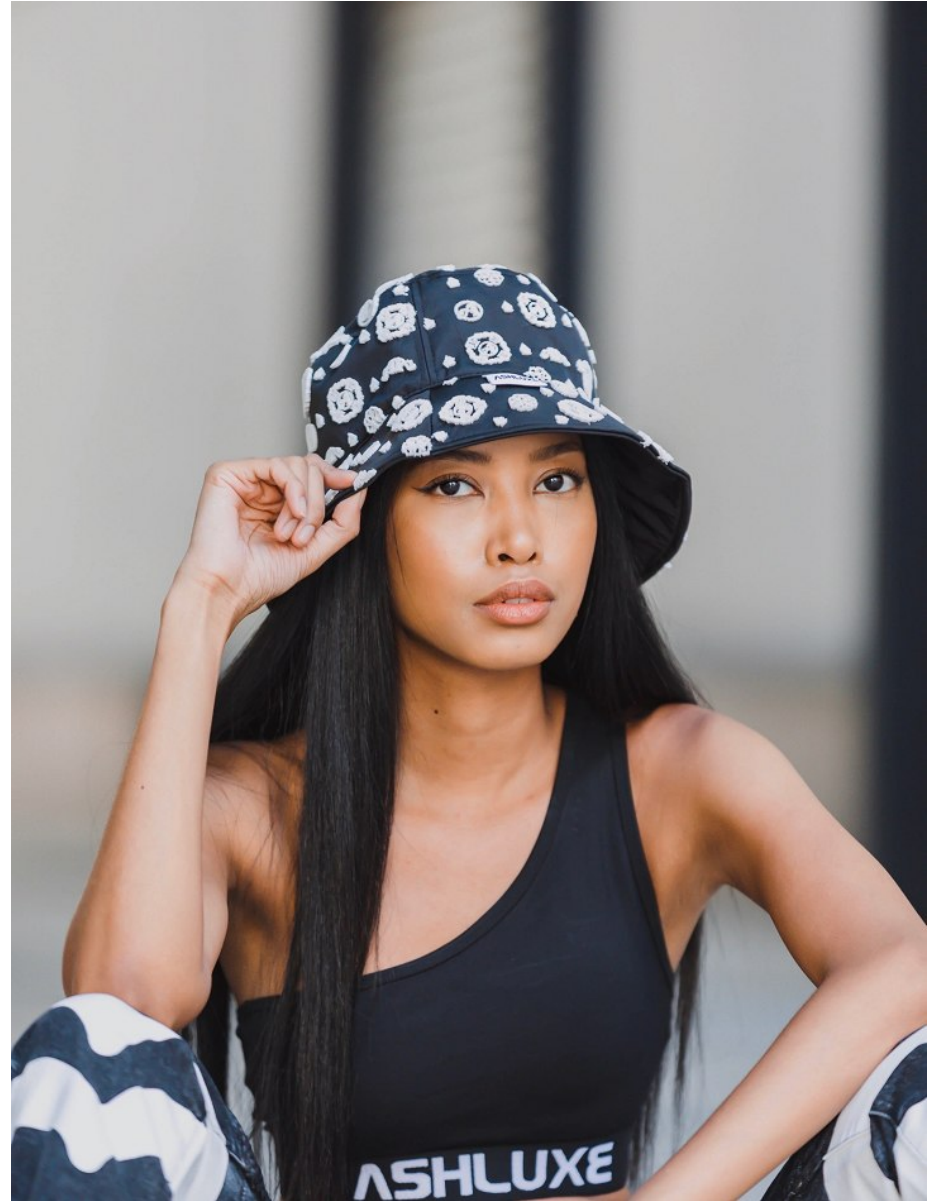

BOSS MODELS

CAPE TOWN

AMBER CHANTE LANDERS

Height: 170cm Bust: 74cm Waist: 56cm Hips: 88cm Shoe: 5 UK Hair: Dark Brown Eyes: Brown

BOSS MODELS

CAPE TOWN

AMBER CHANTE LANDERS

Height: 170cm Bust: 74cm Waist: 56cm Hips: 88cm Shoe: 5 UK Hair: Dark Brown Eyes: Brown