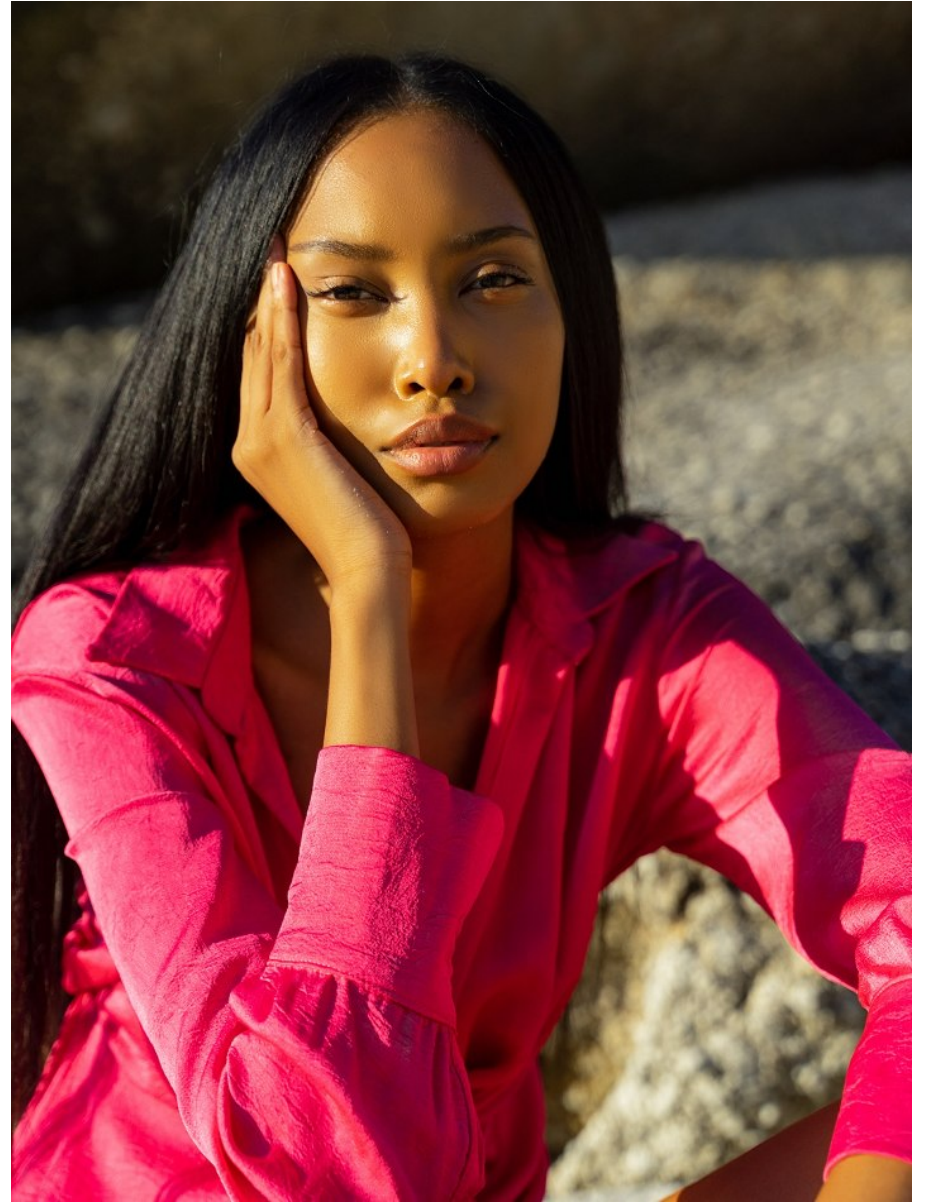

BOSS MODELS

CAPE TOWN

AMBER CHANTE LANDERS

Height: 170cm Bust: 74cm Waist: 56cm Hips: 88cm Shoe: 5 UK Hair: Dark Brown Eyes: Brown