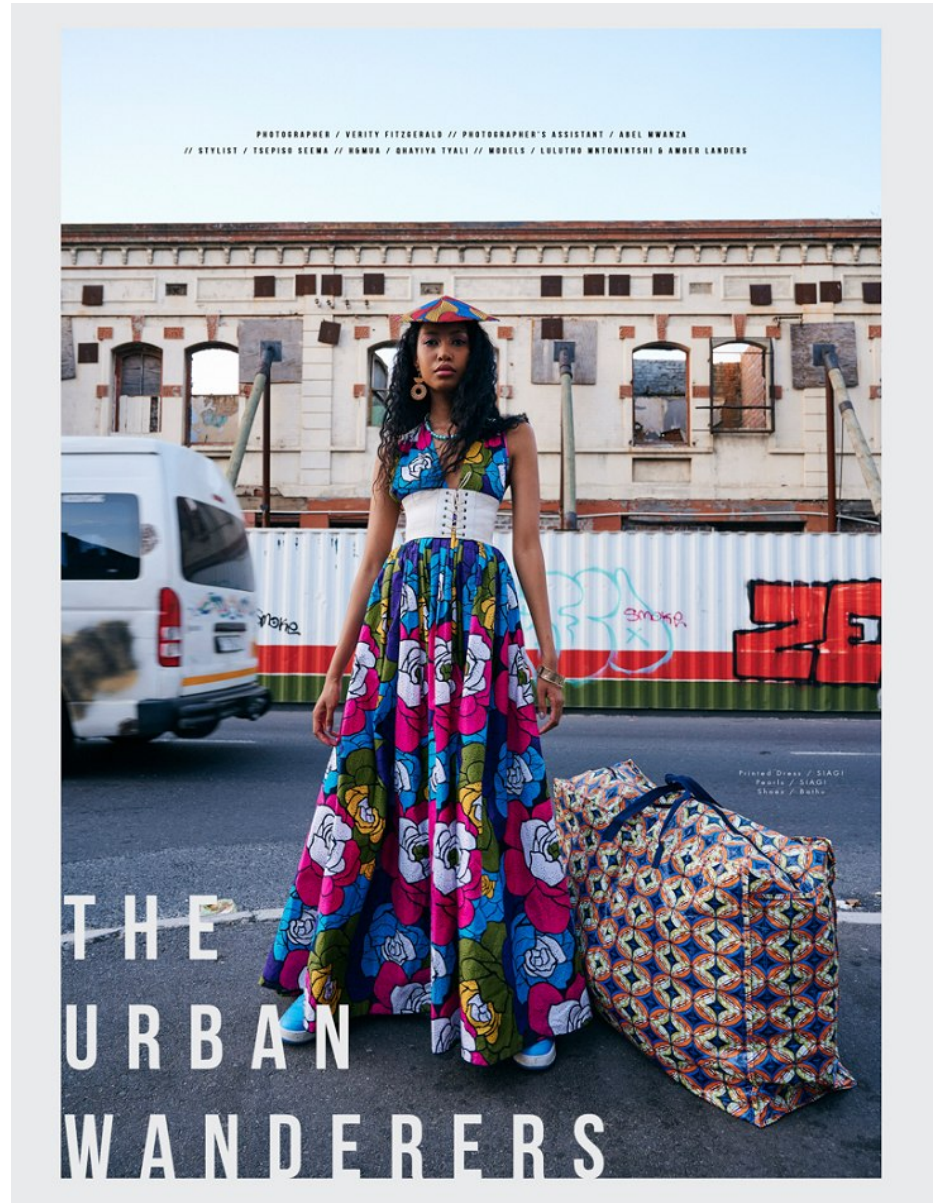

BOSS MODELS

CAPE TOWN

AMBER CHANTE LANDERS

Height: 170cm Bust: 74cm Waist: 56cm Hips: 88cm Shoe: 5 UK Hair: Dark Brown Eyes: Brown