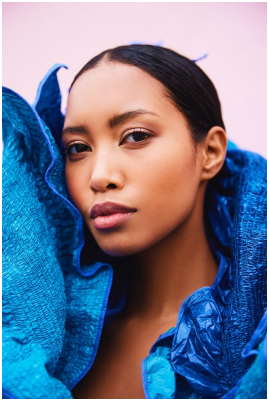

BOSS MODELS

CAPE TOWN

AMBER CHANTE LANDERS

Height: 170cm Bust: 74cm Waist: 56cm Hips: 88cm Shoe: 5 UK Hair: Dark Brown Eyes: Brown

BOSS MODELS

CAPE TOWN

AMBER CHANTE LANDERS

Height: 170cm Bust: 74cm Waist: 56cm Hips: 88cm Shoe: 5 UK Hair: Dark Brown Eyes: Brown

BOSS MODELS

CAPE TOWN

AMBER CHANTE LANDERS

Height: 170cm Bust: 74cm Waist: 56cm Hips: 88cm Shoe: 5 UK Hair: Dark Brown Eyes: Brown