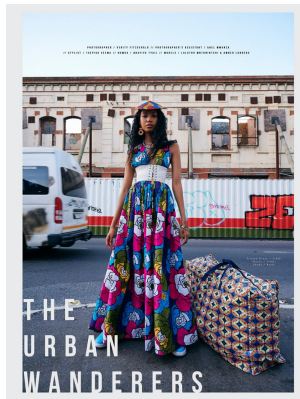

BOSS MODELS

CAPE TOWN

AMBER CHANTE LANDERS

Height: 170cm Bust: 74cm Waist: 56cm Hips: 88cm Shoe: 5 UK Hair: Dark Brown Eyes: Brown

BOSS MODELS

CAPE TOWN

AMBER CHANTE LANDERS

Height: 170cm Bust: 74cm Waist: 56cm Hips: 88cm Shoe: 5 UK Hair: Dark Brown Eyes: Brown

BOSS MODELS

CAPE TOWN

AMBER CHANTE LANDERS

Height: 170cm Bust: 74cm Waist: 56cm Hips: 88cm Shoe: 5 UK Hair: Dark Brown Eyes: Brown