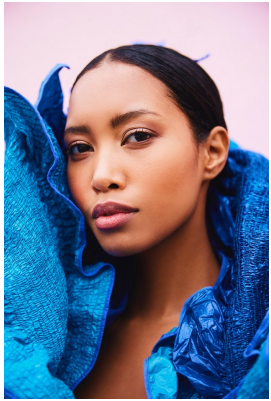

BOSS MODELS

CAPE TOWN

AMBER CHANTE LANDERS

Height: 170cm Bust: 74cm Waist: 56cm Hips: 88cm Shoe: 5 UK Hair: Dark Brown Eyes: Brown

BOSS MODELS

CAPE TOWN

AMBER CHANTE LANDERS

Height: 170cm Bust: 74cm Waist: 56cm Hips: 88cm Shoe: 5 UK Hair: Dark Brown Eyes: Brown

BOSS MODELS

CAPE TOWN

AMBER CHANTE LANDERS

Height: 170cm Bust: 74cm Waist: 56cm Hips: 88cm Shoe: 5 UK Hair: Dark Brown Eyes: Brown