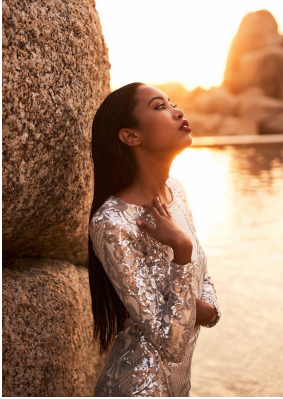

BOSS MODELS

CAPE TOWN

AMBER CHANTE LANDERS

Height: 170cm Bust: 74cm Waist: 56cm Hips: 88cm Shoe: 5 UK Hair: Dark Brown Eyes: Brown

BOSS MODELS

CAPE TOWN

AMBER CHANTE LANDERS

Height: 170cm Bust: 74cm Waist: 56cm Hips: 88cm Shoe: 5 UK Hair: Dark Brown Eyes: Brown

BOSS MODELS

CAPE TOWN

AMBER CHANTE LANDERS

Height: 170cm Bust: 74cm Waist: 56cm Hips: 88cm Shoe: 5 UK Hair: Dark Brown Eyes: Brown