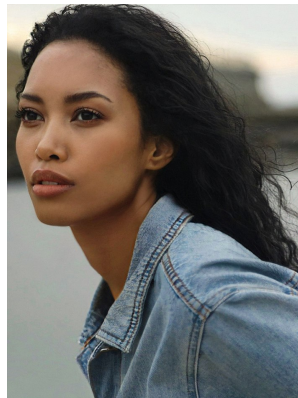

BOSS MODELS

CAPE TOWN

AMBER CHANTE LANDERS

Height: 170cm Bust: 74cm Waist: 56cm Hips: 88cm Shoe: 5 UK Hair: Dark Brown Eyes: Brown

BOSS MODELS

CAPE TOWN

AMBER CHANTE LANDERS

Height: 170cm Bust: 74cm Waist: 56cm Hips: 88cm Shoe: 5 UK Hair: Dark Brown Eyes: Brown

BOSS MODELS

CAPE TOWN

AMBER CHANTE LANDERS

Height: 170cm Bust: 74cm Waist: 56cm Hips: 88cm Shoe: 5 UK Hair: Dark Brown Eyes: Brown