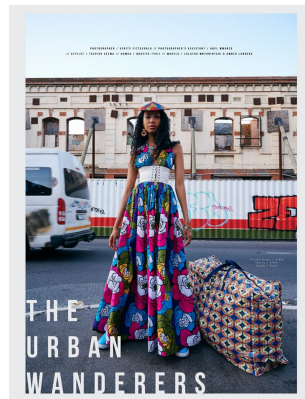

BOSS MODELS

CAPE TOWN

AMBER CHANTE LANDERS

Height: 170cm Bust: 74cm Waist: 56cm Hips: 88cm Shoe: 5 UK Hair: Dark Brown Eyes: Brown

BOSS MODELS

CAPE TOWN

AMBER CHANTE LANDERS

Height: 170cm Bust: 74cm Waist: 56cm Hips: 88cm Shoe: 5 UK Hair: Dark Brown Eyes: Brown

BOSS MODELS

CAPE TOWN

AMBER CHANTE LANDERS

Height: 170cm Bust: 74cm Waist: 56cm Hips: 88cm Shoe: 5 UK Hair: Dark Brown Eyes: Brown