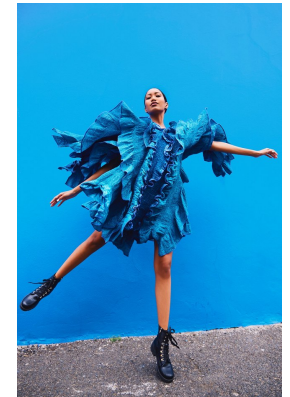

BOSS MODELS

CAPE TOWN

AMBER CHANTE LANDERS

Height: 170cm Bust: 74cm Waist: 56cm Hips: 88cm Shoe: 5 UK Hair: Dark Brown Eyes: Brown

BOSS MODELS

CAPE TOWN

AMBER CHANTE LANDERS

Height: 170cm Bust: 74cm Waist: 56cm Hips: 88cm Shoe: 5 UK Hair: Dark Brown Eyes: Brown

BOSS MODELS

CAPE TOWN

AMBER CHANTE LANDERS

Height: 170cm Bust: 74cm Waist: 56cm Hips: 88cm Shoe: 5 UK Hair: Dark Brown Eyes: Brown