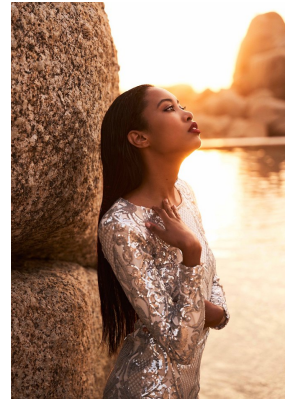

BOSS MODELS

CAPE TOWN

AMBER CHANTE LANDERS

Height: 170cm Bust: 74cm Waist: 56cm Hips: 88cm Shoe: 5 UK Hair: Dark Brown Eyes: Brown

BOSS MODELS

CAPE TOWN

AMBER CHANTE LANDERS

Height: 170cm Bust: 74cm Waist: 56cm Hips: 88cm Shoe: 5 UK Hair: Dark Brown Eyes: Brown

BOSS MODELS

CAPE TOWN

AMBER CHANTE LANDERS

Height: 170cm Bust: 74cm Waist: 56cm Hips: 88cm Shoe: 5 UK Hair: Dark Brown Eyes: Brown