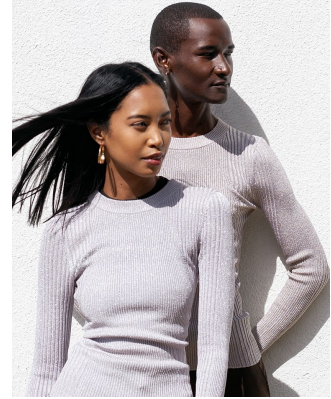

BOSS MODELS

CAPE TOWN

AMBER CHANTE LANDERS

Height: 170cm Bust: 74cm Waist: 56cm Hips: 88cm Shoe: 5 UK Hair: Dark Brown Eyes: Brown

BOSS MODELS

CAPE TOWN

AMBER CHANTE LANDERS

Height: 170cm Bust: 74cm Waist: 56cm Hips: 88cm Shoe: 5 UK Hair: Dark Brown Eyes: Brown

BOSS MODELS

CAPE TOWN

AMBER CHANTE LANDERS

Height: 170cm Bust: 74cm Waist: 56cm Hips: 88cm Shoe: 5 UK Hair: Dark Brown Eyes: Brown