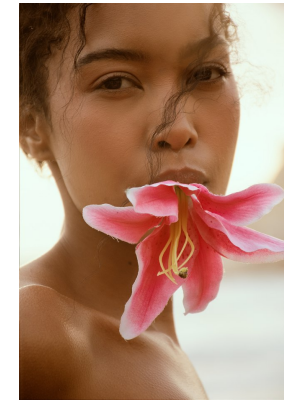

BOSS MODELS

CAPE TOWN

AMBER CHANTE LANDERS

Height: 170cm Bust: 74cm Waist: 56cm Hips: 88cm Shoe: 5 UK Hair: Dark Brown Eyes: Brown

BOSS MODELS

CAPE TOWN

AMBER CHANTE LANDERS

Height: 170cm Bust: 74cm Waist: 56cm Hips: 88cm Shoe: 5 UK Hair: Dark Brown Eyes: Brown

BOSS MODELS

CAPE TOWN

AMBER CHANTE LANDERS

Height: 170cm Bust: 74cm Waist: 56cm Hips: 88cm Shoe: 5 UK Hair: Dark Brown Eyes: Brown