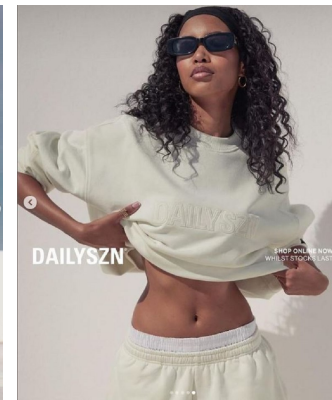

BOSS MODELS

CAPE TOWN

AMBER CHANTE LANDERS

Height: 170cm Bust: 74cm Waist: 56cm Hips: 88cm Shoe: 5 UK Hair: Dark Brown Eyes: Brown

BOSS MODELS

CAPE TOWN

AMBER CHANTE LANDERS

Height: 170cm Bust: 74cm Waist: 56cm Hips: 88cm Shoe: 5 UK Hair: Dark Brown Eyes: Brown

BOSS MODELS

CAPE TOWN

AMBER CHANTE LANDERS

Height: 170cm Bust: 74cm Waist: 56cm Hips: 88cm Shoe: 5 UK Hair: Dark Brown Eyes: Brown