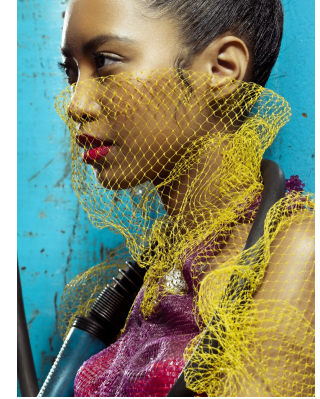

BOSS MODELS

CAPE TOWN

AMBER CHANTE LANDERS

Height: 170cm Bust: 74cm Waist: 56cm Hips: 88cm Shoe: 5 UK Hair: Dark Brown Eyes: Brown

BOSS MODELS

CAPE TOWN

AMBER CHANTE LANDERS

Height: 170cm Bust: 74cm Waist: 56cm Hips: 88cm Shoe: 5 UK Hair: Dark Brown Eyes: Brown

BOSS MODELS

CAPE TOWN

AMBER CHANTE LANDERS

Height: 170cm Bust: 74cm Waist: 56cm Hips: 88cm Shoe: 5 UK Hair: Dark Brown Eyes: Brown