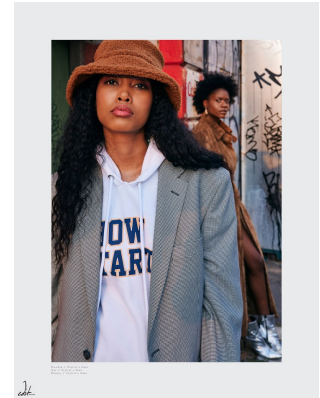

BOSS MODELS

CAPE TOWN

AMBER CHANTE LANDERS

Height: 170cm Bust: 74cm Waist: 56cm Hips: 88cm Shoe: 5 UK Hair: Dark Brown Eyes: Brown

BOSS MODELS

CAPE TOWN

AMBER CHANTE LANDERS

Height: 170cm Bust: 74cm Waist: 56cm Hips: 88cm Shoe: 5 UK Hair: Dark Brown Eyes: Brown

BOSS MODELS

CAPE TOWN

AMBER CHANTE LANDERS

Height: 170cm Bust: 74cm Waist: 56cm Hips: 88cm Shoe: 5 UK Hair: Dark Brown Eyes: Brown