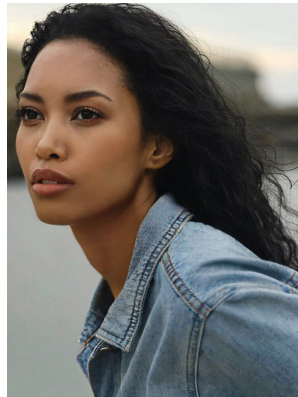

BOSS MODELS

CAPE TOWN

AMBER CHANTE LANDERS

Height: 170cm Bust: 74cm Waist: 56cm Hips: 88cm Shoe: 5 UK Hair: Dark Brown Eyes: Brown

BOSS MODELS

CAPE TOWN

AMBER CHANTE LANDERS

Height: 170cm Bust: 74cm Waist: 56cm Hips: 88cm Shoe: 5 UK Hair: Dark Brown Eyes: Brown

BOSS MODELS

CAPE TOWN

AMBER CHANTE LANDERS

Height: 170cm Bust: 74cm Waist: 56cm Hips: 88cm Shoe: 5 UK Hair: Dark Brown Eyes: Brown