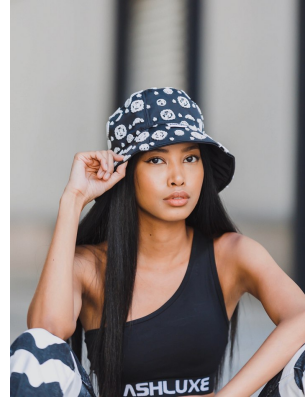

BOSS MODELS

CAPE TOWN

AMBER CHANTE LANDERS

Height: 170cm Bust: 74cm Waist: 56cm Hips: 88cm Shoe: 5 UK Hair: Dark Brown Eyes: Brown

BOSS MODELS

CAPE TOWN

AMBER CHANTE LANDERS

Height: 170cm Bust: 74cm Waist: 56cm Hips: 88cm Shoe: 5 UK Hair: Dark Brown Eyes: Brown

BOSS MODELS

CAPE TOWN

AMBER CHANTE LANDERS

Height: 170cm Bust: 74cm Waist: 56cm Hips: 88cm Shoe: 5 UK Hair: Dark Brown Eyes: Brown