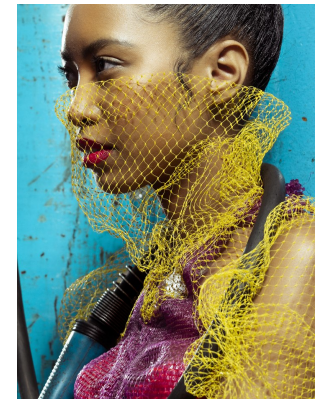

BOSS MODELS

CAPE TOWN

AMBER CHANTE LANDERS

Height: 170cm Bust: 74cm Waist: 56cm Hips: 88cm Shoe: 5 UK Hair: Dark Brown Eyes: Brown

BOSS MODELS

CAPE TOWN

AMBER CHANTE LANDERS

Height: 170cm Bust: 74cm Waist: 56cm Hips: 88cm Shoe: 5 UK Hair: Dark Brown Eyes: Brown

BOSS MODELS

CAPE TOWN

AMBER CHANTE LANDERS

Height: 170cm Bust: 74cm Waist: 56cm Hips: 88cm Shoe: 5 UK Hair: Dark Brown Eyes: Brown