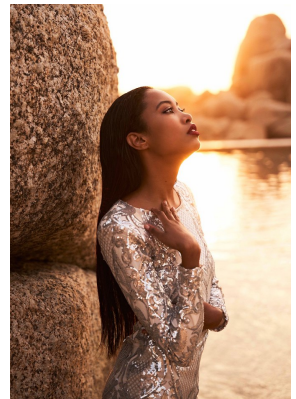

BOSS MODELS

CAPE TOWN

AMBER CHANTE LANDERS

Height: 170cm Bust: 74cm Waist: 56cm Hips: 88cm Shoe: 5 UK Hair: Dark Brown Eyes: Brown

BOSS MODELS

CAPE TOWN

AMBER CHANTE LANDERS

Height: 170cm Bust: 74cm Waist: 56cm Hips: 88cm Shoe: 5 UK Hair: Dark Brown Eyes: Brown

BOSS MODELS

CAPE TOWN

AMBER CHANTE LANDERS

Height: 170cm Bust: 74cm Waist: 56cm Hips: 88cm Shoe: 5 UK Hair: Dark Brown Eyes: Brown