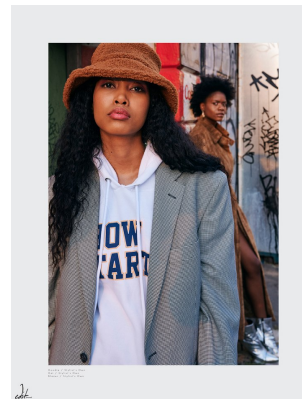

BOSS MODELS

CAPE TOWN

AMBER CHANTE LANDERS

Height: 170cm Bust: 74cm Waist: 56cm Hips: 88cm Shoe: 5 UK Hair: Dark Brown Eyes: Brown

BOSS MODELS

CAPE TOWN

AMBER CHANTE LANDERS

Height: 170cm Bust: 74cm Waist: 56cm Hips: 88cm Shoe: 5 UK Hair: Dark Brown Eyes: Brown

BOSS MODELS

CAPE TOWN

AMBER CHANTE LANDERS

Height: 170cm Bust: 74cm Waist: 56cm Hips: 88cm Shoe: 5 UK Hair: Dark Brown Eyes: Brown