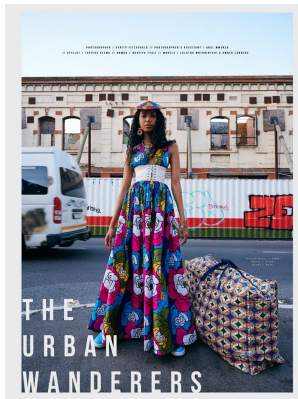

BOSS MODELS

CAPE TOWN

AMBER CHANTE LANDERS

Height: 170cm Bust: 74cm Waist: 56cm Hips: 88cm Shoe: 5 UK Hair: Dark Brown Eyes: Brown

BOSS MODELS

CAPE TOWN

AMBER CHANTE LANDERS

Height: 170cm Bust: 74cm Waist: 56cm Hips: 88cm Shoe: 5 UK Hair: Dark Brown Eyes: Brown

BOSS MODELS

CAPE TOWN

AMBER CHANTE LANDERS

Height: 170cm Bust: 74cm Waist: 56cm Hips: 88cm Shoe: 5 UK Hair: Dark Brown Eyes: Brown