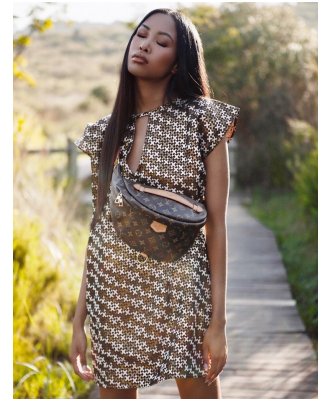

BOSS MODELS

CAPE TOWN

AMBER CHANTE LANDERS

Height: 170cm Bust: 74cm Waist: 56cm Hips: 88cm Shoe: 5 UK Hair: Dark Brown Eyes: Brown

BOSS MODELS

CAPE TOWN

AMBER CHANTE LANDERS

Height: 170cm Bust: 74cm Waist: 56cm Hips: 88cm Shoe: 5 UK Hair: Dark Brown Eyes: Brown

BOSS MODELS

CAPE TOWN

AMBER CHANTE LANDERS

Height: 170cm Bust: 74cm Waist: 56cm Hips: 88cm Shoe: 5 UK Hair: Dark Brown Eyes: Brown