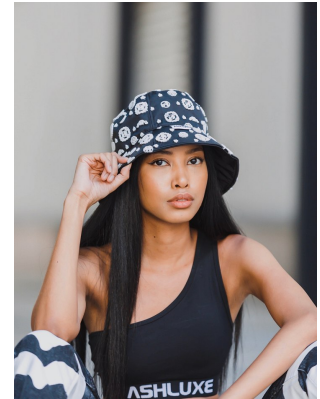

BOSS MODELS

CAPE TOWN

AMBER CHANTE LANDERS

Height: 170cm Bust: 74cm Waist: 56cm Hips: 88cm Shoe: 5 UK Hair: Dark Brown Eyes: Brown

BOSS MODELS

CAPE TOWN

AMBER CHANTE LANDERS

Height: 170cm Bust: 74cm Waist: 56cm Hips: 88cm Shoe: 5 UK Hair: Dark Brown Eyes: Brown

BOSS MODELS

CAPE TOWN

AMBER CHANTE LANDERS

Height: 170cm Bust: 74cm Waist: 56cm Hips: 88cm Shoe: 5 UK Hair: Dark Brown Eyes: Brown