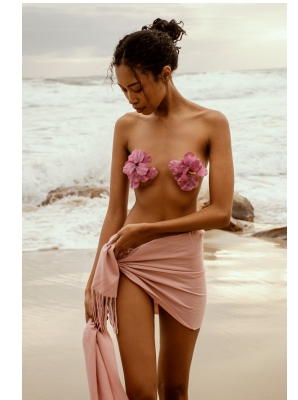

BOSS MODELS

CAPE TOWN

AMBER CHANTE LANDERS

Height: 170cm Bust: 74cm Waist: 56cm Hips: 88cm Shoe: 5 UK Hair: Dark Brown Eyes: Brown

BOSS MODELS

CAPE TOWN

AMBER CHANTE LANDERS

Height: 170cm Bust: 74cm Waist: 56cm Hips: 88cm Shoe: 5 UK Hair: Dark Brown Eyes: Brown

BOSS MODELS

CAPE TOWN

AMBER CHANTE LANDERS

Height: 170cm Bust: 74cm Waist: 56cm Hips: 88cm Shoe: 5 UK Hair: Dark Brown Eyes: Brown