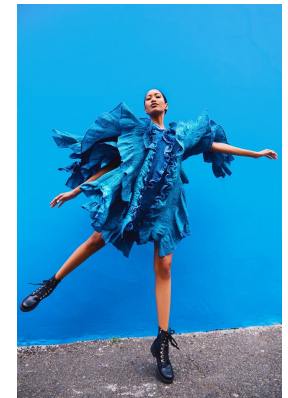

BOSS MODELS

CAPE TOWN

AMBER CHANTE LANDERS

Height: 170cm Bust: 74cm Waist: 56cm Hips: 88cm Shoe: 5 UK Hair: Dark Brown Eyes: Brown

BOSS MODELS

CAPE TOWN

AMBER CHANTE LANDERS

Height: 170cm Bust: 74cm Waist: 56cm Hips: 88cm Shoe: 5 UK Hair: Dark Brown Eyes: Brown

BOSS MODELS

CAPE TOWN

AMBER CHANTE LANDERS

Height: 170cm Bust: 74cm Waist: 56cm Hips: 88cm Shoe: 5 UK Hair: Dark Brown Eyes: Brown