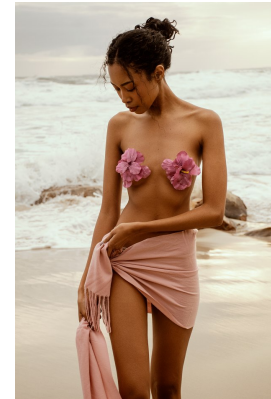

BOSS MODELS

CAPE TOWN

AMBER CHANTE LANDERS

Height: 170cm Bust: 74cm Waist: 56cm Hips: 88cm Shoe: 5 UK Hair: Dark Brown Eyes: Brown

BOSS MODELS

CAPE TOWN

AMBER CHANTE LANDERS

Height: 170cm Bust: 74cm Waist: 56cm Hips: 88cm Shoe: 5 UK Hair: Dark Brown Eyes: Brown

BOSS MODELS

CAPE TOWN

AMBER CHANTE LANDERS

Height: 170cm Bust: 74cm Waist: 56cm Hips: 88cm Shoe: 5 UK Hair: Dark Brown Eyes: Brown