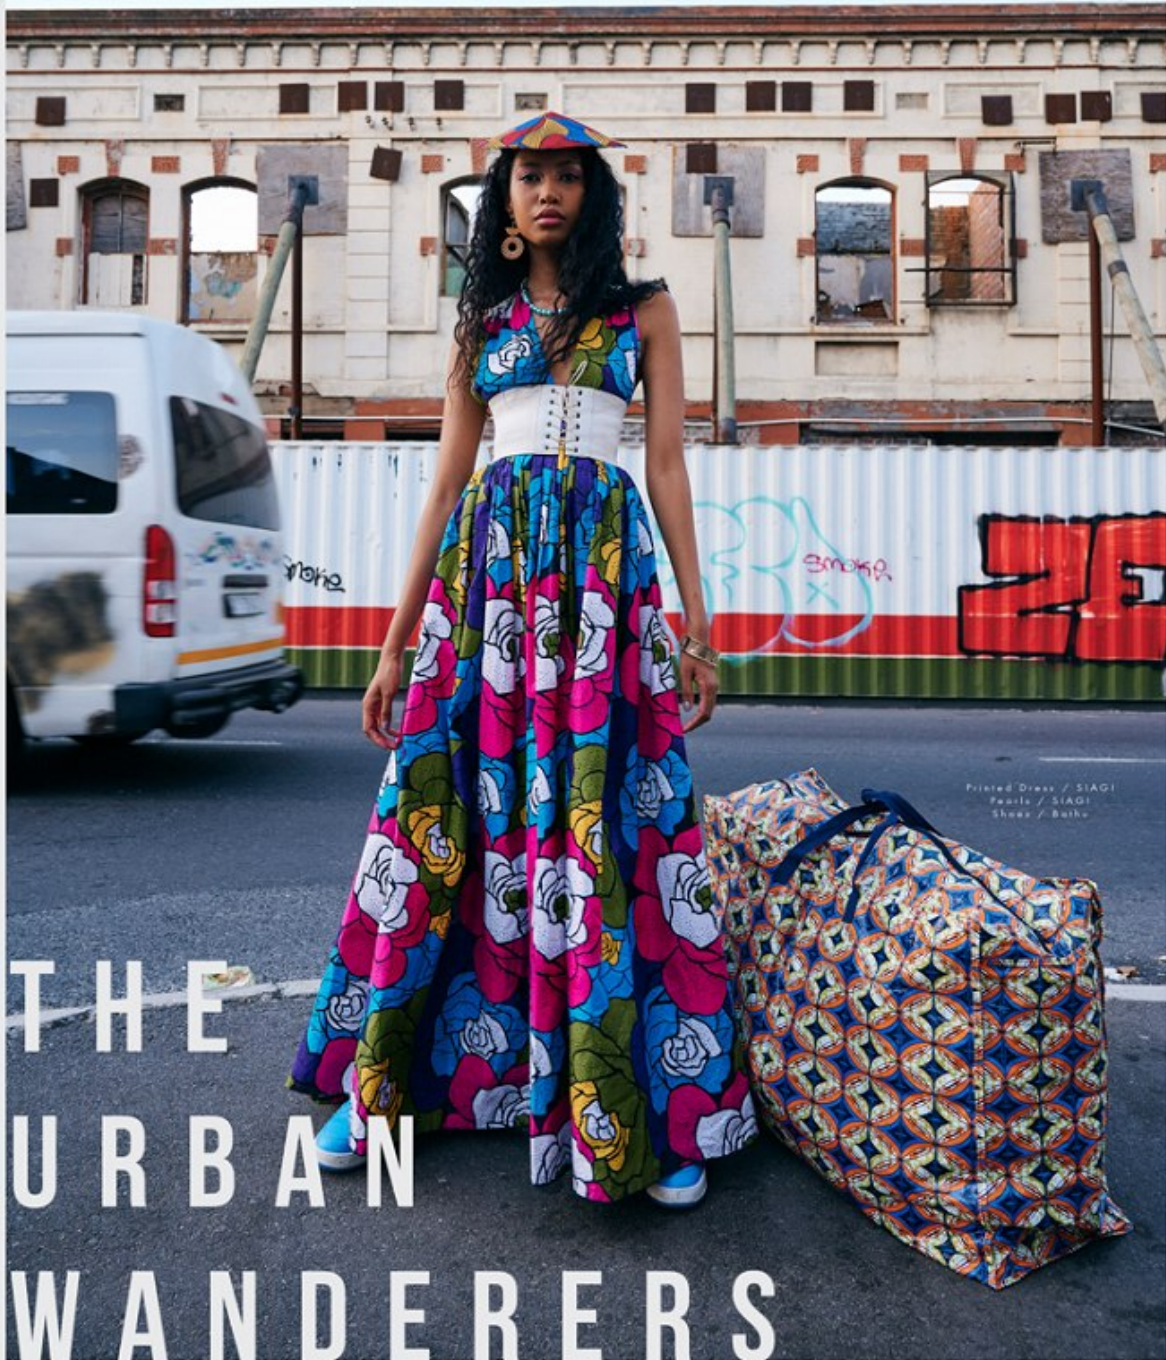

Printed Dress / SIAGI
Pearls / SIAGI
Shoes / Ballo

THE
URBAN
WANDERERS

AMBER CHANTE LANDERS

Height: 170cm Bust: 74cm Waist: 56cm Hips: 88cm Shoe: 5 UK Hair: Dark Brown Eyes: Brown

BOSS MODELS

CAPE TOWN

AMBER CHANTE LANDERS