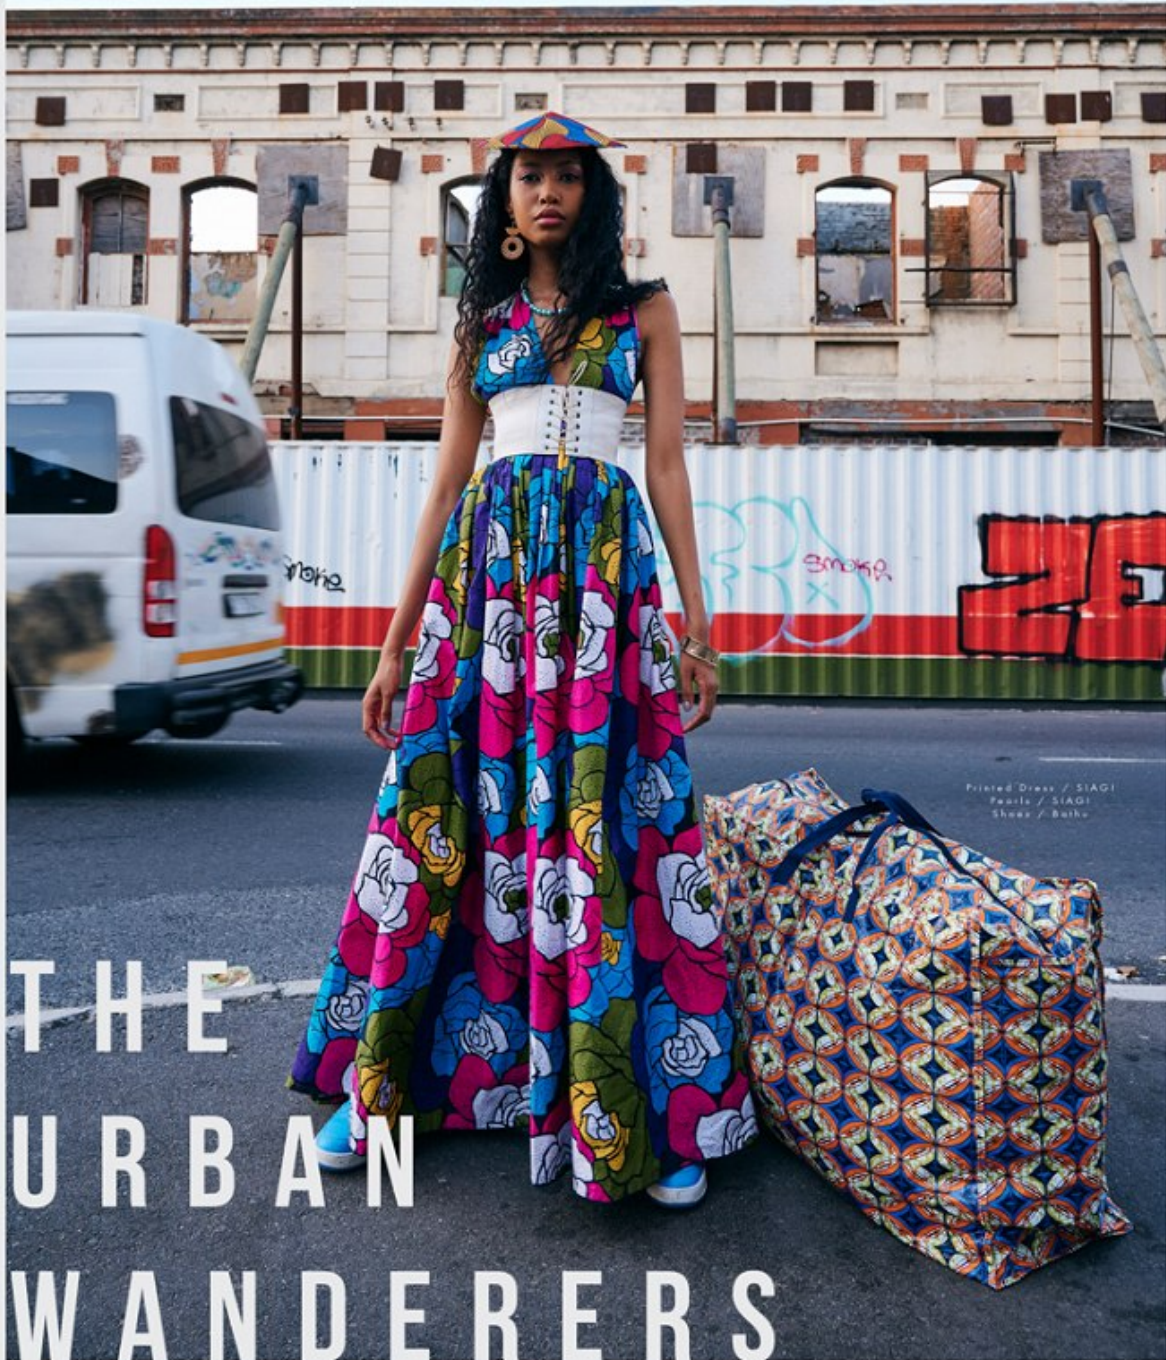

BOSS MODELS

CAPE TOWN

PHOTOGRAPHER / VERITY FITZGERALD // PHOTOGRAPHER'S ASSISTANT / ABEL MWANZA
// STYLIST / TSEPISO SEEMA // HAIR / BHAYIYA TYALI // MODELS / LULUTHO MNTONINTSHI & AMBER LANDERS

Printed Dress / SIAGI
Pearls / SIAGI
Shoes / Ballo

THE
URBAN
WANDERERS

AMBER CHANTE LANDERS

Height: 170cm Bust: 74cm Waist: 56cm Hips: 88cm Shoe: 5 UK Hair: Dark Brown Eyes: Brown