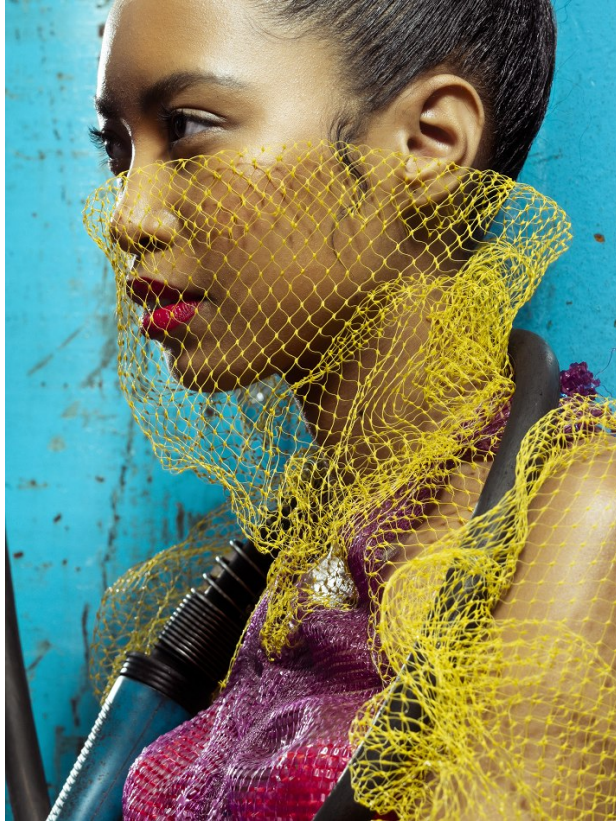

AMBER CHANTE LANDERS

BOSS MODELS

CAPE TOWN

AMBER CHANTE LANDERS

Height: 170cm Bust: 74cm Waist: 56cm Hips: 88cm Shoe: 5 UK Hair: Dark Brown Eyes: Brown