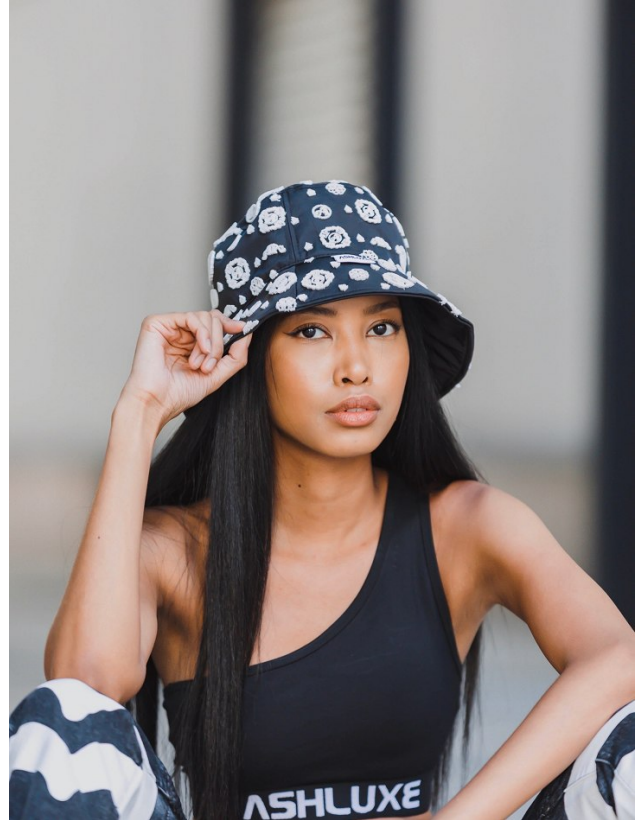

BOSS MODELS

CAPE TOWN

AMBER CHANTE LANDERS

Height: 170cm Bust: 74cm Waist: 56cm Hips: 88cm Shoe: 5 UK Hair: Dark Brown Eyes: Brown

BOSS MODELS

CAPE TOWN

AMBER CHANTE LANDERS

Height: 170cm Bust: 74cm Waist: 56cm Hips: 88cm Shoe: 5 UK Hair: Dark Brown Eyes: Brown