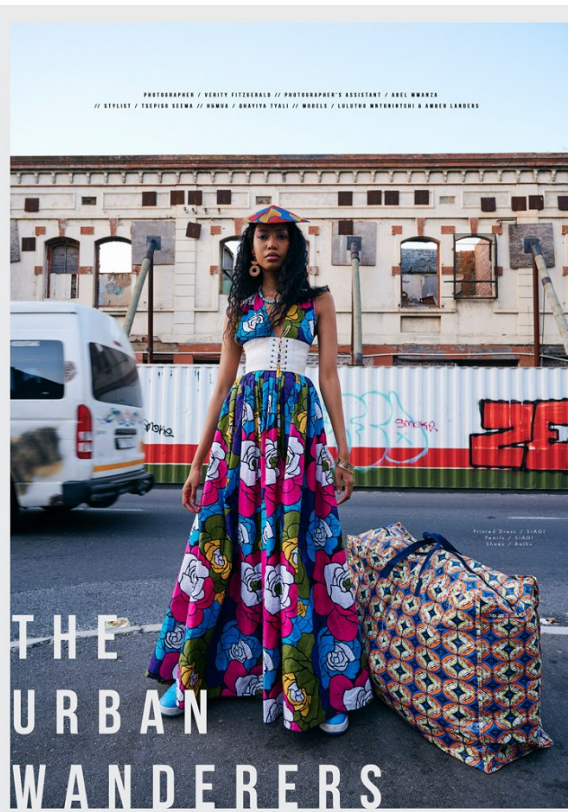

THE
URBAN
WANDERERS

AMBER CHANTE LANDERS

Height: 170cm Bust: 74cm Waist: 56cm Hips: 88cm Shoe: 5 UK Hair: Dark Brown Eyes: Brown