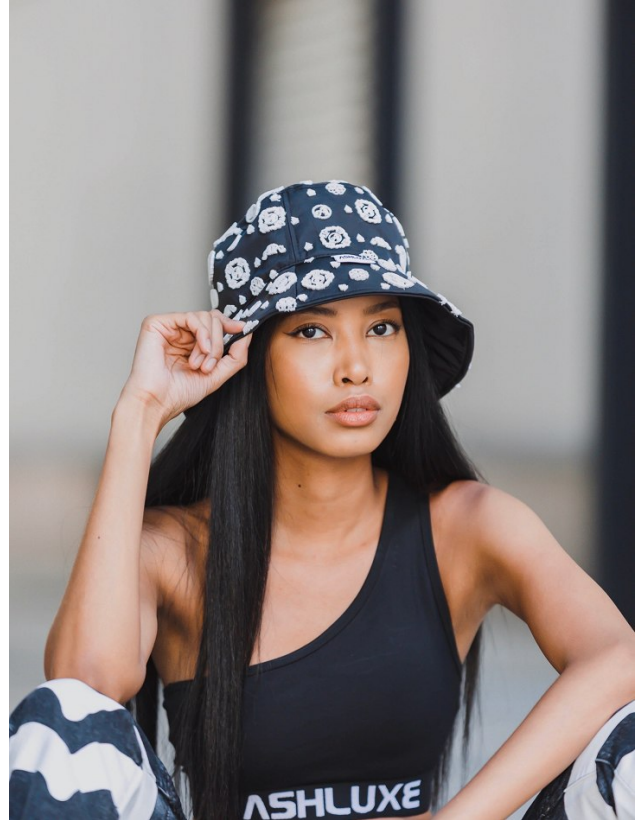

BOSS MODELS

CAPE TOWN

AMBER CHANTE LANDERS

Height: 170cm Bust: 74cm Waist: 56cm Hips: 88cm Shoe: 5 UK Hair: Dark Brown Eyes: Brown

BOSS MODELS

CAPE TOWN

AMBER CHANTE LANDERS

Height: 170cm Bust: 74cm Waist: 56cm Hips: 88cm Shoe: 5 UK Hair: Dark Brown Eyes: Brown