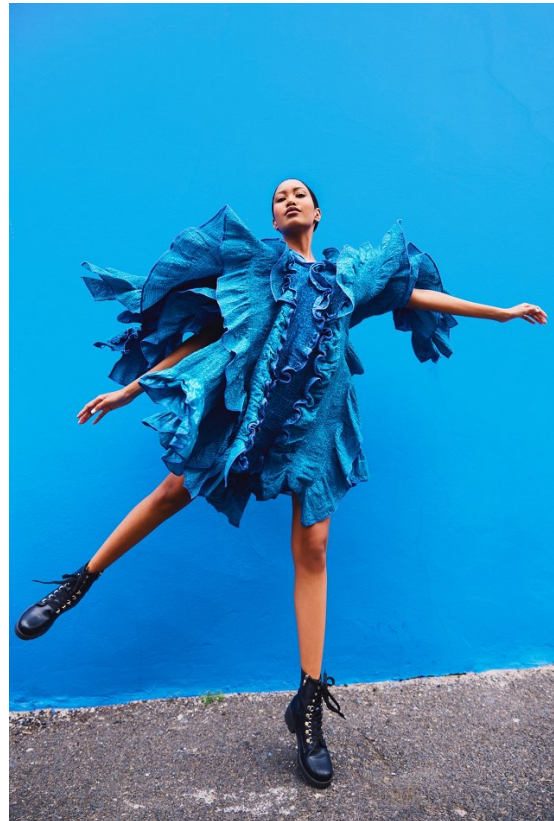

BOSS MODELS

CAPE TOWN

AMBER CHANTE LANDERS

Height: 170cm Bust: 74cm Waist: 56cm Hips: 88cm Shoe: 5 UK Hair: Dark Brown Eyes: Brown