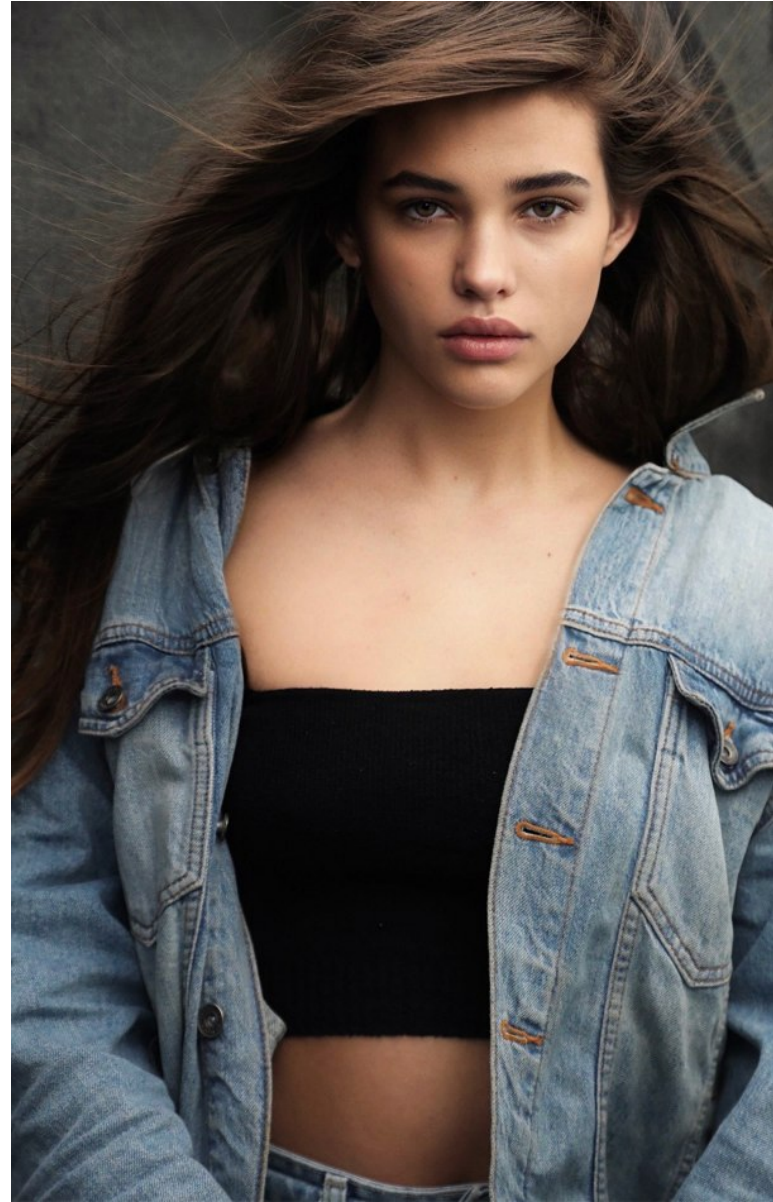

BOSS MODELS

CAPE TOWN

NINA VAN COLLER

Height: 171cm Bust: 88cm Waist: 69cm Hips: 95cm Shoe: 7 UK Hair: Light Brown Eyes: Green