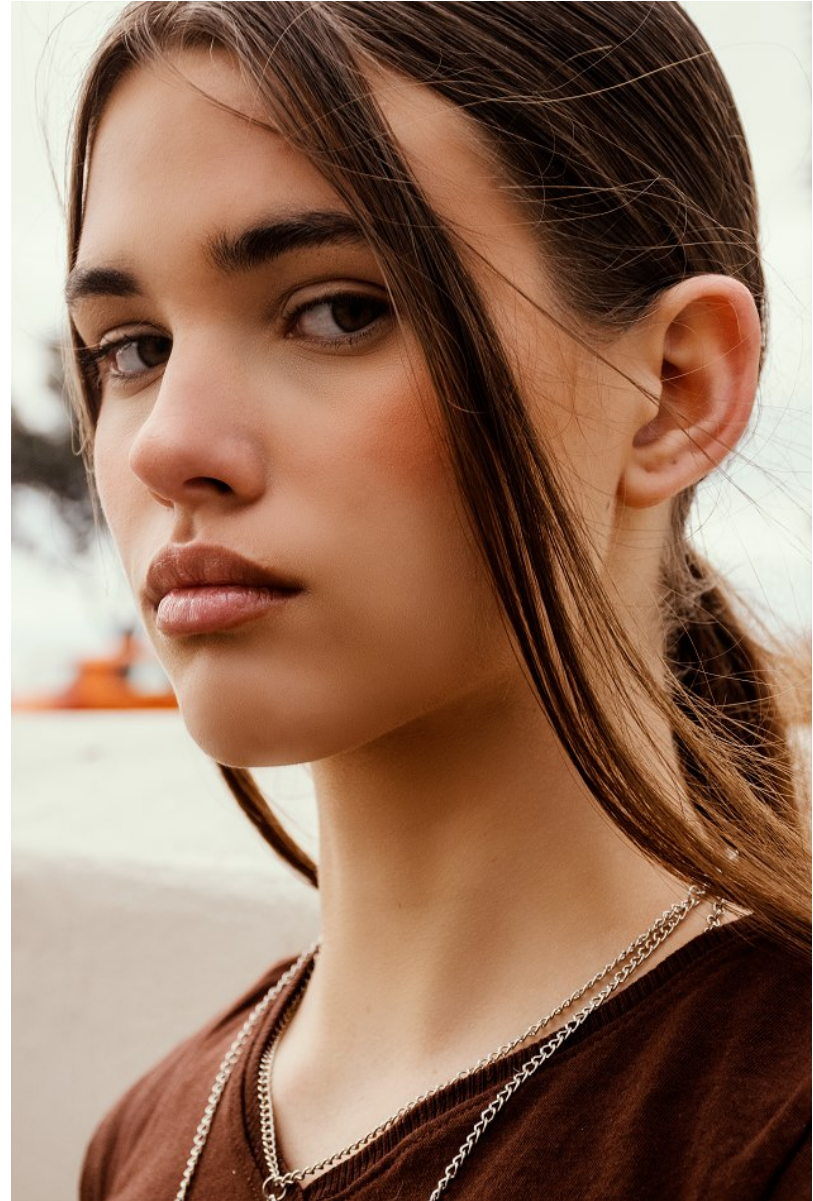

BOSS MODELS

CAPE TOWN

NINA VAN COLLER

Height: 171cm Bust: 88cm Waist: 74cm Hips: 98cm Shoe: 7 UK Hair: Light Brown Eyes: Green

BOSS MODELS

CAPE TOWN

NINA VAN COLLER

Height: 171cm Bust: 88cm Waist: 74cm Hips: 98cm Shoe: 7 UK Hair: Light Brown Eyes: Green