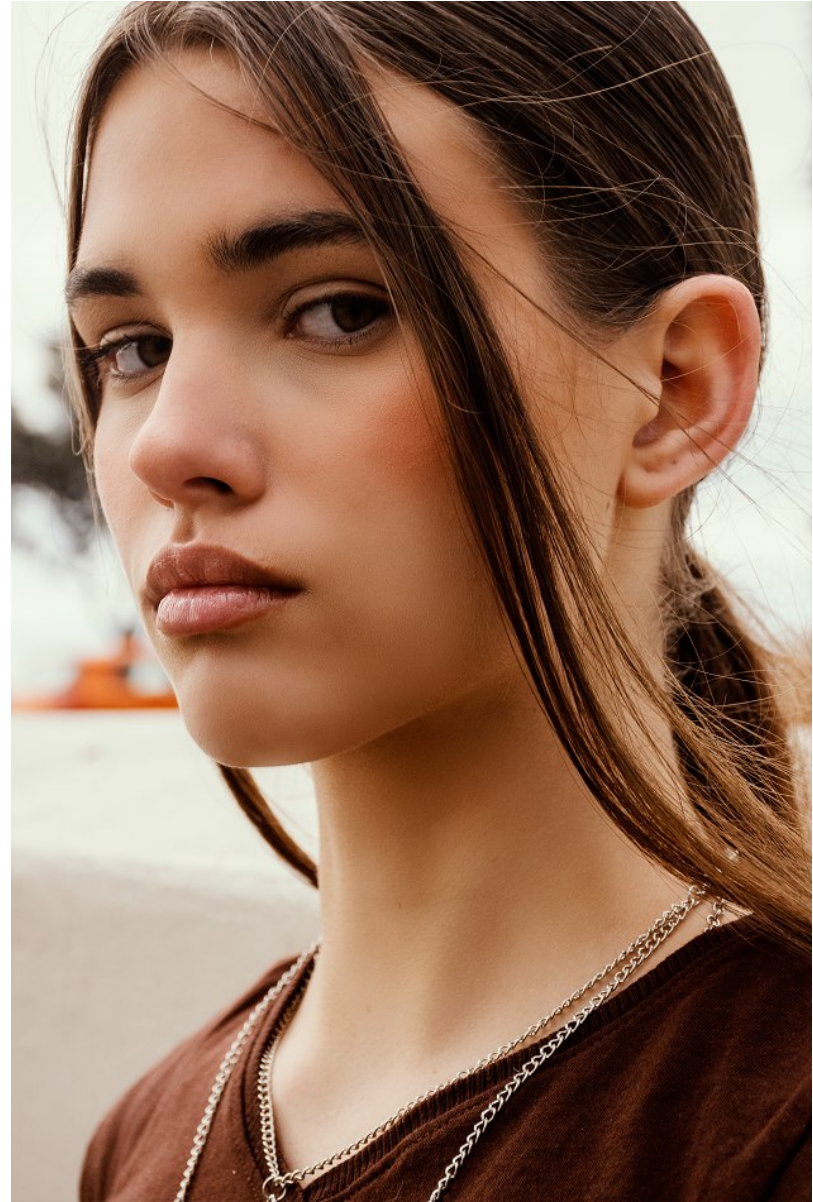

BOSS MODELS

CAPE TOWN

NINA VAN COLLER

Height: 171cm Bust: 88cm Waist: 69cm Hips: 95cm Shoe: 7 UK Hair: Light Brown Eyes: Green

BOSS MODELS

CAPE TOWN

NINA VAN COLLER

Height: 171cm Bust: 88cm Waist: 69cm Hips: 95cm Shoe: 7 UK Hair: Light Brown Eyes: Green