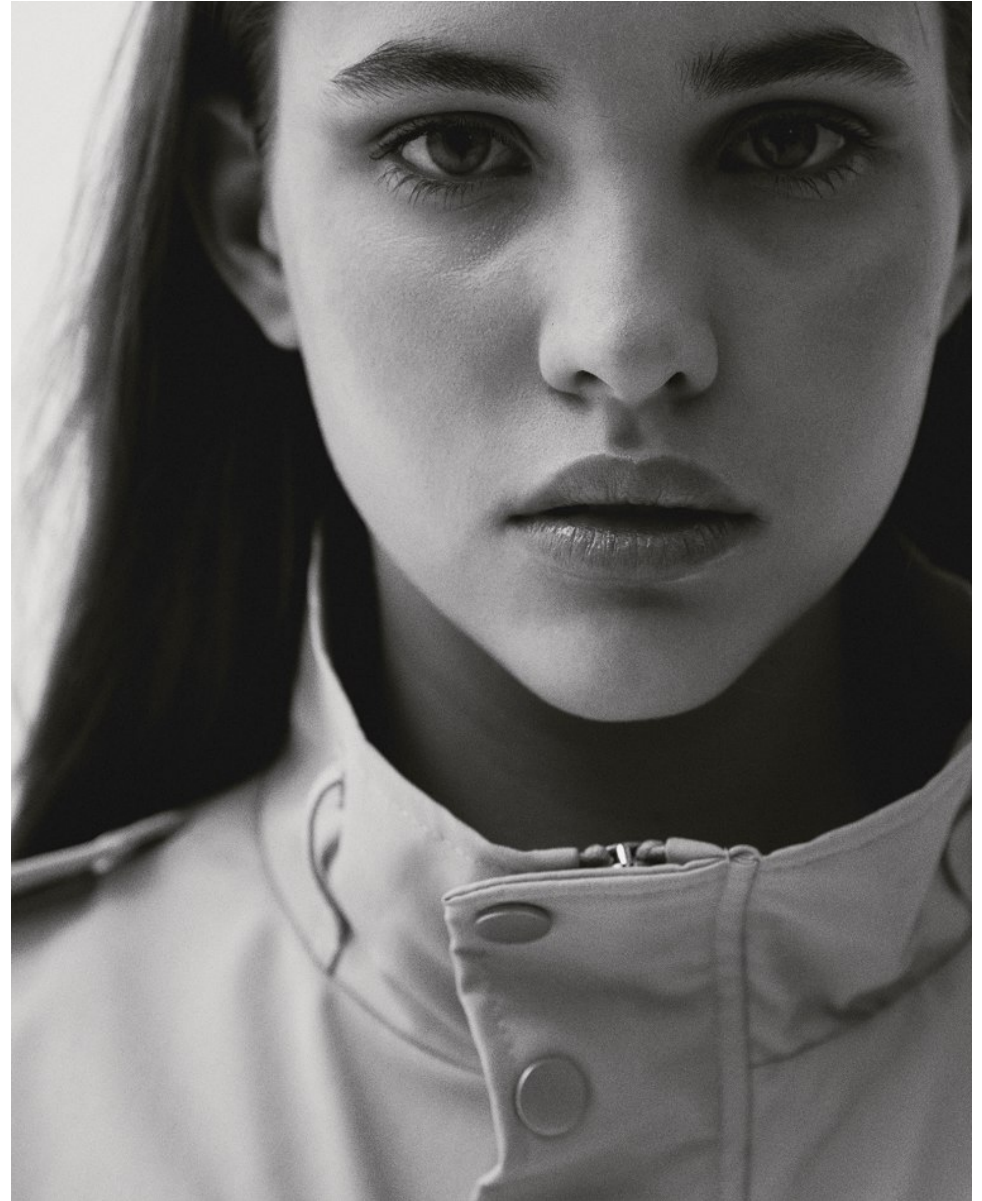

BOSS MODELS

CAPE TOWN

NINA VAN COLLER

Height: 171cm Bust: 88cm Waist: 74cm Hips: 98cm Shoe: 7 UK Hair: Light Brown Eyes: Green