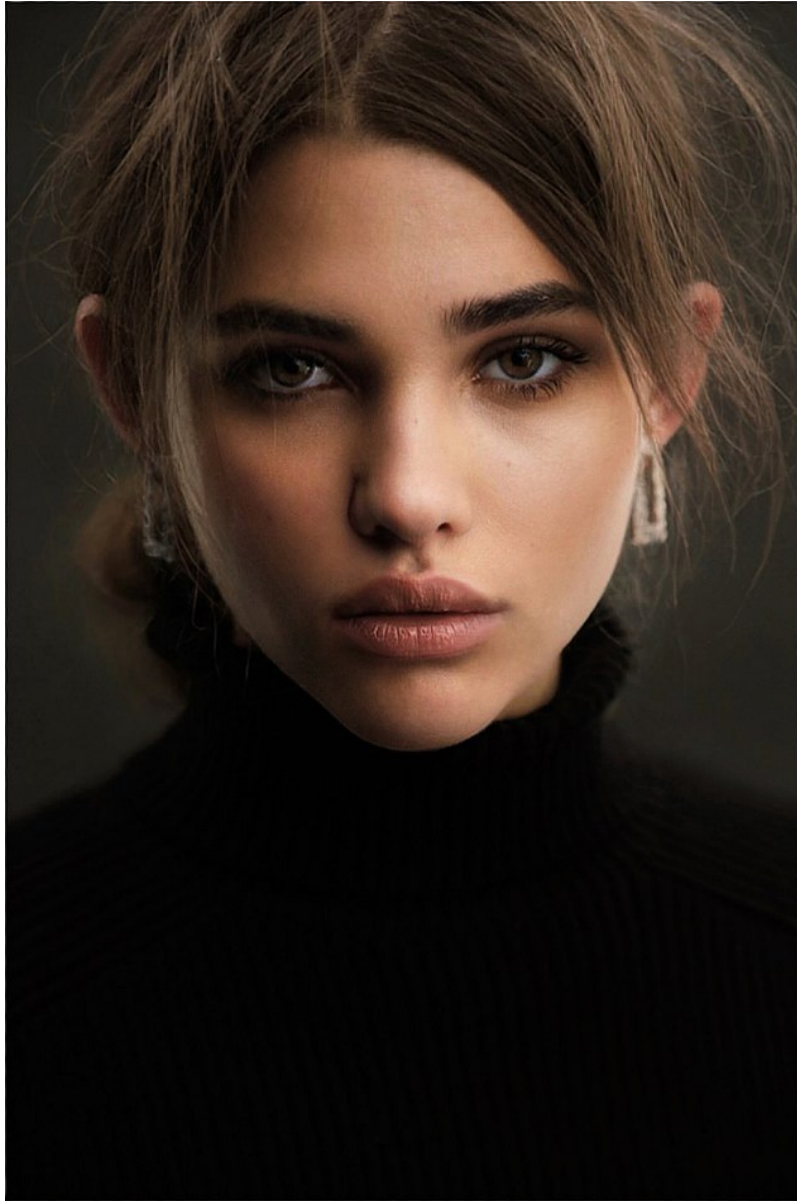

NINA VAN COLLER

BOSS MODELS

CAPE TOWN

NINA VAN COLLER

Height: 171cm Bust: 88cm Waist: 71cm Hips: 97cm Shoe: 7 UK Hair: Light Brown Eyes: Green