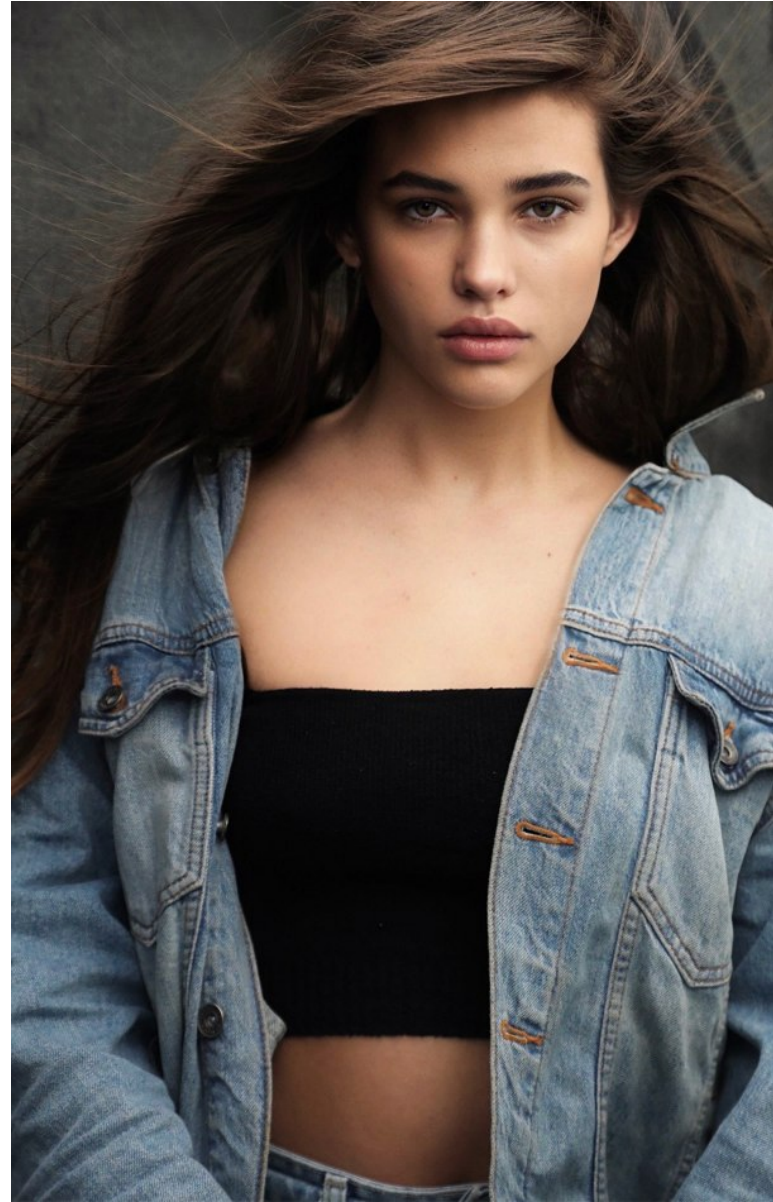

BOSS MODELS

CAPE TOWN

NINA VAN COLLER

Height: 171cm Bust: 88cm Waist: 71cm Hips: 97cm Shoe: 7 UK Hair: Light Brown Eyes: Green