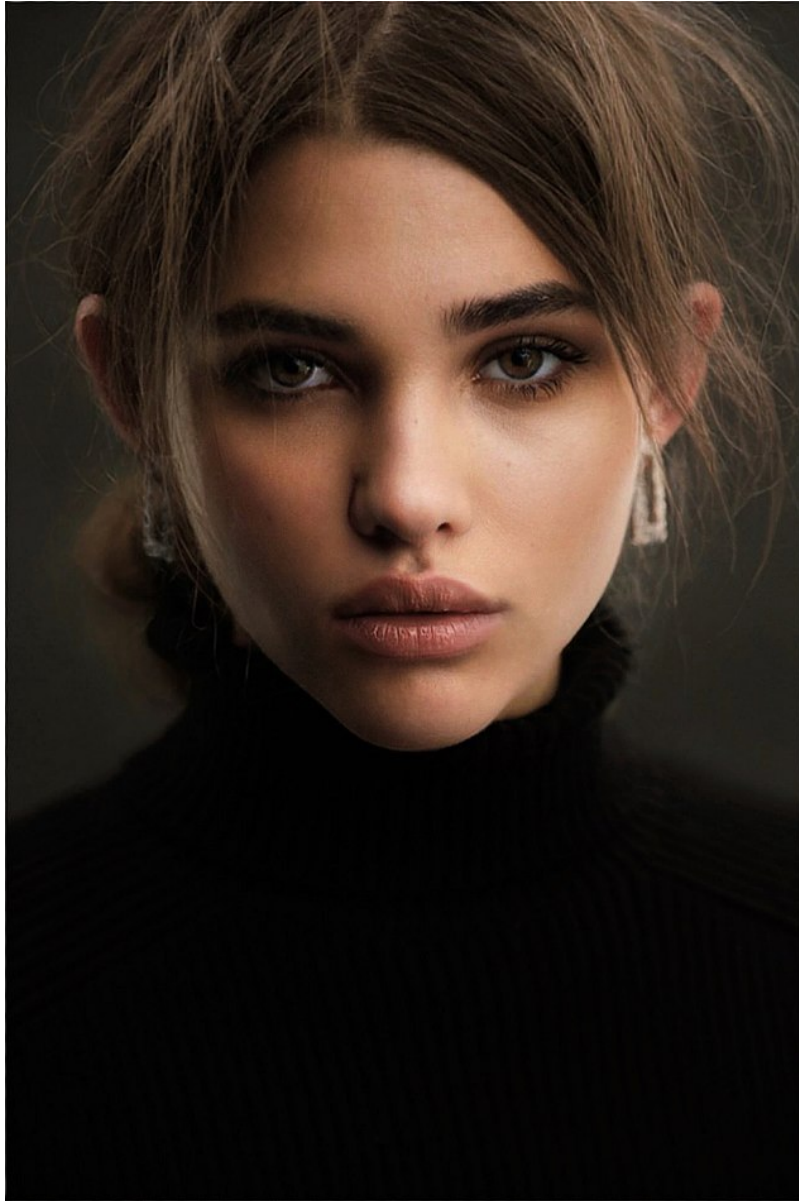

NINA VAN COLLER

BOSS MODELS

CAPE TOWN

NINA VAN COLLER

Height: 171cm Bust: 88cm Waist: 71cm Hips: 97cm Shoe: 7 UK Hair: Light Brown Eyes: Green