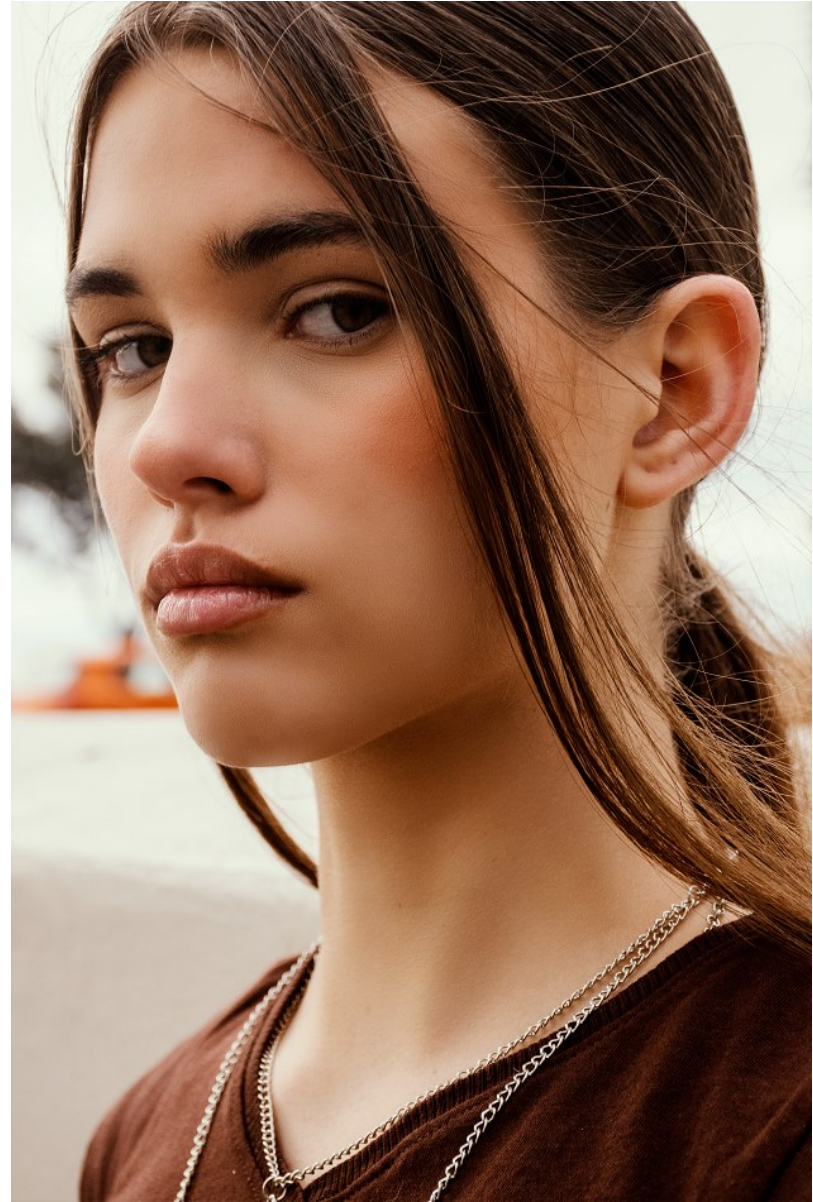

BOSS MODELS

CAPE TOWN

NINA VAN COLLER

Height: 171cm Bust: 88cm Waist: 71cm Hips: 97cm Shoe: 7 UK Hair: Light Brown Eyes: Green