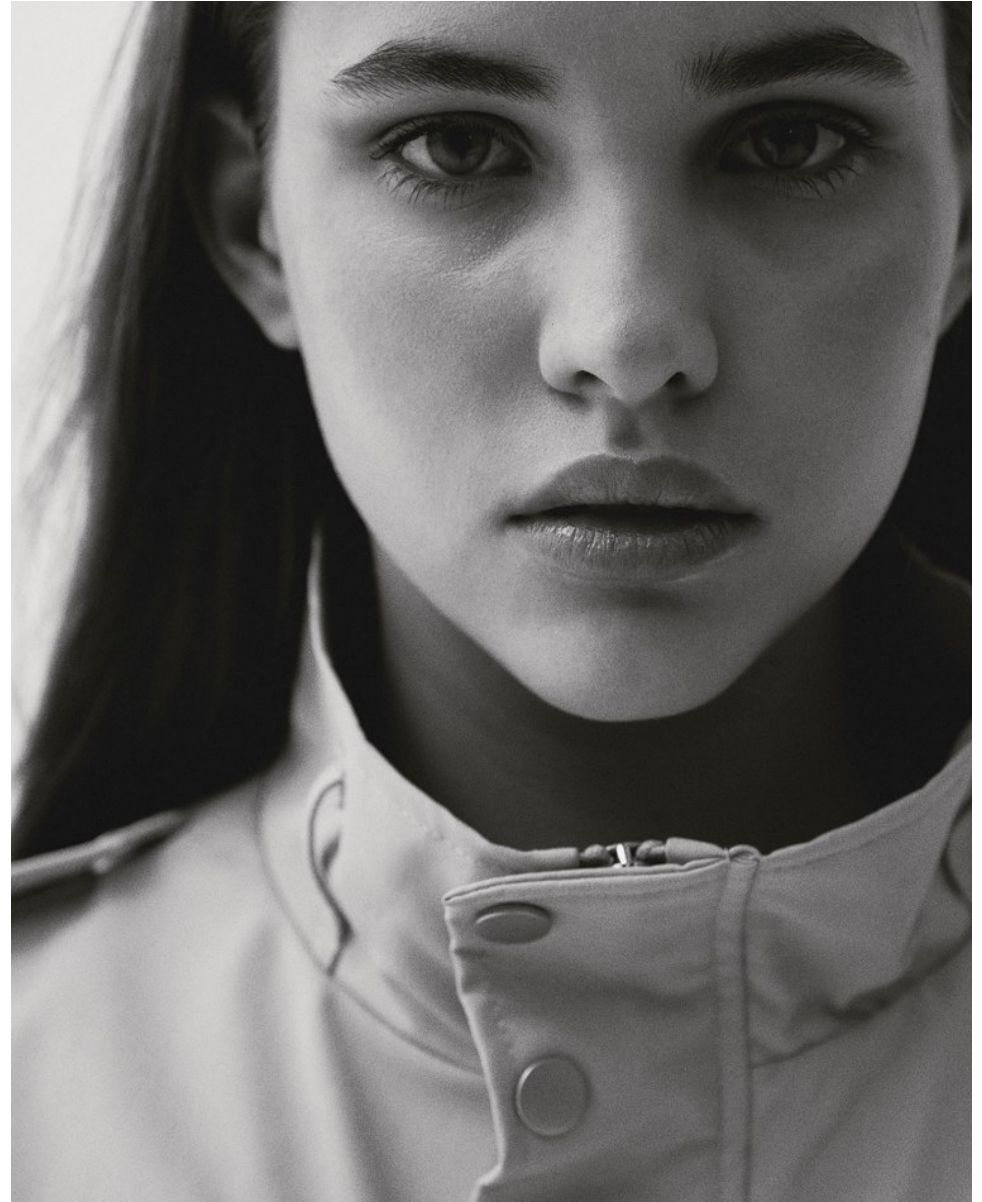

BOSS MODELS

CAPE TOWN

NINA VAN COLLER

Height: 171cm Bust: 88cm Waist: 69cm Hips: 95cm Shoe: 7 UK Hair: Light Brown Eyes: Green