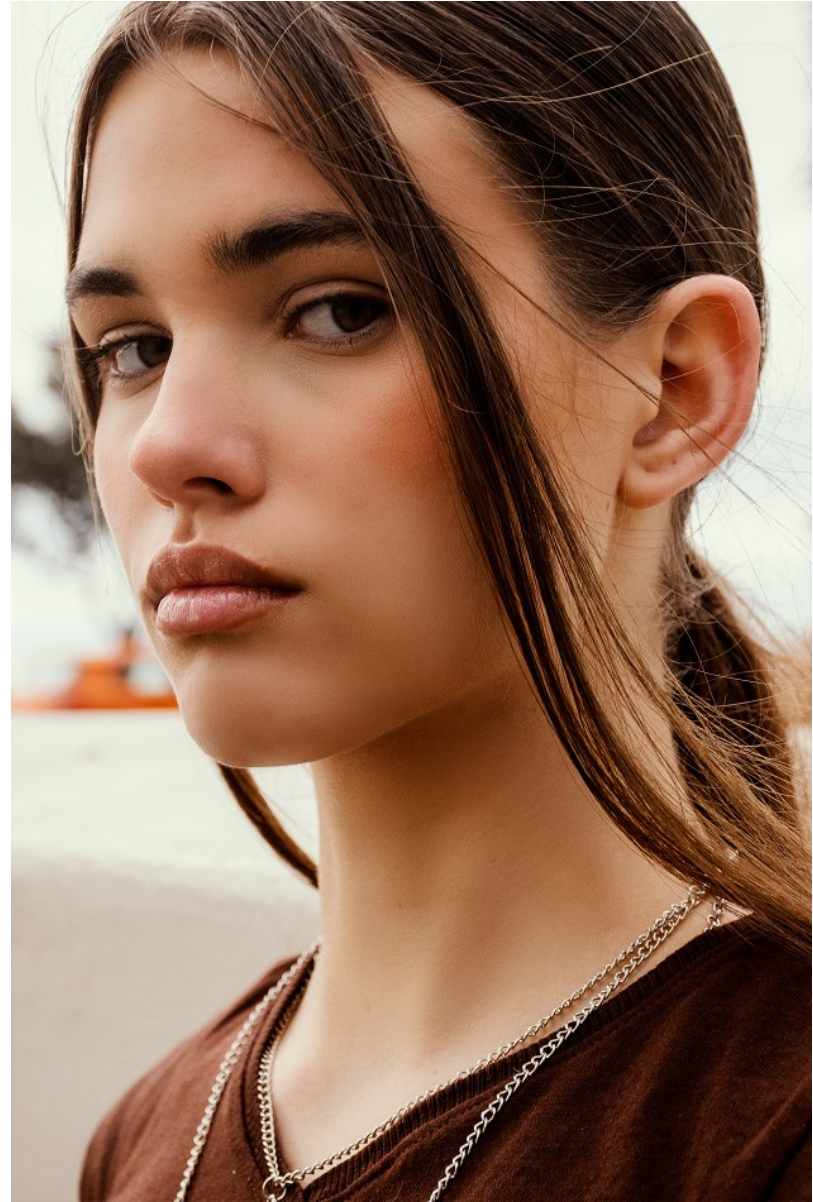

# BOSS MODELS

CAPE TOWN

NINA VAN COLLER

Height: 171cm Bust: 88cm Waist: 74cm Hips: 98cm Shoe: 7 UK Hair: Light Brown Eyes: Green

# BOSS MODELS

CAPE TOWN