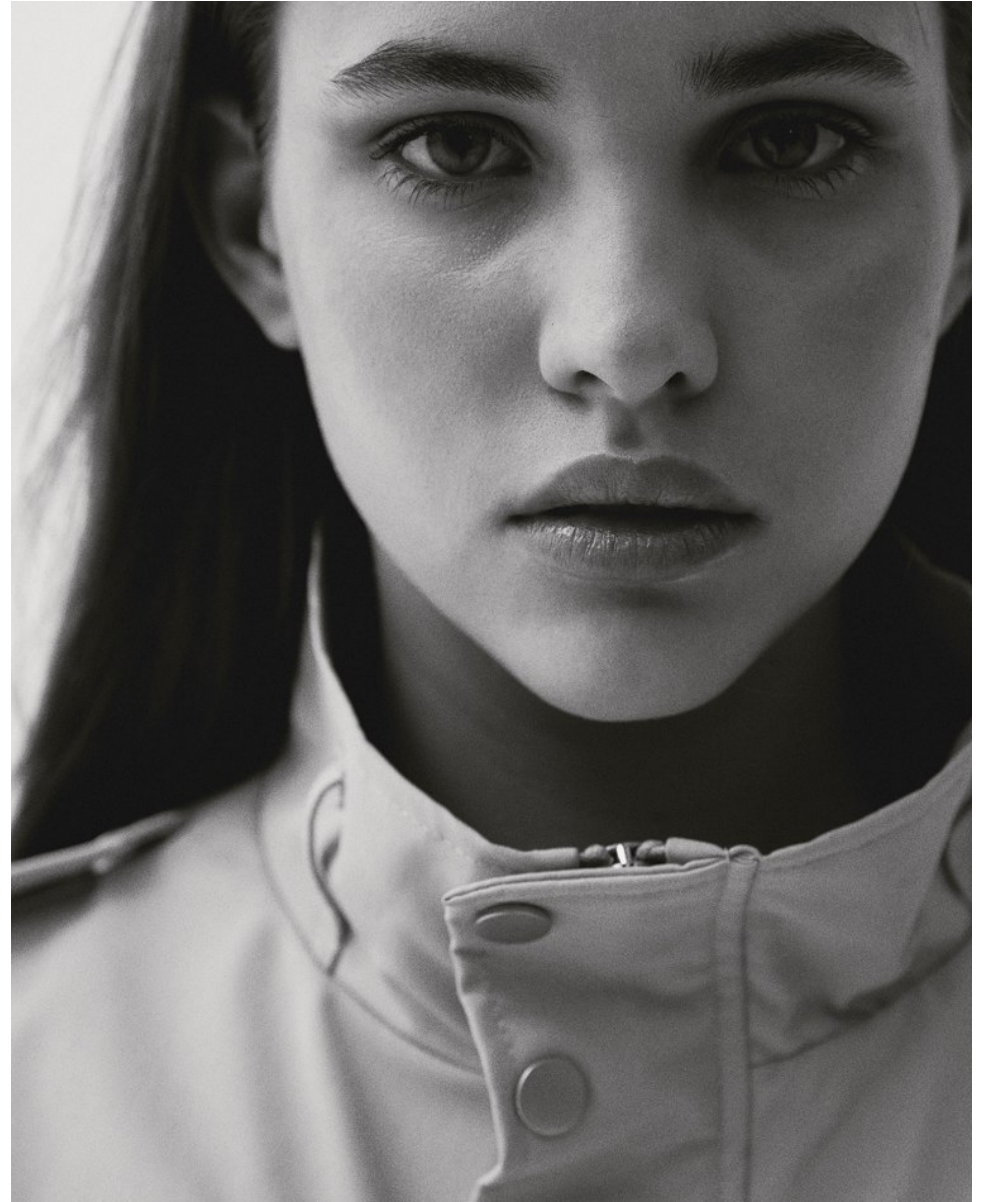

BOSS MODELS

CAPE TOWN

NINA VAN COLLER

Height: 171cm Bust: 88cm Waist: 71cm Hips: 97cm Shoe: 7 UK Hair: Light Brown Eyes: Green