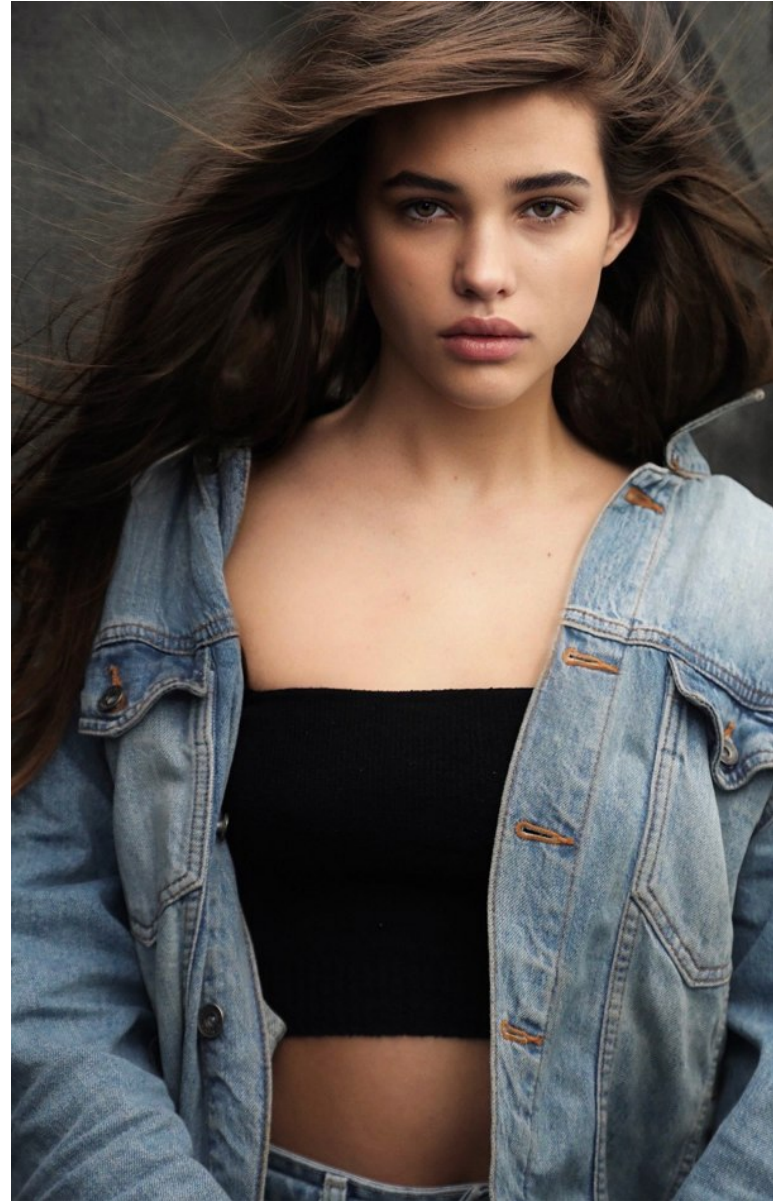

BOSS MODELS

CAPE TOWN

NINA VAN COLLER

Height: 171cm Bust: 88cm Waist: 74cm Hips: 98cm Shoe: 7 UK Hair: Light Brown Eyes: Green