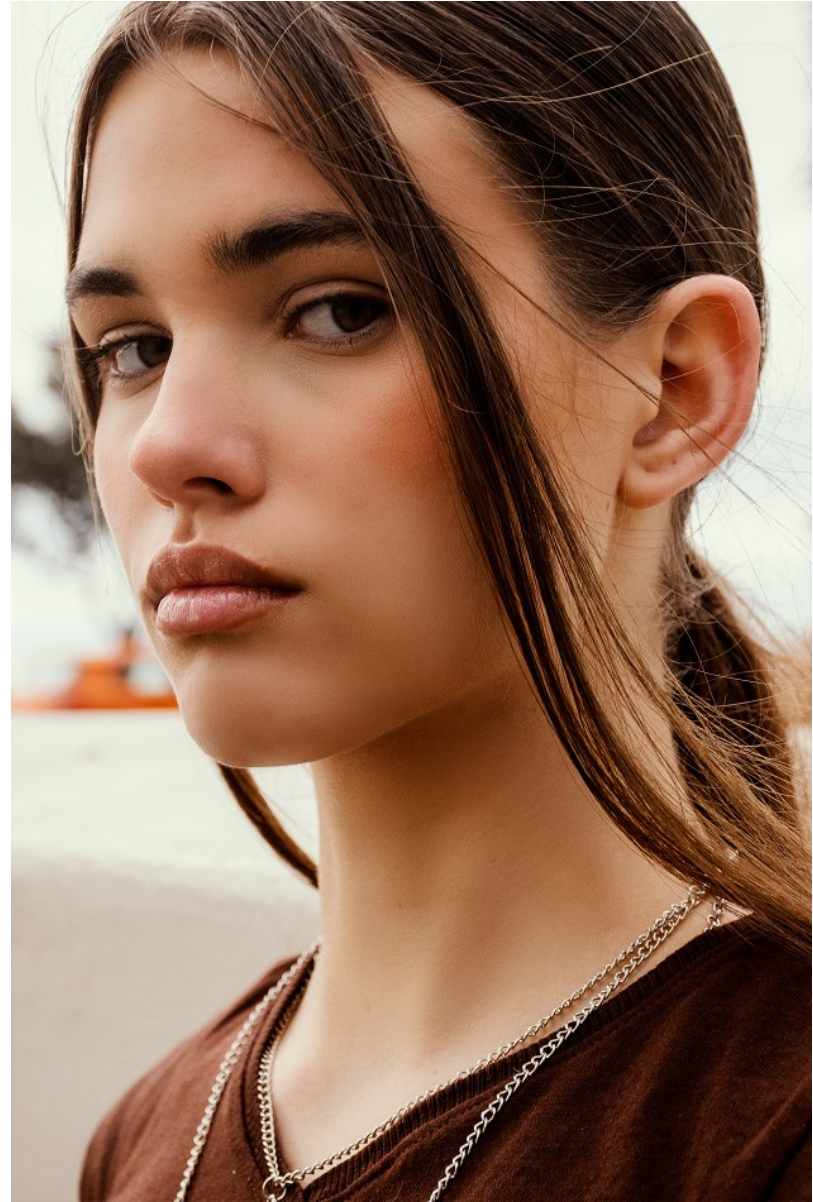

BOSS MODELS

CAPE TOWN

NINA VAN COLLER

Height: 171cm Bust: 88cm Waist: 71cm Hips: 97cm Shoe: 7 UK Hair: Light Brown Eyes: Green

BOSS MODELS

CAPE TOWN

NINA VAN COLLER

Height: 171cm Bust: 88cm Waist: 71cm Hips: 97cm Shoe: 7 UK Hair: Light Brown Eyes: Green