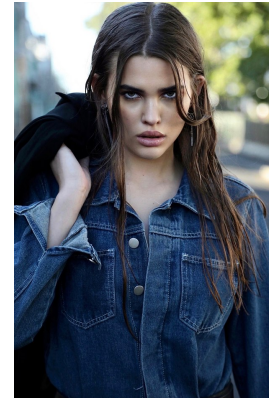

BOSS MODELS

CAPE TOWN

NINA VAN COLLER

Height: 171cm Bust: 88cm Waist: 74cm Hips: 98cm Shoe: 7 UK Hair: Light Brown Eyes: Green

BOSS MODELS

CAPE TOWN

NINA VAN COLLER

Height: 171cm Bust: 88cm Waist: 74cm Hips: 98cm Shoe: 7 UK Hair: Light Brown Eyes: Green