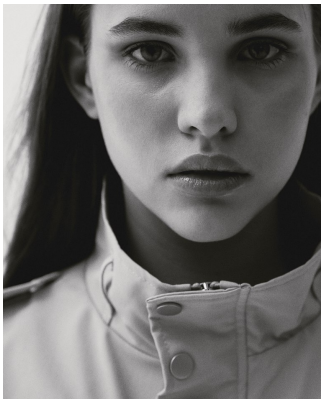

# BOSS MODELS

CAPE TOWN

## NINA VAN COLLER

Height: 171cm Bust: 88cm Waist: 74cm Hips: 98cm Shoe: 7 UK Hair: Light Brown Eyes: Green