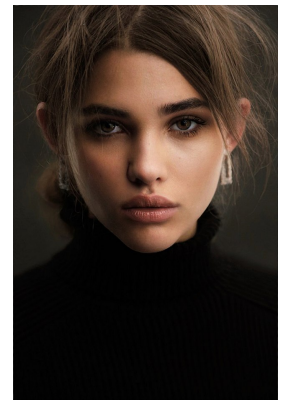

BOSS MODELS

CAPE TOWN

NINA VAN COLLER

Height: 171cm Bust: 88cm Waist: 74cm Hips: 98cm Shoe: 7 UK Hair: Light Brown Eyes: Green

BOSS MODELS

CAPE TOWN

NINA VAN COLLER

Height: 171cm Bust: 88cm Waist: 74cm Hips: 98cm Shoe: 7 UK Hair: Light Brown Eyes: Green