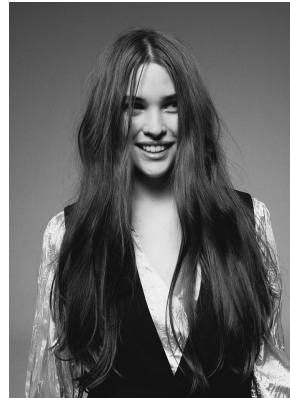

# BOSS MODELS

CAPE TOWN

## NINA VAN COLLER

Height: 171cm Bust: 88cm Waist: 74cm Hips: 98cm Shoe: 7 UK Hair: Light Brown Eyes: Green