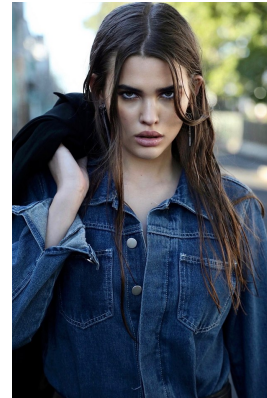

# BOSS MODELS

CAPE TOWN

## NINA VAN COLLER

Height: 171cm Bust: 88cm Waist: 74cm Hips: 98cm Shoe: 7 UK Hair: Light Brown Eyes: Green