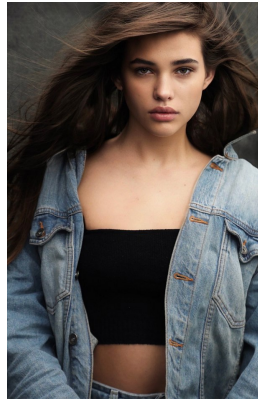

# BOSS MODELS

CAPE TOWN

## NINA VAN COLLER

Height: 171cm Bust: 88cm Waist: 74cm Hips: 98cm Shoe: 7 UK Hair: Light Brown Eyes: Green