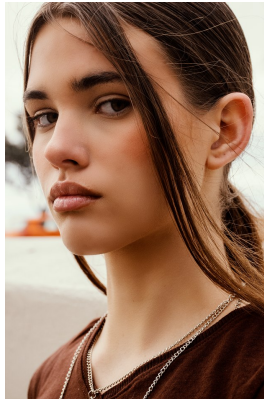

# BOSS MODELS

CAPE TOWN

## NINA VAN COLLER

Height: 171cm Bust: 88cm Waist: 74cm Hips: 98cm Shoe: 7 UK Hair: Light Brown Eyes: Green