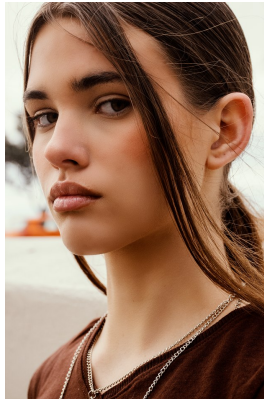

BOSS MODELS

CAPE TOWN

NINA VAN COLLER

Height: 171cm Bust: 88cm Waist: 74cm Hips: 98cm Shoe: 7 UK Hair: Light Brown Eyes: Green

BOSS MODELS

CAPE TOWN

NINA VAN COLLER

Height: 171cm Bust: 88cm Waist: 74cm Hips: 98cm Shoe: 7 UK Hair: Light Brown Eyes: Green