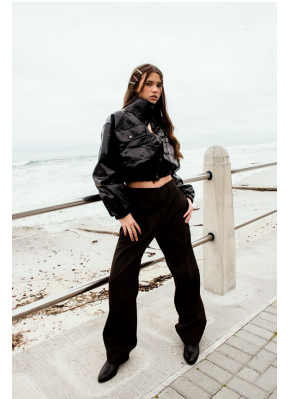

BOSS MODELS

CAPE TOWN

NINA VAN COLLER

Height: 171cm Bust: 88cm Waist: 74cm Hips: 98cm Shoe: 7 UK Hair: Light Brown Eyes: Green