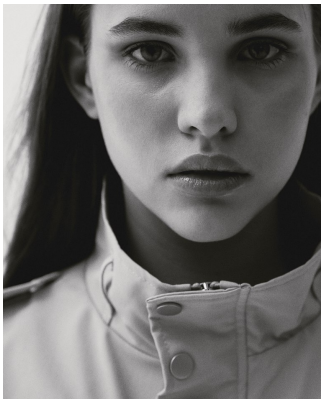

BOSS MODELS

CAPE TOWN

NINA VAN COLLER

Height: 171cm Bust: 88cm Waist: 74cm Hips: 98cm Shoe: 7 UK Hair: Light Brown Eyes: Green

BOSS MODELS

CAPE TOWN

NINA VAN COLLER

Height: 171cm Bust: 88cm Waist: 74cm Hips: 98cm Shoe: 7 UK Hair: Light Brown Eyes: Green