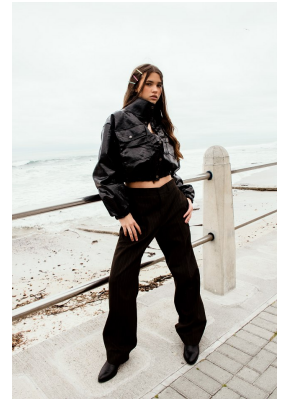

BOSS MODELS

CAPE TOWN

NINA VAN COLLER

Height: 171cm Bust: 88cm Waist: 74cm Hips: 98cm Shoe: 7 UK Hair: Light Brown Eyes: Green

BOSS MODELS

CAPE TOWN

NINA VAN COLLER

Height: 171cm Bust: 88cm Waist: 74cm Hips: 98cm Shoe: 7 UK Hair: Light Brown Eyes: Green