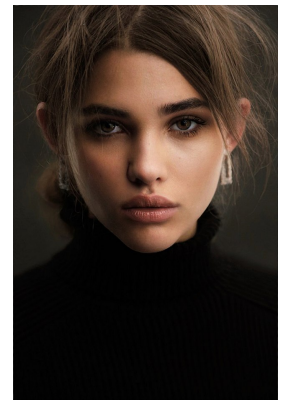

# BOSS MODELS

CAPE TOWN

## NINA VAN COLLER

Height: 171cm Bust: 88cm Waist: 74cm Hips: 98cm Shoe: 7 UK Hair: Light Brown Eyes: Green