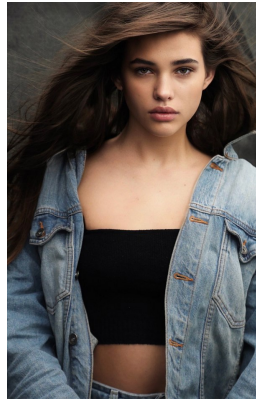

BOSS MODELS

CAPE TOWN

NINA VAN COLLER

Height: 171cm Bust: 88cm Waist: 74cm Hips: 98cm Shoe: 7 UK Hair: Light Brown Eyes: Green

BOSS MODELS

CAPE TOWN

NINA VAN COLLER

Height: 171cm Bust: 88cm Waist: 74cm Hips: 98cm Shoe: 7 UK Hair: Light Brown Eyes: Green