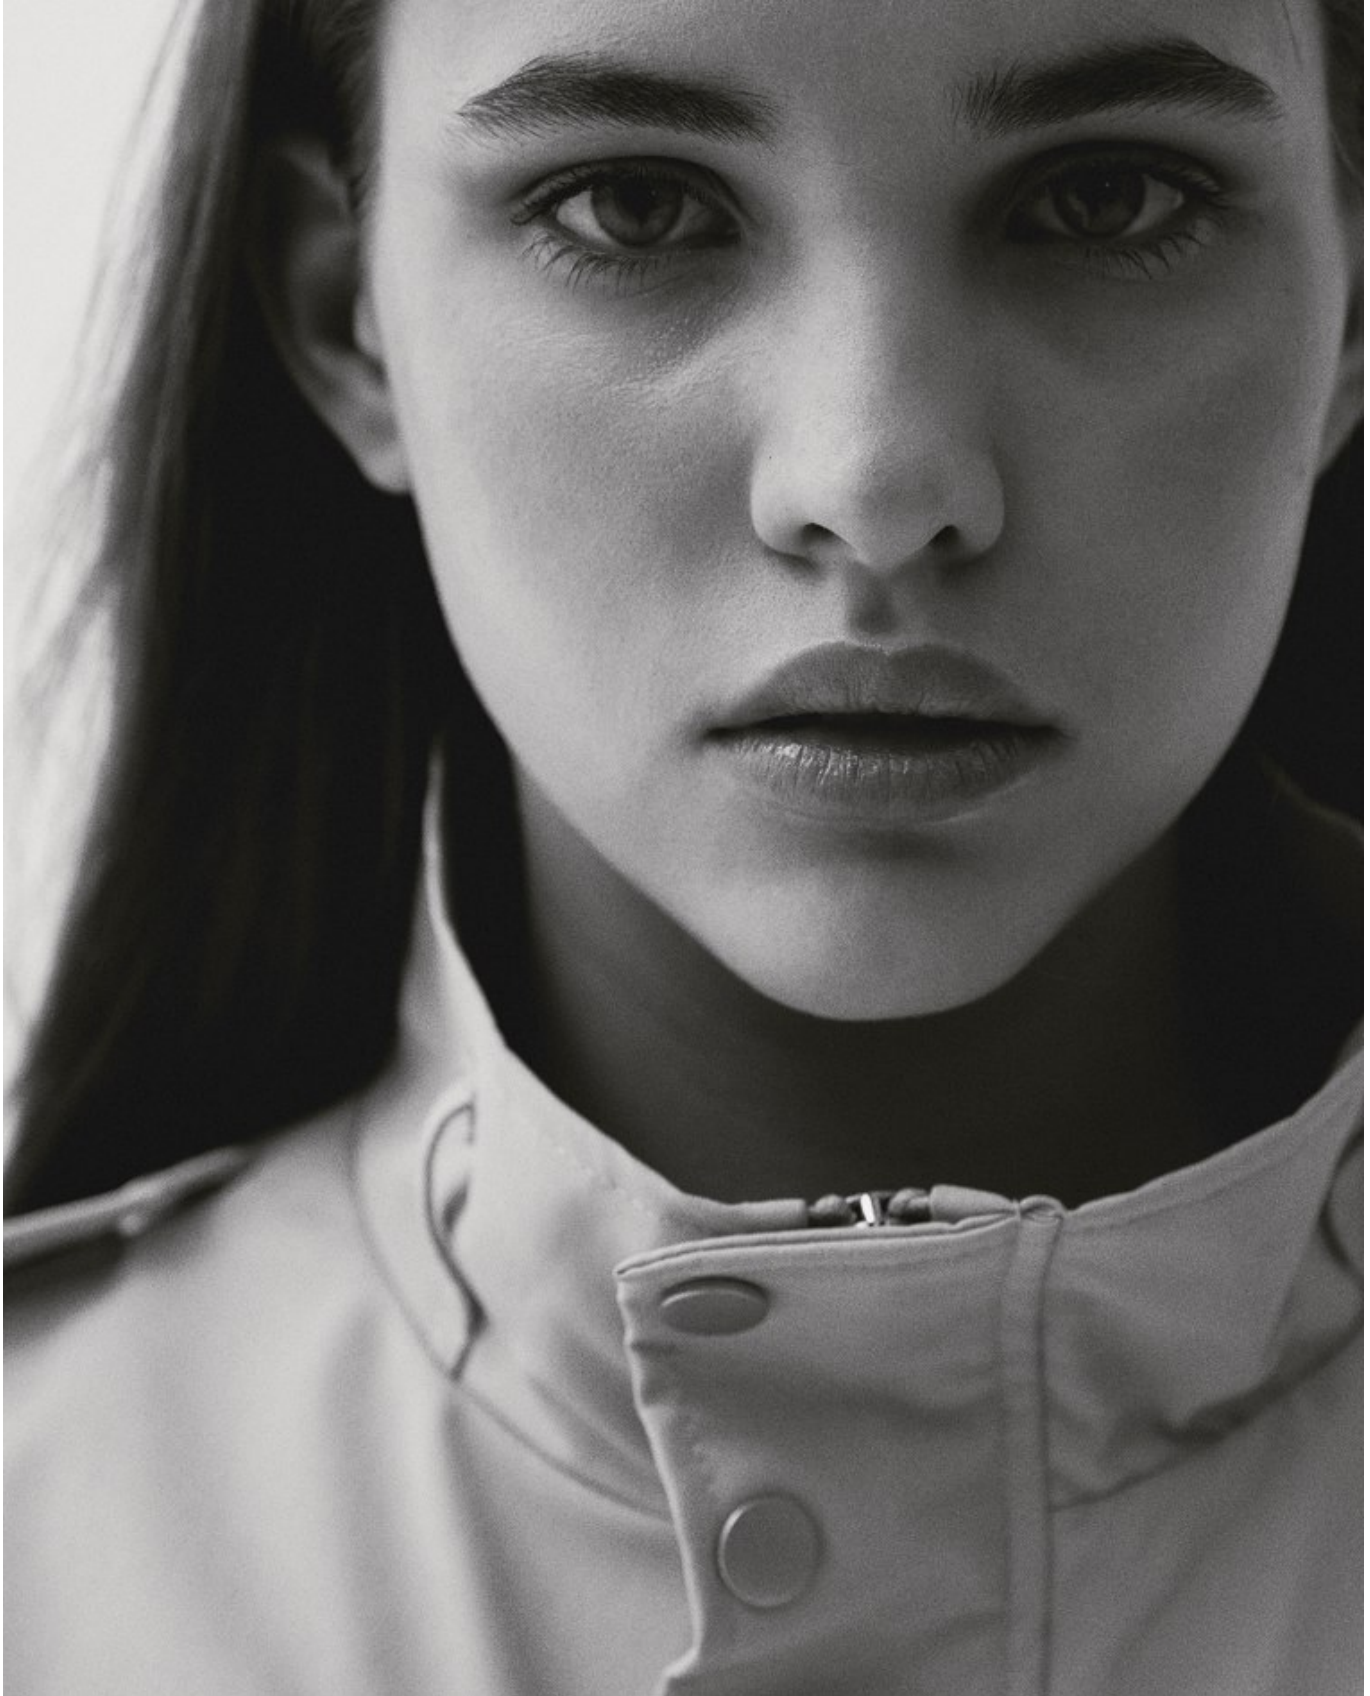

NINA VAN COLLER

BOSS MODELS

CAPE TOWN

Height: 171cm Bust: 88cm Waist: 71cm Hips: 97cm Shoe: 7 UK Hair: Light Brown Eyes: Green