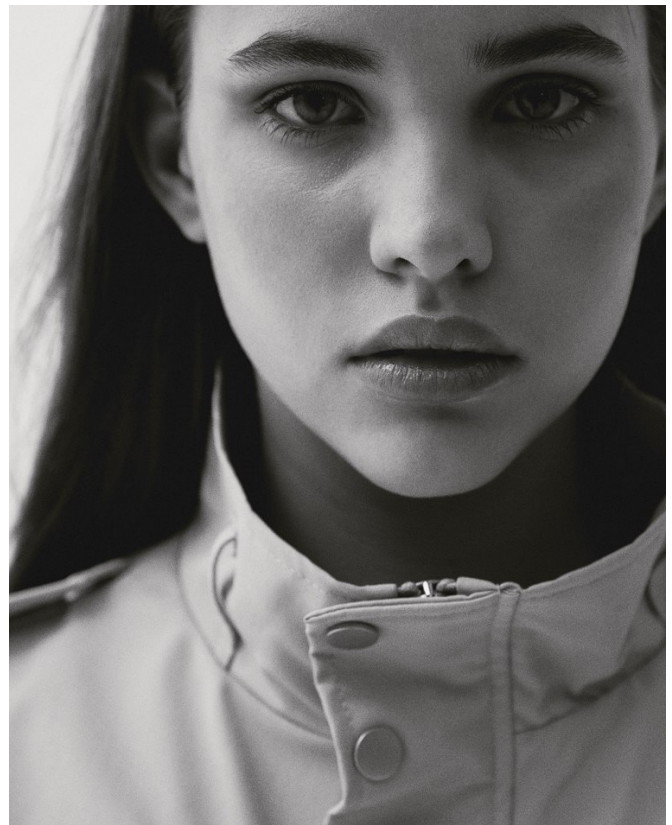

BOSS MODELS

CAPE TOWN

NINA VAN COLLER

Height: 171cm Bust: 88cm Waist: 71cm Hips: 97cm Shoe: 7 UK Hair: Light Brown Eyes: Green

BOSS MODELS

CAPE TOWN

NINA VAN COLLER

Height: 171cm Bust: 88cm Waist: 71cm Hips: 97cm Shoe: 7 UK Hair: Light Brown Eyes: Green