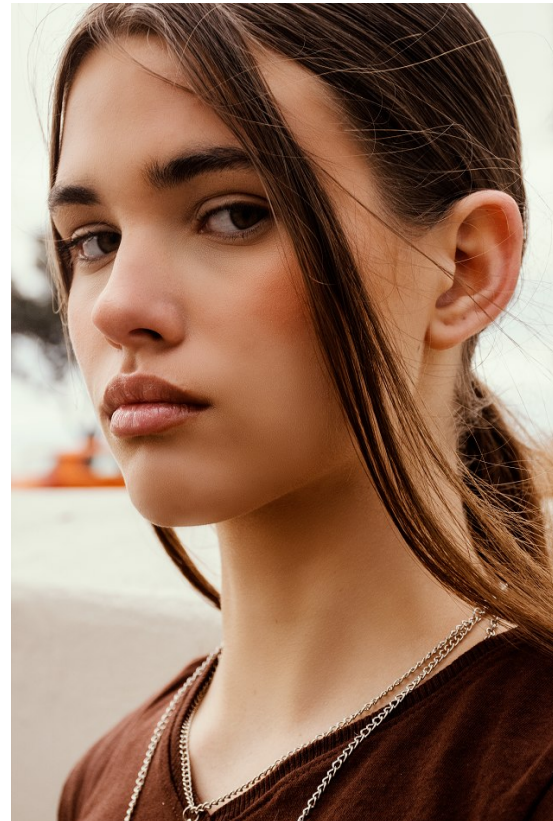

BOSS MODELS

CAPE TOWN

NINA VAN COLLER

Height: 171cm Bust: 88cm Waist: 69cm Hips: 95cm Shoe: 7 UK Hair: Light Brown Eyes: Green

BOSS MODELS

CAPE TOWN

NINA VAN COLLER

Height: 171cm Bust: 88cm Waist: 69cm Hips: 95cm Shoe: 7 UK Hair: Light Brown Eyes: Green