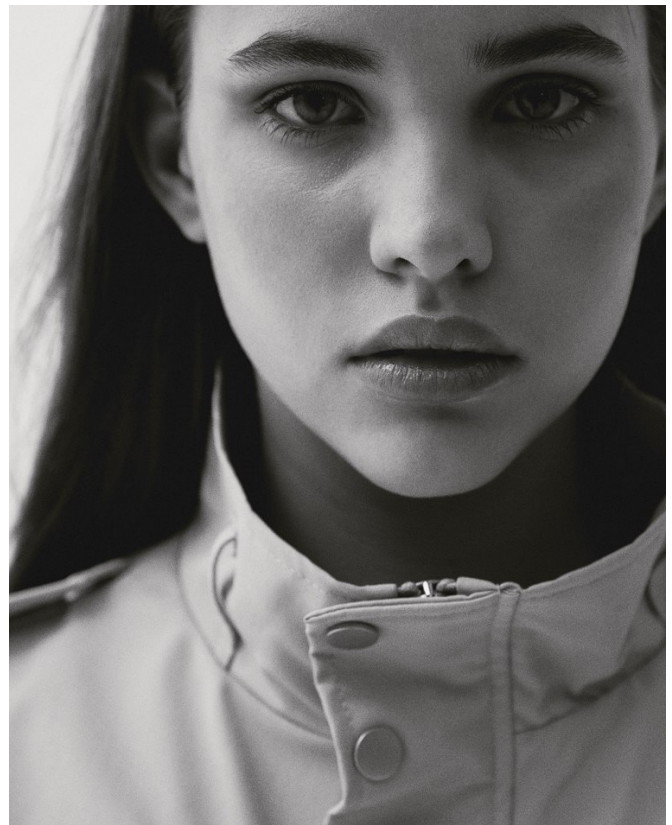

BOSS MODELS

CAPE TOWN

NINA VAN COLLER

Height: 171cm Bust: 88cm Waist: 74cm Hips: 98cm Shoe: 7 UK Hair: Light Brown Eyes: Green

BOSS MODELS

CAPE TOWN

NINA VAN COLLER

Height: 171cm Bust: 88cm Waist: 74cm Hips: 98cm Shoe: 7 UK Hair: Light Brown Eyes: Green