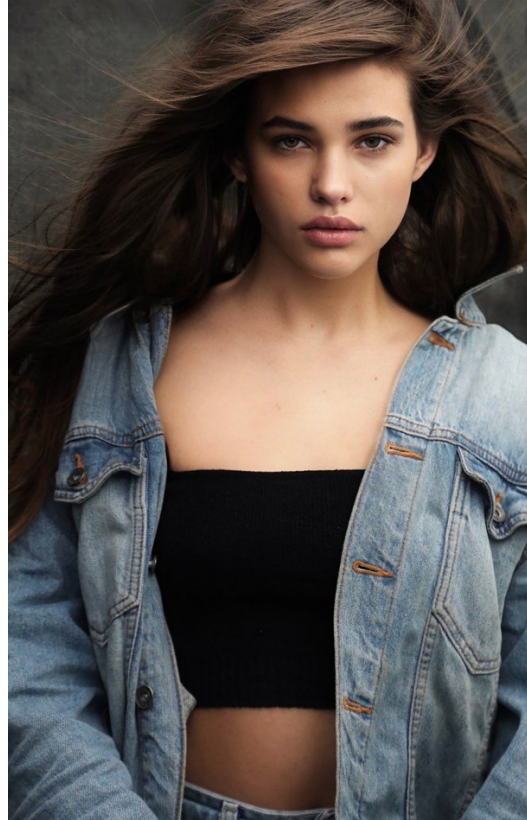

BOSS MODELS

CAPE TOWN

NINA VAN COLLER

Height: 171cm Bust: 88cm Waist: 71cm Hips: 97cm Shoe: 7 UK Hair: Light Brown Eyes: Green