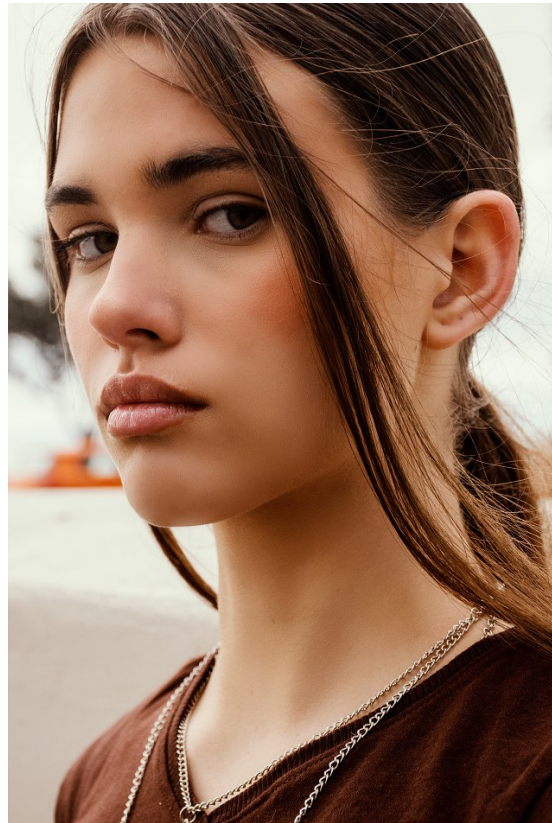

BOSS MODELS

CAPE TOWN

NINA VAN COLLER

Height: 171cm Bust: 88cm Waist: 71cm Hips: 97cm Shoe: 7 UK Hair: Light Brown Eyes: Green

BOSS MODELS

CAPE TOWN

NINA VAN COLLER

Height: 171cm Bust: 88cm Waist: 71cm Hips: 97cm Shoe: 7 UK Hair: Light Brown Eyes: Green