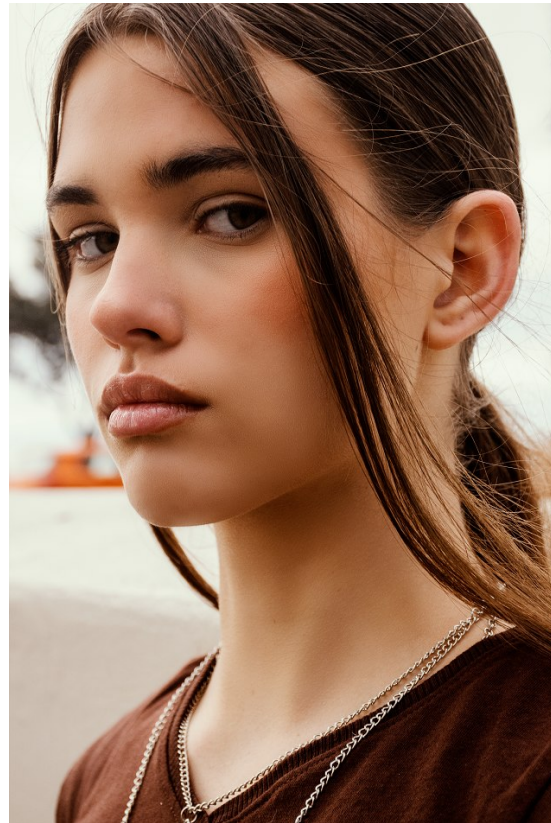

# BOSS MODELS

CAPE TOWN

## NINA VAN COLLER

Height: 171cm Bust: 88cm Waist: 71cm Hips: 97cm Shoe: 7 UK Hair: Light Brown Eyes: Green