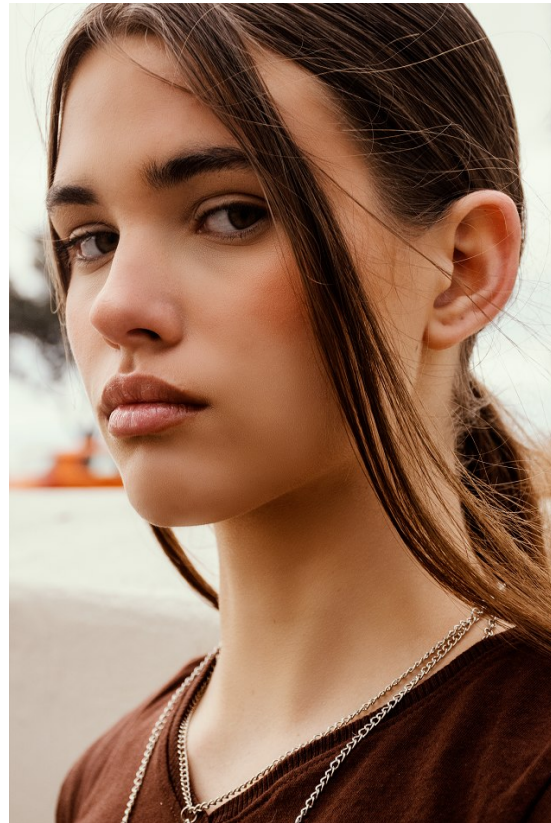

BOSS MODELS

CAPE TOWN

NINA VAN COLLER

Height: 171cm Bust: 88cm Waist: 74cm Hips: 98cm Shoe: 7 UK Hair: Light Brown Eyes: Green

BOSS MODELS

CAPE TOWN

NINA VAN COLLER

Height: 171cm Bust: 88cm Waist: 74cm Hips: 98cm Shoe: 7 UK Hair: Light Brown Eyes: Green