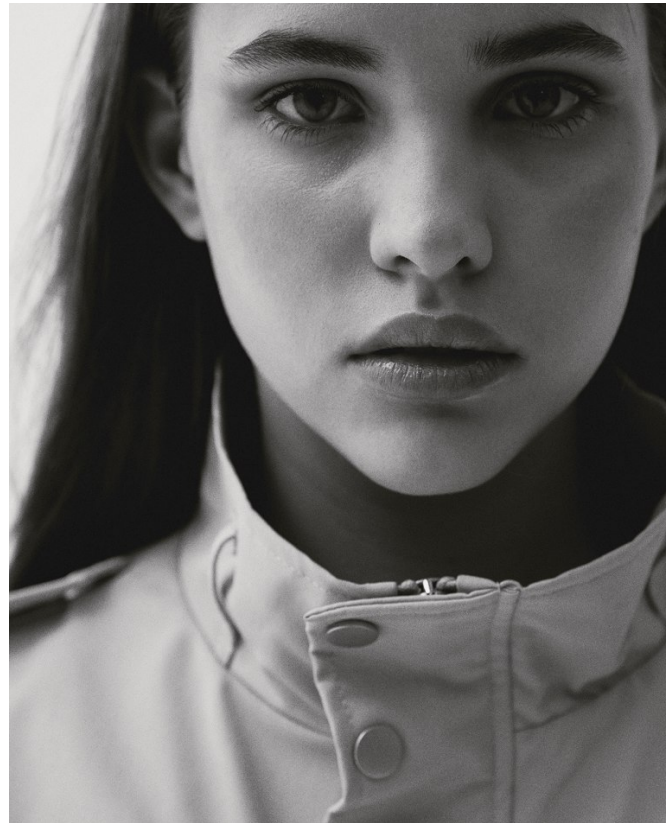

BOSS MODELS

CAPE TOWN

NINA VAN COLLER

Height: 171cm Bust: 88cm Waist: 71cm Hips: 97cm Shoe: 7 UK Hair: Light Brown Eyes: Green