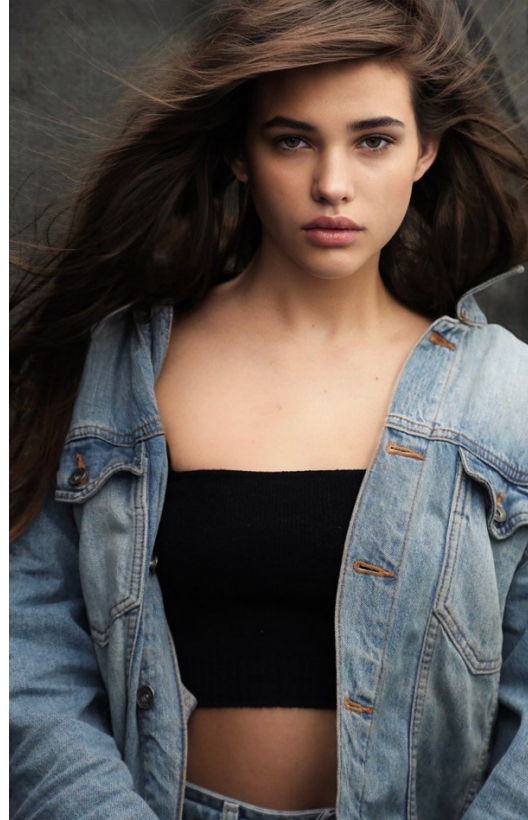

BOSS MODELS

CAPE TOWN

NINA VAN COLLER

Height: 171cm Bust: 88cm Waist: 71cm Hips: 97cm Shoe: 7 UK Hair: Light Brown Eyes: Green