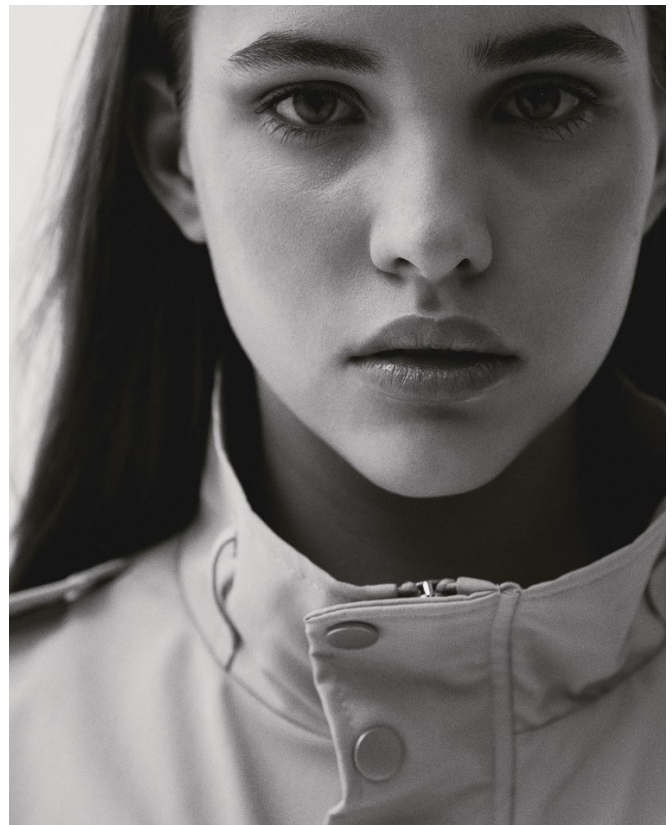

BOSS MODELS

CAPE TOWN

NINA VAN COLLER

Height: 171cm Bust: 88cm Waist: 69cm Hips: 95cm Shoe: 7 UK Hair: Light Brown Eyes: Green

BOSS MODELS

CAPE TOWN

NINA VAN COLLER

Height: 171cm Bust: 88cm Waist: 69cm Hips: 95cm Shoe: 7 UK Hair: Light Brown Eyes: Green