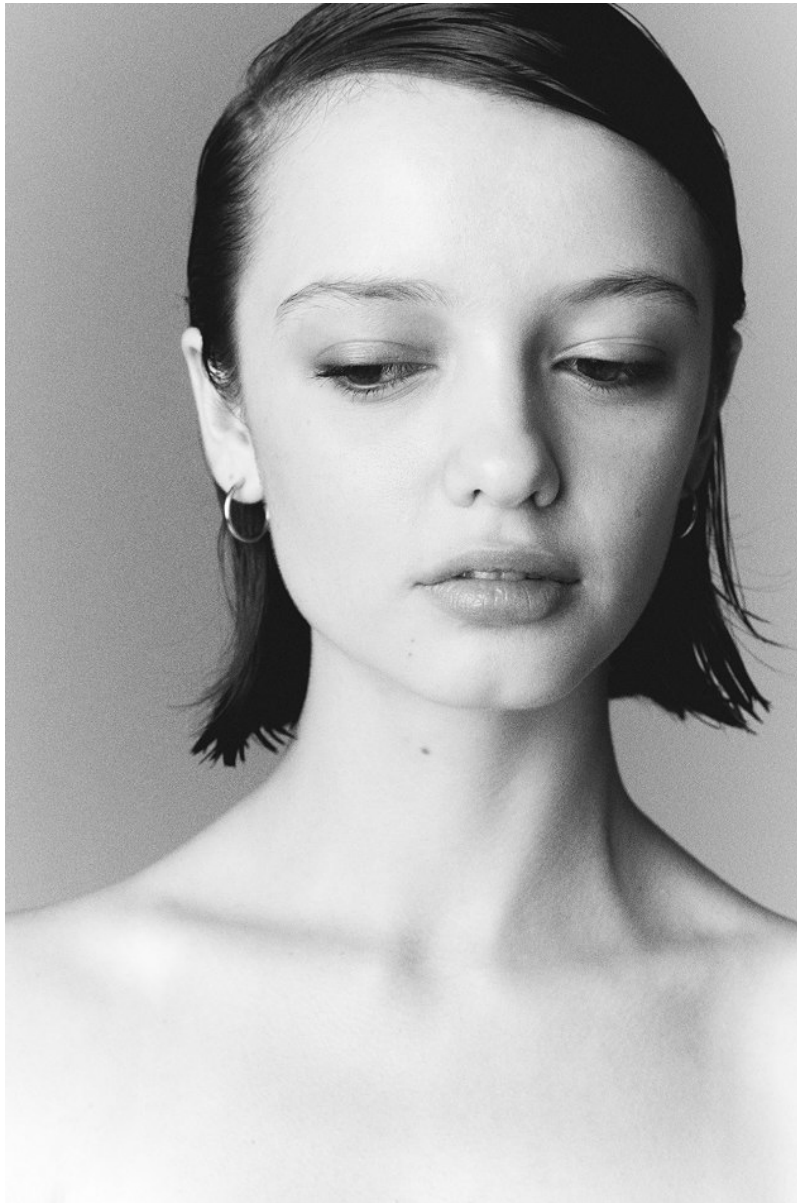

# BOSS MODELS

CAPE TOWN

SIME FERREIRA

Height: 175cm Bust: 84cm Waist: 63cm Hips: 92cm Shoe: 5 UK Hair: Light Brown Eyes: Hazel

# BOSS MODELS

CAPE TOWN

**SIME FERREIRA**

Height: 175cm Bust: 84cm Waist: 63cm Hips: 92cm Shoe: 5 UK Hair: Light Brown Eyes: Hazel