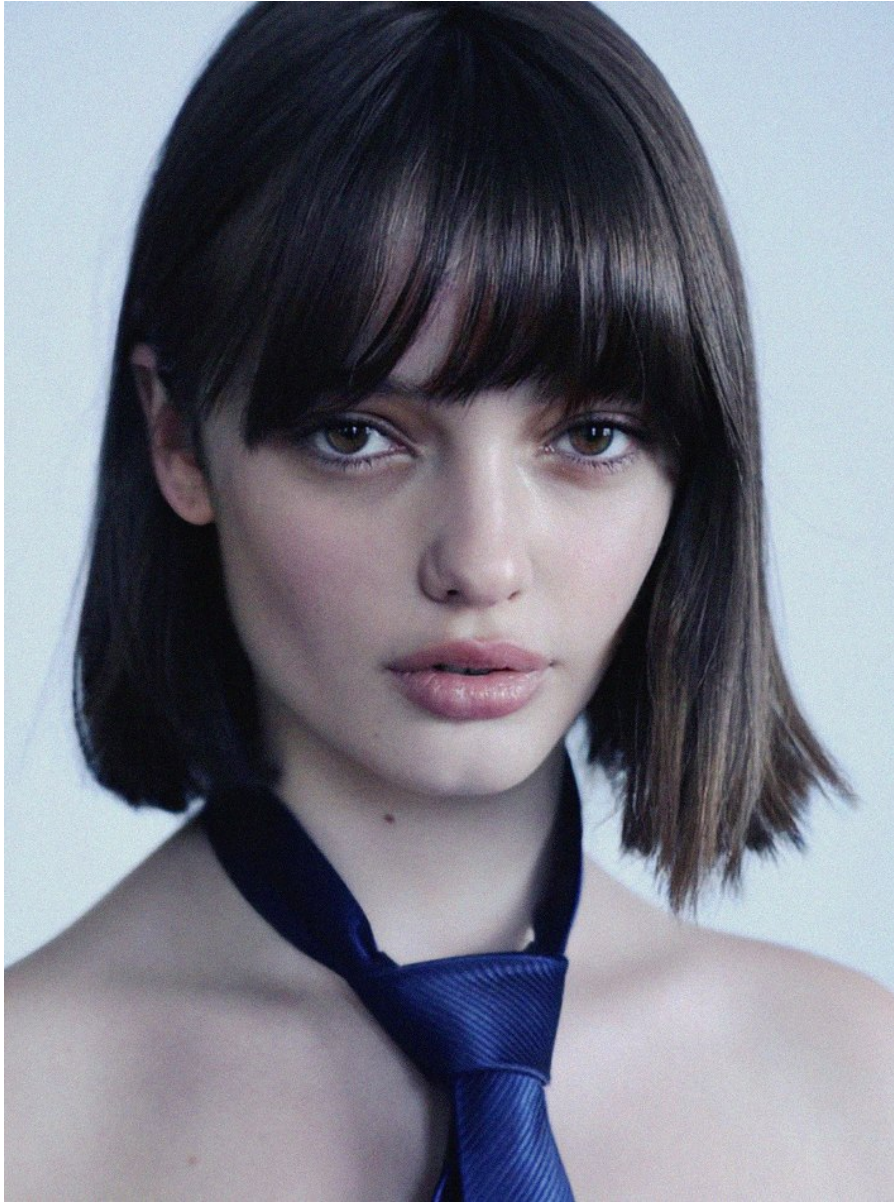

BOSS MODELS

CAPE TOWN

SIME FERREIRA

Height: 175cm Bust: 84cm Waist: 63cm Hips: 92cm Shoe: 5 UK Hair: Light Brown Eyes: Hazel