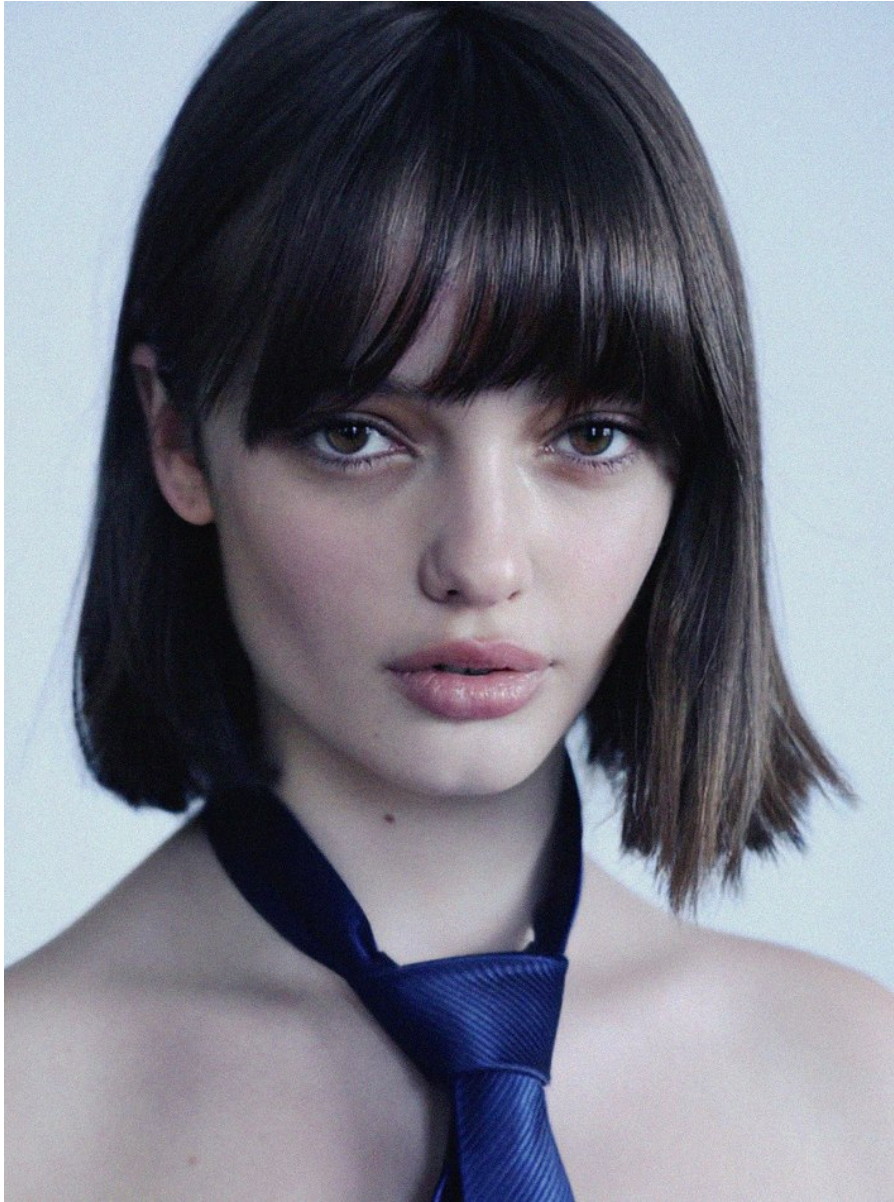

BOSS MODELS

CAPE TOWN

SIME FERREIRA

Height: 175cm Bust: 84cm Waist: 63cm Hips: 92cm Shoe: 5 UK Hair: Light Brown Eyes: Hazel

BOSS MODELS

CAPE TOWN

SIME FERREIRA

Height: 175cm Bust: 84cm Waist: 63cm Hips: 92cm Shoe: 5 UK Hair: Light Brown Eyes: Hazel