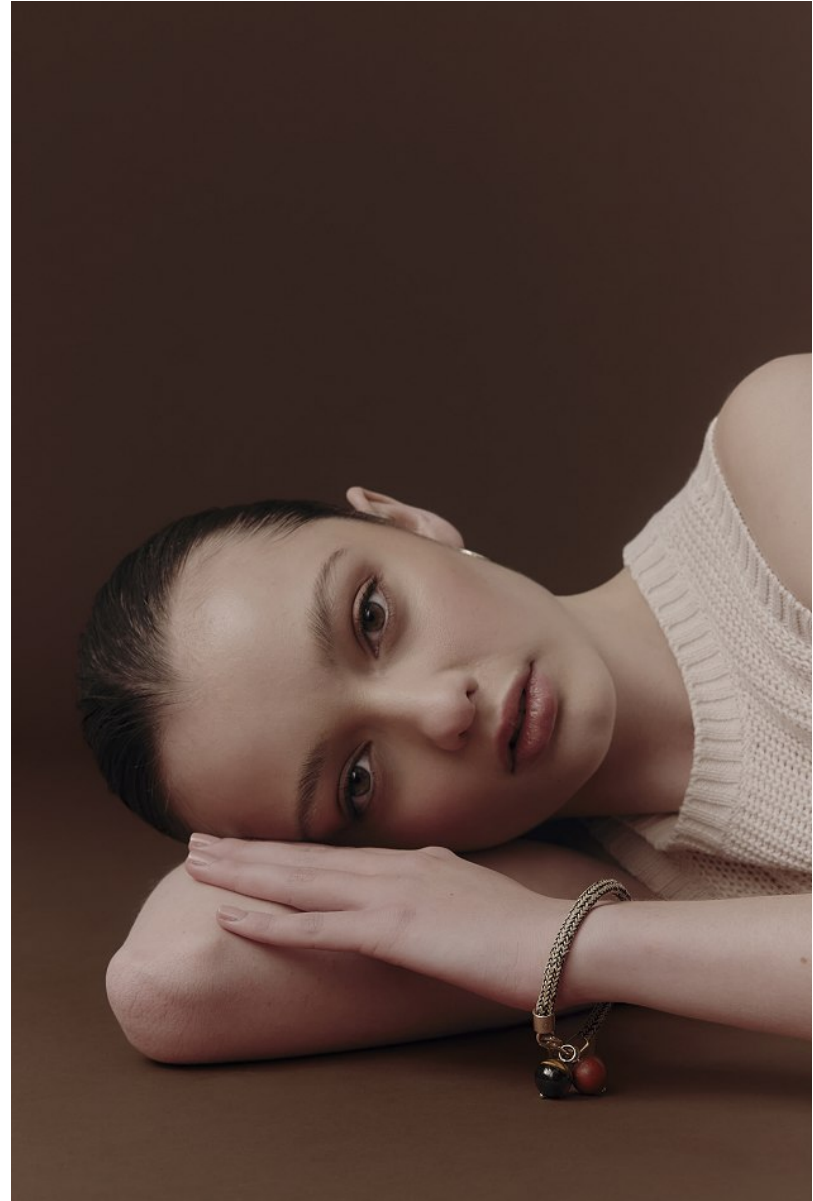

BOSS MODELS

CAPE TOWN

SIME FERREIRA

Height: 175cm Bust: 84cm Waist: 63cm Hips: 92cm Shoe: 5 UK Hair: Light Brown Eyes: Hazel

BOSS MODELS

CAPE TOWN

SIME FERREIRA

Height: 175cm Bust: 84cm Waist: 63cm Hips: 92cm Shoe: 5 UK Hair: Light Brown Eyes: Hazel