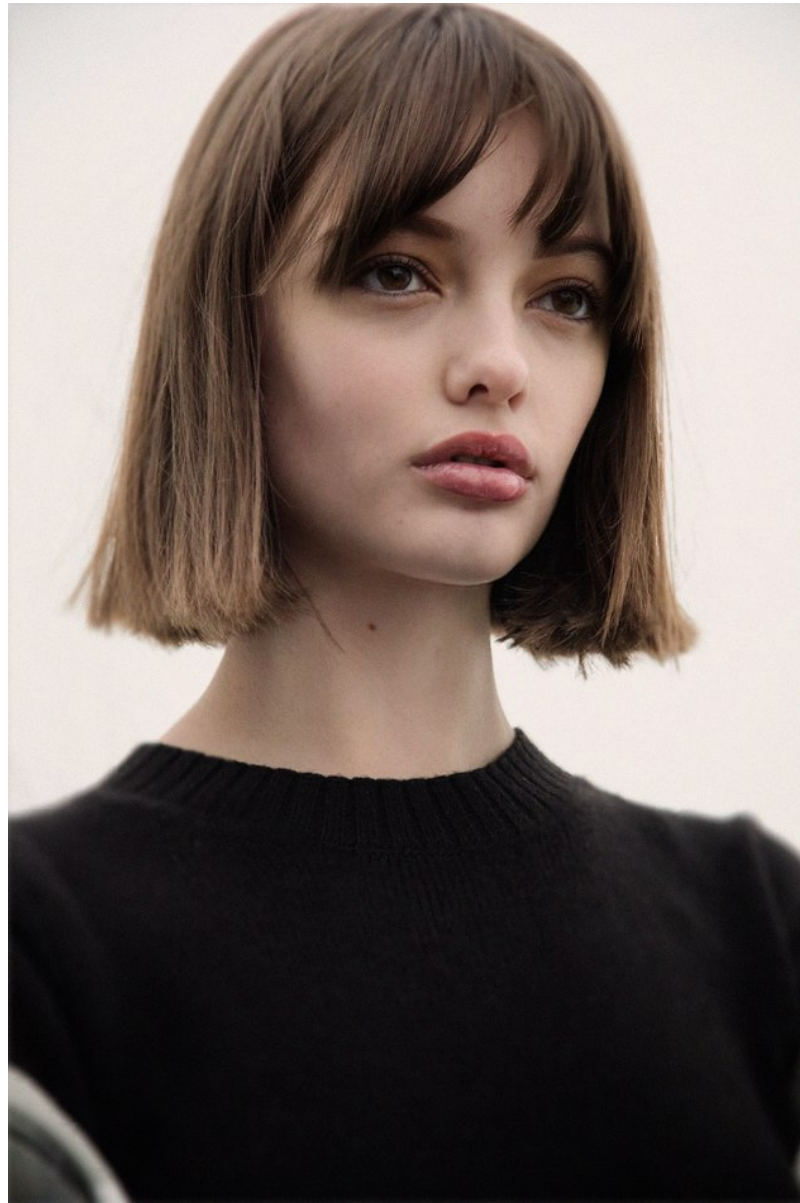

# BOSS MODELS

CAPE TOWN

SIME FERREIRA

Height: 175cm Bust: 84cm Waist: 63cm Hips: 92cm Shoe: 5 UK Hair: Light Brown Eyes: Hazel