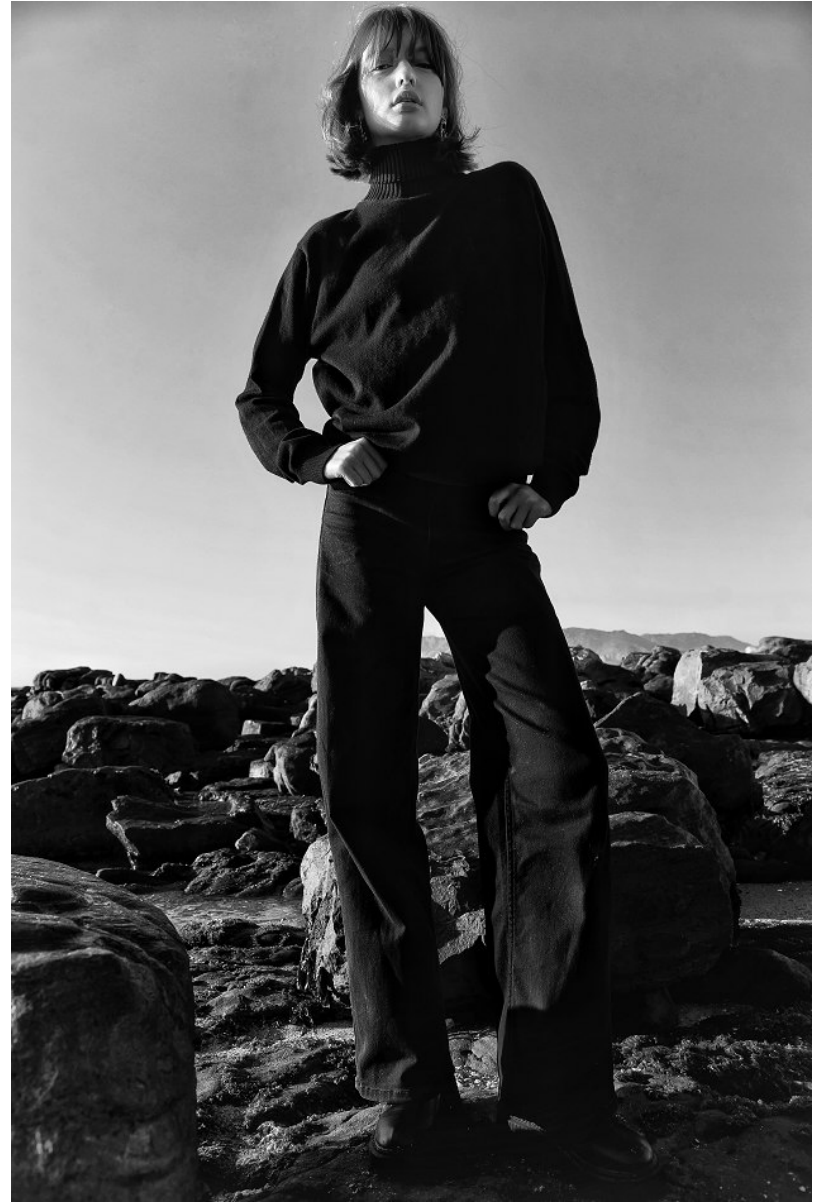

BOSS MODELS

CAPE TOWN

SIME FERREIRA

Height: 175cm Bust: 84cm Waist: 63cm Hips: 92cm Shoe: 5 UK Hair: Light Brown Eyes: Hazel