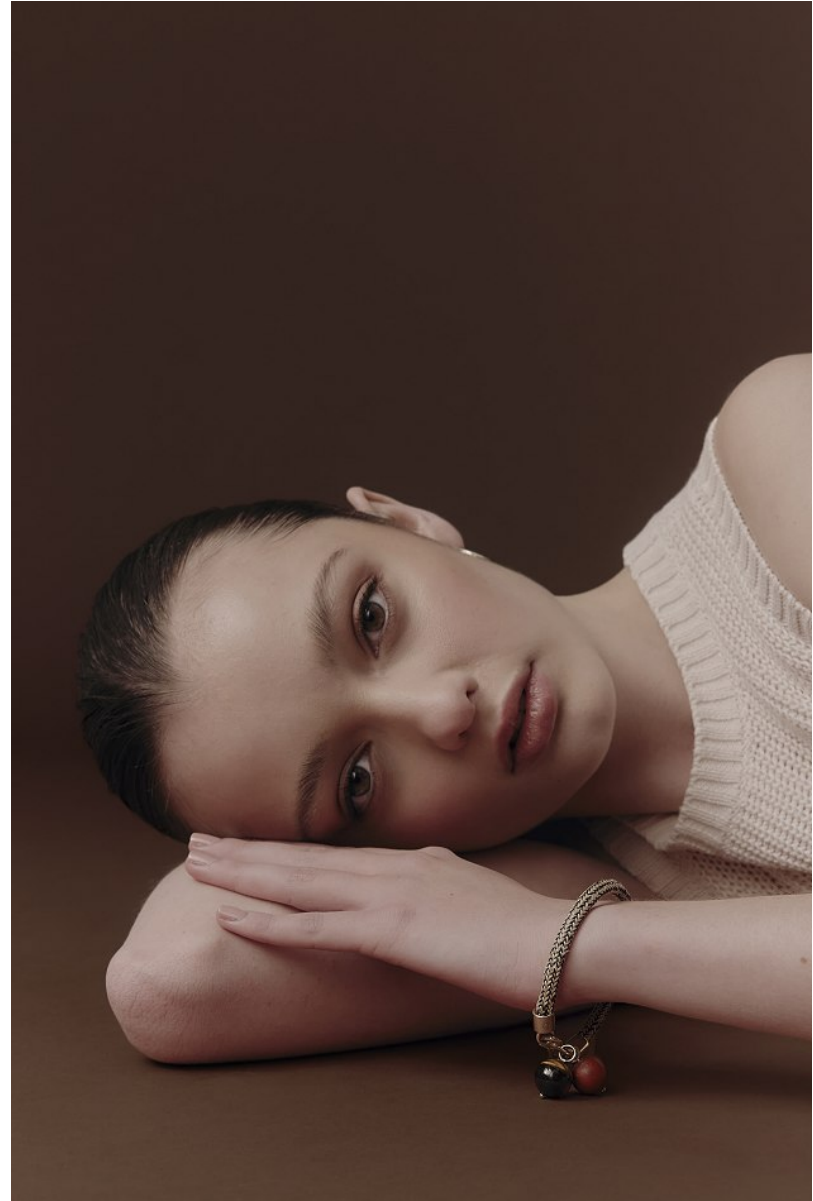

BOSS MODELS

CAPE TOWN

SIME FERREIRA

Height: 175cm Bust: 84cm Waist: 63cm Hips: 92cm Shoe: 5 UK Hair: Light Brown Eyes: Hazel