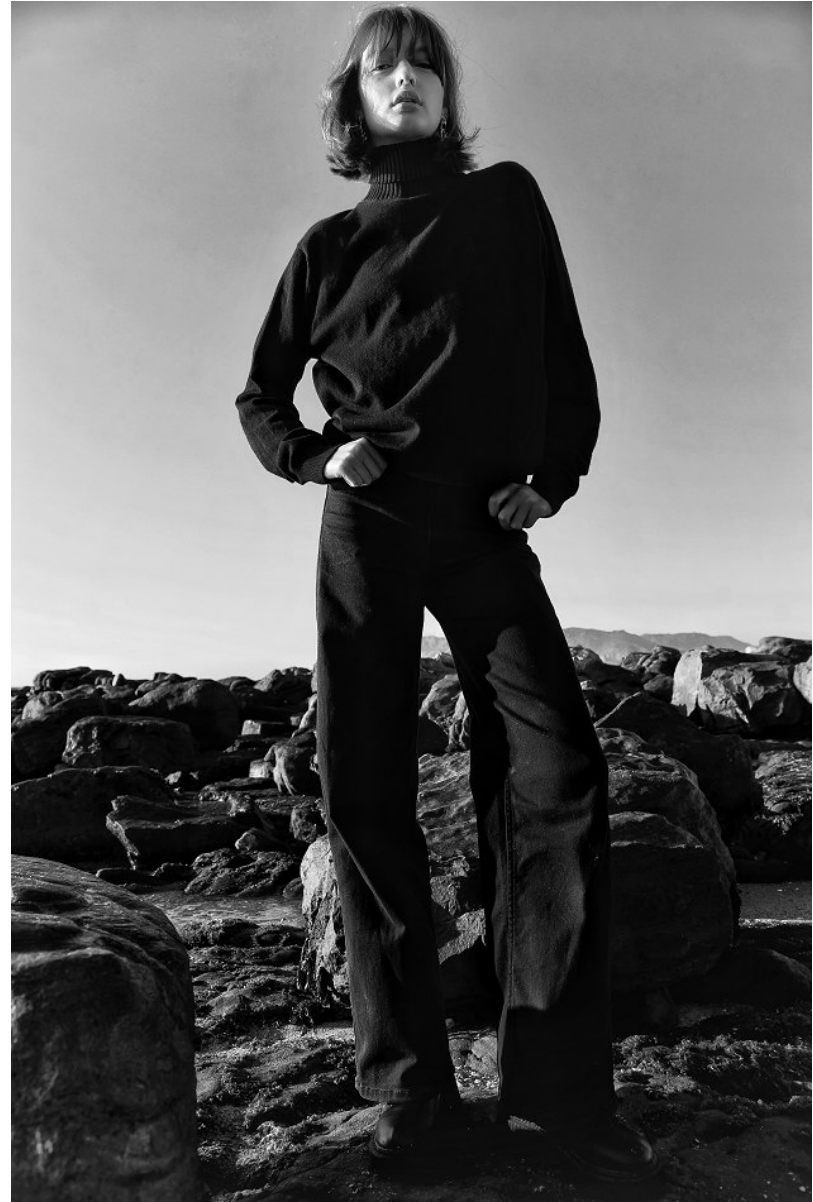

BOSS MODELS

CAPE TOWN

SIME FERREIRA

Height: 175cm Bust: 84cm Waist: 63cm Hips: 92cm Shoe: 5 UK Hair: Light Brown Eyes: Hazel

BOSS MODELS

CAPE TOWN

SIME FERREIRA

Height: 175cm Bust: 84cm Waist: 63cm Hips: 92cm Shoe: 5 UK Hair: Light Brown Eyes: Hazel