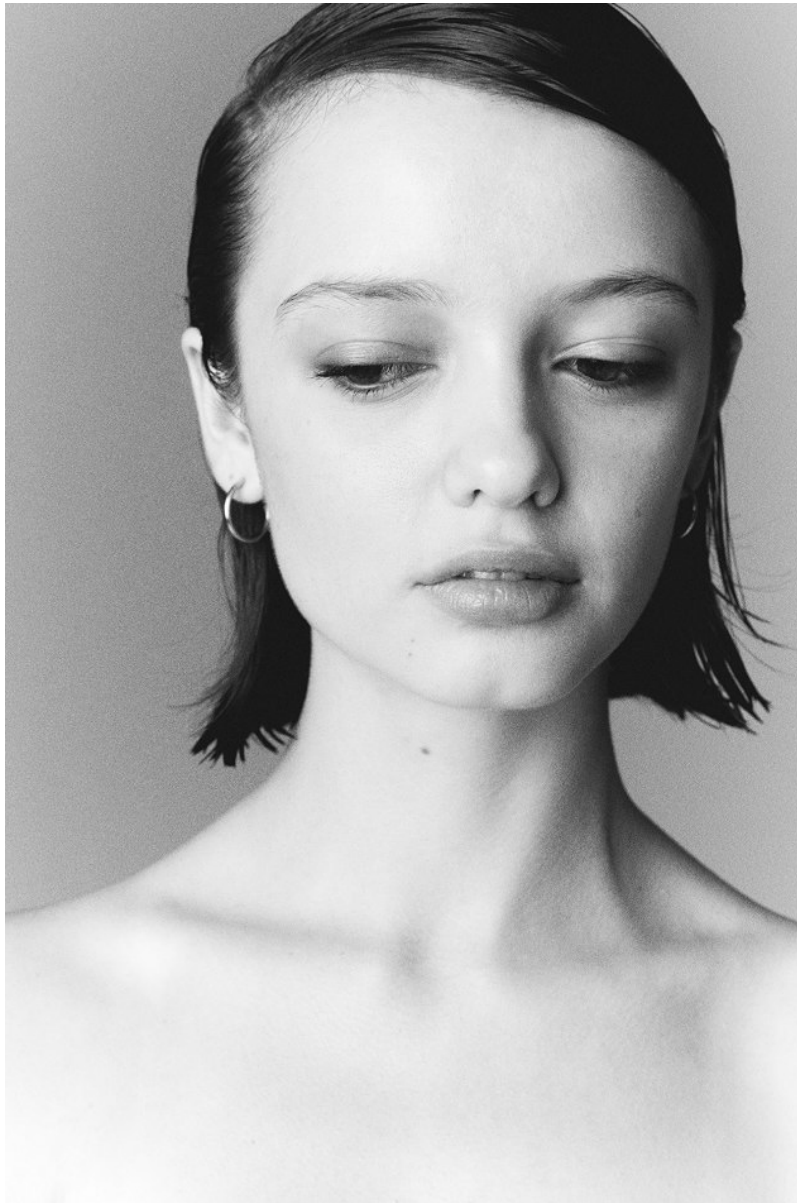

BOSS MODELS

CAPE TOWN

SIME FERREIRA

Height: 175cm Bust: 84cm Waist: 63cm Hips: 92cm Shoe: 5 UK Hair: Light Brown Eyes: Hazel

BOSS MODELS

CAPE TOWN

SIME FERREIRA

Height: 175cm Bust: 84cm Waist: 63cm Hips: 92cm Shoe: 5 UK Hair: Light Brown Eyes: Hazel