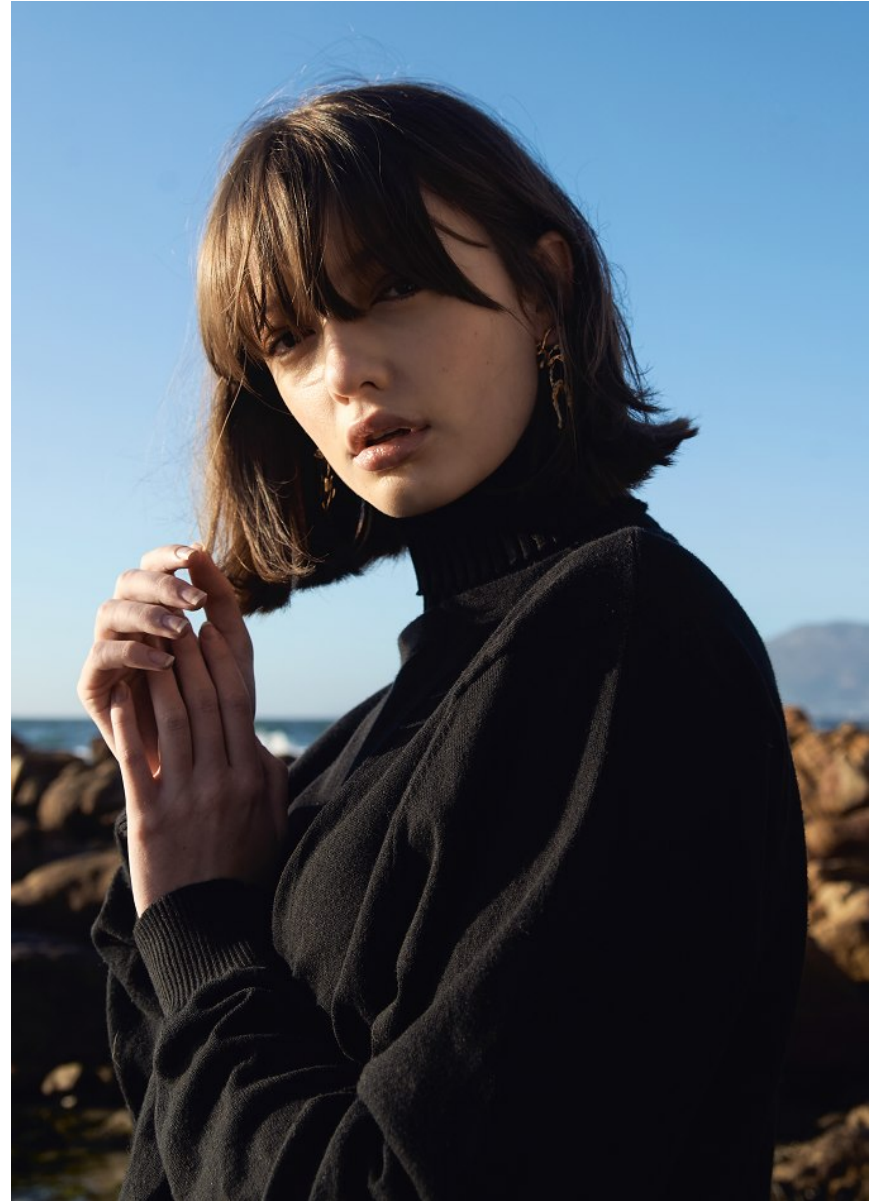

BOSS MODELS

CAPE TOWN

SIME FERREIRA

Height: 175cm Bust: 84cm Waist: 63cm Hips: 92cm Shoe: 5 UK Hair: Light Brown Eyes: Hazel

BOSS MODELS

CAPE TOWN

SIME FERREIRA

Height: 175cm Bust: 84cm Waist: 63cm Hips: 92cm Shoe: 5 UK Hair: Light Brown Eyes: Hazel