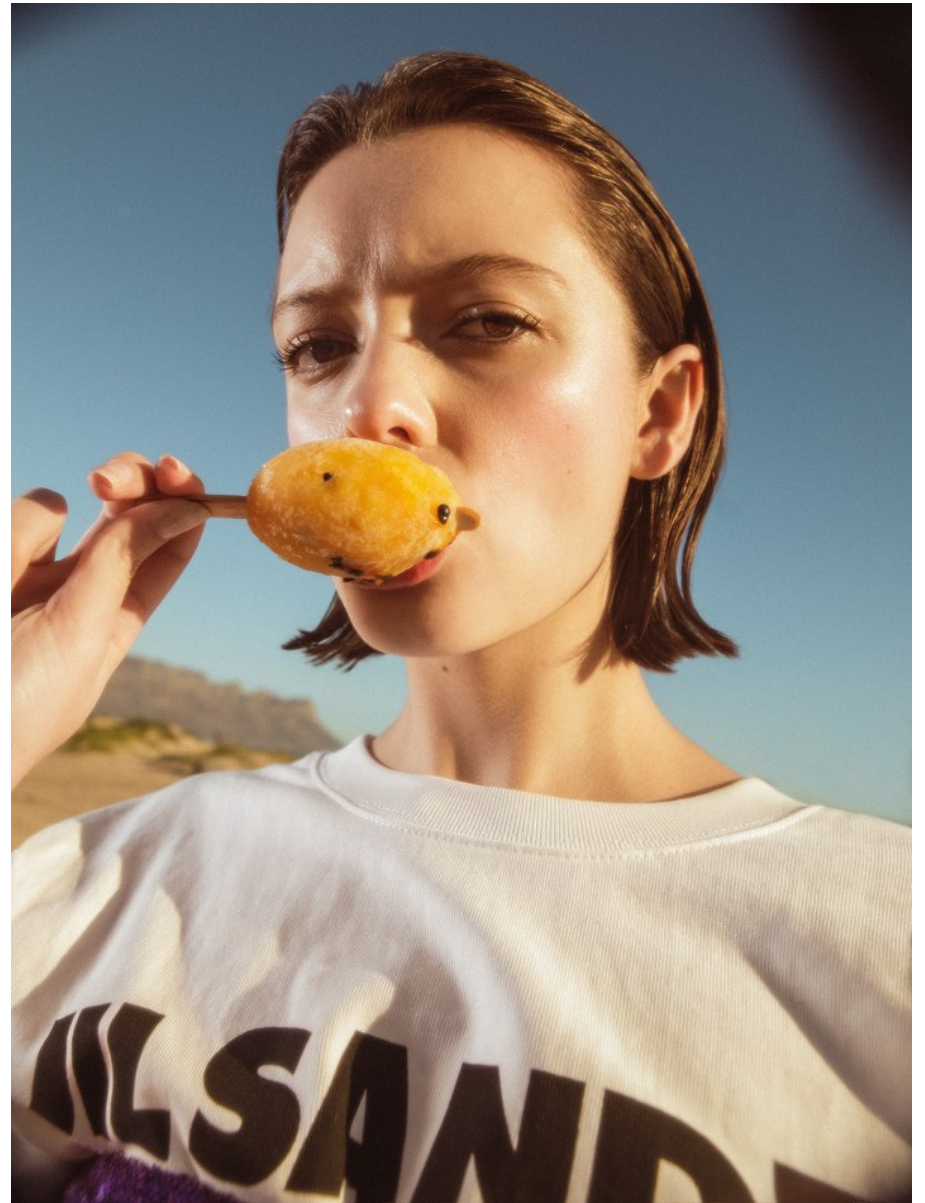

BOSS MODELS

CAPE TOWN

SIME FERREIRA

Height: 175cm Bust: 84cm Waist: 63cm Hips: 92cm Shoe: 5 UK Hair: Light Brown Eyes: Hazel