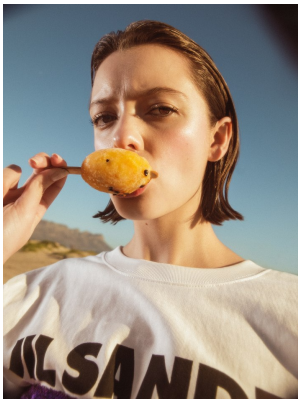

BOSS MODELS

CAPE TOWN

SIME FERREIRA

Height: 175cm Bust: 84cm Waist: 63cm Hips: 92cm Shoe: 5 UK Hair: Light Brown Eyes: Hazel

BOSS MODELS

CAPE TOWN

SIME FERREIRA

Height: 175cm Bust: 84cm Waist: 63cm Hips: 92cm Shoe: 5 UK Hair: Light Brown Eyes: Hazel

BOSS MODELS

CAPE TOWN

SIME FERREIRA

Height: 175cm Bust: 84cm Waist: 63cm Hips: 92cm Shoe: 5 UK Hair: Light Brown Eyes: Hazel