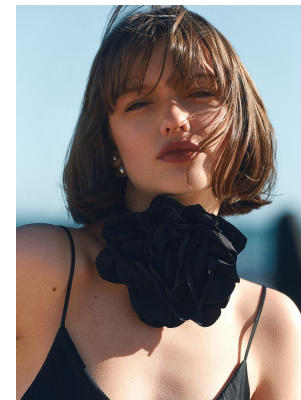

BOSS MODELS

CAPE TOWN

SIME FERREIRA

Height: 175cm Bust: 82cm Waist: 61cm Hips: 90cm Shoe: 5 UK Hair: Light Brown Eyes: Hazel

BOSS MODELS

CAPE TOWN

SIME FERREIRA

Height: 175cm Bust: 82cm Waist: 61cm Hips: 90cm Shoe: 5 UK Hair: Light Brown Eyes: Hazel

BOSS MODELS

CAPE TOWN

SIME FERREIRA

Height: 175cm Bust: 82cm Waist: 61cm Hips: 90cm Shoe: 5 UK Hair: Light Brown Eyes: Hazel