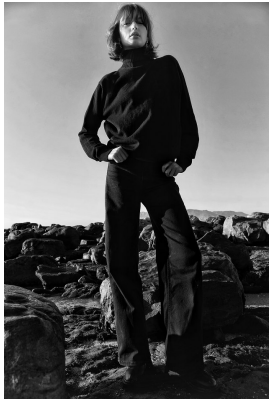

BOSS MODELS

CAPE TOWN

SIME FERREIRA

Height: 175cm Bust: 82cm Waist: 61cm Hips: 90cm Shoe: 5 UK Hair: Light Brown Eyes: Hazel

BOSS MODELS

CAPE TOWN

SIME FERREIRA

Height: 175cm Bust: 82cm Waist: 61cm Hips: 90cm Shoe: 5 UK Hair: Light Brown Eyes: Hazel

BOSS MODELS

CAPE TOWN

SIME FERREIRA

Height: 175cm Bust: 82cm Waist: 61cm Hips: 90cm Shoe: 5 UK Hair: Light Brown Eyes: Hazel