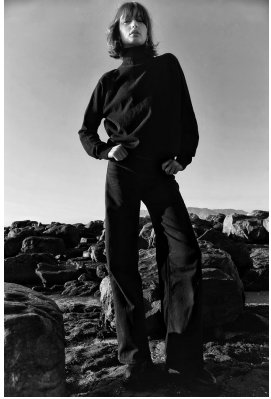

BOSS MODELS

CAPE TOWN

SIME FERREIRA

Height: 175cm Bust: 84cm Waist: 63cm Hips: 92cm Shoe: 5 UK Hair: Light Brown Eyes: Hazel

BOSS MODELS

CAPE TOWN

SIME FERREIRA

Height: 175cm Bust: 84cm Waist: 63cm Hips: 92cm Shoe: 5 UK Hair: Light Brown Eyes: Hazel

BOSS MODELS

CAPE TOWN

SIME FERREIRA

Height: 175cm Bust: 84cm Waist: 63cm Hips: 92cm Shoe: 5 UK Hair: Light Brown Eyes: Hazel