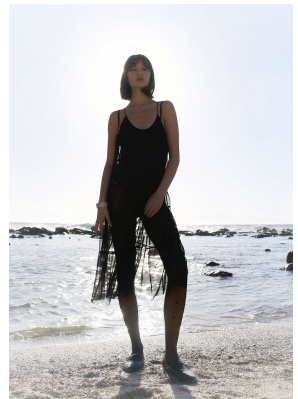

BOSS MODELS

CAPE TOWN

SIME FERREIRA

Height: 175cm Bust: 84cm Waist: 63cm Hips: 92cm Shoe: 5 UK Hair: Light Brown Eyes: Hazel

BOSS MODELS

CAPE TOWN

SIME FERREIRA

Height: 175cm Bust: 84cm Waist: 63cm Hips: 92cm Shoe: 5 UK Hair: Light Brown Eyes: Hazel

BOSS MODELS

CAPE TOWN

SIME FERREIRA

Height: 175cm Bust: 84cm Waist: 63cm Hips: 92cm Shoe: 5 UK Hair: Light Brown Eyes: Hazel