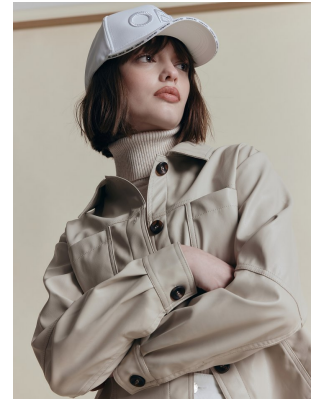

BOSS MODELS

CAPE TOWN

SIME FERREIRA

Height: 175cm Bust: 84cm Waist: 63cm Hips: 92cm Shoe: 5 UK Hair: Light Brown Eyes: Hazel

BOSS MODELS

CAPE TOWN

SIME FERREIRA

Height: 175cm Bust: 84cm Waist: 63cm Hips: 92cm Shoe: 5 UK Hair: Light Brown Eyes: Hazel

BOSS MODELS

CAPE TOWN

SIME FERREIRA

Height: 175cm Bust: 84cm Waist: 63cm Hips: 92cm Shoe: 5 UK Hair: Light Brown Eyes: Hazel