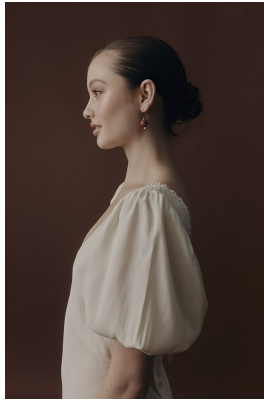

BOSS MODELS

CAPE TOWN

SIME FERREIRA

Height: 175cm Bust: 84cm Waist: 63cm Hips: 92cm Shoe: 5 UK Hair: Light Brown Eyes: Hazel

BOSS MODELS

CAPE TOWN

SIME FERREIRA

Height: 175cm Bust: 84cm Waist: 63cm Hips: 92cm Shoe: 5 UK Hair: Light Brown Eyes: Hazel

BOSS MODELS

CAPE TOWN

SIME FERREIRA

Height: 175cm Bust: 84cm Waist: 63cm Hips: 92cm Shoe: 5 UK Hair: Light Brown Eyes: Hazel