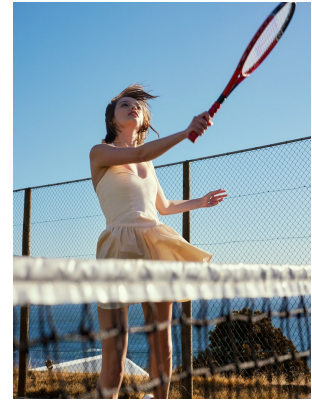

BOSS MODELS

CAPE TOWN

SIME FERREIRA

Height: 175cm Bust: 84cm Waist: 63cm Hips: 92cm Shoe: 5 UK Hair: Light Brown Eyes: Hazel

BOSS MODELS

CAPE TOWN

SIME FERREIRA

Height: 175cm Bust: 84cm Waist: 63cm Hips: 92cm Shoe: 5 UK Hair: Light Brown Eyes: Hazel

BOSS MODELS

CAPE TOWN

SIME FERREIRA

Height: 175cm Bust: 84cm Waist: 63cm Hips: 92cm Shoe: 5 UK Hair: Light Brown Eyes: Hazel