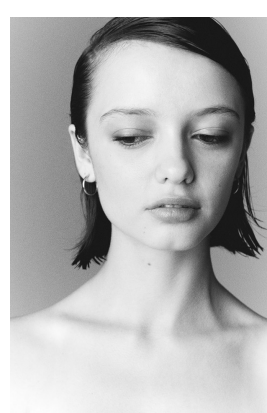

BOSS MODELS

CAPE TOWN

SIME FERREIRA

Height: 175cm Bust: 82cm Waist: 61cm Hips: 90cm Shoe: 5 UK Hair: Light Brown Eyes: Hazel

BOSS MODELS

CAPE TOWN

SIME FERREIRA

Height: 175cm Bust: 82cm Waist: 61cm Hips: 90cm Shoe: 5 UK Hair: Light Brown Eyes: Hazel

BOSS MODELS

CAPE TOWN

SIME FERREIRA

Height: 175cm Bust: 82cm Waist: 61cm Hips: 90cm Shoe: 5 UK Hair: Light Brown Eyes: Hazel