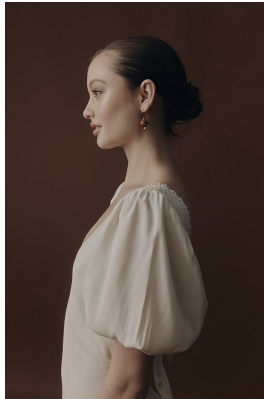

BOSS MODELS

CAPE TOWN

SIME FERREIRA

Height: 175cm Bust: 82cm Waist: 61cm Hips: 90cm Shoe: 5 UK Hair: Light Brown Eyes: Hazel

BOSS MODELS

CAPE TOWN

SIME FERREIRA

Height: 175cm Bust: 82cm Waist: 61cm Hips: 90cm Shoe: 5 UK Hair: Light Brown Eyes: Hazel

BOSS MODELS

CAPE TOWN

SIME FERREIRA

Height: 175cm Bust: 82cm Waist: 61cm Hips: 90cm Shoe: 5 UK Hair: Light Brown Eyes: Hazel