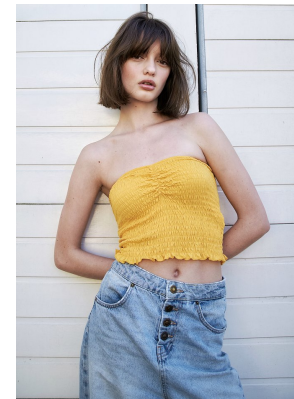

BOSS MODELS

CAPE TOWN

SIME FERREIRA

Height: 175cm Bust: 82cm Waist: 61cm Hips: 90cm Shoe: 5 UK Hair: Light Brown Eyes: Hazel

BOSS MODELS

CAPE TOWN

SIME FERREIRA

Height: 175cm Bust: 82cm Waist: 61cm Hips: 90cm Shoe: 5 UK Hair: Light Brown Eyes: Hazel

BOSS MODELS

CAPE TOWN

SIME FERREIRA

Height: 175cm Bust: 82cm Waist: 61cm Hips: 90cm Shoe: 5 UK Hair: Light Brown Eyes: Hazel