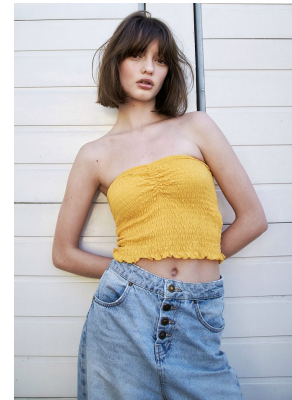

BOSS MODELS

CAPE TOWN

SIME FERREIRA

Height: 175cm Bust: 84cm Waist: 63cm Hips: 92cm Shoe: 5 UK Hair: Light Brown Eyes: Hazel

BOSS MODELS

CAPE TOWN

SIME FERREIRA

Height: 175cm Bust: 84cm Waist: 63cm Hips: 92cm Shoe: 5 UK Hair: Light Brown Eyes: Hazel

BOSS MODELS

CAPE TOWN

SIME FERREIRA

Height: 175cm Bust: 84cm Waist: 63cm Hips: 92cm Shoe: 5 UK Hair: Light Brown Eyes: Hazel