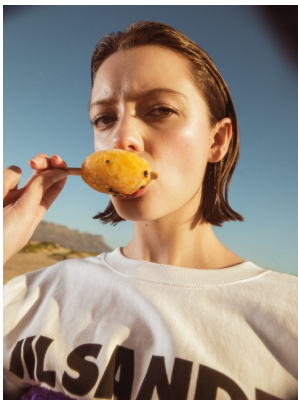

BOSS MODELS

CAPE TOWN

SIME FERREIRA

Height: 175cm Bust: 82cm Waist: 61cm Hips: 90cm Shoe: 5 UK Hair: Light Brown Eyes: Hazel

BOSS MODELS

CAPE TOWN

SIME FERREIRA

Height: 175cm Bust: 82cm Waist: 61cm Hips: 90cm Shoe: 5 UK Hair: Light Brown Eyes: Hazel

BOSS MODELS

CAPE TOWN

SIME FERREIRA

Height: 175cm Bust: 82cm Waist: 61cm Hips: 90cm Shoe: 5 UK Hair: Light Brown Eyes: Hazel