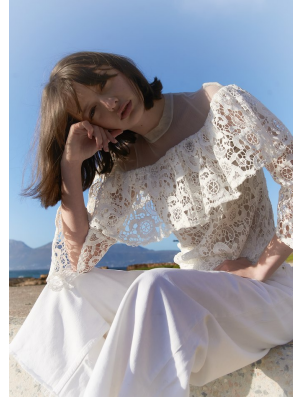

BOSS MODELS

CAPE TOWN

SIME FERREIRA

Height: 175cm Bust: 84cm Waist: 63cm Hips: 92cm Shoe: 5 UK Hair: Light Brown Eyes: Hazel

BOSS MODELS

CAPE TOWN

SIME FERREIRA

Height: 175cm Bust: 84cm Waist: 63cm Hips: 92cm Shoe: 5 UK Hair: Light Brown Eyes: Hazel

BOSS MODELS

CAPE TOWN

SIME FERREIRA

Height: 175cm Bust: 84cm Waist: 63cm Hips: 92cm Shoe: 5 UK Hair: Light Brown Eyes: Hazel