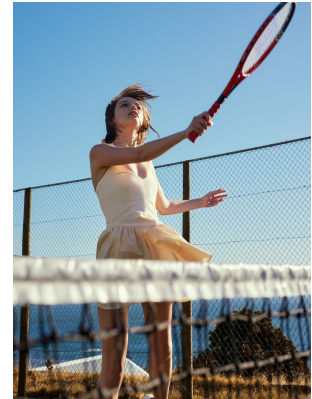

BOSS MODELS

CAPE TOWN

SIME FERREIRA

Height: 175cm Bust: 82cm Waist: 61cm Hips: 90cm Shoe: 5 UK Hair: Light Brown Eyes: Hazel

BOSS MODELS

CAPE TOWN

SIME FERREIRA

Height: 175cm Bust: 82cm Waist: 61cm Hips: 90cm Shoe: 5 UK Hair: Light Brown Eyes: Hazel

BOSS MODELS

CAPE TOWN

SIME FERREIRA

Height: 175cm Bust: 82cm Waist: 61cm Hips: 90cm Shoe: 5 UK Hair: Light Brown Eyes: Hazel