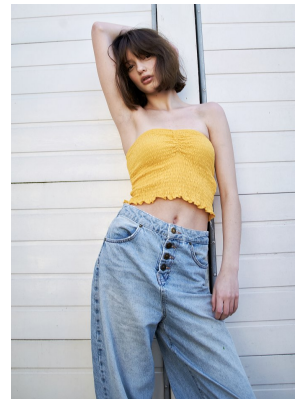

BOSS MODELS

CAPE TOWN

SIME FERREIRA

Height: 175cm Bust: 82cm Waist: 61cm Hips: 90cm Shoe: 5 UK Hair: Light Brown Eyes: Hazel

BOSS MODELS

CAPE TOWN

SIME FERREIRA

Height: 175cm Bust: 82cm Waist: 61cm Hips: 90cm Shoe: 5 UK Hair: Light Brown Eyes: Hazel

BOSS MODELS

CAPE TOWN

SIME FERREIRA

Height: 175cm Bust: 82cm Waist: 61cm Hips: 90cm Shoe: 5 UK Hair: Light Brown Eyes: Hazel