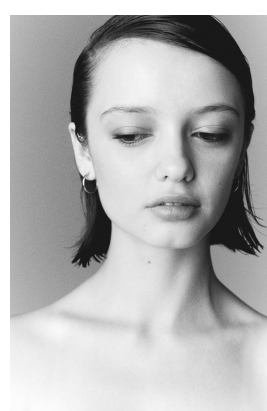

BOSS MODELS

CAPE TOWN

SIME FERREIRA

Height: 175cm Bust: 84cm Waist: 63cm Hips: 92cm Shoe: 5 UK Hair: Light Brown Eyes: Hazel

BOSS MODELS

CAPE TOWN

SIME FERREIRA

Height: 175cm Bust: 84cm Waist: 63cm Hips: 92cm Shoe: 5 UK Hair: Light Brown Eyes: Hazel

BOSS MODELS

CAPE TOWN

SIME FERREIRA

Height: 175cm Bust: 84cm Waist: 63cm Hips: 92cm Shoe: 5 UK Hair: Light Brown Eyes: Hazel