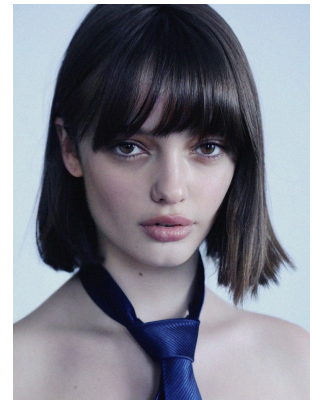

BOSS MODELS

CAPE TOWN

SIME FERREIRA

Height: 175cm Bust: 84cm Waist: 63cm Hips: 92cm Shoe: 5 UK Hair: Light Brown Eyes: Hazel

BOSS MODELS

CAPE TOWN

SIME FERREIRA

Height: 175cm Bust: 84cm Waist: 63cm Hips: 92cm Shoe: 5 UK Hair: Light Brown Eyes: Hazel

BOSS MODELS

CAPE TOWN

SIME FERREIRA

Height: 175cm Bust: 84cm Waist: 63cm Hips: 92cm Shoe: 5 UK Hair: Light Brown Eyes: Hazel