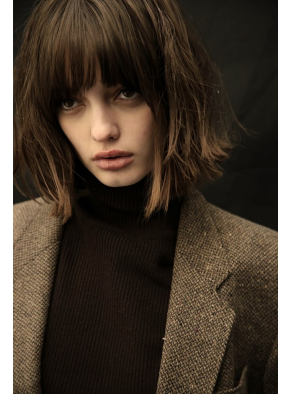

BOSS MODELS

CAPE TOWN

SIME FERREIRA

Height: 175cm Bust: 82cm Waist: 61cm Hips: 90cm Shoe: 5 UK Hair: Light Brown Eyes: Hazel

BOSS MODELS

CAPE TOWN

SIME FERREIRA

Height: 175cm Bust: 82cm Waist: 61cm Hips: 90cm Shoe: 5 UK Hair: Light Brown Eyes: Hazel

BOSS MODELS

CAPE TOWN

SIME FERREIRA

Height: 175cm Bust: 82cm Waist: 61cm Hips: 90cm Shoe: 5 UK Hair: Light Brown Eyes: Hazel