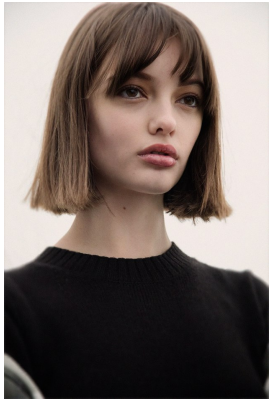

BOSS MODELS

CAPE TOWN

SIME FERREIRA

Height: 175cm Bust: 82cm Waist: 61cm Hips: 90cm Shoe: 5 UK Hair: Light Brown Eyes: Hazel

BOSS MODELS

CAPE TOWN

SIME FERREIRA

Height: 175cm Bust: 82cm Waist: 61cm Hips: 90cm Shoe: 5 UK Hair: Light Brown Eyes: Hazel

BOSS MODELS

CAPE TOWN

SIME FERREIRA

Height: 175cm Bust: 82cm Waist: 61cm Hips: 90cm Shoe: 5 UK Hair: Light Brown Eyes: Hazel