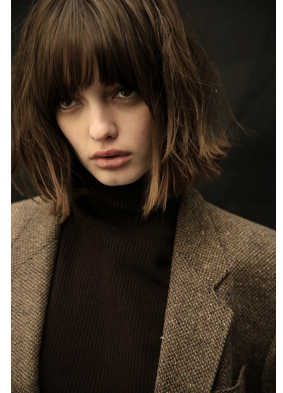

BOSS MODELS

CAPE TOWN

SIME FERREIRA

Height: 175cm Bust: 84cm Waist: 63cm Hips: 92cm Shoe: 5 UK Hair: Light Brown Eyes: Hazel

BOSS MODELS

CAPE TOWN

SIME FERREIRA

Height: 175cm Bust: 84cm Waist: 63cm Hips: 92cm Shoe: 5 UK Hair: Light Brown Eyes: Hazel

BOSS MODELS

CAPE TOWN

SIME FERREIRA

Height: 175cm Bust: 84cm Waist: 63cm Hips: 92cm Shoe: 5 UK Hair: Light Brown Eyes: Hazel