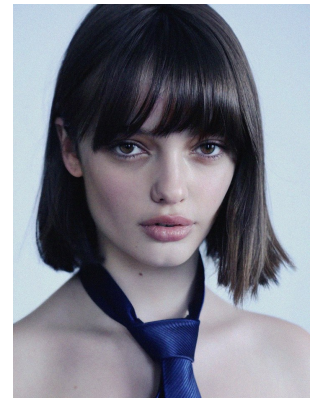

BOSS MODELS

CAPE TOWN

SIME FERREIRA

Height: 175cm Bust: 82cm Waist: 61cm Hips: 90cm Shoe: 5 UK Hair: Light Brown Eyes: Hazel

BOSS MODELS

CAPE TOWN

SIME FERREIRA

Height: 175cm Bust: 82cm Waist: 61cm Hips: 90cm Shoe: 5 UK Hair: Light Brown Eyes: Hazel

BOSS MODELS

CAPE TOWN

SIME FERREIRA

Height: 175cm Bust: 82cm Waist: 61cm Hips: 90cm Shoe: 5 UK Hair: Light Brown Eyes: Hazel