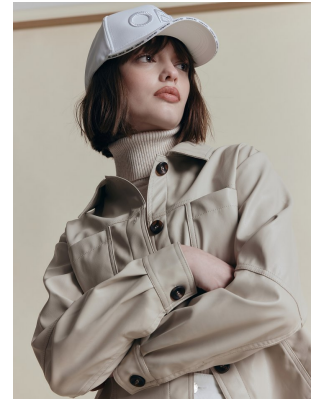

BOSS MODELS

CAPE TOWN

SIME FERREIRA

Height: 175cm Bust: 82cm Waist: 61cm Hips: 90cm Shoe: 5 UK Hair: Light Brown Eyes: Hazel

BOSS MODELS

CAPE TOWN

SIME FERREIRA

Height: 175cm Bust: 82cm Waist: 61cm Hips: 90cm Shoe: 5 UK Hair: Light Brown Eyes: Hazel

BOSS MODELS

CAPE TOWN

SIME FERREIRA

Height: 175cm Bust: 82cm Waist: 61cm Hips: 90cm Shoe: 5 UK Hair: Light Brown Eyes: Hazel