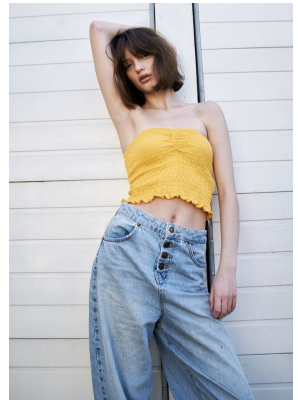

BOSS MODELS

CAPE TOWN

SIME FERREIRA

Height: 175cm Bust: 84cm Waist: 63cm Hips: 92cm Shoe: 5 UK Hair: Light Brown Eyes: Hazel

BOSS MODELS

CAPE TOWN

SIME FERREIRA

Height: 175cm Bust: 84cm Waist: 63cm Hips: 92cm Shoe: 5 UK Hair: Light Brown Eyes: Hazel

BOSS MODELS

CAPE TOWN

SIME FERREIRA

Height: 175cm Bust: 84cm Waist: 63cm Hips: 92cm Shoe: 5 UK Hair: Light Brown Eyes: Hazel