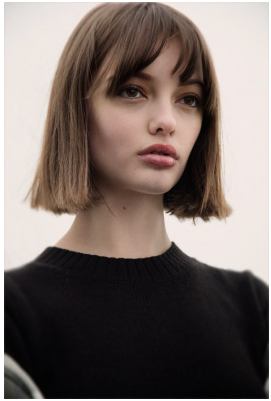

BOSS MODELS

CAPE TOWN

SIME FERREIRA

Height: 175cm Bust: 84cm Waist: 63cm Hips: 92cm Shoe: 5 UK Hair: Light Brown Eyes: Hazel

BOSS MODELS

CAPE TOWN

SIME FERREIRA

Height: 175cm Bust: 84cm Waist: 63cm Hips: 92cm Shoe: 5 UK Hair: Light Brown Eyes: Hazel

BOSS MODELS

CAPE TOWN

SIME FERREIRA

Height: 175cm Bust: 84cm Waist: 63cm Hips: 92cm Shoe: 5 UK Hair: Light Brown Eyes: Hazel