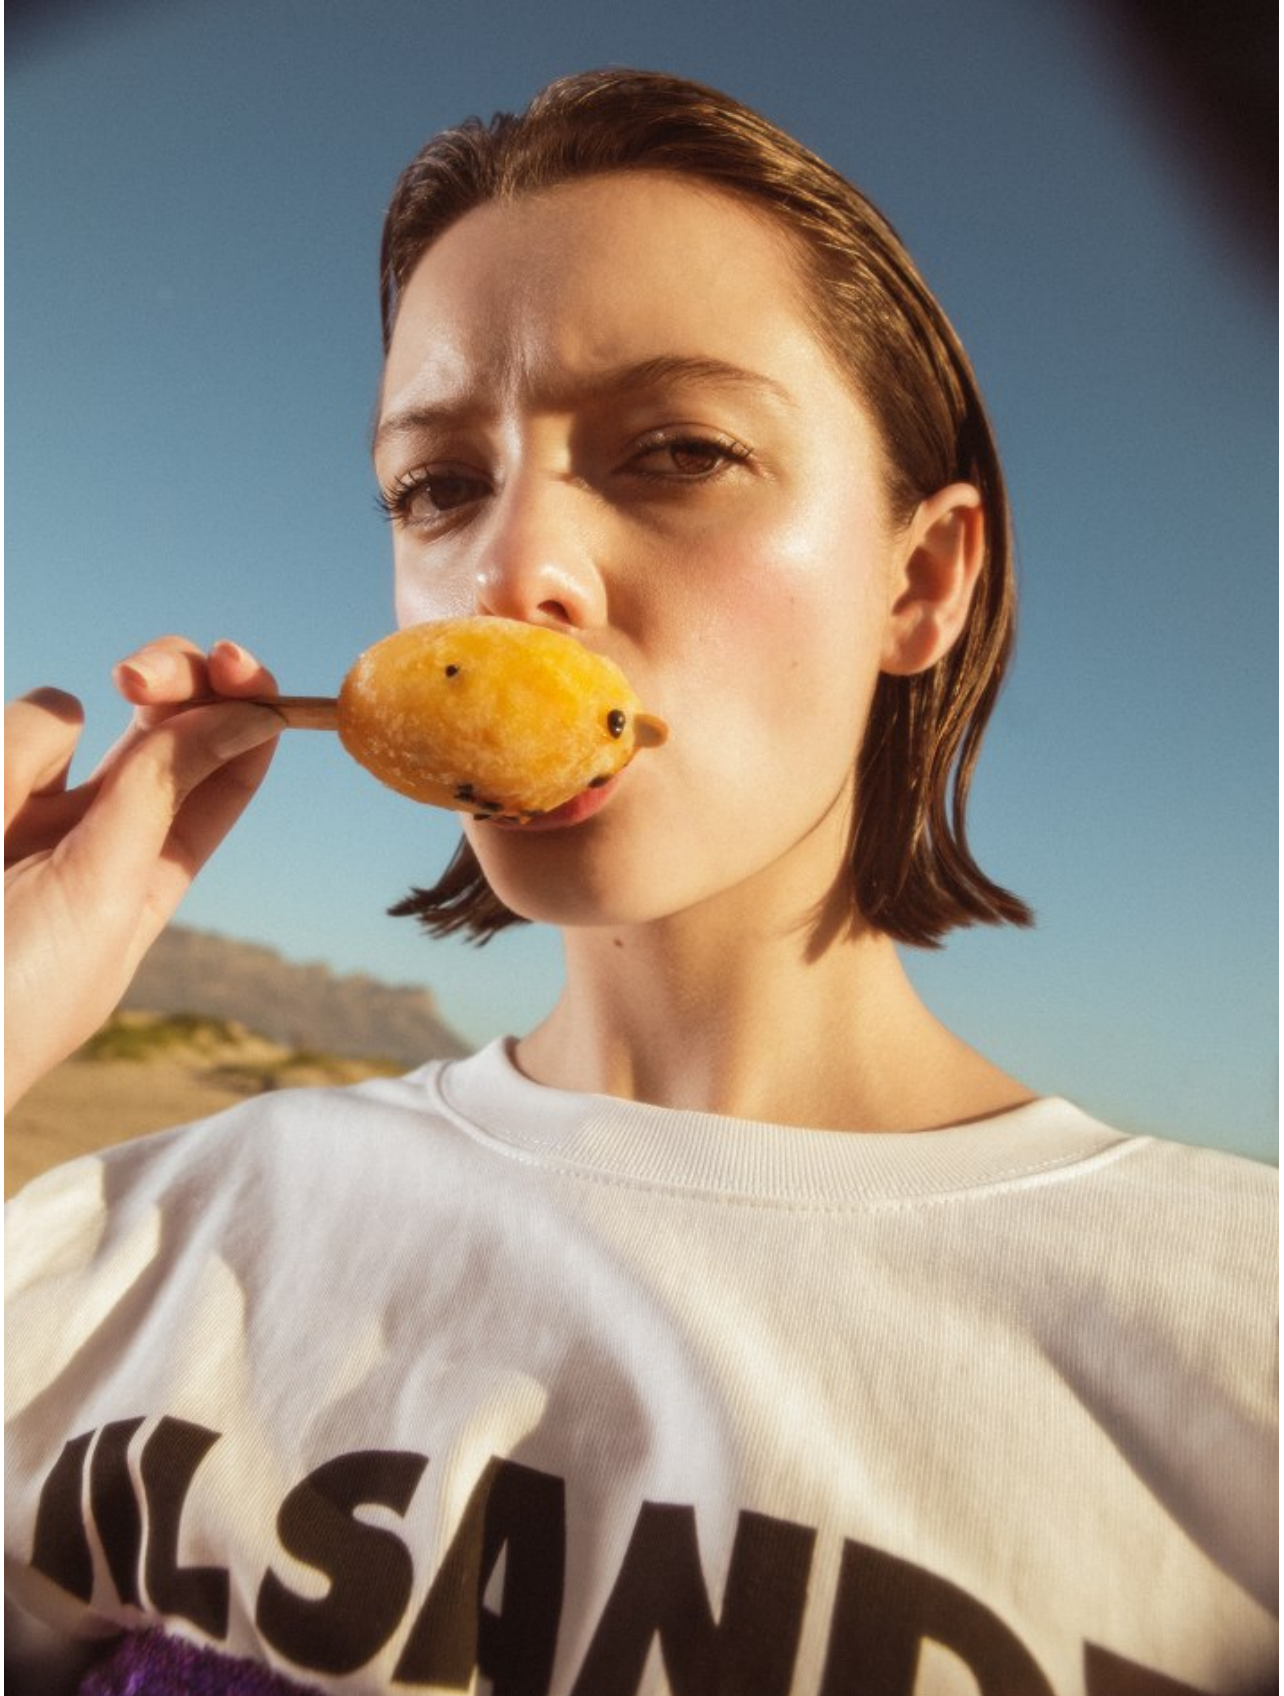

BOSS MODELS

CAPE TOWN

SIME FERREIRA

Height: 175cm Bust: 84cm Waist: 63cm Hips: 92cm Shoe: 5 UK Hair: Light Brown Eyes: Hazel