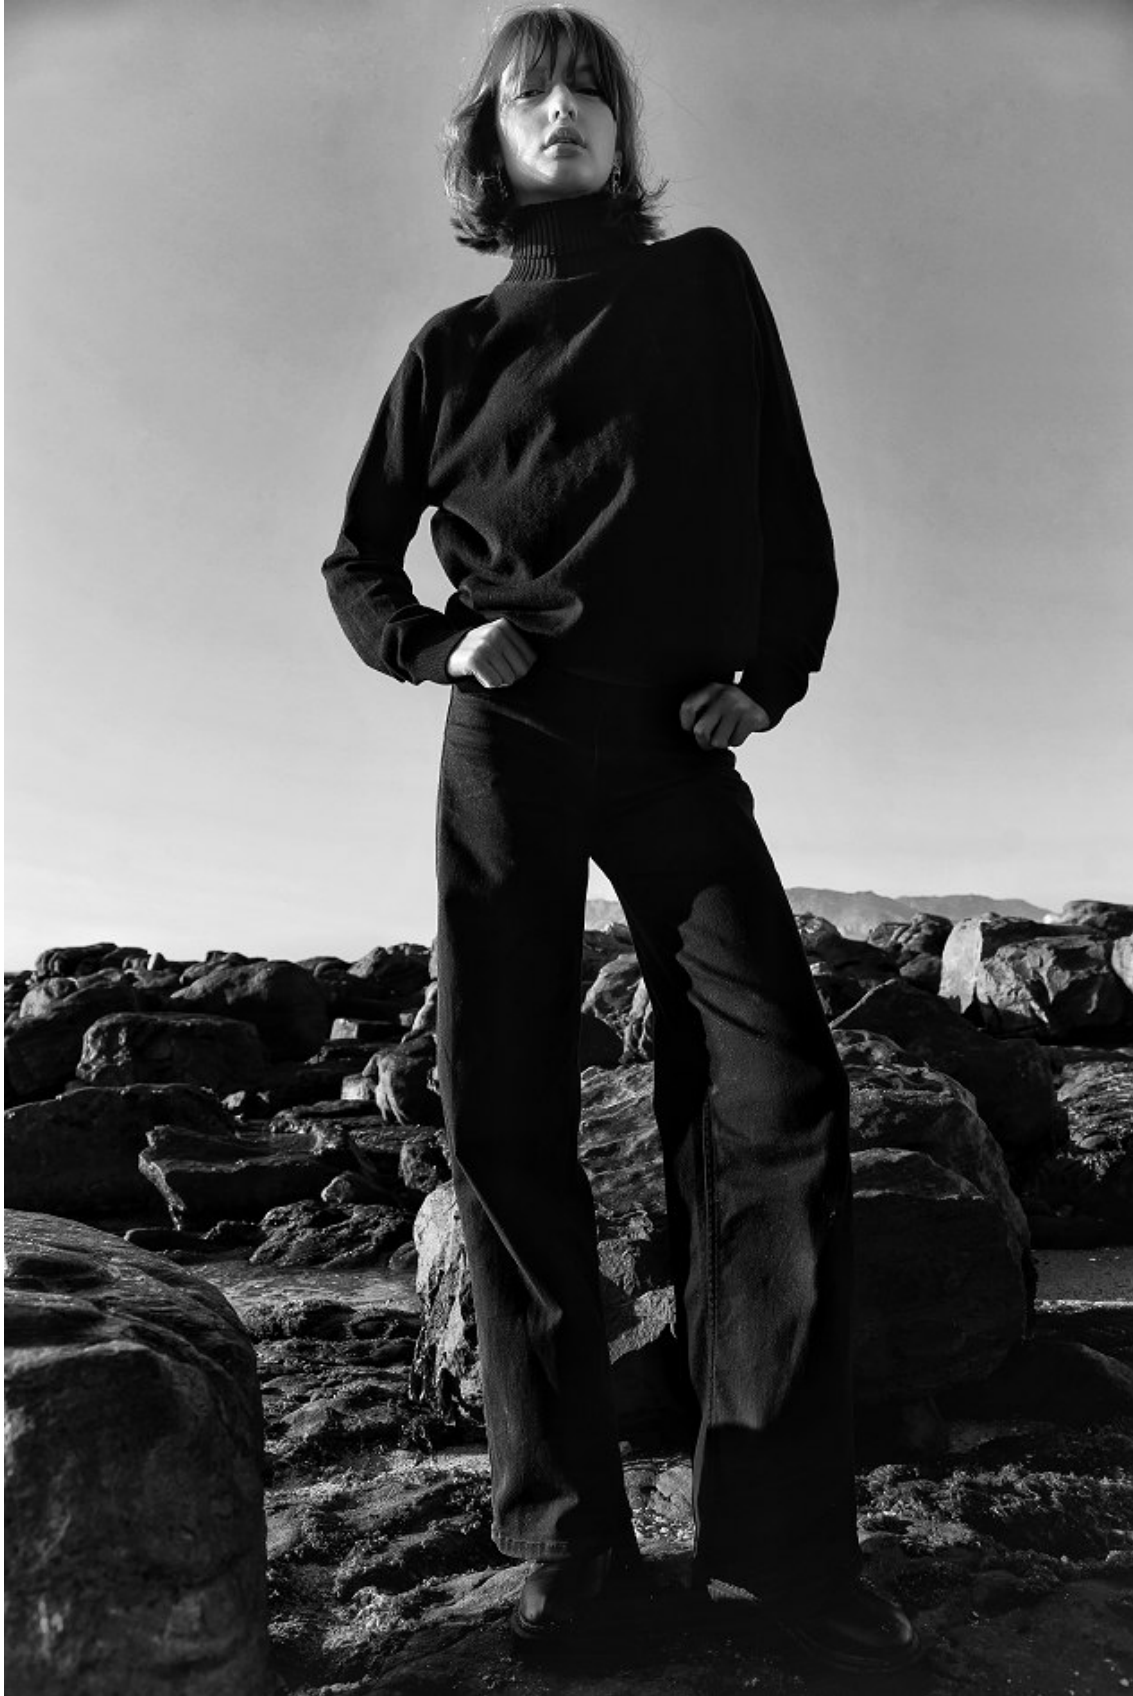

SIME FERREIRA

BOSS MODELS

CAPE TOWN

SIME FERREIRA

Height: 175cm Bust: 82cm Waist: 61cm Hips: 90cm Shoe: 5 UK Hair: Light Brown Eyes: Hazel