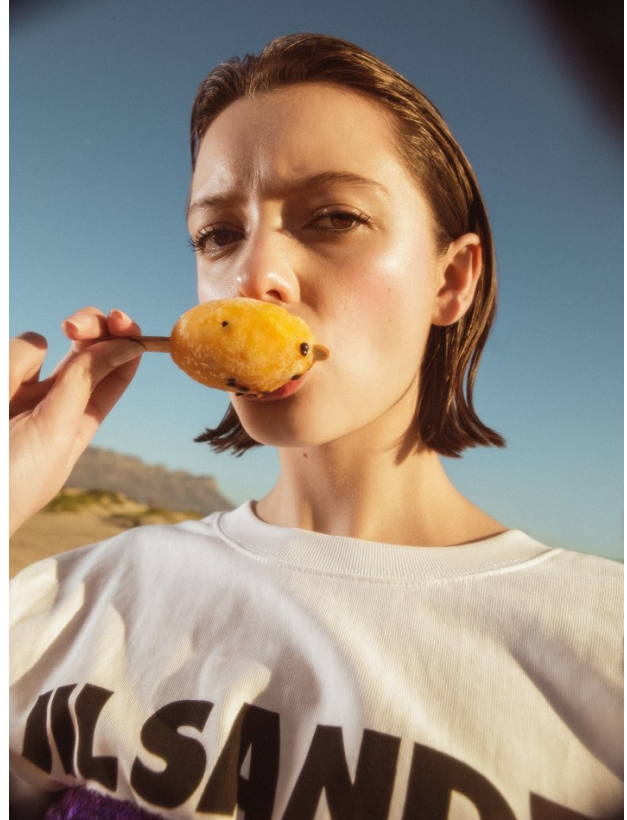

BOSS MODELS

CAPE TOWN

SIME FERREIRA

Height: 175cm Bust: 84cm Waist: 63cm Hips: 92cm Shoe: 5 UK Hair: Light Brown Eyes: Hazel