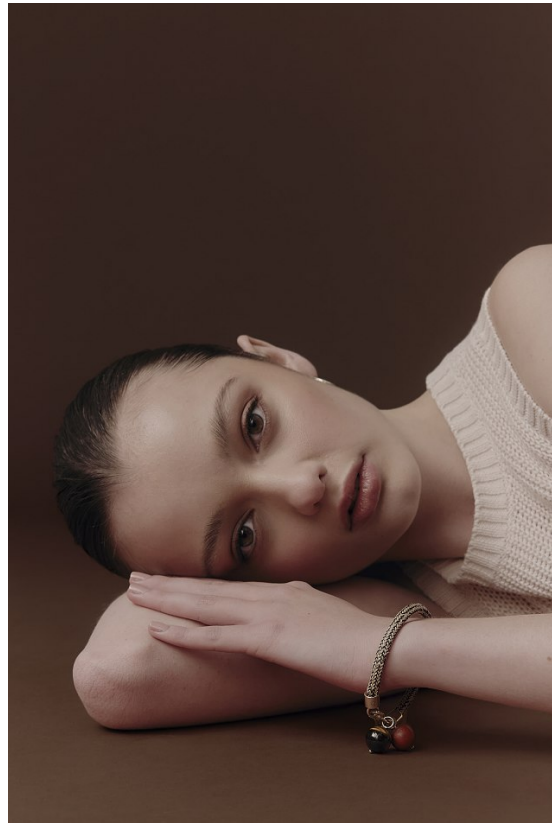

BOSS MODELS

CAPE TOWN

SIME FERREIRA

Height: 175cm Bust: 82cm Waist: 61cm Hips: 90cm Shoe: 5 UK Hair: Light Brown Eyes: Hazel