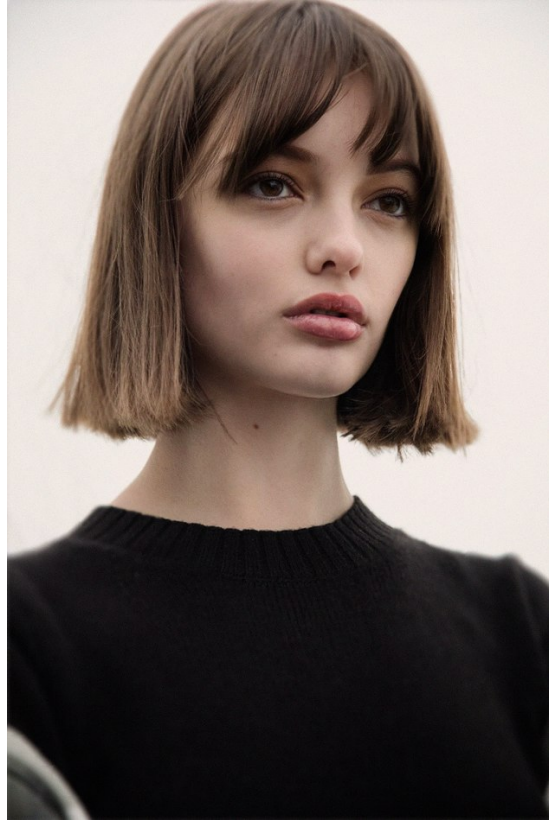

# BOSS MODELS

CAPE TOWN

**SIME FERREIRA**

Height: 175cm Bust: 82cm Waist: 61cm Hips: 90cm Shoe: 5 UK Hair: Light Brown Eyes: Hazel

# BOSS MODELS

CAPE TOWN

SIME FERREIRA

Height: 175cm Bust: 82cm Waist: 61cm Hips: 90cm Shoe: 5 UK Hair: Light Brown Eyes: Hazel