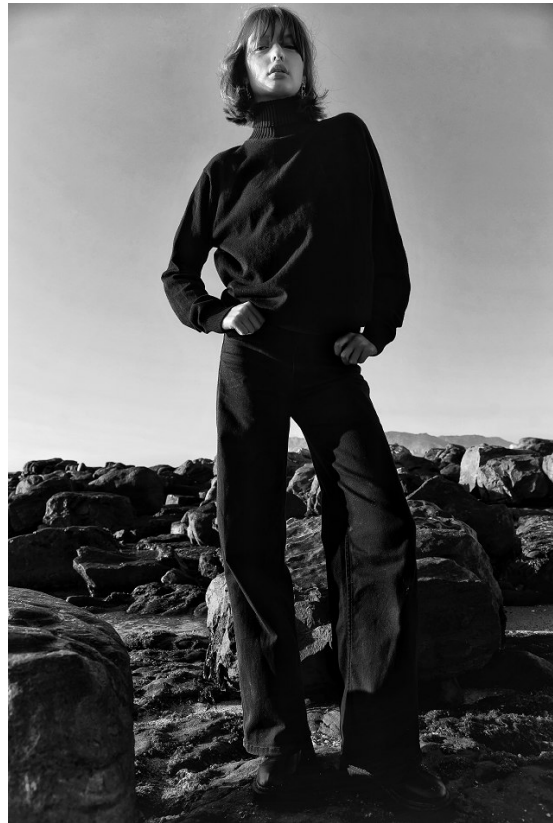

BOSS MODELS

CAPE TOWN

SIME FERREIRA

Height: 175cm Bust: 82cm Waist: 61cm Hips: 90cm Shoe: 5 UK Hair: Light Brown Eyes: Hazel