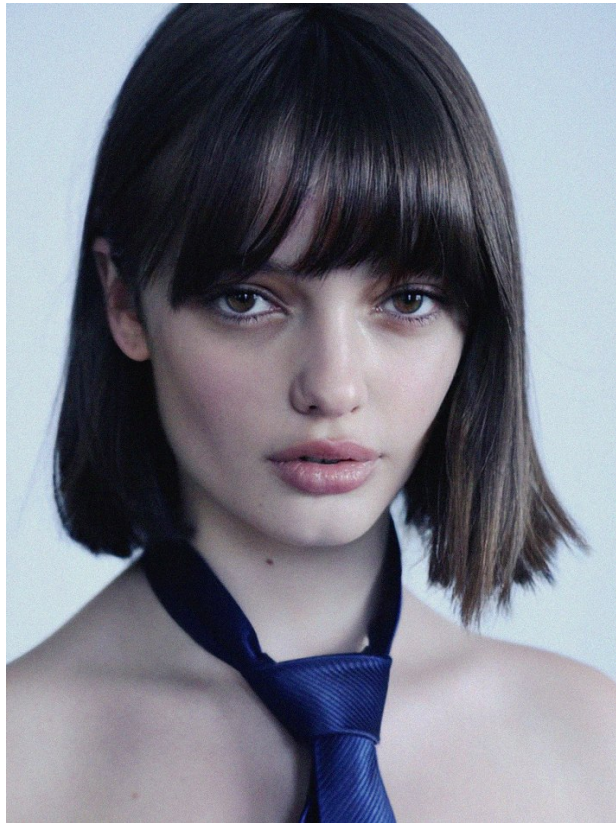

BOSS MODELS

CAPE TOWN

SIME FERREIRA

Height: 175cm Bust: 82cm Waist: 61cm Hips: 90cm Shoe: 5 UK Hair: Light Brown Eyes: Hazel