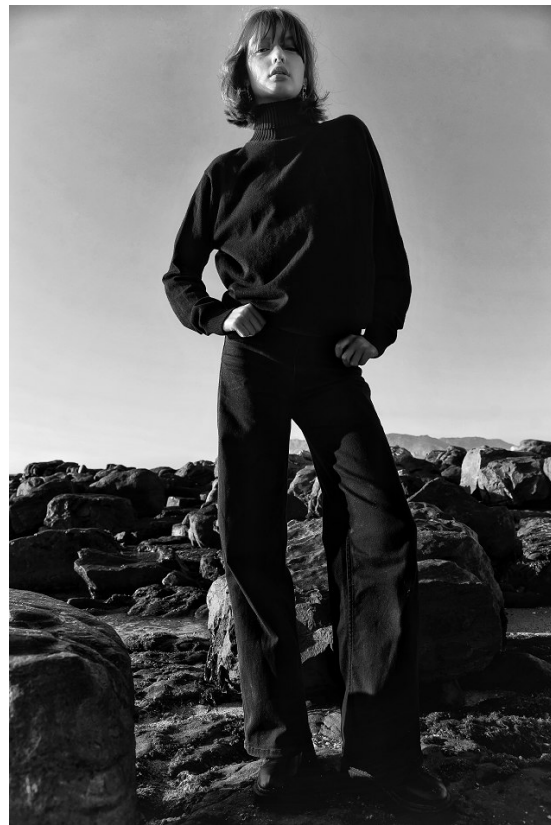

BOSS MODELS

CAPE TOWN

SIME FERREIRA

Height: 175cm Bust: 84cm Waist: 63cm Hips: 92cm Shoe: 5 UK Hair: Light Brown Eyes: Hazel