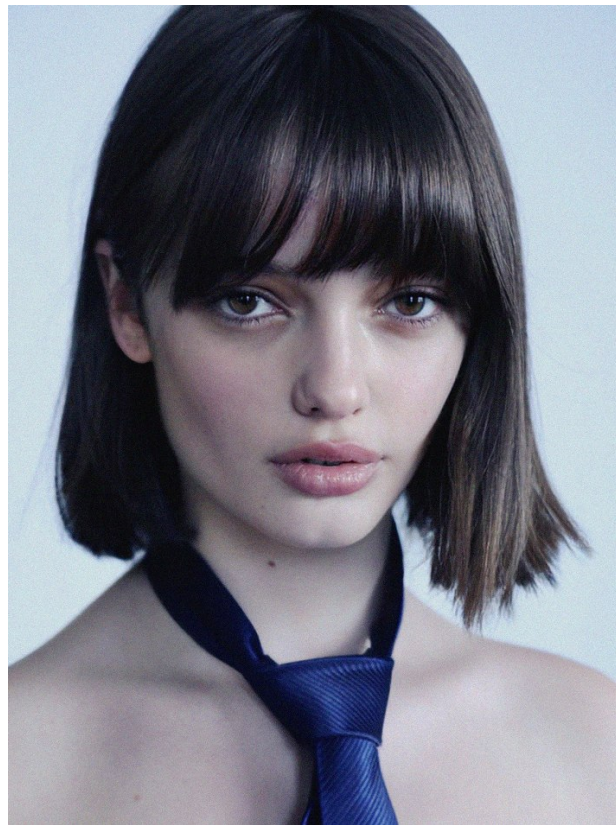

BOSS MODELS

CAPE TOWN

SIME FERREIRA

Height: 175cm Bust: 84cm Waist: 63cm Hips: 92cm Shoe: 5 UK Hair: Light Brown Eyes: Hazel

BOSS MODELS

CAPE TOWN

SIME FERREIRA

Height: 175cm Bust: 84cm Waist: 63cm Hips: 92cm Shoe: 5 UK Hair: Light Brown Eyes: Hazel