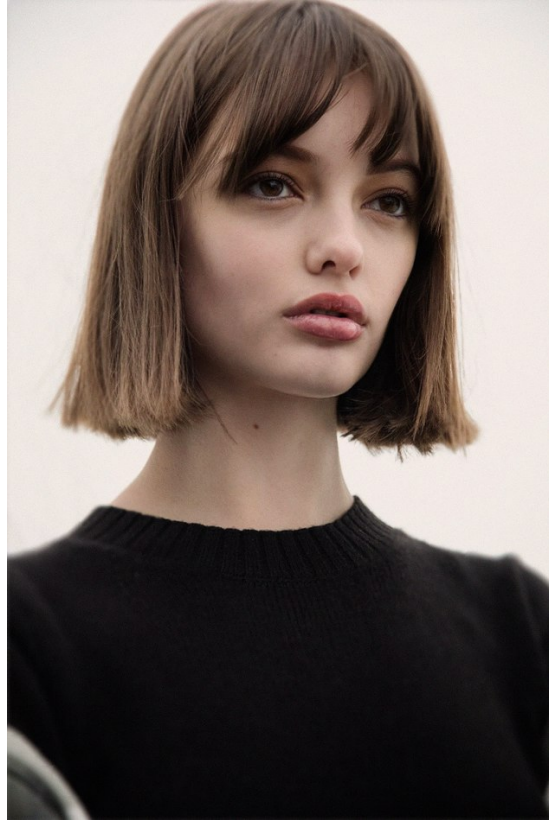

BOSS MODELS

CAPE TOWN

SIME FERREIRA

Height: 175cm Bust: 84cm Waist: 63cm Hips: 92cm Shoe: 5 UK Hair: Light Brown Eyes: Hazel

BOSS MODELS

CAPE TOWN

SIME FERREIRA

Height: 175cm Bust: 84cm Waist: 63cm Hips: 92cm Shoe: 5 UK Hair: Light Brown Eyes: Hazel