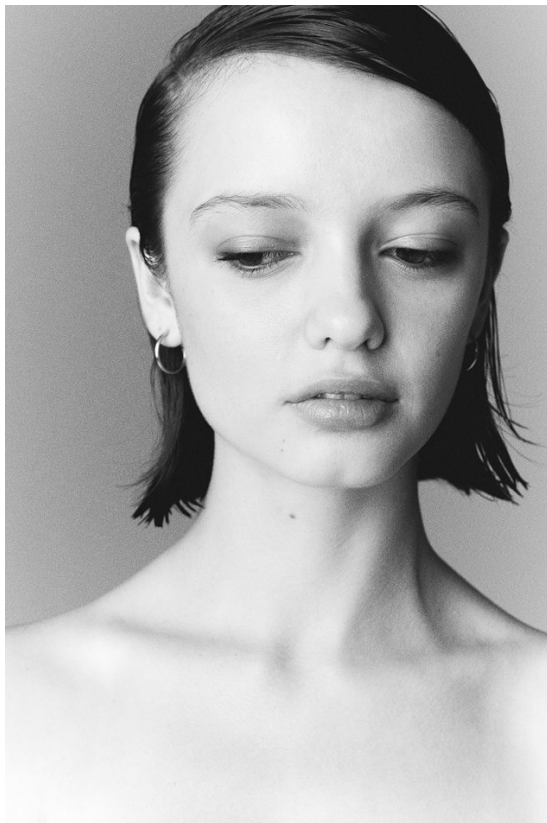

# BOSS MODELS

CAPE TOWN

**SIME FERREIRA**

Height: 175cm Bust: 82cm Waist: 61cm Hips: 90cm Shoe: 5 UK Hair: Light Brown Eyes: Hazel

# BOSS MODELS

CAPE TOWN

SIME FERREIRA

Height: 175cm Bust: 82cm Waist: 61cm Hips: 90cm Shoe: 5 UK Hair: Light Brown Eyes: Hazel