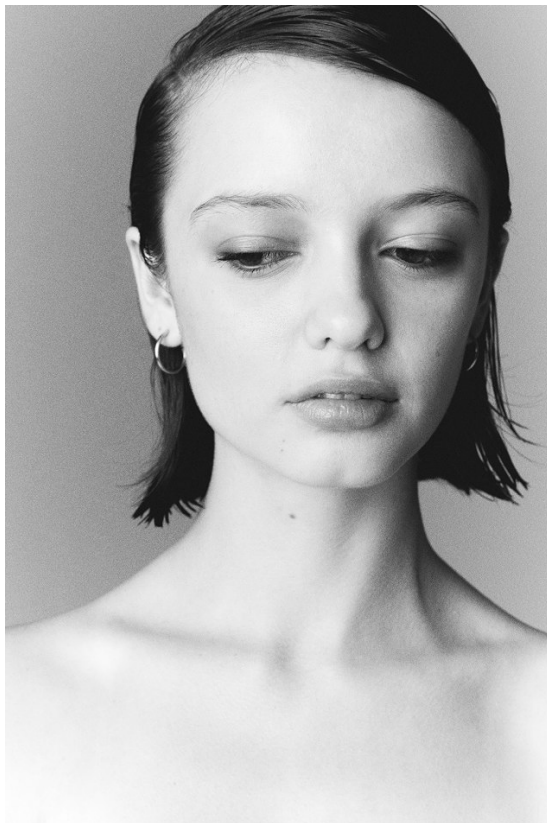

BOSS MODELS

CAPE TOWN

SIME FERREIRA

Height: 175cm Bust: 84cm Waist: 63cm Hips: 92cm Shoe: 5 UK Hair: Light Brown Eyes: Hazel

BOSS MODELS

CAPE TOWN

SIME FERREIRA

Height: 175cm Bust: 84cm Waist: 63cm Hips: 92cm Shoe: 5 UK Hair: Light Brown Eyes: Hazel