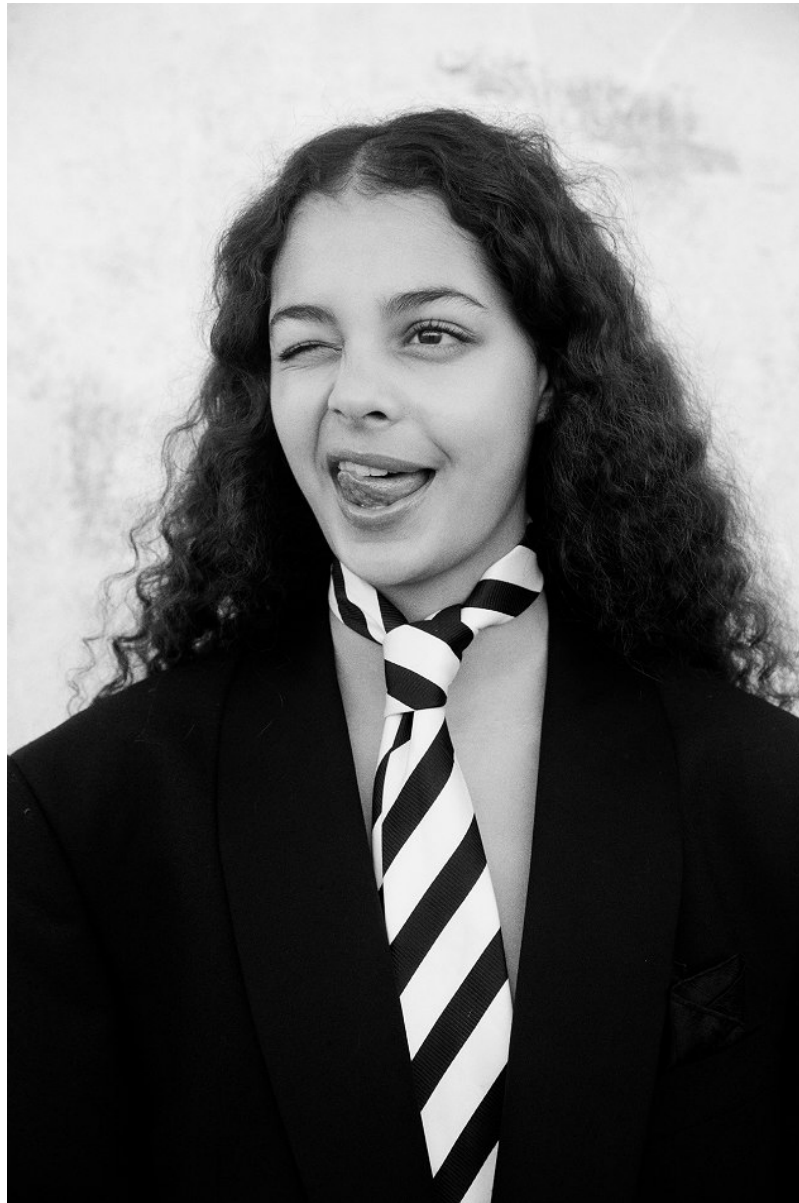

BOSS MODELS

CAPE TOWN

GABRIELLA OVENSTONE

Height: 173cm Bust: 83cm Waist: 62cm Hips: 95cm Shoe: 6 UK Hair: Brown Eyes: Brown

BOSS MODELS

CAPE TOWN

GABRIELLA OVENSTONE

Height: 173cm Bust: 83cm Waist: 62cm Hips: 95cm Shoe: 6 UK Hair: Brown Eyes: Brown