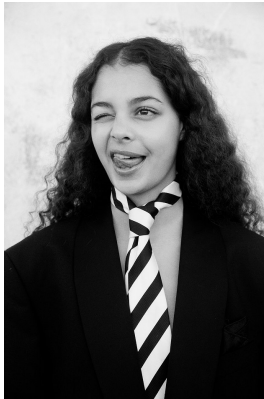

BOSS MODELS

CAPE TOWN

GABRIELLA OVENSTONE

Height: 173cm Bust: 83cm Waist: 62cm Hips: 95cm Shoe: 6 UK Hair: Brown Eyes: Brown

BOSS MODELS

CAPE TOWN

GABRIELLA OVENSTONE

Height: 173cm Bust: 83cm Waist: 62cm Hips: 95cm Shoe: 6 UK Hair: Brown Eyes: Brown