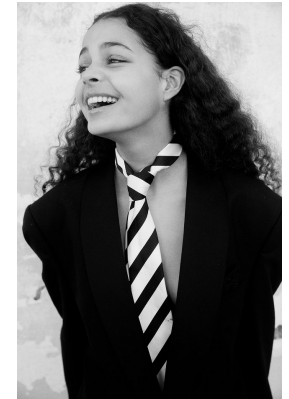

BOSS MODELS

CAPE TOWN

GABRIELLA OVENSTONE

Height: 173cm Bust: 83cm Waist: 62cm Hips: 95cm Shoe: 6 UK Hair: Brown Eyes: Brown

BOSS MODELS

CAPE TOWN

GABRIELLA OVENSTONE

Height: 173cm Bust: 83cm Waist: 62cm Hips: 95cm Shoe: 6 UK Hair: Brown Eyes: Brown