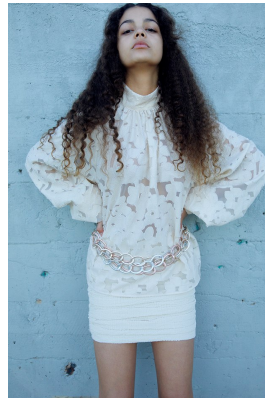

BOSS MODELS

CAPE TOWN

GABRIELLA OVENSTONE

Height: 173cm Bust: 83cm Waist: 62cm Hips: 95cm Shoe: 6 UK Hair: Brown Eyes: Brown

BOSS MODELS

CAPE TOWN

GABRIELLA OVENSTONE

Height: 173cm Bust: 83cm Waist: 62cm Hips: 95cm Shoe: 6 UK Hair: Brown Eyes: Brown