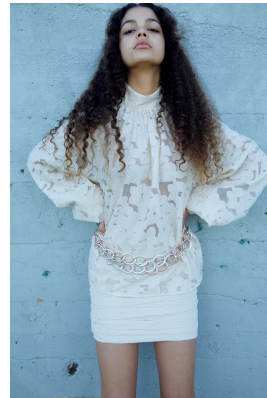

BOSS MODELS

CAPE TOWN

GABRIELLA OVENSTONE

Height: 173cm Bust: 83cm Waist: 62cm Hips: 95cm Shoe: 6 UK Hair: Brown Eyes: Brown

BOSS MODELS

CAPE TOWN

GABRIELLA OVENSTONE

Height: 173cm Bust: 83cm Waist: 62cm Hips: 95cm Shoe: 6 UK Hair: Brown Eyes: Brown