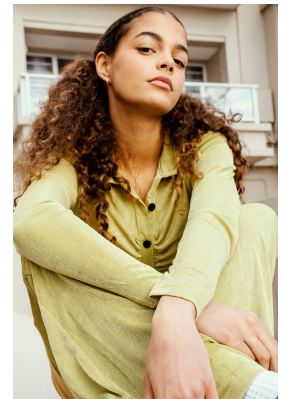

BOSS MODELS

CAPE TOWN

GABRIELLA OVENSTONE

Height: 173cm Bust: 83cm Waist: 62cm Hips: 95cm Shoe: 6 UK Hair: Brown Eyes: Brown

BOSS MODELS

CAPE TOWN

GABRIELLA OVENSTONE

Height: 173cm Bust: 83cm Waist: 62cm Hips: 95cm Shoe: 6 UK Hair: Brown Eyes: Brown