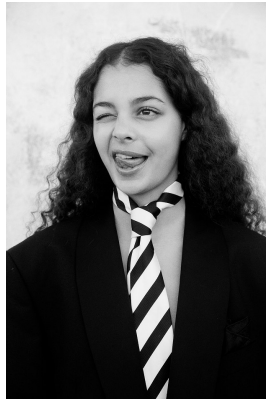

BOSS MODELS

CAPE TOWN

GABRIELLA OVENSTONE

Height: 173cm Bust: 83cm Waist: 62cm Hips: 95cm Shoe: 6 UK Hair: Brown Eyes: Brown

BOSS MODELS

CAPE TOWN

GABRIELLA OVENSTONE

Height: 173cm Bust: 83cm Waist: 62cm Hips: 95cm Shoe: 6 UK Hair: Brown Eyes: Brown