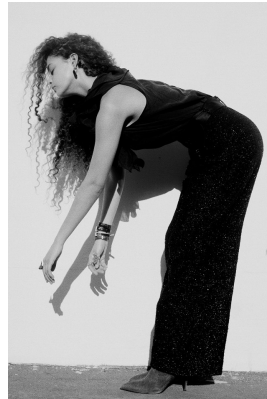

BOSS MODELS

CAPE TOWN

GABRIELLA OVENSTONE

Height: 173cm Bust: 83cm Waist: 62cm Hips: 95cm Shoe: 6 UK Hair: Brown Eyes: Brown

BOSS MODELS

CAPE TOWN

GABRIELLA OVENSTONE

Height: 173cm Bust: 83cm Waist: 62cm Hips: 95cm Shoe: 6 UK Hair: Brown Eyes: Brown