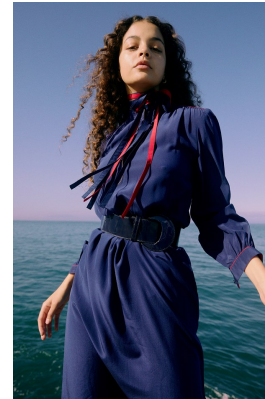

BOSS MODELS

CAPE TOWN

GABRIELLA OVENSTONE

Height: 173cm Bust: 83cm Waist: 62cm Hips: 95cm Shoe: 6 UK Hair: Brown Eyes: Brown

BOSS MODELS

CAPE TOWN

GABRIELLA OVENSTONE

Height: 173cm Bust: 83cm Waist: 62cm Hips: 95cm Shoe: 6 UK Hair: Brown Eyes: Brown