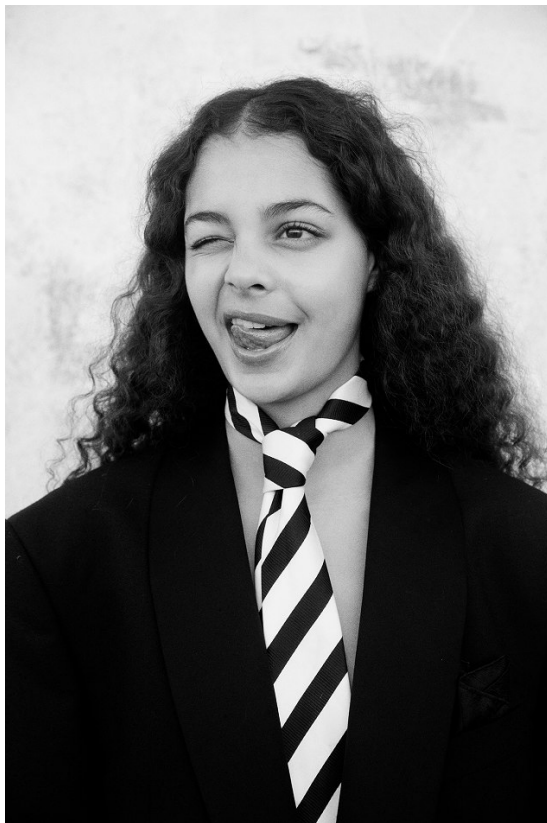

BOSS MODELS

CAPE TOWN

GABRIELLA OVENSTONE

Height: 173cm Bust: 83cm Waist: 62cm Hips: 95cm Shoe: 6 UK Hair: Brown Eyes: Brown

BOSS MODELS

CAPE TOWN

GABRIELLA OVENSTONE

Height: 173cm Bust: 83cm Waist: 62cm Hips: 95cm Shoe: 6 UK Hair: Brown Eyes: Brown