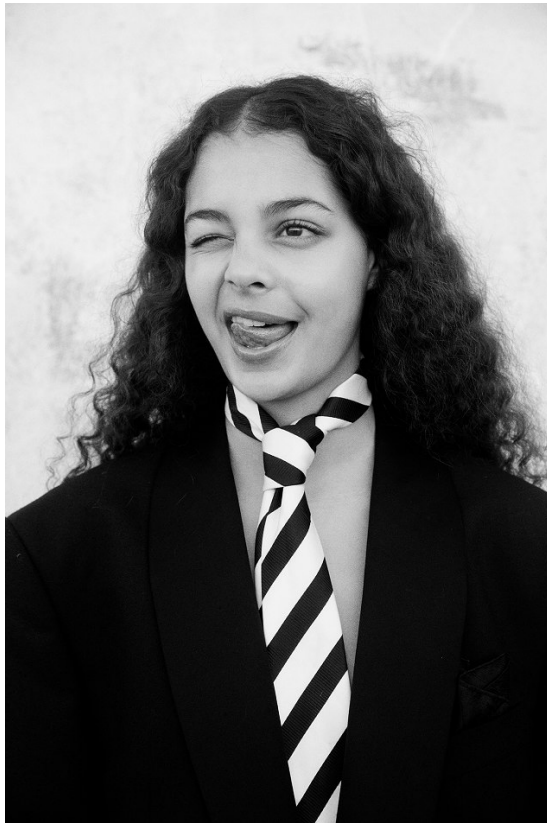

BOSS MODELS

CAPE TOWN

GABRIELLA OVENSTONE

Height: 173cm Bust: 83cm Waist: 62cm Hips: 95cm Shoe: 6 UK Hair: Brown Eyes: Brown

BOSS MODELS

CAPE TOWN

GABRIELLA OVENSTONE

Height: 173cm Bust: 83cm Waist: 62cm Hips: 95cm Shoe: 6 UK Hair: Brown Eyes: Brown