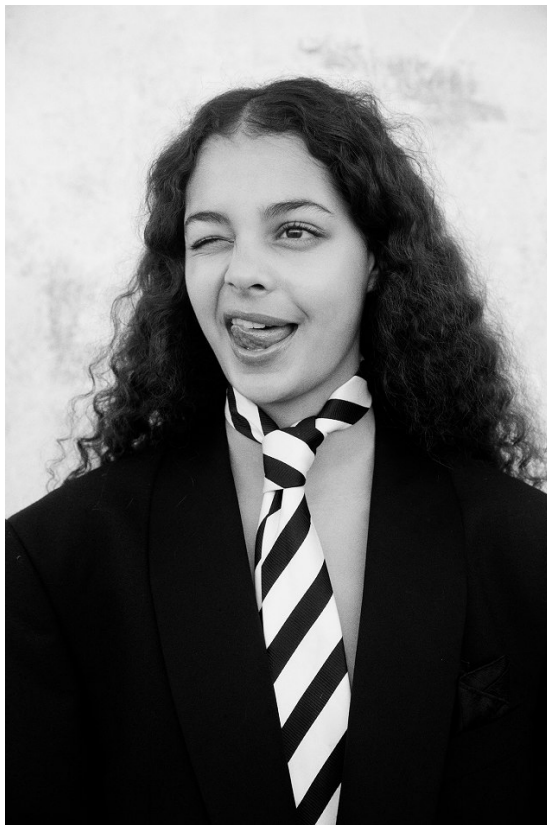

BOSS MODELS

CAPE TOWN

GABRIELLA OVENSTONE

Height: 173cm Bust: 83cm Waist: 62cm Hips: 95cm Shoe: 6 UK Hair: Brown Eyes: Brown

BOSS MODELS

CAPE TOWN

GABRIELLA OVENSTONE

Height: 173cm Bust: 83cm Waist: 62cm Hips: 95cm Shoe: 6 UK Hair: Brown Eyes: Brown