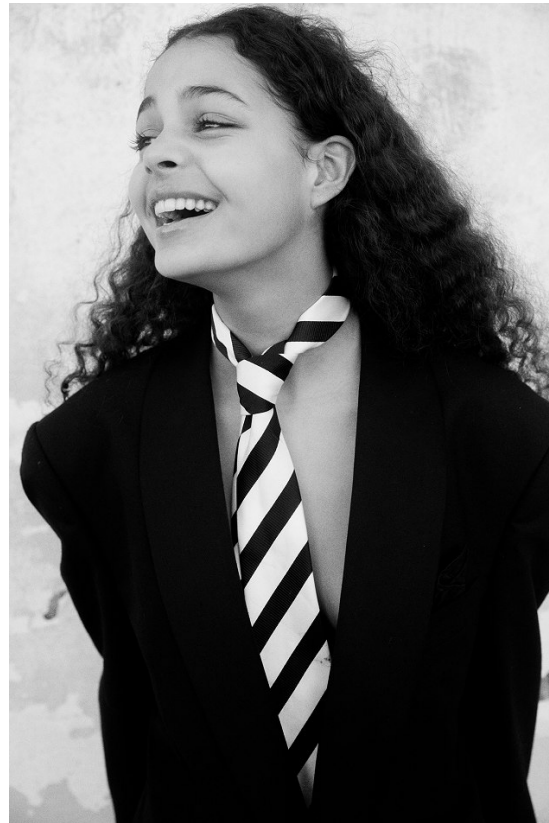

BOSS MODELS

CAPE TOWN

GABRIELLA OVENSTONE

Height: 173cm Bust: 83cm Waist: 62cm Hips: 95cm Shoe: 6 UK Hair: Brown Eyes: Brown