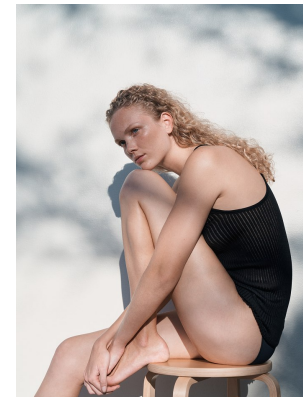

BOSS MODELS

CAPE TOWN

CANDICE BRINK

Height: 184cm Bust: 88cm Waist: 67cm Hips: 94cm Shoe: 7 UK Hair: Blonde Eyes: Blue

BOSS MODELS

CAPE TOWN

Image: Candice Brink represented by Boss Models Cape Town

CANDICE BRINK

Height: 184cm Bust: 88cm Waist: 67cm Hips: 94cm Shoe: 7 UK Hair: Blonde Eyes: Blue