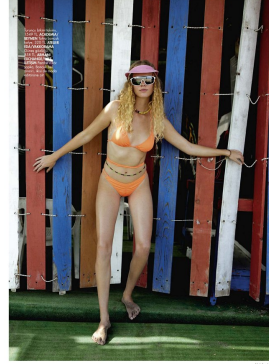

BOSS MODELS

CAPE TOWN

CANDICE BRINK

Height: 184cm Bust: 88cm Waist: 67cm Hips: 94cm Shoe: 7 UK Hair: Blonde Eyes: Blue

BOSS MODELS

CAPE TOWN

CANDICE BRINK

Height: 184cm Bust: 88cm Waist: 67cm Hips: 94cm Shoe: 7 UK Hair: Blonde Eyes: Blue

BOSS MODELS

CAPE TOWN

Image: Candice Brink represented by Boss Models Cape Town

CANDICE BRINK

Height: 184cm Bust: 88cm Waist: 67cm Hips: 94cm Shoe: 7 UK Hair: Blonde Eyes: Blue