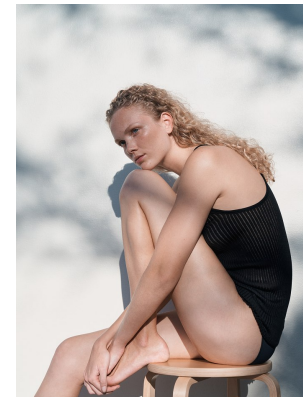

# BOSS MODELS

CAPE TOWN

## CANDICE BRINK

Height: 184cm Bust: 88cm Waist: 67cm Hips: 94cm Shoe: 7 UK Hair: Blonde Eyes: Blue