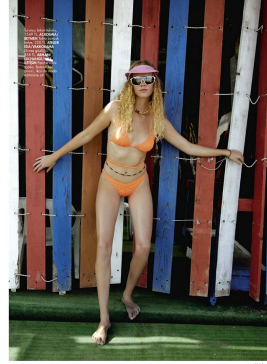

BOSS MODELS

CAPE TOWN

CANDICE BRINK

Height: 184cm Bust: 88cm Waist: 67cm Hips: 94cm Shoe: 7 UK Hair: Blonde Eyes: Blue

BOSS MODELS

CAPE TOWN

CANDICE BRINK

Height: 184cm Bust: 88cm Waist: 67cm Hips: 94cm Shoe: 7 UK Hair: Blonde Eyes: Blue

BOSS MODELS

CAPE TOWN

CANDICE BRINK

Height: 184cm Bust: 88cm Waist: 67cm Hips: 94cm Shoe: 7 UK Hair: Blonde Eyes: Blue