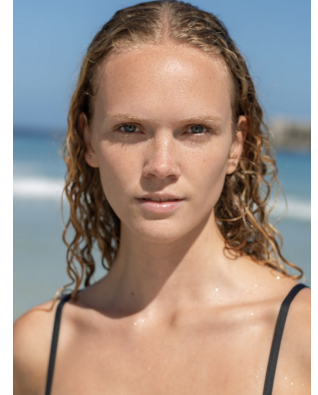

BOSS MODELS

CAPE TOWN

CANDICE BRINK

Height: 184cm Bust: 88cm Waist: 67cm Hips: 94cm Shoe: 7 UK Hair: Blonde Eyes: Blue

BOSS MODELS

CAPE TOWN

CANDICE BRINK

Height: 184cm Bust: 88cm Waist: 67cm Hips: 94cm Shoe: 7 UK Hair: Blonde Eyes: Blue

BOSS MODELS

CAPE TOWN

Image: Candice Brink represented by Boss Models Cape Town

CANDICE BRINK

Height: 184cm Bust: 88cm Waist: 67cm Hips: 94cm Shoe: 7 UK Hair: Blonde Eyes: Blue