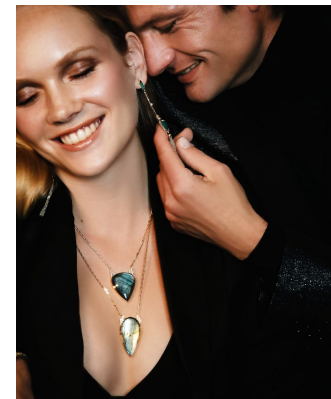

BOSS MODELS

CAPE TOWN

CANDICE BRINK

Height: 184cm Bust: 88cm Waist: 67cm Hips: 94cm Shoe: 7 UK Hair: Blonde Eyes: Blue

BOSS MODELS

CAPE TOWN

Image: Candice Brink represented by Boss Models Cape Town

CANDICE BRINK

Height: 184cm Bust: 88cm Waist: 67cm Hips: 94cm Shoe: 7 UK Hair: Blonde Eyes: Blue