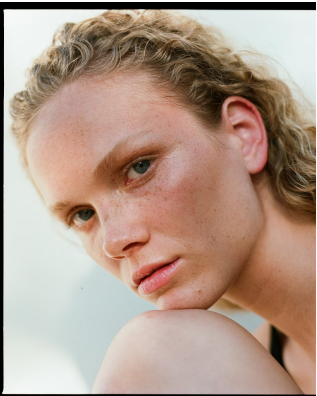

BOSS MODELS

CAPE TOWN

CANDICE BRINK

Height: 184cm Bust: 88cm Waist: 67cm Hips: 94cm Shoe: 7 UK Hair: Blonde Eyes: Blue

BOSS MODELS

CAPE TOWN

Image: Candice Brink represented by Boss Models Cape Town

CANDICE BRINK

Height: 184cm Bust: 88cm Waist: 67cm Hips: 94cm Shoe: 7 UK Hair: Blonde Eyes: Blue