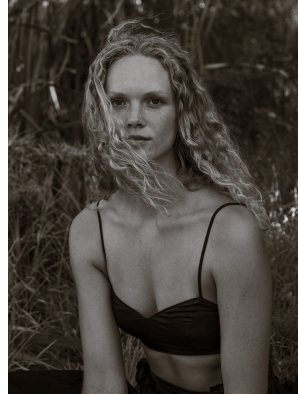

BOSS MODELS

CAPE TOWN

CANDICE BRINK

Height: 184cm Bust: 88cm Waist: 67cm Hips: 94cm Shoe: 7 UK Hair: Blonde Eyes: Blue

BOSS MODELS

CAPE TOWN

Image: Candice Brink represented by Boss Models Cape Town

CANDICE BRINK

Height: 184cm Bust: 88cm Waist: 67cm Hips: 94cm Shoe: 7 UK Hair: Blonde Eyes: Blue