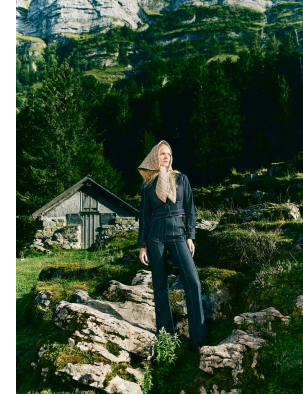

BOSS MODELS

CAPE TOWN

CANDICE BRINK

Height: 184cm Bust: 88cm Waist: 67cm Hips: 94cm Shoe: 7 UK Hair: Blonde Eyes: Blue

BOSS MODELS

CAPE TOWN

Image: Candice Brink represented by Boss Models Cape Town

CANDICE BRINK

Height: 184cm Bust: 88cm Waist: 67cm Hips: 94cm Shoe: 7 UK Hair: Blonde Eyes: Blue