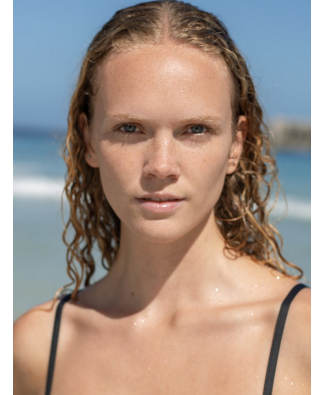

BOSS MODELS

CAPE TOWN

CANDICE BRINK

Height: 184cm Bust: 88cm Waist: 67cm Hips: 94cm Shoe: 7 UK Hair: Blonde Eyes: Blue

BOSS MODELS

CAPE TOWN

CANDICE BRINK

Height: 184cm Bust: 88cm Waist: 67cm Hips: 94cm Shoe: 7 UK Hair: Blonde Eyes: Blue

BOSS MODELS

CAPE TOWN

CANDICE BRINK

Height: 184cm Bust: 88cm Waist: 67cm Hips: 94cm Shoe: 7 UK Hair: Blonde Eyes: Blue