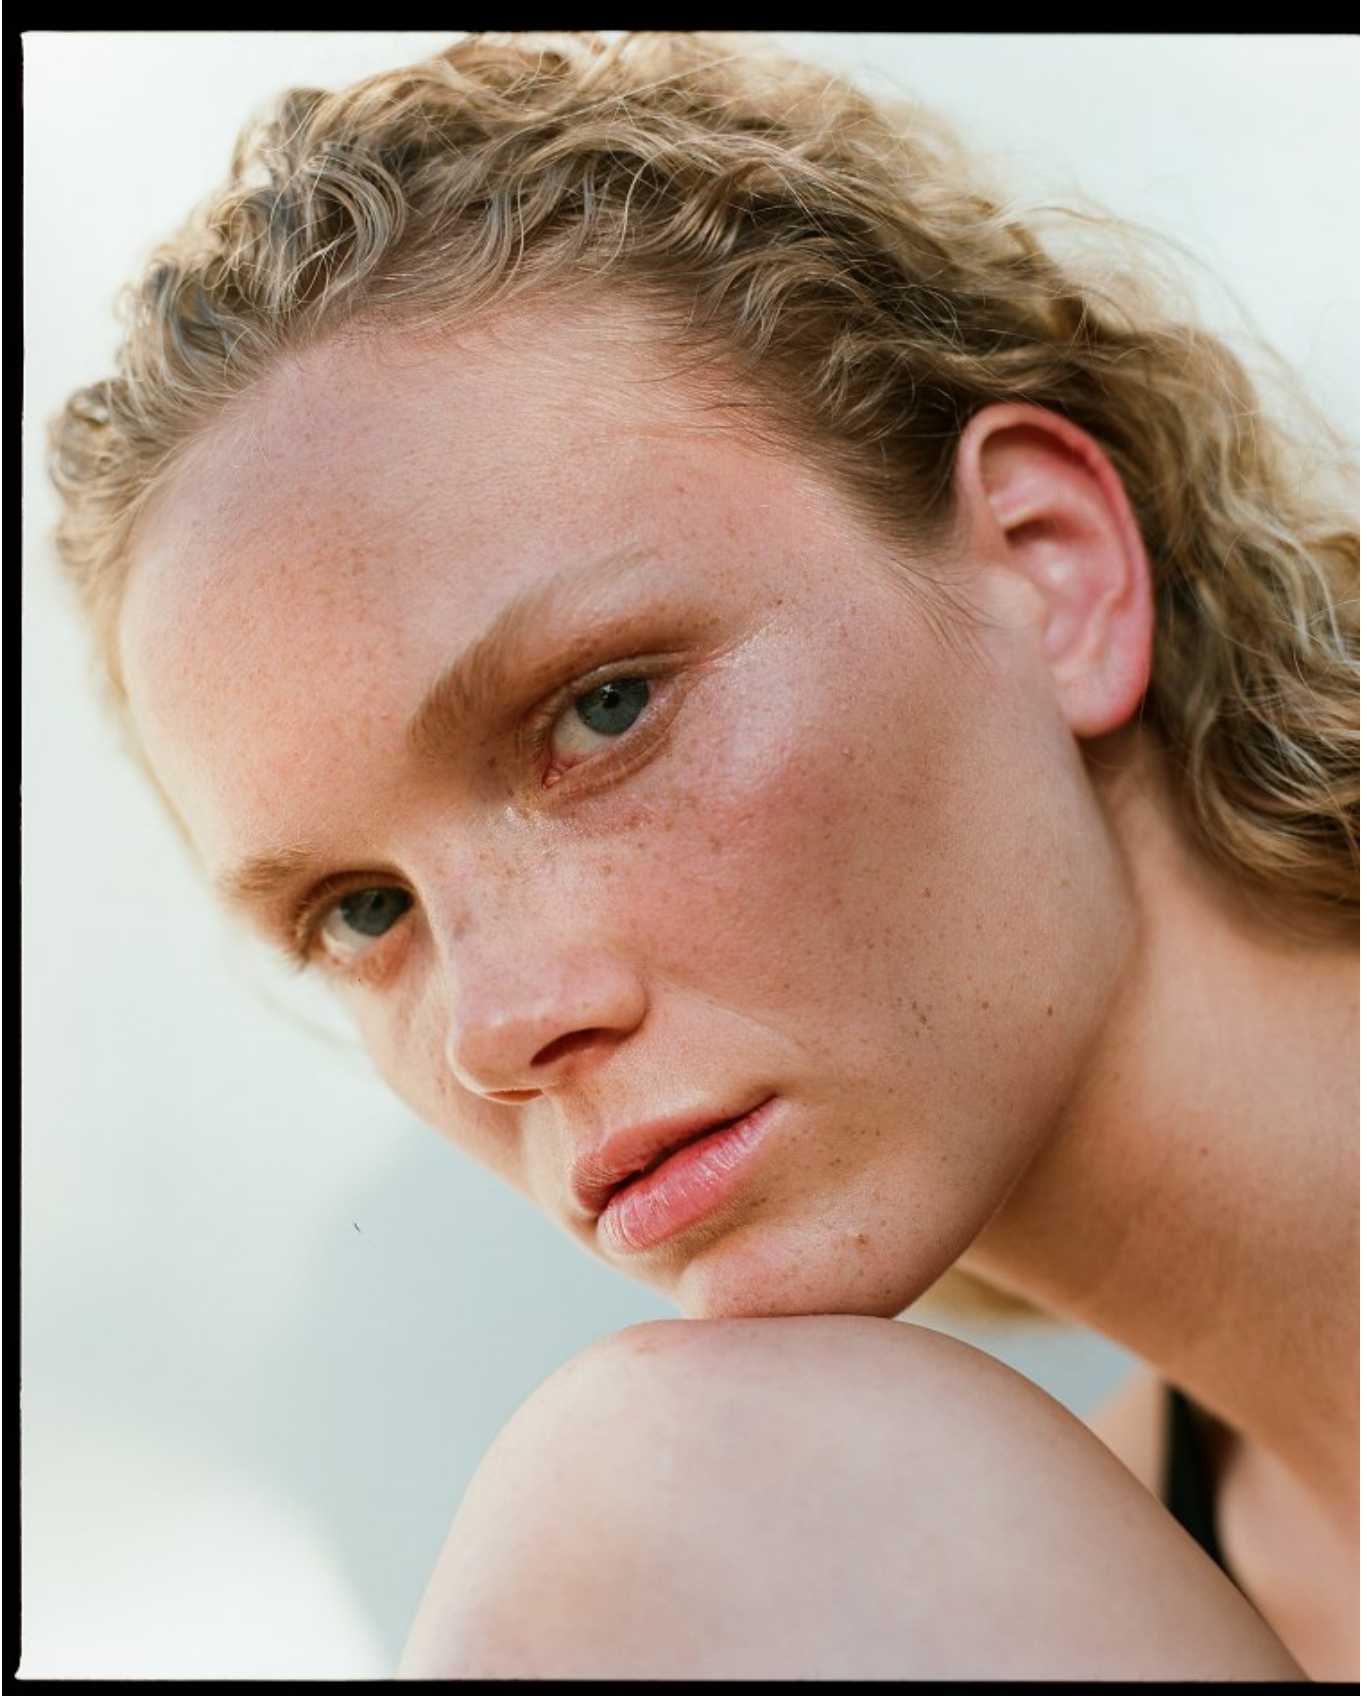

CANDICE BRINK

BOSS MODELS

CAPE TOWN

CANDICE BRINK

Height: 184cm Bust: 88cm Waist: 67cm Hips: 94cm Shoe: 7 UK Hair: Blonde Eyes: Blue