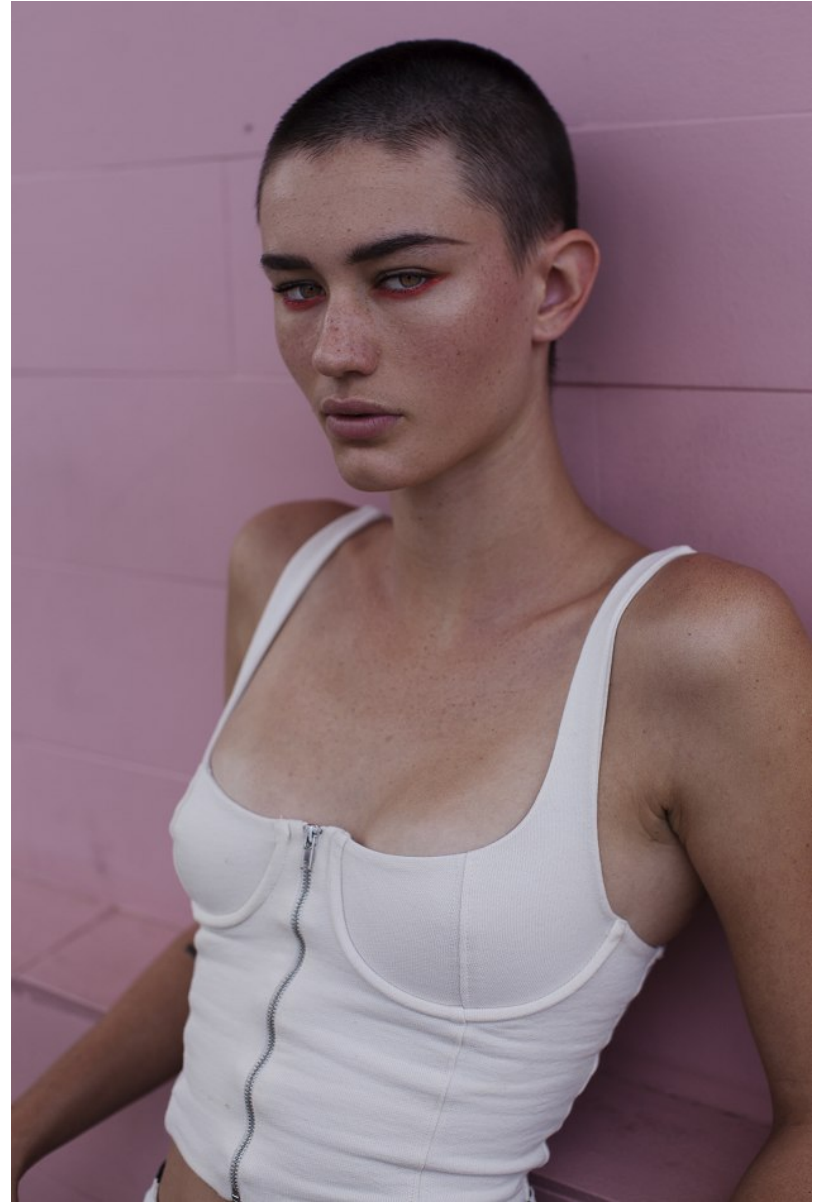

BOSS MODELS

CAPE TOWN

MIGS LOMBARD

Height: 177cm Bust: 85cm Waist: 65cm Hips: 97cm Shoe: 7 UK Eyes: Green/Brown