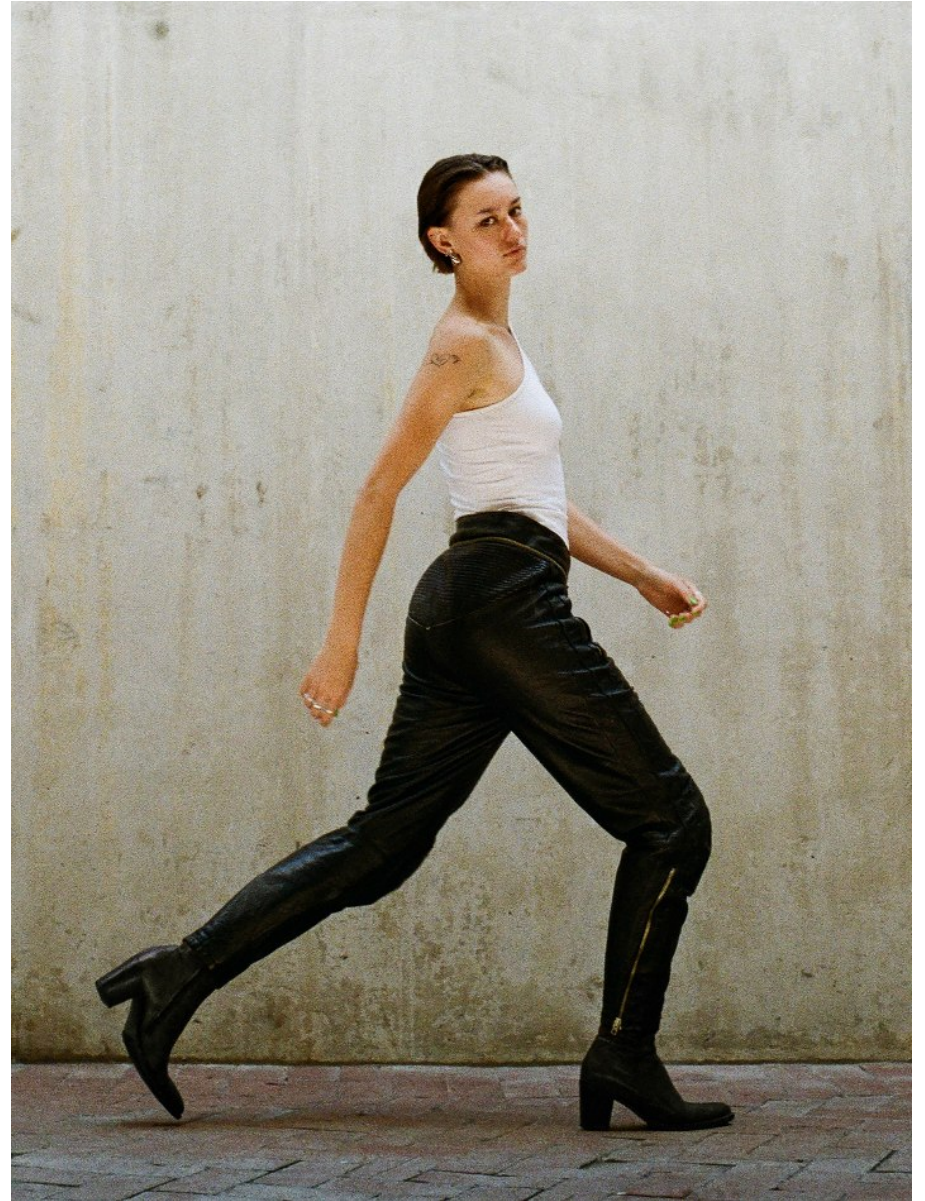

# BOSS MODELS

CAPE TOWN

MIGS LOMBARD

Height: 177cm Bust: 85cm Waist: 65cm Hips: 97cm Shoe: 7 UK Eyes: Green/Brown