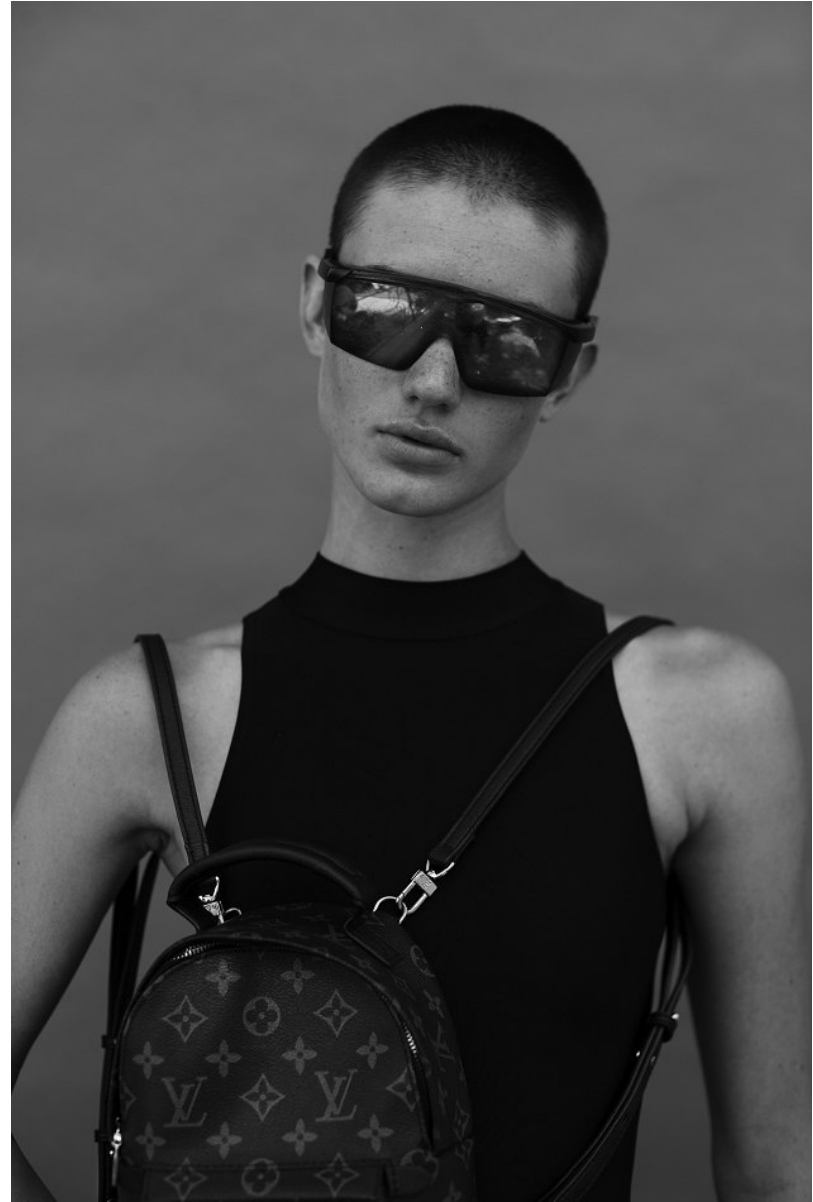

BOSS MODELS

CAPE TOWN

MIGS LOMBARD

Height: 177cm Bust: 85cm Waist: 65cm Hips: 97cm Shoe: 7 UK Eyes: Green/Brown