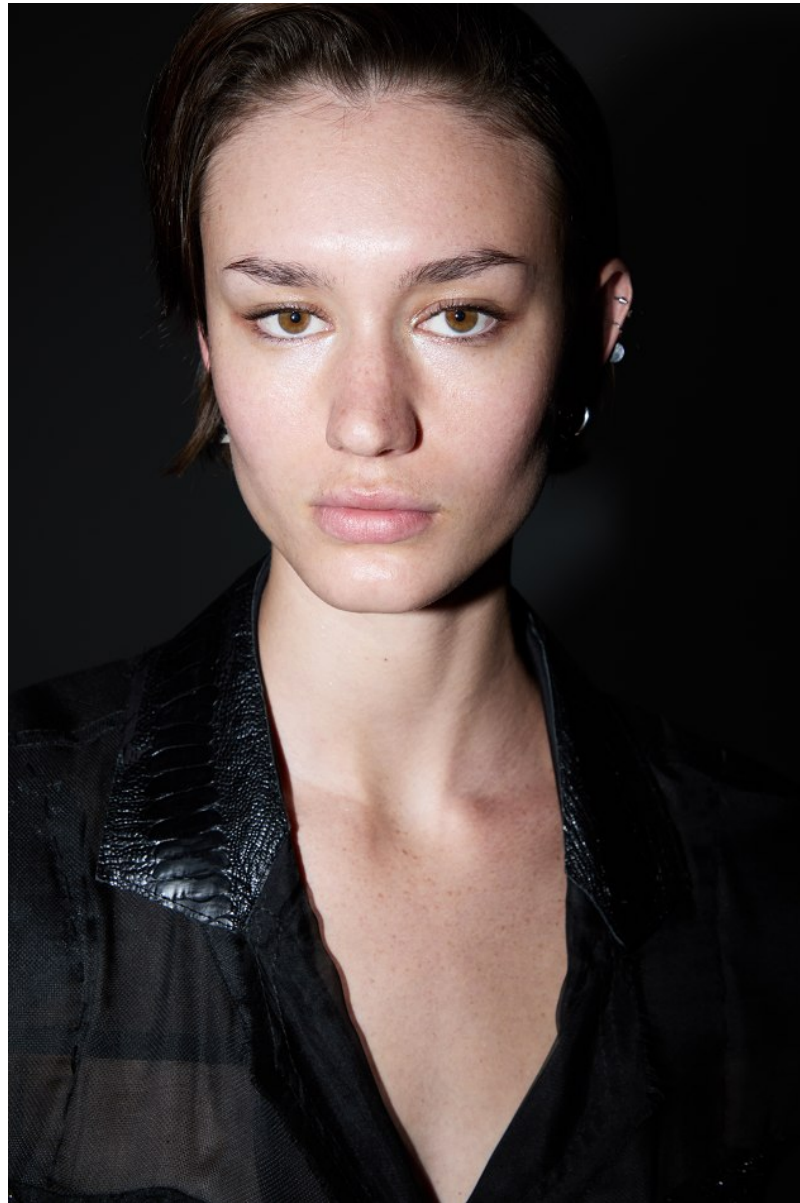

BOSS MODELS

CAPE TOWN

MIGS LOMBARD

Height: 177cm Bust: 86cm Waist: 65cm Hips: 96cm Shoe: 7 UK Eyes: Green/Brown

BOSS MODELS

CAPE TOWN

MIGS LOMBARD

Height: 177cm Bust: 86cm Waist: 65cm Hips: 96cm Shoe: 7 UK Eyes: Green/Brown