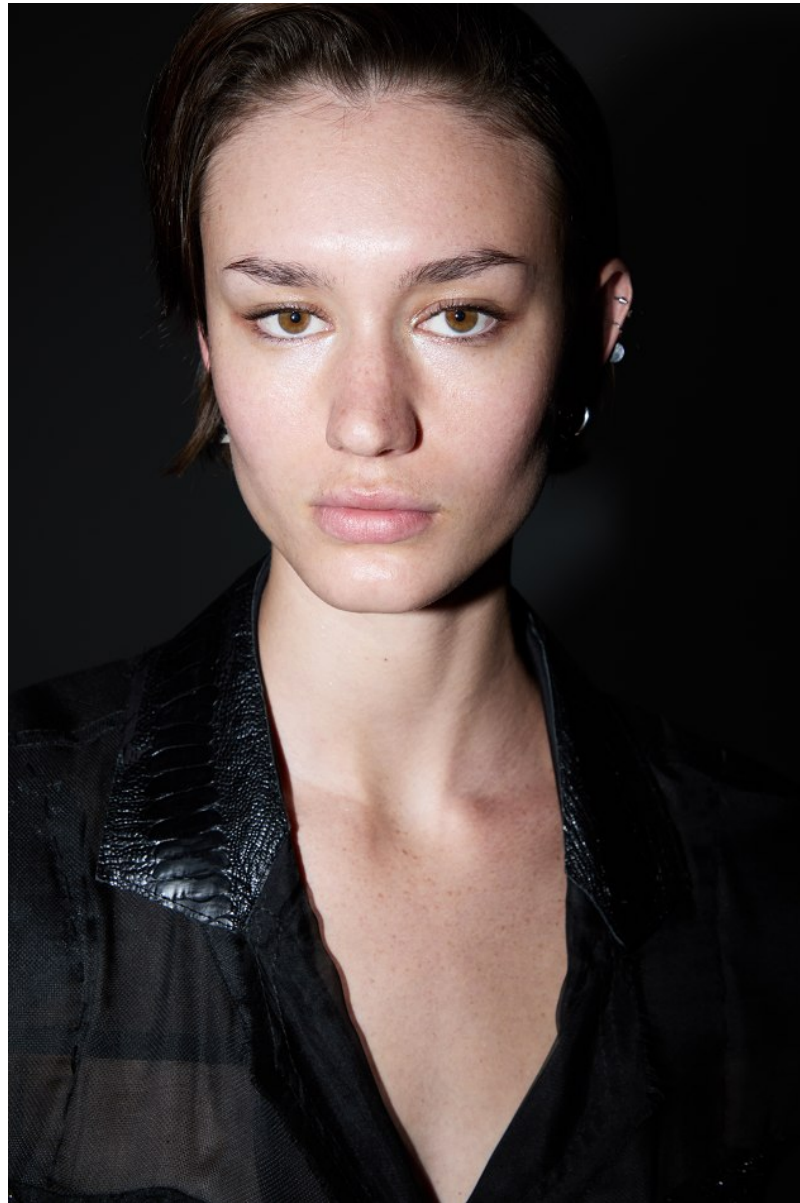

# BOSS MODELS

CAPE TOWN

MIGS LOMBARD

Height: 177cm Bust: 85cm Waist: 65cm Hips: 97cm Shoe: 7 UK Eyes: Green/Brown

# BOSS MODELS

CAPE TOWN

**MIGS LOMBARD**

Height: 177cm Bust: 85cm Waist: 65cm Hips: 97cm Shoe: 7 UK Eyes: Green/Brown