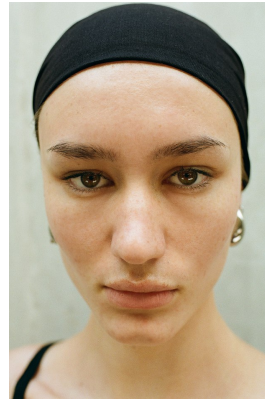

BOSS MODELS

CAPE TOWN

MIGS LOMBARD

Height: 177cm Bust: 85cm Waist: 65cm Hips: 97cm Shoe: 7 UK Eyes: Green/Brown

BOSS MODELS

CAPE TOWN

MIGS LOMBARD

Height: 177cm Bust: 85cm Waist: 65cm Hips: 97cm Shoe: 7 UK Eyes: Green/Brown