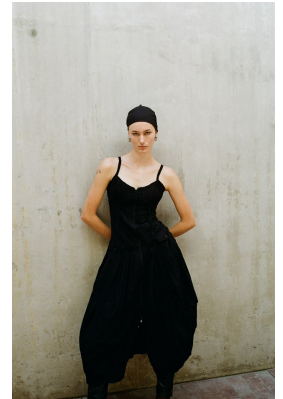

BOSS MODELS

CAPE TOWN

MIGS LOMBARD

Height: 177cm Bust: 86cm Waist: 65cm Hips: 96cm Shoe: 7 UK Eyes: Green/Brown

BOSS MODELS

CAPE TOWN

MIGS LOMBARD

Height: 177cm Bust: 86cm Waist: 65cm Hips: 96cm Shoe: 7 UK Eyes: Green/Brown