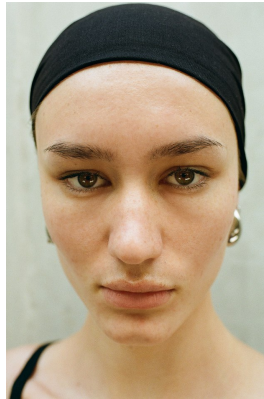

BOSS MODELS

CAPE TOWN

MIGS LOMBARD

Height: 177cm Bust: 86cm Waist: 65cm Hips: 96cm Shoe: 7 UK Eyes: Green/Brown