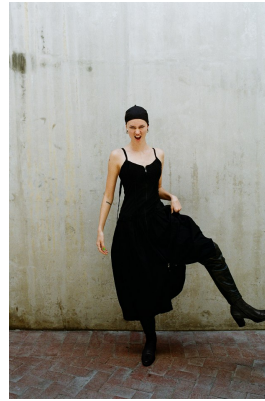

BOSS MODELS

CAPE TOWN

MIGS LOMBARD

Height: 177cm Bust: 85cm Waist: 65cm Hips: 97cm Shoe: 7 UK Eyes: Green/Brown

BOSS MODELS

CAPE TOWN

MIGS LOMBARD

Height: 177cm Bust: 85cm Waist: 65cm Hips: 97cm Shoe: 7 UK Eyes: Green/Brown