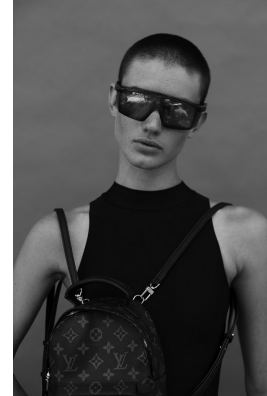

BOSS MODELS

CAPE TOWN

MIGS LOMBARD

Height: 177cm Bust: 85cm Waist: 65cm Hips: 97cm Shoe: 7 UK Eyes: Green/Brown

BOSS MODELS

CAPE TOWN

MIGS LOMBARD

Height: 177cm Bust: 85cm Waist: 65cm Hips: 97cm Shoe: 7 UK Eyes: Green/Brown