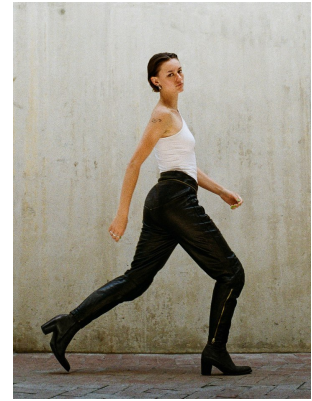

BOSS MODELS

CAPE TOWN

MIGS LOMBARD

Height: 177cm Bust: 85cm Waist: 65cm Hips: 97cm Shoe: 7 UK Eyes: Green/Brown

BOSS MODELS

CAPE TOWN

MIGS LOMBARD

Height: 177cm Bust: 85cm Waist: 65cm Hips: 97cm Shoe: 7 UK Eyes: Green/Brown