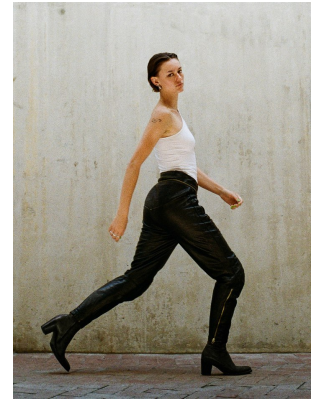

BOSS MODELS

CAPE TOWN

MIGS LOMBARD

Height: 177cm Bust: 86cm Waist: 65cm Hips: 96cm Shoe: 7 UK Eyes: Green/Brown

BOSS MODELS

CAPE TOWN

MIGS LOMBARD

Height: 177cm Bust: 86cm Waist: 65cm Hips: 96cm Shoe: 7 UK Eyes: Green/Brown