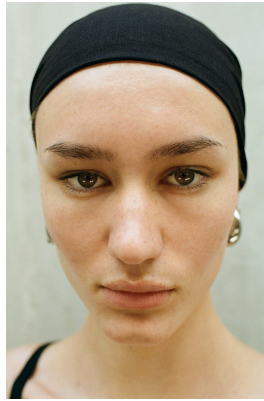

BOSS MODELS

CAPE TOWN

MIGS LOMBARD

Height: 177cm Bust: 85cm Waist: 65cm Hips: 97cm Shoe: 7 UK Eyes: Green/Brown

BOSS MODELS

CAPE TOWN

MIGS LOMBARD

Height: 177cm Bust: 85cm Waist: 65cm Hips: 97cm Shoe: 7 UK Eyes: Green/Brown