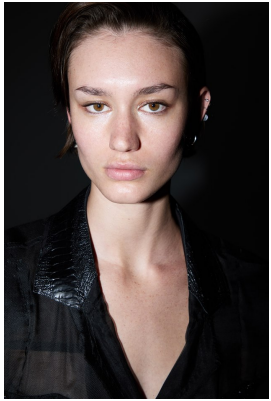

BOSS MODELS

CAPE TOWN

MIGS LOMBARD

Height: 177cm Bust: 86cm Waist: 65cm Hips: 96cm Shoe: 7 UK Eyes: Green/Brown

BOSS MODELS

CAPE TOWN

MIGS LOMBARD

Height: 177cm Bust: 86cm Waist: 65cm Hips: 96cm Shoe: 7 UK Eyes: Green/Brown