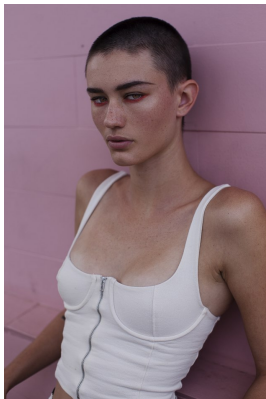

BOSS MODELS

CAPE TOWN

MIGS LOMBARD

Height: 177cm Bust: 85cm Waist: 65cm Hips: 97cm Shoe: 7 UK Eyes: Green/Brown

BOSS MODELS

CAPE TOWN

MIGS LOMBARD

Height: 177cm Bust: 85cm Waist: 65cm Hips: 97cm Shoe: 7 UK Eyes: Green/Brown