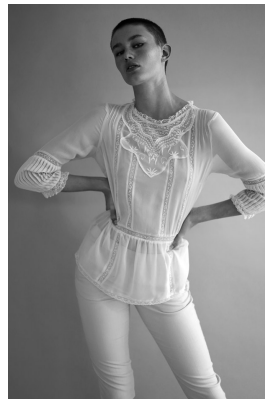

BOSS MODELS

CAPE TOWN

MIGS LOMBARD

Height: 177cm Bust: 85cm Waist: 65cm Hips: 97cm Shoe: 7 UK Eyes: Green/Brown

BOSS MODELS

CAPE TOWN

MIGS LOMBARD

Height: 177cm Bust: 85cm Waist: 65cm Hips: 97cm Shoe: 7 UK Eyes: Green/Brown