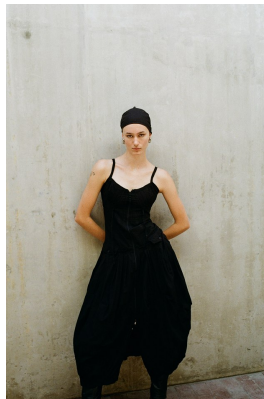

BOSS MODELS

CAPE TOWN

MIGS LOMBARD

Height: 177cm Bust: 85cm Waist: 65cm Hips: 97cm Shoe: 7 UK Eyes: Green/Brown

BOSS MODELS

CAPE TOWN

MIGS LOMBARD

Height: 177cm Bust: 85cm Waist: 65cm Hips: 97cm Shoe: 7 UK Eyes: Green/Brown