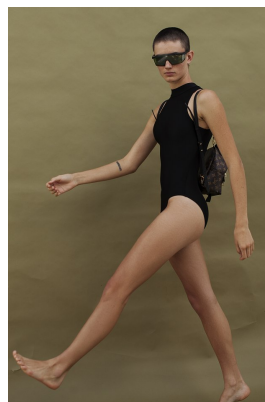

BOSS MODELS

CAPE TOWN

MIGS LOMBARD

Height: 177cm Bust: 86cm Waist: 65cm Hips: 96cm Shoe: 7 UK Eyes: Green/Brown