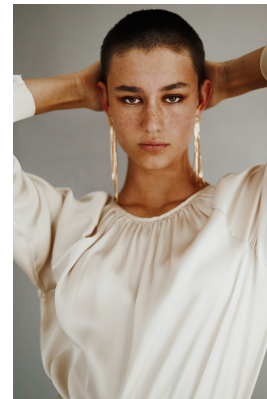

BOSS MODELS

CAPE TOWN

MIGS LOMBARD

Height: 177cm Bust: 85cm Waist: 65cm Hips: 97cm Shoe: 7 UK Eyes: Green/Brown

BOSS MODELS

CAPE TOWN

MIGS LOMBARD

Height: 177cm Bust: 85cm Waist: 65cm Hips: 97cm Shoe: 7 UK Eyes: Green/Brown