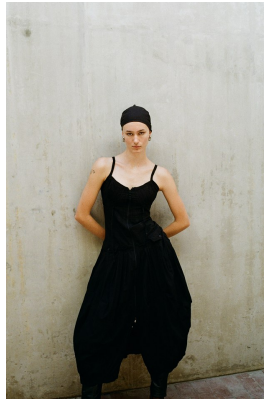

BOSS MODELS

CAPE TOWN

MIGS LOMBARD

Height: 177cm Bust: 85cm Waist: 65cm Hips: 97cm Shoe: 7 UK Eyes: Green/Brown

BOSS MODELS

CAPE TOWN

MIGS LOMBARD

Height: 177cm Bust: 85cm Waist: 65cm Hips: 97cm Shoe: 7 UK Eyes: Green/Brown