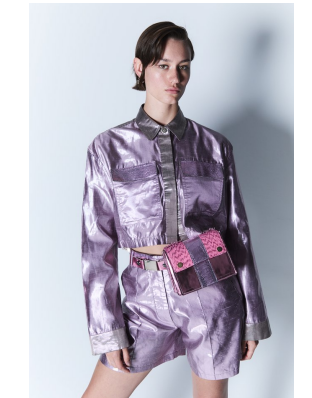

BOSS MODELS

CAPE TOWN

MIGS LOMBARD

Height: 177cm Bust: 86cm Waist: 65cm Hips: 96cm Shoe: 7 UK Eyes: Green/Brown

BOSS MODELS

CAPE TOWN

MIGS LOMBARD

Height: 177cm Bust: 86cm Waist: 65cm Hips: 96cm Shoe: 7 UK Eyes: Green/Brown