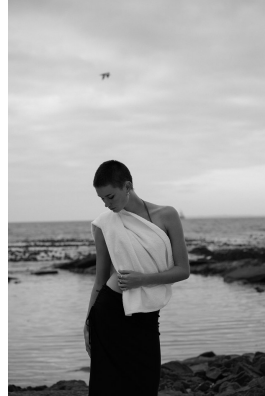

BOSS MODELS

CAPE TOWN

MIGS LOMBARD

Height: 177cm Bust: 85cm Waist: 65cm Hips: 97cm Shoe: 7 UK Eyes: Green/Brown

BOSS MODELS

CAPE TOWN

MIGS LOMBARD

Height: 177cm Bust: 85cm Waist: 65cm Hips: 97cm Shoe: 7 UK Eyes: Green/Brown