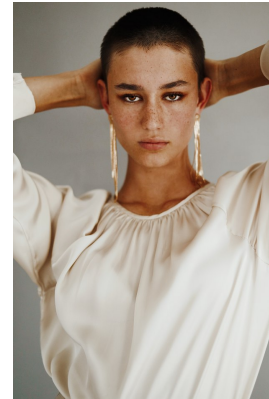

BOSS MODELS

CAPE TOWN

MIGS LOMBARD

Height: 177cm Bust: 85cm Waist: 65cm Hips: 97cm Shoe: 7 UK Eyes: Green/Brown

BOSS MODELS

CAPE TOWN

MIGS LOMBARD

Height: 177cm Bust: 85cm Waist: 65cm Hips: 97cm Shoe: 7 UK Eyes: Green/Brown