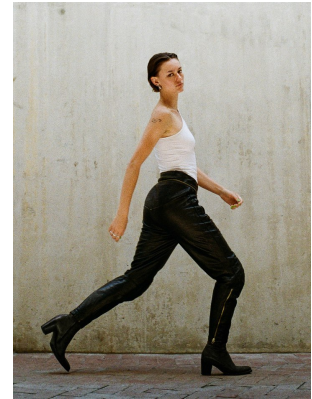

BOSS MODELS

CAPE TOWN

MIGS LOMBARD

Height: 177cm Bust: 86cm Waist: 65cm Hips: 96cm Shoe: 7 UK Eyes: Green/Brown