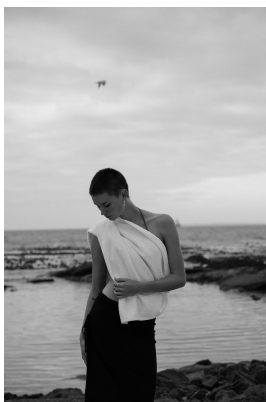

BOSS MODELS

CAPE TOWN

MIGS LOMBARD

Height: 177cm Bust: 86cm Waist: 65cm Hips: 96cm Shoe: 7 UK Eyes: Green/Brown