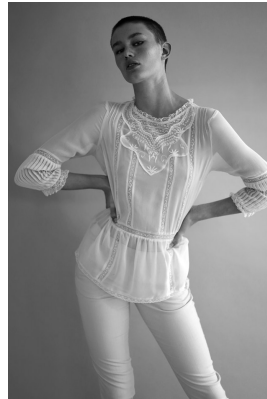

BOSS MODELS

CAPE TOWN

MIGS LOMBARD

Height: 177cm Bust: 85cm Waist: 65cm Hips: 97cm Shoe: 7 UK Eyes: Green/Brown

BOSS MODELS

CAPE TOWN

MIGS LOMBARD

Height: 177cm Bust: 85cm Waist: 65cm Hips: 97cm Shoe: 7 UK Eyes: Green/Brown