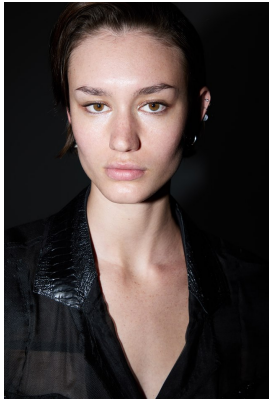

BOSS MODELS

CAPE TOWN

MIGS LOMBARD

Height: 177cm Bust: 85cm Waist: 65cm Hips: 97cm Shoe: 7 UK Eyes: Green/Brown

BOSS MODELS

CAPE TOWN

MIGS LOMBARD

Height: 177cm Bust: 85cm Waist: 65cm Hips: 97cm Shoe: 7 UK Eyes: Green/Brown