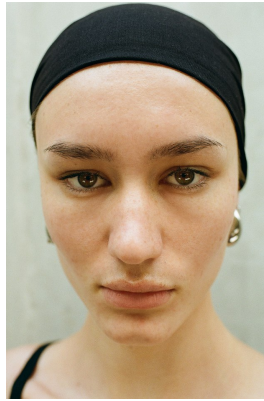

BOSS MODELS

CAPE TOWN

MIGS LOMBARD

Height: 177cm Bust: 86cm Waist: 65cm Hips: 96cm Shoe: 7 UK Eyes: Green/Brown

BOSS MODELS

CAPE TOWN

MIGS LOMBARD

Height: 177cm Bust: 86cm Waist: 65cm Hips: 96cm Shoe: 7 UK Eyes: Green/Brown