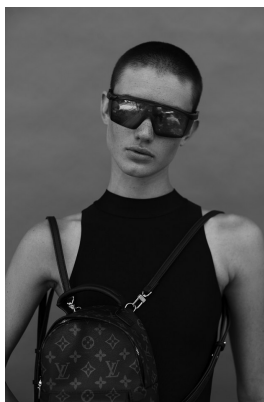

BOSS MODELS

CAPE TOWN

MIGS LOMBARD

Height: 177cm Bust: 86cm Waist: 65cm Hips: 96cm Shoe: 7 UK Eyes: Green/Brown