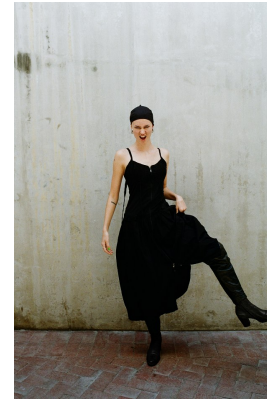

BOSS MODELS

CAPE TOWN

MIGS LOMBARD

Height: 177cm Bust: 85cm Waist: 65cm Hips: 97cm Shoe: 7 UK Eyes: Green/Brown

BOSS MODELS

CAPE TOWN

MIGS LOMBARD

Height: 177cm Bust: 85cm Waist: 65cm Hips: 97cm Shoe: 7 UK Eyes: Green/Brown