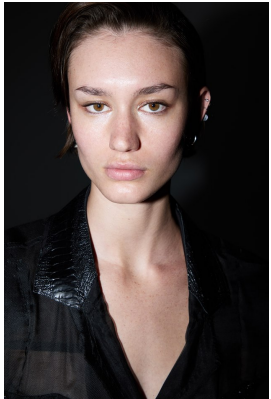

BOSS MODELS

CAPE TOWN

MIGS LOMBARD

Height: 177cm Bust: 86cm Waist: 65cm Hips: 96cm Shoe: 7 UK Eyes: Green/Brown