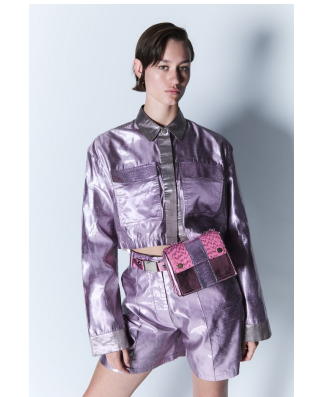

BOSS MODELS

CAPE TOWN

MIGS LOMBARD

Height: 177cm Bust: 86cm Waist: 65cm Hips: 96cm Shoe: 7 UK Eyes: Green/Brown