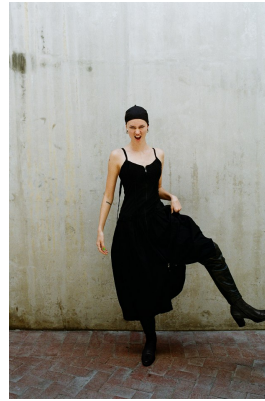

BOSS MODELS

CAPE TOWN

MIGS LOMBARD

Height: 177cm Bust: 86cm Waist: 65cm Hips: 96cm Shoe: 7 UK Eyes: Green/Brown

BOSS MODELS

CAPE TOWN

MIGS LOMBARD

Height: 177cm Bust: 86cm Waist: 65cm Hips: 96cm Shoe: 7 UK Eyes: Green/Brown