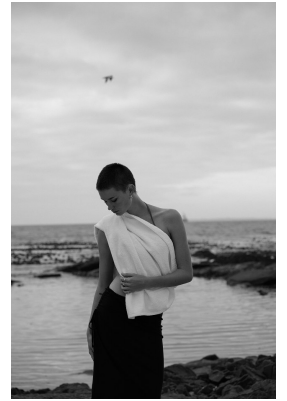

BOSS MODELS

CAPE TOWN

MIGS LOMBARD

Height: 177cm Bust: 85cm Waist: 65cm Hips: 97cm Shoe: 7 UK Eyes: Green/Brown

BOSS MODELS

CAPE TOWN

MIGS LOMBARD

Height: 177cm Bust: 85cm Waist: 65cm Hips: 97cm Shoe: 7 UK Eyes: Green/Brown