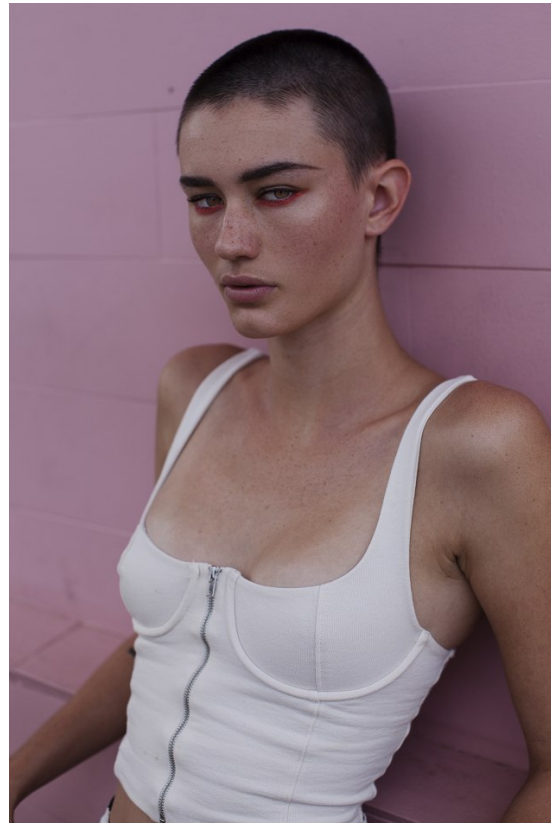

BOSS MODELS

CAPE TOWN

MIGS LOMBARD

Height: 177cm Bust: 85cm Waist: 65cm Hips: 97cm Shoe: 7 UK Eyes: Green/Brown