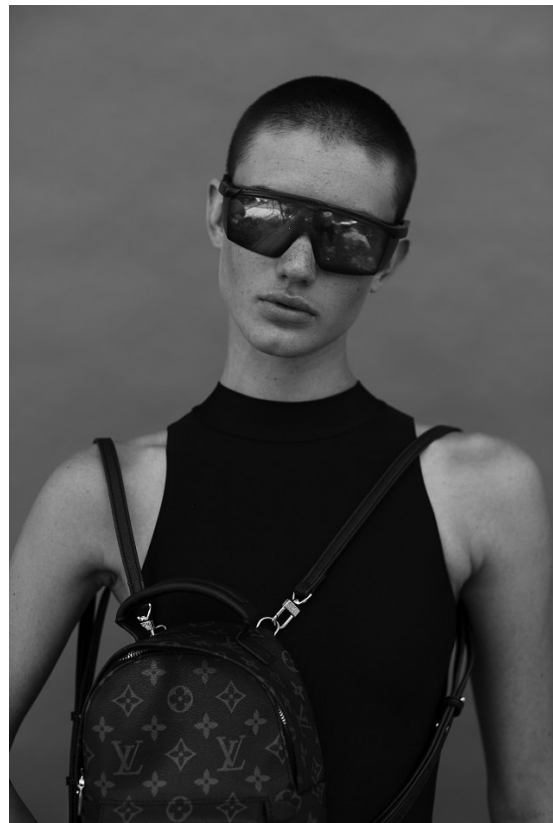

BOSS MODELS

CAPE TOWN

MIGS LOMBARD

Height: 177cm Bust: 86cm Waist: 65cm Hips: 96cm Shoe: 7 UK Eyes: Green/Brown

BOSS MODELS

CAPE TOWN

MIGS LOMBARD

Height: 177cm Bust: 86cm Waist: 65cm Hips: 96cm Shoe: 7 UK Eyes: Green/Brown

BOSS MODELS

CAPE TOWN

04 / 2022
Hoop earrings, R106 000; Bulgari;
shirt, R38 000; blazer, H&M 300,
both Louis Vuitton; 8 zero1
fringe, R32 500-R363 600; 8 zero1
bangles, R64 700-R144 000,
all Bulgari
Opposite page:
Loop earrings, R1 890, Kirsten
Goss; polo neck, R5 720, Wolford;
Zina harness, R880; belt & choker,
R650, both Kaseella leather;
trousers, R10 395, Paul Smith;
Drapes, R2 032; Aldo;
Hautlander woven tu chair,
R12 500, Always Welcome