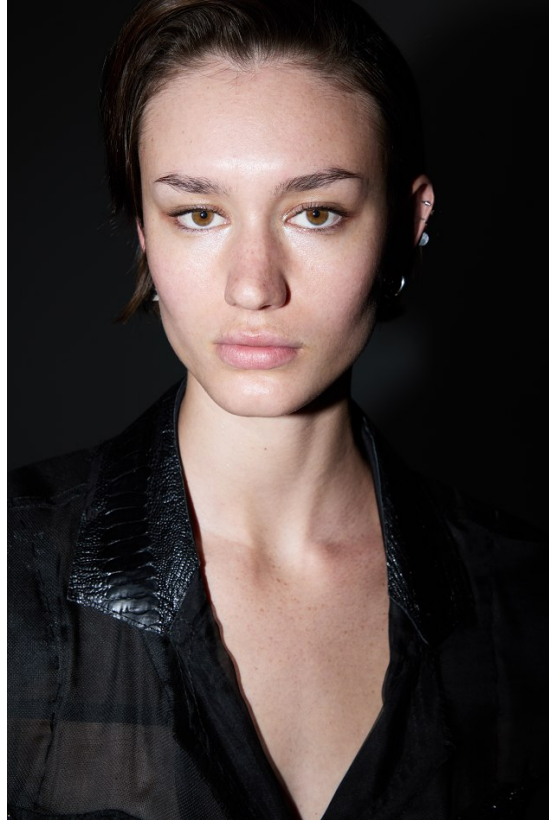

BOSS MODELS

CAPE TOWN

MIGS LOMBARD

Height: 177cm Bust: 85cm Waist: 65cm Hips: 97cm Shoe: 7 UK Eyes: Green/Brown

BOSS MODELS

CAPE TOWN

MIGS LOMBARD

Height: 177cm Bust: 85cm Waist: 65cm Hips: 97cm Shoe: 7 UK Eyes: Green/Brown