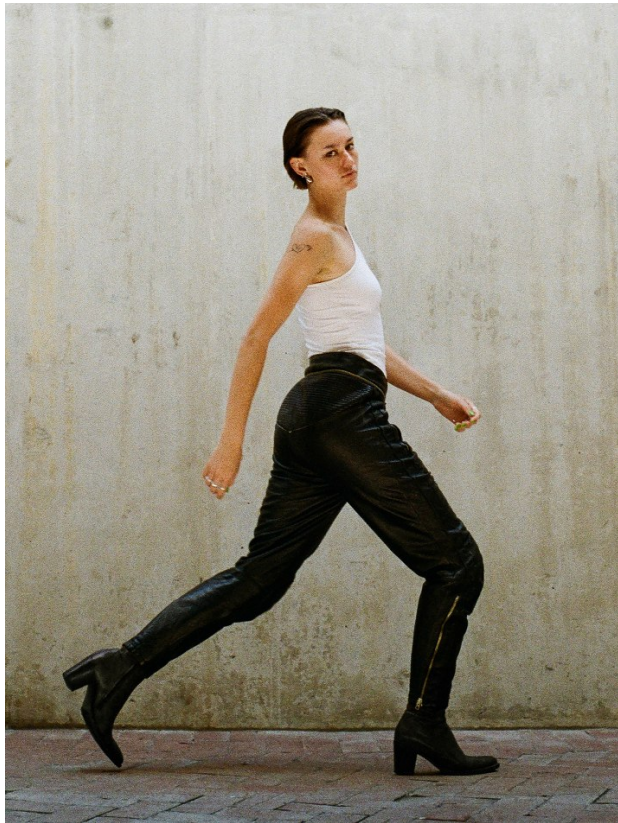

BOSS MODELS

CAPE TOWN

MIGS LOMBARD

Height: 177cm Bust: 86cm Waist: 65cm Hips: 96cm Shoe: 7 UK Eyes: Green/Brown

BOSS MODELS

CAPE TOWN

MIGS LOMBARD

Height: 177cm Bust: 86cm Waist: 65cm Hips: 96cm Shoe: 7 UK Eyes: Green/Brown