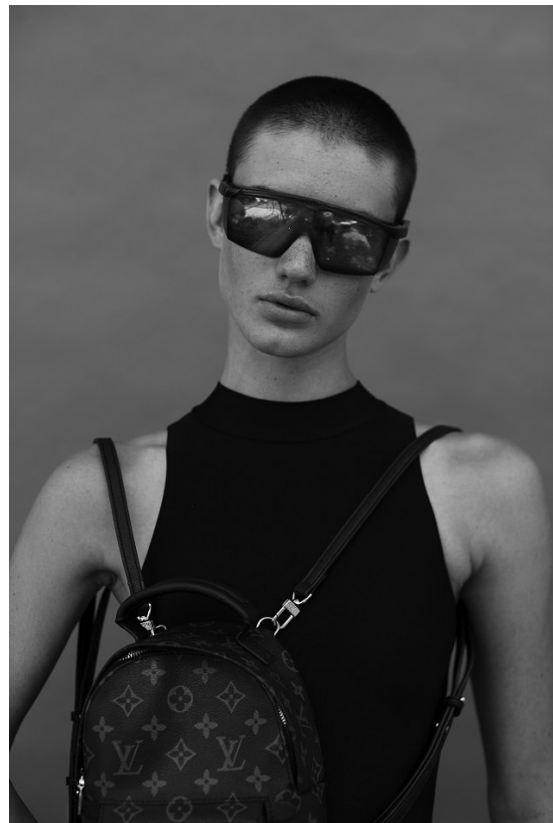

BOSS MODELS

CAPE TOWN

MIGS LOMBARD

Height: 177cm Bust: 85cm Waist: 65cm Hips: 97cm Shoe: 7 UK Eyes: Green/Brown

BOSS MODELS

CAPE TOWN

MIGS LOMBARD

Height: 177cm Bust: 85cm Waist: 65cm Hips: 97cm Shoe: 7 UK Eyes: Green/Brown