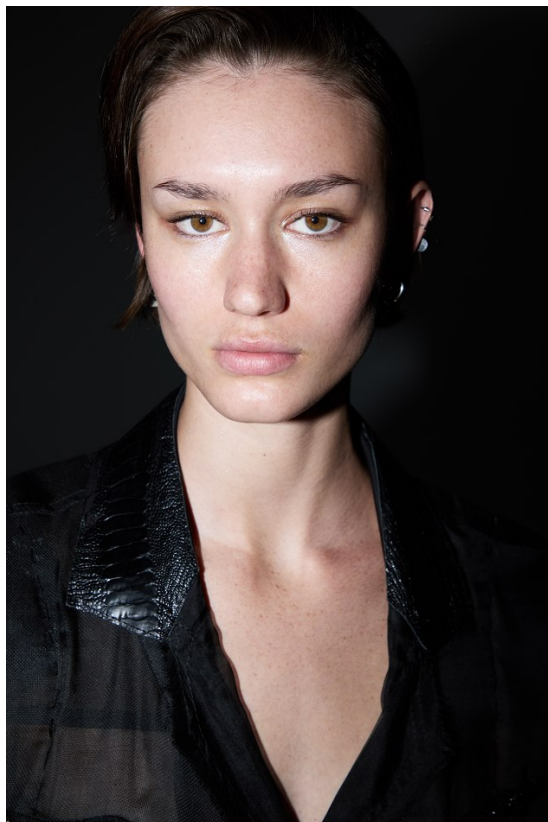

BOSS MODELS

CAPE TOWN

MIGS LOMBARD

Height: 177cm Bust: 86cm Waist: 65cm Hips: 96cm Shoe: 7 UK Eyes: Green/Brown

BOSS MODELS

CAPE TOWN

MIGS LOMBARD

Height: 177cm Bust: 86cm Waist: 65cm Hips: 96cm Shoe: 7 UK Eyes: Green/Brown