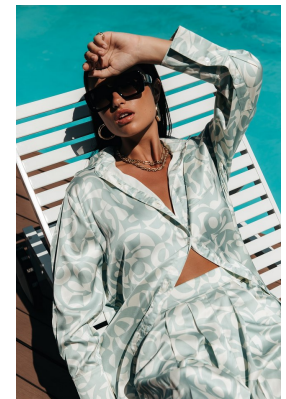

BOSS MODELS

CAPE TOWN

MORGAN GULLAN

Height: 178cm Bust: 86cm Waist: 64cm Hips: 97cm Shoe: 8 UK Hair: Brown Eyes: Brown

BOSS MODELS

CAPE TOWN

MORGAN GULLAN

Height: 178cm Bust: 86cm Waist: 64cm Hips: 97cm Shoe: 8 UK Hair: Brown Eyes: Brown

BOSS MODELS

CAPE TOWN

MORGAN GULLAN

Height: 178cm Bust: 86cm Waist: 64cm Hips: 97cm Shoe: 8 UK Hair: Brown Eyes: Brown