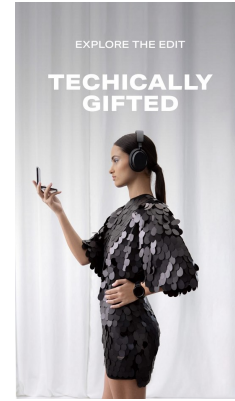

BOSS MODELS

CAPE TOWN

MORGAN GULLAN

Height: 178cm Bust: 86cm Waist: 64cm Hips: 97cm Shoe: 8 UK Hair: Brown Eyes: Brown

BOSS MODELS

CAPE TOWN

MORGAN GULLAN

Height: 178cm Bust: 86cm Waist: 64cm Hips: 97cm Shoe: 8 UK Hair: Brown Eyes: Brown

BOSS MODELS

CAPE TOWN

MORGAN GULLAN

Height: 178cm Bust: 86cm Waist: 64cm Hips: 97cm Shoe: 8 UK Hair: Brown Eyes: Brown