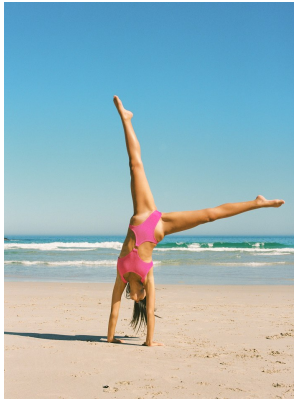

BOSS MODELS

CAPE TOWN

MORGAN GULLAN

Height: 178cm Bust: 86cm Waist: 64cm Hips: 97cm Shoe: 8 UK Hair: Brown Eyes: Brown

BOSS MODELS

CAPE TOWN

MORGAN GULLAN

Height: 178cm Bust: 86cm Waist: 64cm Hips: 97cm Shoe: 8 UK Hair: Brown Eyes: Brown

BOSS MODELS

CAPE TOWN

MORGAN GULLAN

Height: 178cm Bust: 86cm Waist: 64cm Hips: 97cm Shoe: 8 UK Hair: Brown Eyes: Brown