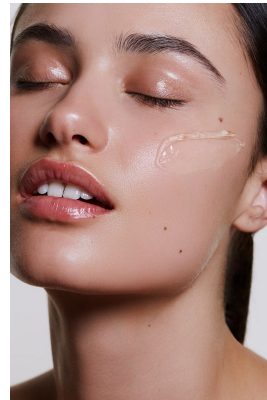

BOSS MODELS

CAPE TOWN

MORGAN GULLAN

Height: 178cm Bust: 86cm Waist: 64cm Hips: 97cm Shoe: 8 UK Hair: Brown Eyes: Brown

BOSS MODELS

CAPE TOWN

MORGAN GULLAN

Height: 178cm Bust: 86cm Waist: 64cm Hips: 97cm Shoe: 8 UK Hair: Brown Eyes: Brown

BOSS MODELS

CAPE TOWN

MORGAN GULLAN

Height: 178cm Bust: 86cm Waist: 64cm Hips: 97cm Shoe: 8 UK Hair: Brown Eyes: Brown