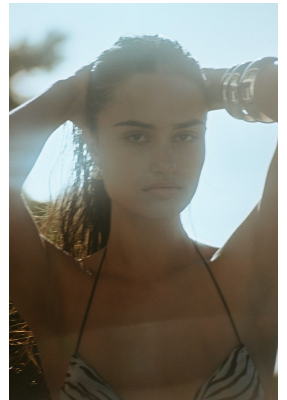

BOSS MODELS

CAPE TOWN

MORGAN GULLAN

Height: 178cm Bust: 86cm Waist: 64cm Hips: 97cm Shoe: 8 UK Hair: Brown Eyes: Brown

BOSS MODELS

CAPE TOWN

MORGAN GULLAN

Height: 178cm Bust: 86cm Waist: 64cm Hips: 97cm Shoe: 8 UK Hair: Brown Eyes: Brown

BOSS MODELS

CAPE TOWN

MORGAN GULLAN

Height: 178cm Bust: 86cm Waist: 64cm Hips: 97cm Shoe: 8 UK Hair: Brown Eyes: Brown