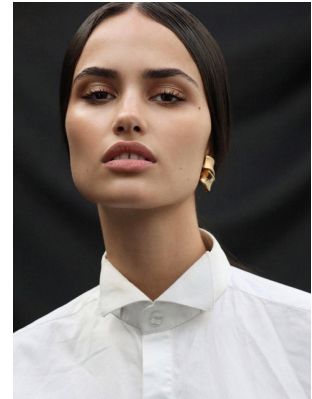

BOSS MODELS

CAPE TOWN

MORGAN GULLAN

Height: 178cm Bust: 86cm Waist: 64cm Hips: 97cm Shoe: 8 UK Hair: Brown Eyes: Brown

BOSS MODELS

CAPE TOWN

MORGAN GULLAN

Height: 178cm Bust: 86cm Waist: 64cm Hips: 97cm Shoe: 8 UK Hair: Brown Eyes: Brown

BOSS MODELS

CAPE TOWN

MORGAN GULLAN

Height: 178cm Bust: 86cm Waist: 64cm Hips: 97cm Shoe: 8 UK Hair: Brown Eyes: Brown