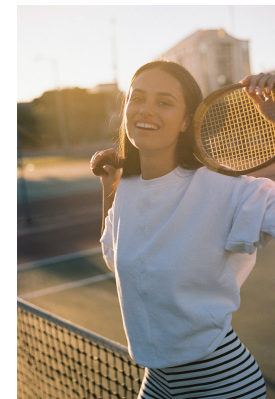

BOSS MODELS

CAPE TOWN

MORGAN GULLAN

Height: 178cm Bust: 86cm Waist: 64cm Hips: 97cm Shoe: 8 UK Hair: Brown Eyes: Brown

BOSS MODELS

CAPE TOWN

MORGAN GULLAN

Height: 178cm Bust: 86cm Waist: 64cm Hips: 97cm Shoe: 8 UK Hair: Brown Eyes: Brown

BOSS MODELS

CAPE TOWN

MORGAN GULLAN

Height: 178cm Bust: 86cm Waist: 64cm Hips: 97cm Shoe: 8 UK Hair: Brown Eyes: Brown