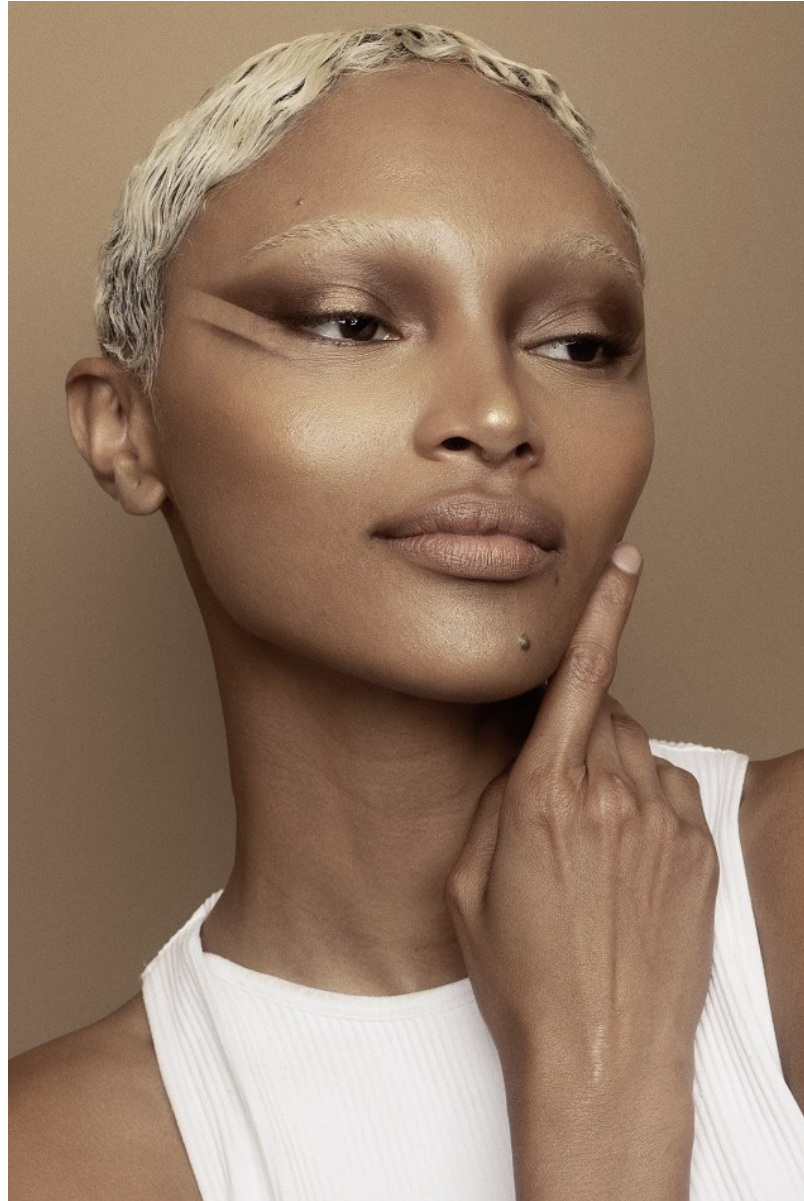

# BOSS MODELS

CAPE TOWN

PETRA RAUBENHEIMER

Height: 172cm Bust: 80cm Waist: 63cm Hips: 93cm Shoe: 4.5 UK Hair: Blonde Eyes: Brown