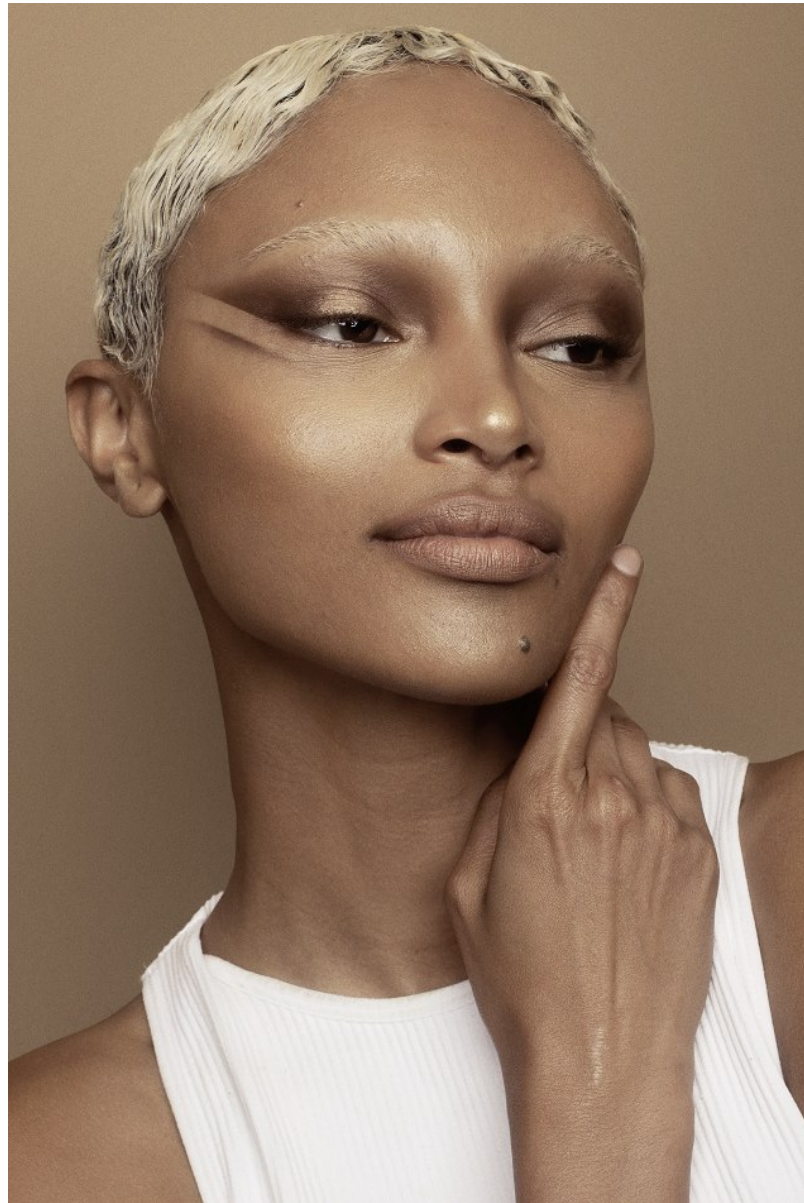

# BOSS MODELS

CAPE TOWN

PETRA RAUBENHEIMER

Height: 172cm Bust: 79cm Waist: 60cm Hips: 91cm Shoe: 4.5 UK Hair: Light Brown Eyes: Brown