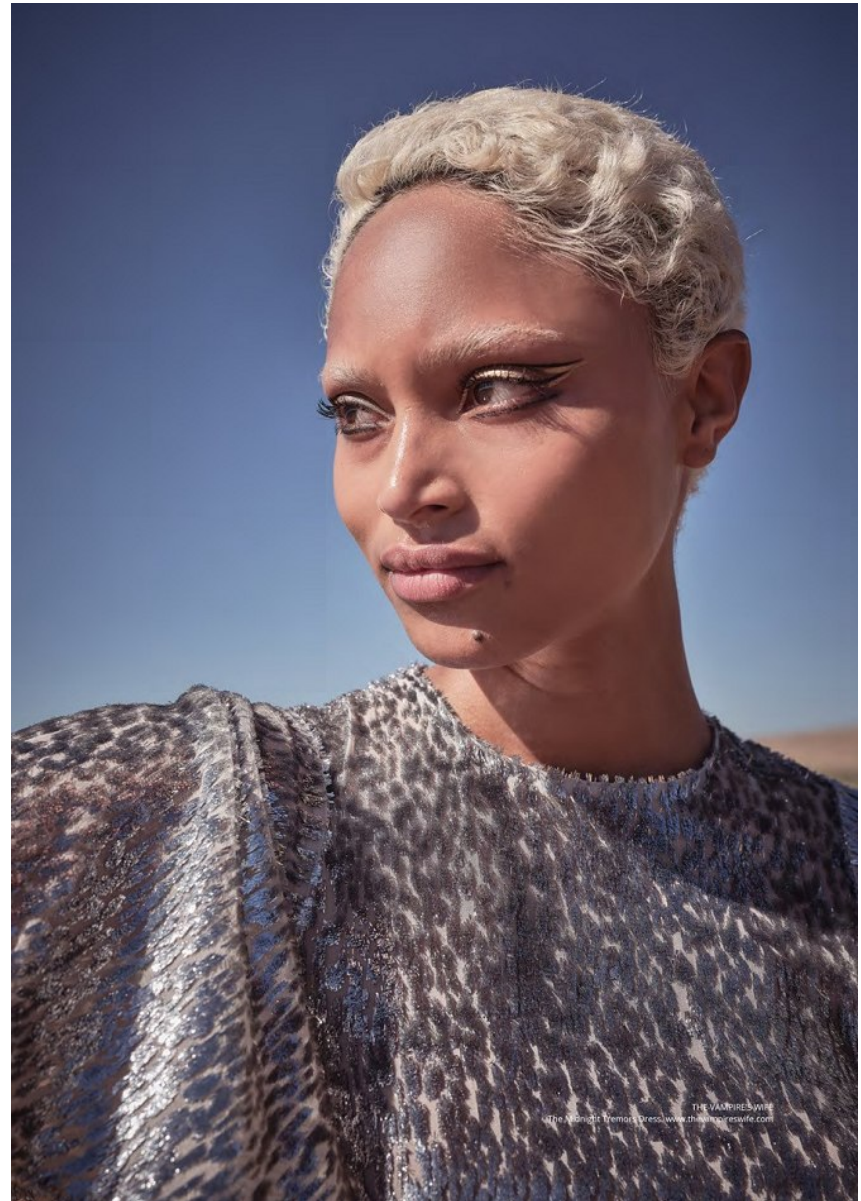

BOSS MODELS

CAPE TOWN

PETRA RAUBENHEIMER

Height: 172cm Bust: 80cm Waist: 63cm Hips: 93cm Shoe: 4.5 UK Hair: Blonde Eyes: Brown