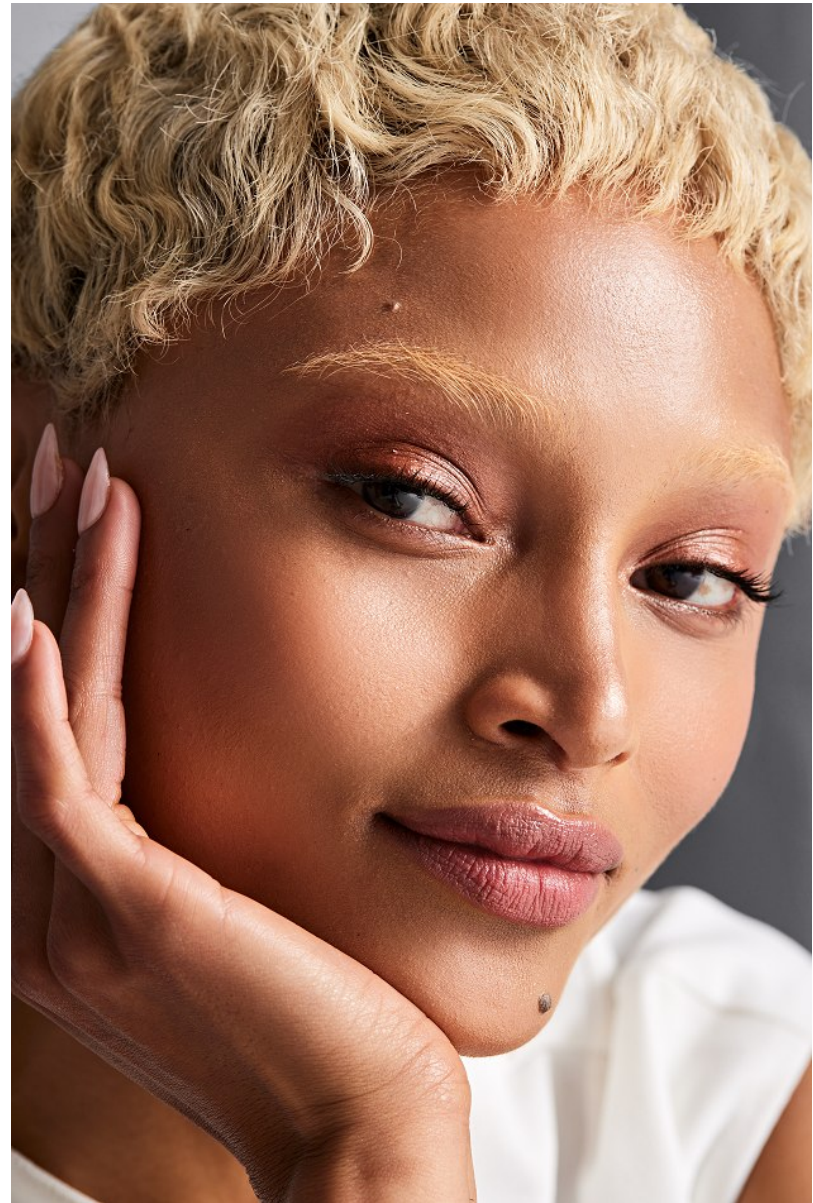

BOSS MODELS

CAPE TOWN

PETRA RAUBENHEIMER

Height: 172cm Bust: 80cm Waist: 63cm Hips: 93cm Shoe: 4.5 UK Hair: Blonde Eyes: Brown