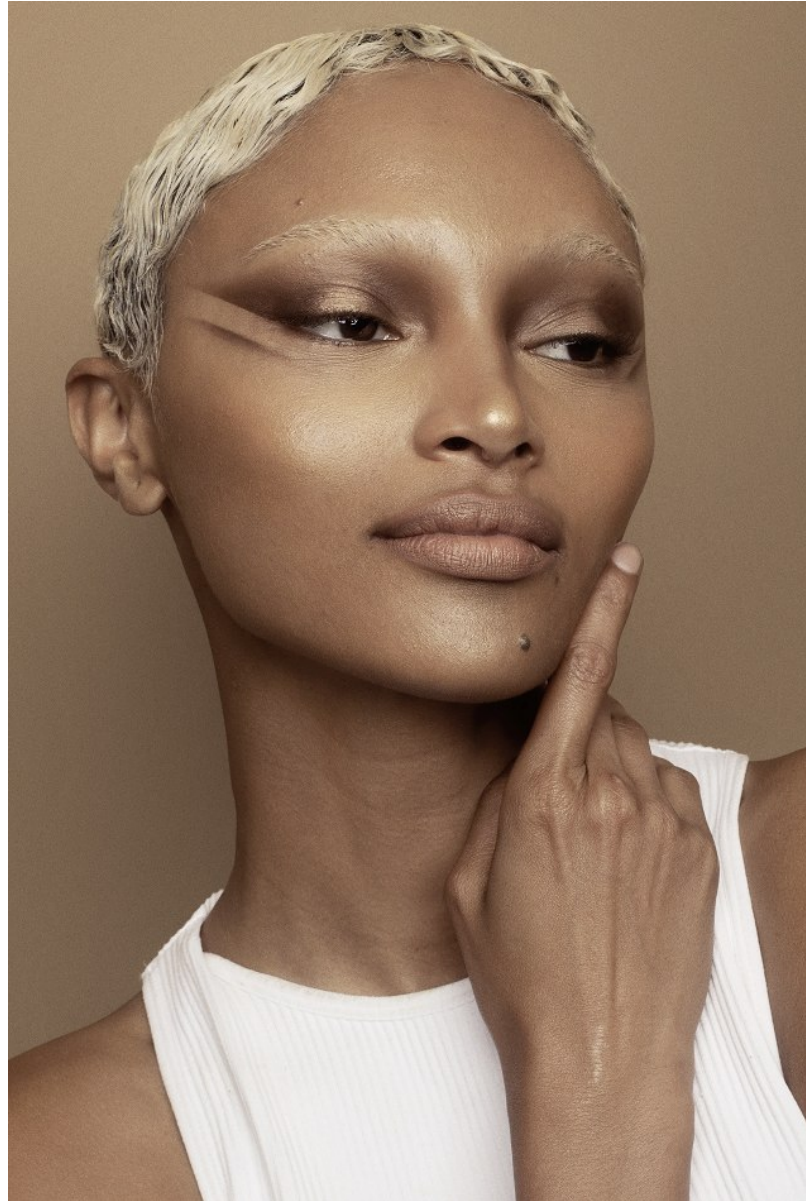

# BOSS MODELS

CAPE TOWN

PETRA RAUBENHEIMER

Height: 172cm Bust: 80cm Waist: 63cm Hips: 93cm Shoe: 4.5 UK Hair: Blonde Eyes: Brown