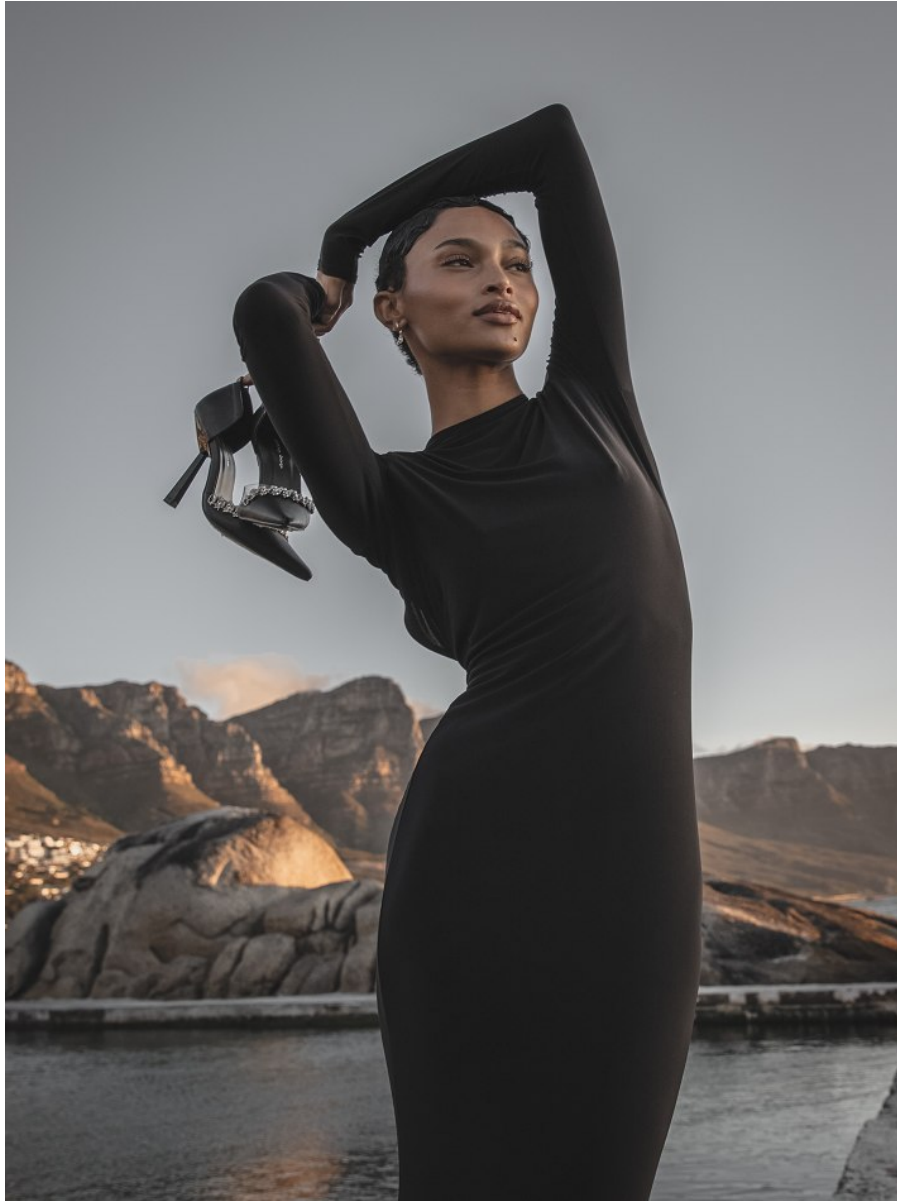

BOSS MODELS

CAPE TOWN

PETRA RAUBENHEIMER

Height: 172cm Bust: 79cm Waist: 60cm Hips: 91cm Shoe: 4.5 UK Hair: Light Brown Eyes: Brown