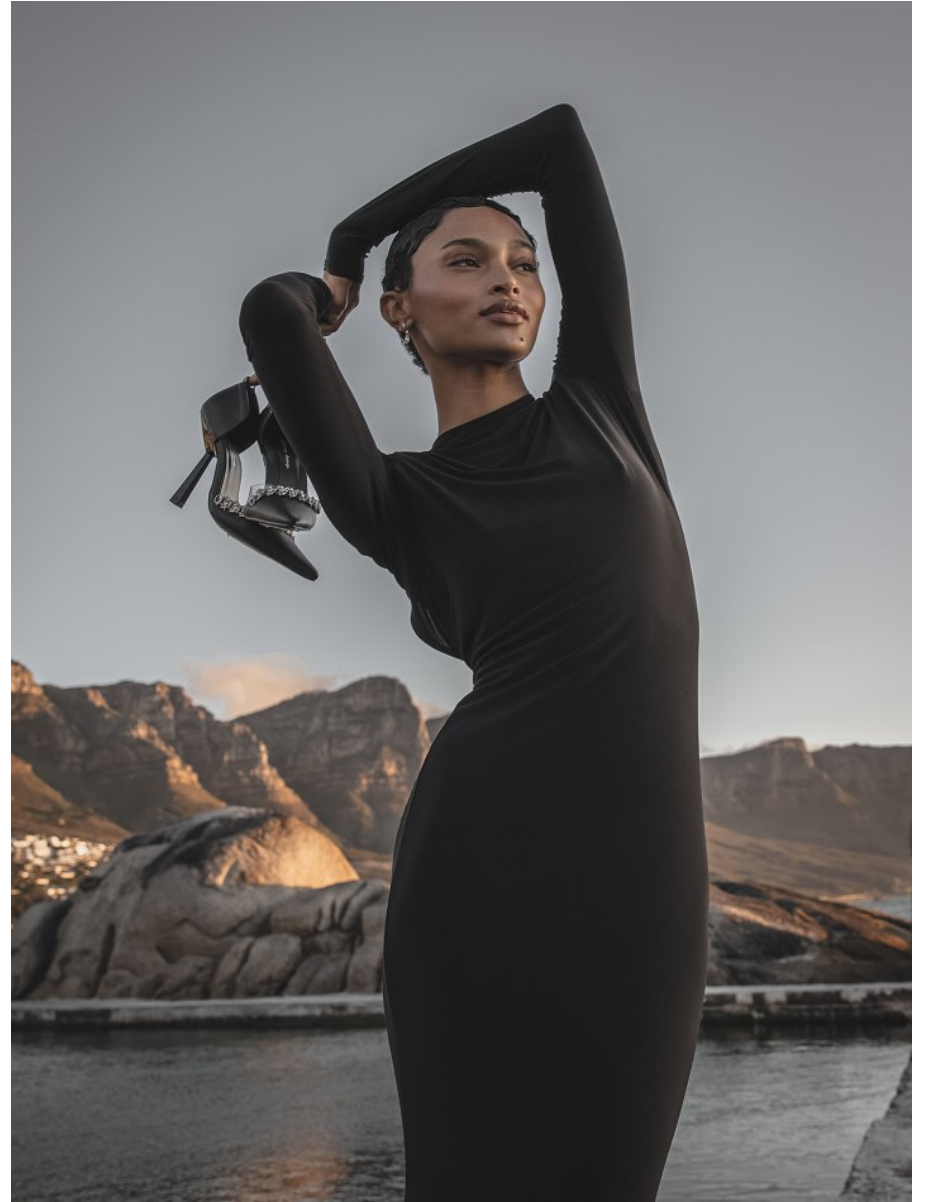

BOSS MODELS

CAPE TOWN

PETRA RAUBENHEIMER

Height: 172cm Bust: 80cm Waist: 63cm Hips: 93cm Shoe: 4.5 UK Hair: Blonde Eyes: Brown