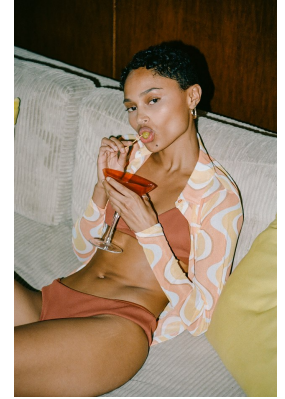

# BOSS MODELS

CAPE TOWN

PETRA RAUBENHEIMER

Height: 172cm Bust: 79cm Waist: 60cm Hips: 91cm Shoe: 4.5 UK Hair: Blonde Eyes: Brown

# BOSS MODELS

CAPE TOWN

## PETRA RAUBENHEIMER

Height: 172cm Bust: 79cm Waist: 60cm Hips: 91cm Shoe: 4.5 UK Hair: Blonde Eyes: Brown