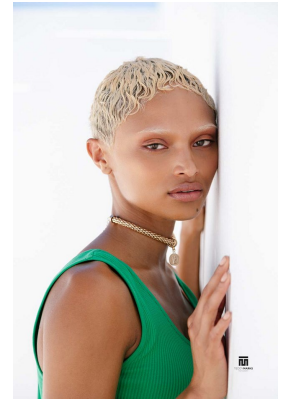

BOSS MODELS

CAPE TOWN

PETRA RAUBENHEIMER

Height: 172cm Bust: 80cm Waist: 63cm Hips: 93cm Shoe: 4.5 UK Hair: Blonde Eyes: Brown

BOSS MODELS

CAPE TOWN

PETRA RAUBENHEIMER

Height: 172cm Bust: 80cm Waist: 63cm Hips: 93cm Shoe: 4.5 UK Hair: Blonde Eyes: Brown

BOSS MODELS

CAPE TOWN

PETRA RAUBENHEIMER

Height: 172cm Bust: 80cm Waist: 63cm Hips: 93cm Shoe: 4.5 UK Hair: Blonde Eyes: Brown