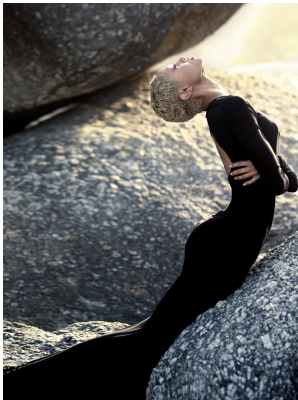

BOSS MODELS

CAPE TOWN

PETRA RAUBENHEIMER

Height: 172cm Bust: 79cm Waist: 60cm Hips: 91cm Shoe: 4.5 UK Hair: Light Brown Eyes: Brown

BOSS MODELS

CAPE TOWN

PETRA RAUBENHEIMER

Height: 172cm Bust: 79cm Waist: 60cm Hips: 91cm Shoe: 4.5 UK Hair: Light Brown Eyes: Brown

BOSS MODELS

CAPE TOWN

PETRA RAUBENHEIMER

Height: 172cm Bust: 79cm Waist: 60cm Hips: 91cm Shoe: 4.5 UK Hair: Light Brown Eyes: Brown