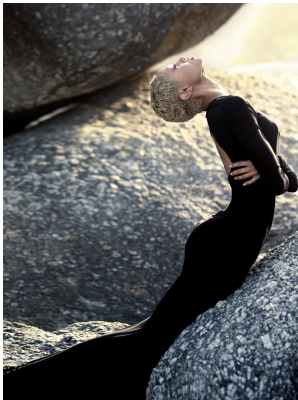

# BOSS MODELS

CAPE TOWN

PETRA RAUBENHEIMER

Height: 172cm Bust: 79cm Waist: 60cm Hips: 91cm Shoe: 4.5 UK Hair: Blonde Eyes: Brown

# BOSS MODELS

CAPE TOWN