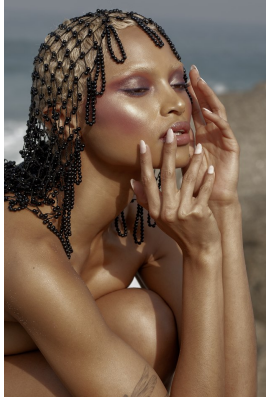

# BOSS MODELS

CAPE TOWN

PETRA RAUBENHEIMER

Height: 172cm Bust: 79cm Waist: 60cm Hips: 91cm Shoe: 4.5 UK Hair: Blonde Eyes: Brown

# BOSS MODELS

CAPE TOWN

## PETRA RAUBENHEIMER

Height: 172cm Bust: 79cm Waist: 60cm Hips: 91cm Shoe: 4.5 UK Hair: Blonde Eyes: Brown