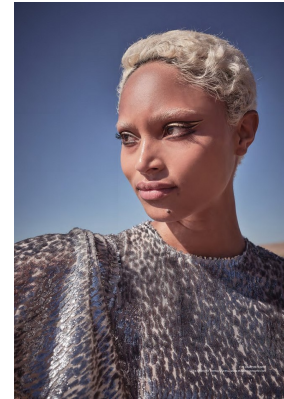

BOSS MODELS

CAPE TOWN

PETRA RAUBENHEIMER

Height: 172cm Bust: 80cm Waist: 63cm Hips: 93cm Shoe: 4.5 UK Hair: Blonde Eyes: Brown

BOSS MODELS

CAPE TOWN

PETRA RAUBENHEIMER

Height: 172cm Bust: 80cm Waist: 63cm Hips: 93cm Shoe: 4.5 UK Hair: Blonde Eyes: Brown

BOSS MODELS

CAPE TOWN

PETRA RAUBENHEIMER

Height: 172cm Bust: 80cm Waist: 63cm Hips: 93cm Shoe: 4.5 UK Hair: Blonde Eyes: Brown