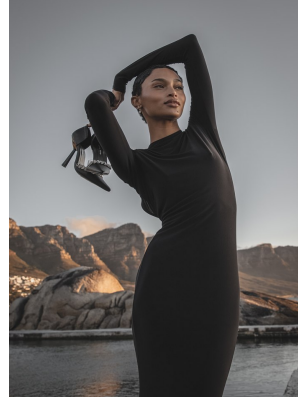

BOSS MODELS

CAPE TOWN

PETRA RAUBENHEIMER

Height: 172cm Bust: 80cm Waist: 63cm Hips: 93cm Shoe: 4.5 UK Hair: Blonde Eyes: Brown

BOSS MODELS

CAPE TOWN

PETRA RAUBENHEIMER

Height: 172cm Bust: 80cm Waist: 63cm Hips: 93cm Shoe: 4.5 UK Hair: Blonde Eyes: Brown

BOSS MODELS

CAPE TOWN

PETRA RAUBENHEIMER

Height: 172cm Bust: 80cm Waist: 63cm Hips: 93cm Shoe: 4.5 UK Hair: Blonde Eyes: Brown