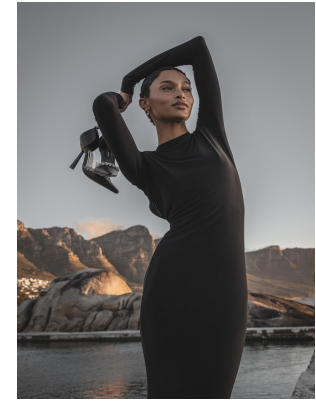

BOSS MODELS

CAPE TOWN

PETRA RAUBENHEIMER

Height: 172cm Bust: 80cm Waist: 63cm Hips: 93cm Shoe: 4.5 UK Hair: Blonde Eyes: Brown

BOSS MODELS

CAPE TOWN

PETRA RAUBENHEIMER

Height: 172cm Bust: 80cm Waist: 63cm Hips: 93cm Shoe: 4.5 UK Hair: Blonde Eyes: Brown

BOSS MODELS

CAPE TOWN

PETRA RAUBENHEIMER

Height: 172cm Bust: 80cm Waist: 63cm Hips: 93cm Shoe: 4.5 UK Hair: Blonde Eyes: Brown