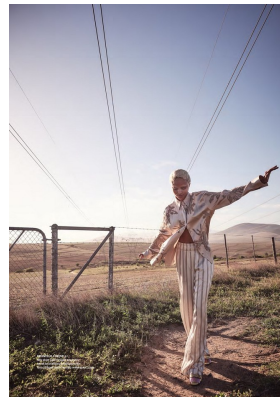

BOSS MODELS

CAPE TOWN

PETRA RAUBENHEIMER

Height: 172cm Bust: 79cm Waist: 60cm Hips: 91cm Shoe: 4.5 UK Hair: Light Brown Eyes: Brown

BOSS MODELS

CAPE TOWN

PETRA RAUBENHEIMER

Height: 172cm Bust: 79cm Waist: 60cm Hips: 91cm Shoe: 4.5 UK Hair: Light Brown Eyes: Brown

BOSS MODELS

CAPE TOWN

PETRA RAUBENHEIMER

Height: 172cm Bust: 79cm Waist: 60cm Hips: 91cm Shoe: 4.5 UK Hair: Light Brown Eyes: Brown