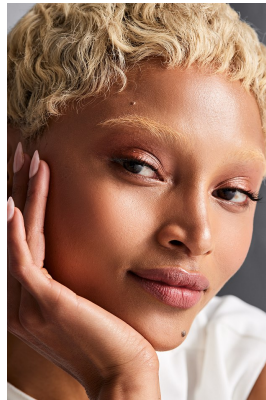

BOSS MODELS

CAPE TOWN

PETRA RAUBENHEIMER

Height: 172cm Bust: 80cm Waist: 63cm Hips: 93cm Shoe: 4.5 UK Hair: Blonde Eyes: Brown

BOSS MODELS

CAPE TOWN

PETRA RAUBENHEIMER

Height: 172cm Bust: 80cm Waist: 63cm Hips: 93cm Shoe: 4.5 UK Hair: Blonde Eyes: Brown

BOSS MODELS

CAPE TOWN

PETRA RAUBENHEIMER

Height: 172cm Bust: 80cm Waist: 63cm Hips: 93cm Shoe: 4.5 UK Hair: Blonde Eyes: Brown