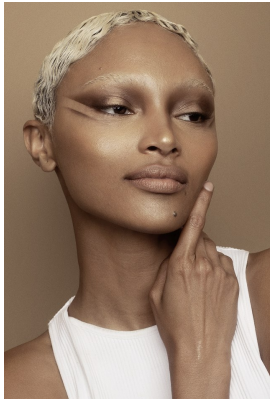

BOSS MODELS

CAPE TOWN

PETRA RAUBENHEIMER

Height: 172cm Bust: 79cm Waist: 60cm Hips: 91cm Shoe: 4.5 UK Hair: Light Brown Eyes: Brown

BOSS MODELS

CAPE TOWN

PETRA RAUBENHEIMER

Height: 172cm Bust: 79cm Waist: 60cm Hips: 91cm Shoe: 4.5 UK Hair: Light Brown Eyes: Brown

BOSS MODELS

CAPE TOWN

PETRA RAUBENHEIMER

Height: 172cm Bust: 79cm Waist: 60cm Hips: 91cm Shoe: 4.5 UK Hair: Light Brown Eyes: Brown