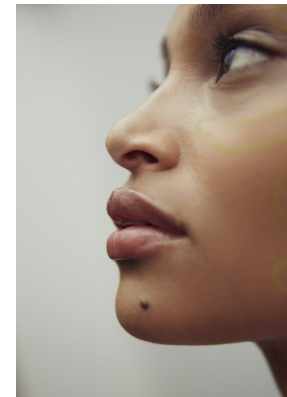

BOSS MODELS

CAPE TOWN

PETRA RAUBENHEIMER

Height: 172cm Bust: 79cm Waist: 60cm Hips: 91cm Shoe: 4.5 UK Hair: Light Brown Eyes: Brown

BOSS MODELS

CAPE TOWN

PETRA RAUBENHEIMER

Height: 172cm Bust: 79cm Waist: 60cm Hips: 91cm Shoe: 4.5 UK Hair: Light Brown Eyes: Brown

BOSS MODELS

CAPE TOWN

PETRA RAUBENHEIMER

Height: 172cm Bust: 79cm Waist: 60cm Hips: 91cm Shoe: 4.5 UK Hair: Light Brown Eyes: Brown