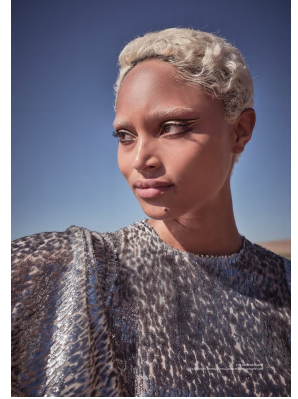

BOSS MODELS

CAPE TOWN

PETRA RAUBENHEIMER

Height: 172cm Bust: 80cm Waist: 63cm Hips: 93cm Shoe: 4.5 UK Hair: Blonde Eyes: Brown

BOSS MODELS

CAPE TOWN

PETRA RAUBENHEIMER

Height: 172cm Bust: 80cm Waist: 63cm Hips: 93cm Shoe: 4.5 UK Hair: Blonde Eyes: Brown

BOSS MODELS

CAPE TOWN

PETRA RAUBENHEIMER

Height: 172cm Bust: 80cm Waist: 63cm Hips: 93cm Shoe: 4.5 UK Hair: Blonde Eyes: Brown