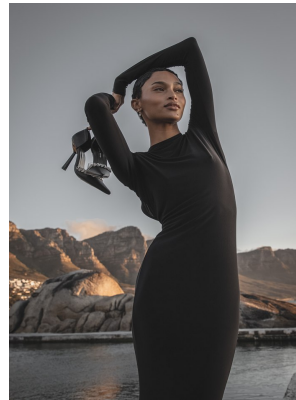

BOSS MODELS

CAPE TOWN

PETRA RAUBENHEIMER

Height: 172cm Bust: 79cm Waist: 60cm Hips: 91cm Shoe: 4.5 UK Hair: Light Brown Eyes: Brown

BOSS MODELS

CAPE TOWN

PETRA RAUBENHEIMER

Height: 172cm Bust: 79cm Waist: 60cm Hips: 91cm Shoe: 4.5 UK Hair: Light Brown Eyes: Brown

BOSS MODELS

CAPE TOWN

PETRA RAUBENHEIMER

Height: 172cm Bust: 79cm Waist: 60cm Hips: 91cm Shoe: 4.5 UK Hair: Light Brown Eyes: Brown