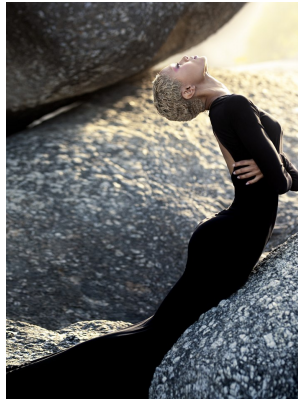

BOSS MODELS

CAPE TOWN

PETRA RAUBENHEIMER

Height: 172cm Bust: 80cm Waist: 63cm Hips: 93cm Shoe: 4.5 UK Hair: Blonde Eyes: Brown

BOSS MODELS

CAPE TOWN

PETRA RAUBENHEIMER

Height: 172cm Bust: 80cm Waist: 63cm Hips: 93cm Shoe: 4.5 UK Hair: Blonde Eyes: Brown

BOSS MODELS

CAPE TOWN

PETRA RAUBENHEIMER

Height: 172cm Bust: 80cm Waist: 63cm Hips: 93cm Shoe: 4.5 UK Hair: Blonde Eyes: Brown