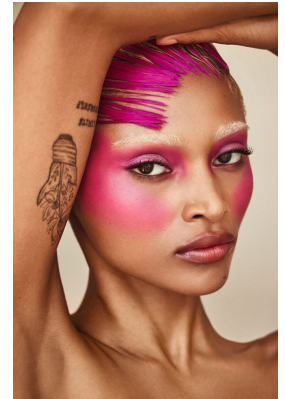

BOSS MODELS

CAPE TOWN

PETRA RAUBENHEIMER

Height: 172cm Bust: 79cm Waist: 60cm Hips: 91cm Shoe: 4.5 UK Hair: Light Brown Eyes: Brown

BOSS MODELS

CAPE TOWN

PETRA RAUBENHEIMER

Height: 172cm Bust: 79cm Waist: 60cm Hips: 91cm Shoe: 4.5 UK Hair: Light Brown Eyes: Brown

BOSS MODELS

CAPE TOWN

PETRA RAUBENHEIMER

Height: 172cm Bust: 79cm Waist: 60cm Hips: 91cm Shoe: 4.5 UK Hair: Light Brown Eyes: Brown