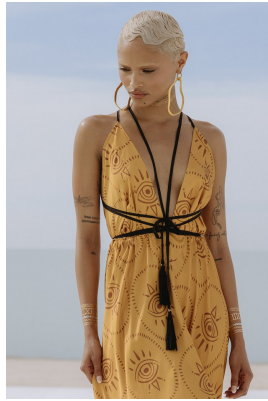

BOSS MODELS

CAPE TOWN

PETRA RAUBENHEIMER

Height: 172cm Bust: 79cm Waist: 60cm Hips: 91cm Shoe: 4.5 UK Hair: Light Brown Eyes: Brown

BOSS MODELS

CAPE TOWN

PETRA RAUBENHEIMER

Height: 172cm Bust: 79cm Waist: 60cm Hips: 91cm Shoe: 4.5 UK Hair: Light Brown Eyes: Brown

BOSS MODELS

CAPE TOWN

PETRA RAUBENHEIMER

Height: 172cm Bust: 79cm Waist: 60cm Hips: 91cm Shoe: 4.5 UK Hair: Light Brown Eyes: Brown