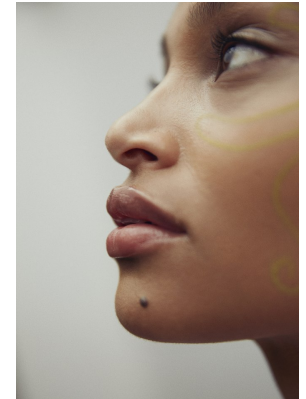

BOSS MODELS

CAPE TOWN

PETRA RAUBENHEIMER

Height: 172cm Bust: 80cm Waist: 63cm Hips: 93cm Shoe: 4.5 UK Hair: Blonde Eyes: Brown

BOSS MODELS

CAPE TOWN

PETRA RAUBENHEIMER

Height: 172cm Bust: 80cm Waist: 63cm Hips: 93cm Shoe: 4.5 UK Hair: Blonde Eyes: Brown

BOSS MODELS

CAPE TOWN

PETRA RAUBENHEIMER

Height: 172cm Bust: 80cm Waist: 63cm Hips: 93cm Shoe: 4.5 UK Hair: Blonde Eyes: Brown