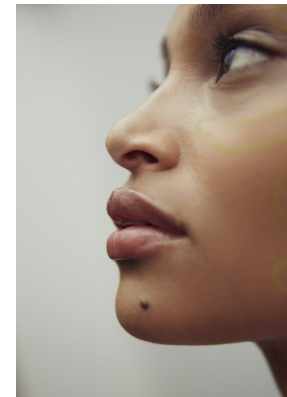

BOSS MODELS

CAPE TOWN

PETRA RAUBENHEIMER

Height: 172cm Bust: 79cm Waist: 60cm Hips: 91cm Shoe: 4.5 UK Hair: Blonde Eyes: Brown