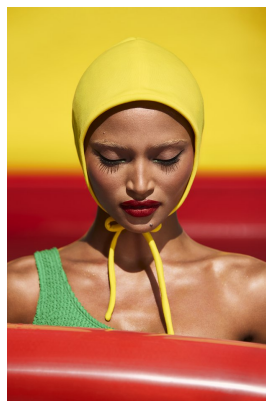

BOSS MODELS

CAPE TOWN

PETRA RAUBENHEIMER

Height: 172cm Bust: 79cm Waist: 60cm Hips: 91cm Shoe: 4.5 UK Hair: Light Brown Eyes: Brown

BOSS MODELS

CAPE TOWN

PETRA RAUBENHEIMER

Height: 172cm Bust: 79cm Waist: 60cm Hips: 91cm Shoe: 4.5 UK Hair: Light Brown Eyes: Brown

BOSS MODELS

CAPE TOWN

PETRA RAUBENHEIMER

Height: 172cm Bust: 79cm Waist: 60cm Hips: 91cm Shoe: 4.5 UK Hair: Light Brown Eyes: Brown