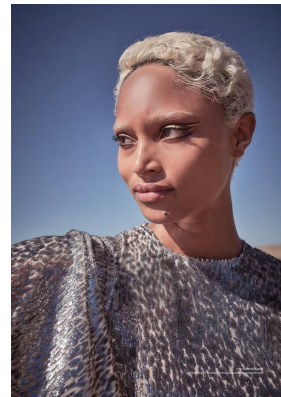

BOSS MODELS

CAPE TOWN

PETRA RAUBENHEIMER

Height: 172cm Bust: 79cm Waist: 60cm Hips: 91cm Shoe: 4.5 UK Hair: Light Brown Eyes: Brown

BOSS MODELS

CAPE TOWN

PETRA RAUBENHEIMER

Height: 172cm Bust: 79cm Waist: 60cm Hips: 91cm Shoe: 4.5 UK Hair: Light Brown Eyes: Brown

BOSS MODELS

CAPE TOWN

PETRA RAUBENHEIMER

Height: 172cm Bust: 79cm Waist: 60cm Hips: 91cm Shoe: 4.5 UK Hair: Light Brown Eyes: Brown