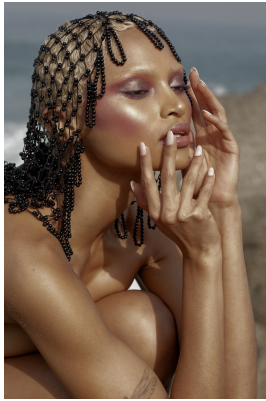

BOSS MODELS

CAPE TOWN

PETRA RAUBENHEIMER

Height: 172cm Bust: 80cm Waist: 63cm Hips: 93cm Shoe: 4.5 UK Hair: Blonde Eyes: Brown

BOSS MODELS

CAPE TOWN

PETRA RAUBENHEIMER

Height: 172cm Bust: 80cm Waist: 63cm Hips: 93cm Shoe: 4.5 UK Hair: Blonde Eyes: Brown

BOSS MODELS

CAPE TOWN

PETRA RAUBENHEIMER

Height: 172cm Bust: 80cm Waist: 63cm Hips: 93cm Shoe: 4.5 UK Hair: Blonde Eyes: Brown