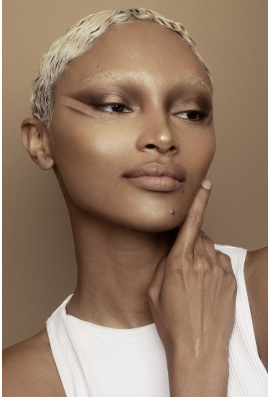

# BOSS MODELS

CAPE TOWN

PETRA RAUBENHEIMER

Height: 172cm Bust: 79cm Waist: 60cm Hips: 91cm Shoe: 4.5 UK Hair: Blonde Eyes: Brown

# BOSS MODELS

CAPE TOWN

## PETRA RAUBENHEIMER

Height: 172cm Bust: 79cm Waist: 60cm Hips: 91cm Shoe: 4.5 UK Hair: Blonde Eyes: Brown