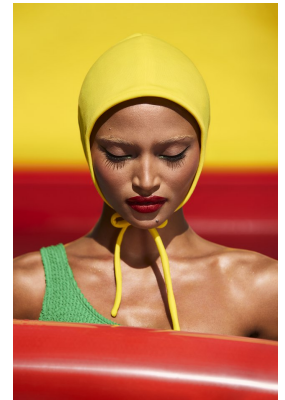

BOSS MODELS

CAPE TOWN

PETRA RAUBENHEIMER

Height: 172cm Bust: 80cm Waist: 63cm Hips: 93cm Shoe: 4.5 UK Hair: Blonde Eyes: Brown

BOSS MODELS

CAPE TOWN

PETRA RAUBENHEIMER

Height: 172cm Bust: 80cm Waist: 63cm Hips: 93cm Shoe: 4.5 UK Hair: Blonde Eyes: Brown

BOSS MODELS

CAPE TOWN

PETRA RAUBENHEIMER

Height: 172cm Bust: 80cm Waist: 63cm Hips: 93cm Shoe: 4.5 UK Hair: Blonde Eyes: Brown