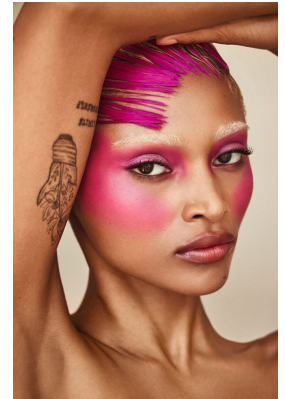

BOSS MODELS

CAPE TOWN

PETRA RAUBENHEIMER

Height: 172cm Bust: 79cm Waist: 60cm Hips: 91cm Shoe: 4.5 UK Hair: Blonde Eyes: Brown