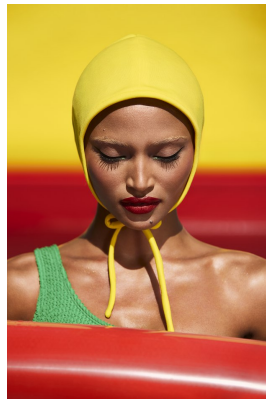

# BOSS MODELS

CAPE TOWN

PETRA RAUBENHEIMER

Height: 172cm Bust: 79cm Waist: 60cm Hips: 91cm Shoe: 4.5 UK Hair: Blonde Eyes: Brown

# BOSS MODELS

CAPE TOWN

## PETRA RAUBENHEIMER

Height: 172cm Bust: 79cm Waist: 60cm Hips: 91cm Shoe: 4.5 UK Hair: Blonde Eyes: Brown