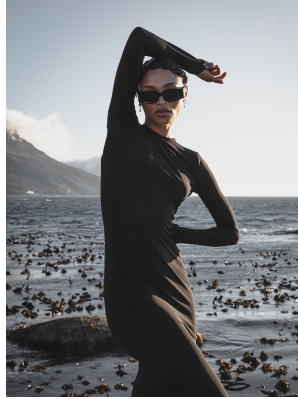

BOSS MODELS

CAPE TOWN

PETRA RAUBENHEIMER

Height: 172cm Bust: 80cm Waist: 63cm Hips: 93cm Shoe: 4.5 UK Hair: Blonde Eyes: Brown

BOSS MODELS

CAPE TOWN

PETRA RAUBENHEIMER

Height: 172cm Bust: 80cm Waist: 63cm Hips: 93cm Shoe: 4.5 UK Hair: Blonde Eyes: Brown

BOSS MODELS

CAPE TOWN

PETRA RAUBENHEIMER

Height: 172cm Bust: 80cm Waist: 63cm Hips: 93cm Shoe: 4.5 UK Hair: Blonde Eyes: Brown