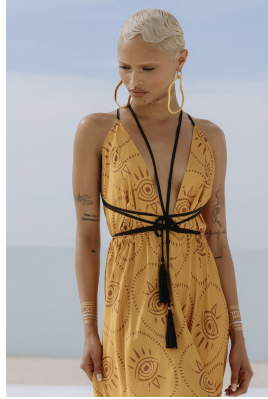

# BOSS MODELS

CAPE TOWN

PETRA RAUBENHEIMER

Height: 172cm Bust: 79cm Waist: 60cm Hips: 91cm Shoe: 4.5 UK Hair: Blonde Eyes: Brown

# BOSS MODELS

CAPE TOWN

## PETRA RAUBENHEIMER

Height: 172cm Bust: 79cm Waist: 60cm Hips: 91cm Shoe: 4.5 UK Hair: Blonde Eyes: Brown