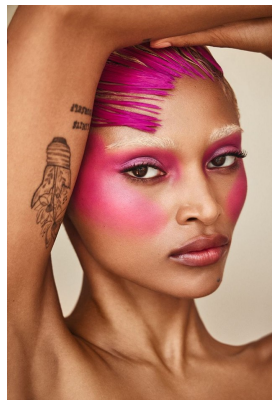

BOSS MODELS

CAPE TOWN

PETRA RAUBENHEIMER

Height: 172cm Bust: 80cm Waist: 63cm Hips: 93cm Shoe: 4.5 UK Hair: Blonde Eyes: Brown

BOSS MODELS

CAPE TOWN

PETRA RAUBENHEIMER

Height: 172cm Bust: 80cm Waist: 63cm Hips: 93cm Shoe: 4.5 UK Hair: Blonde Eyes: Brown

BOSS MODELS

CAPE TOWN

PETRA RAUBENHEIMER

Height: 172cm Bust: 80cm Waist: 63cm Hips: 93cm Shoe: 4.5 UK Hair: Blonde Eyes: Brown