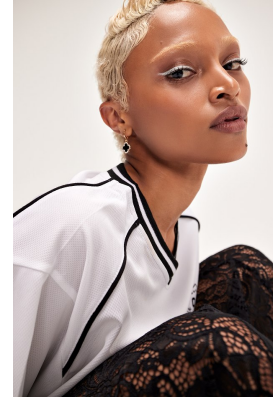

BOSS MODELS

CAPE TOWN

PETRA RAUBENHEIMER

Height: 172cm Bust: 80cm Waist: 63cm Hips: 93cm Shoe: 4.5 UK Hair: Blonde Eyes: Brown

BOSS MODELS

CAPE TOWN

PETRA RAUBENHEIMER

Height: 172cm Bust: 80cm Waist: 63cm Hips: 93cm Shoe: 4.5 UK Hair: Blonde Eyes: Brown

BOSS MODELS

CAPE TOWN

PETRA RAUBENHEIMER

Height: 172cm Bust: 80cm Waist: 63cm Hips: 93cm Shoe: 4.5 UK Hair: Blonde Eyes: Brown