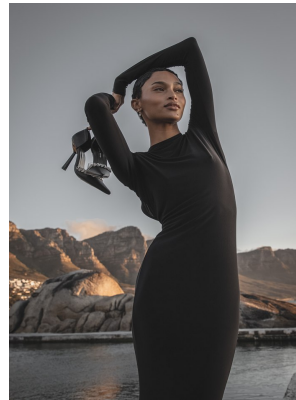

# BOSS MODELS

CAPE TOWN

PETRA RAUBENHEIMER

Height: 172cm Bust: 79cm Waist: 60cm Hips: 91cm Shoe: 4.5 UK Hair: Blonde Eyes: Brown

# BOSS MODELS

CAPE TOWN

## PETRA RAUBENHEIMER

Height: 172cm Bust: 79cm Waist: 60cm Hips: 91cm Shoe: 4.5 UK Hair: Blonde Eyes: Brown