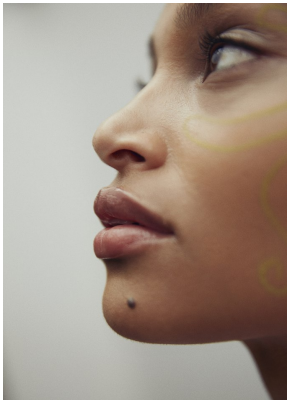

BOSS MODELS

CAPE TOWN

PETRA RAUBENHEIMER

Height: 172cm Bust: 80cm Waist: 63cm Hips: 93cm Shoe: 4.5 UK Hair: Blonde Eyes: Brown

BOSS MODELS

CAPE TOWN

PETRA RAUBENHEIMER

Height: 172cm Bust: 80cm Waist: 63cm Hips: 93cm Shoe: 4.5 UK Hair: Blonde Eyes: Brown

BOSS MODELS

CAPE TOWN

PETRA RAUBENHEIMER

Height: 172cm Bust: 80cm Waist: 63cm Hips: 93cm Shoe: 4.5 UK Hair: Blonde Eyes: Brown