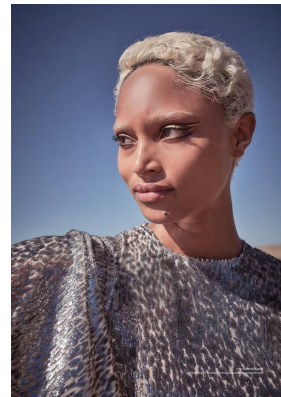

BOSS MODELS

CAPE TOWN

PETRA RAUBENHEIMER

Height: 172cm Bust: 79cm Waist: 60cm Hips: 91cm Shoe: 4.5 UK Hair: Blonde Eyes: Brown