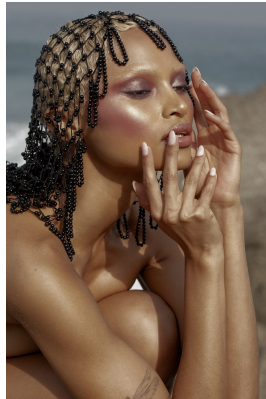

BOSS MODELS

CAPE TOWN

PETRA RAUBENHEIMER

Height: 172cm Bust: 79cm Waist: 60cm Hips: 91cm Shoe: 4.5 UK Hair: Light Brown Eyes: Brown

BOSS MODELS

CAPE TOWN

PETRA RAUBENHEIMER

Height: 172cm Bust: 79cm Waist: 60cm Hips: 91cm Shoe: 4.5 UK Hair: Light Brown Eyes: Brown

BOSS MODELS

CAPE TOWN

PETRA RAUBENHEIMER

Height: 172cm Bust: 79cm Waist: 60cm Hips: 91cm Shoe: 4.5 UK Hair: Light Brown Eyes: Brown