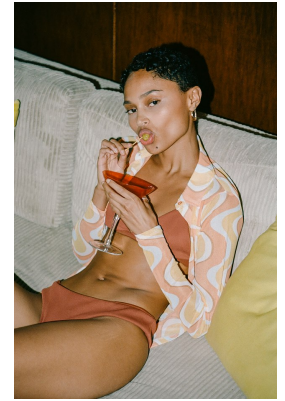

BOSS MODELS

CAPE TOWN

PETRA RAUBENHEIMER

Height: 172cm Bust: 79cm Waist: 60cm Hips: 91cm Shoe: 4.5 UK Hair: Light Brown Eyes: Brown

BOSS MODELS

CAPE TOWN

PETRA RAUBENHEIMER

Height: 172cm Bust: 79cm Waist: 60cm Hips: 91cm Shoe: 4.5 UK Hair: Light Brown Eyes: Brown

BOSS MODELS

CAPE TOWN

PETRA RAUBENHEIMER

Height: 172cm Bust: 79cm Waist: 60cm Hips: 91cm Shoe: 4.5 UK Hair: Light Brown Eyes: Brown