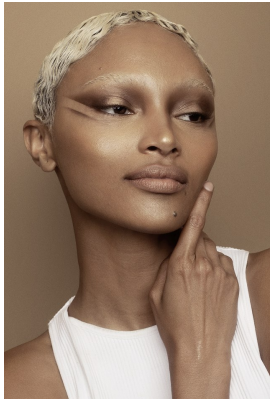

BOSS MODELS

CAPE TOWN

PETRA RAUBENHEIMER

Height: 172cm Bust: 80cm Waist: 63cm Hips: 93cm Shoe: 4.5 UK Hair: Blonde Eyes: Brown

BOSS MODELS

CAPE TOWN

PETRA RAUBENHEIMER

Height: 172cm Bust: 80cm Waist: 63cm Hips: 93cm Shoe: 4.5 UK Hair: Blonde Eyes: Brown

BOSS MODELS

CAPE TOWN

PETRA RAUBENHEIMER

Height: 172cm Bust: 80cm Waist: 63cm Hips: 93cm Shoe: 4.5 UK Hair: Blonde Eyes: Brown