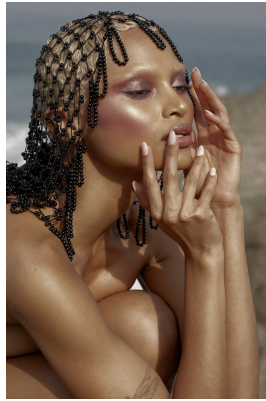

BOSS MODELS

CAPE TOWN

PETRA RAUBENHEIMER

Height: 172cm Bust: 80cm Waist: 63cm Hips: 93cm Shoe: 4.5 UK Hair: Blonde Eyes: Brown

BOSS MODELS

CAPE TOWN

PETRA RAUBENHEIMER

Height: 172cm Bust: 80cm Waist: 63cm Hips: 93cm Shoe: 4.5 UK Hair: Blonde Eyes: Brown

BOSS MODELS

CAPE TOWN

PETRA RAUBENHEIMER

Height: 172cm Bust: 80cm Waist: 63cm Hips: 93cm Shoe: 4.5 UK Hair: Blonde Eyes: Brown