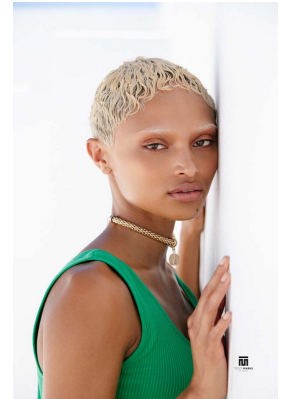

BOSS MODELS

CAPE TOWN

PETRA RAUBENHEIMER

Height: 172cm Bust: 79cm Waist: 60cm Hips: 91cm Shoe: 4.5 UK Hair: Light Brown Eyes: Brown

BOSS MODELS

CAPE TOWN

PETRA RAUBENHEIMER

Height: 172cm Bust: 79cm Waist: 60cm Hips: 91cm Shoe: 4.5 UK Hair: Light Brown Eyes: Brown

BOSS MODELS

CAPE TOWN

PETRA RAUBENHEIMER

Height: 172cm Bust: 79cm Waist: 60cm Hips: 91cm Shoe: 4.5 UK Hair: Light Brown Eyes: Brown