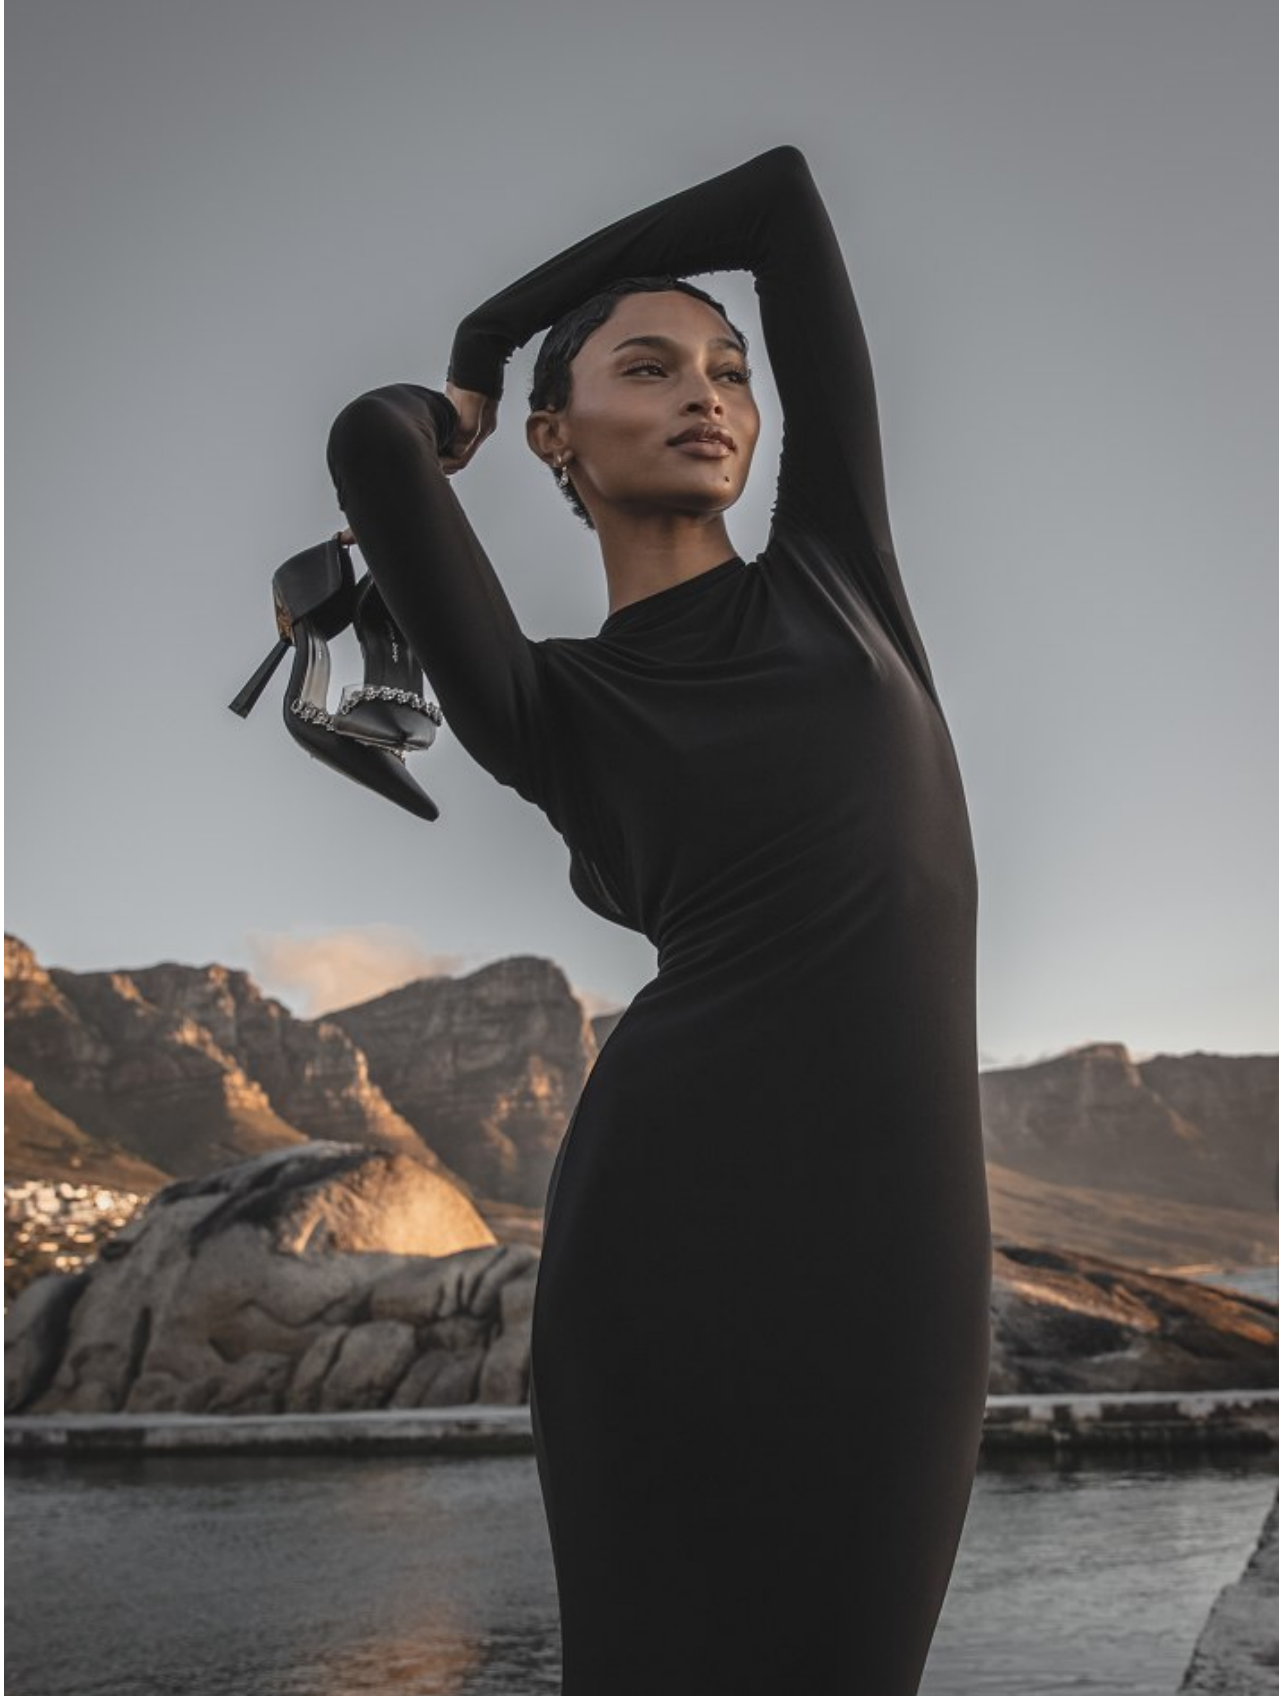

BOSS MODELS

CAPE TOWN

PETRA RAUBENHEIMER

Height: 172cm Bust: 79cm Waist: 60cm Hips: 91cm Shoe: 4.5 UK Hair: Light Brown Eyes: Brown