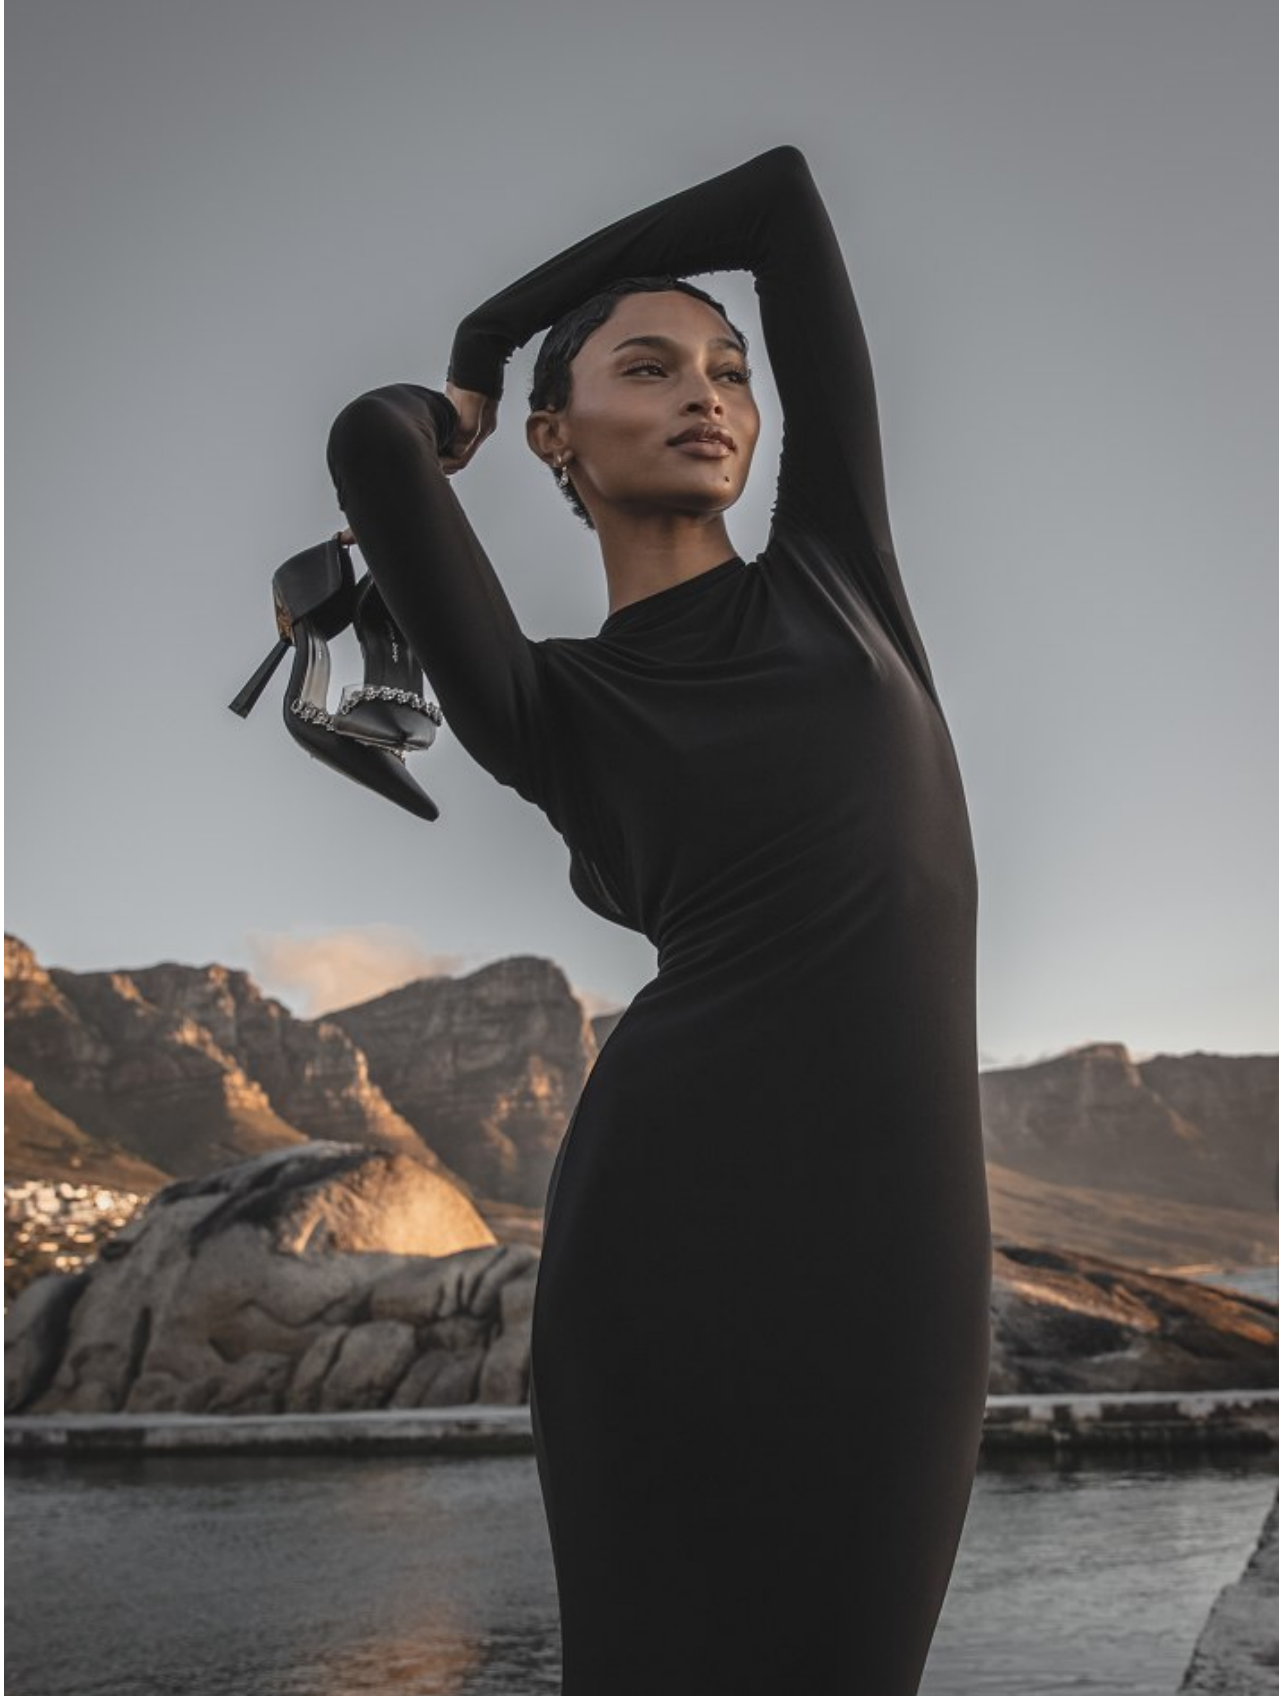

PETRA RAUBENHEIMER

BOSS MODELS

CAPE TOWN

Height: 172cm Bust: 80cm Waist: 63cm Hips: 93cm Shoe: 4.5 UK Hair: Blonde Eyes: Brown