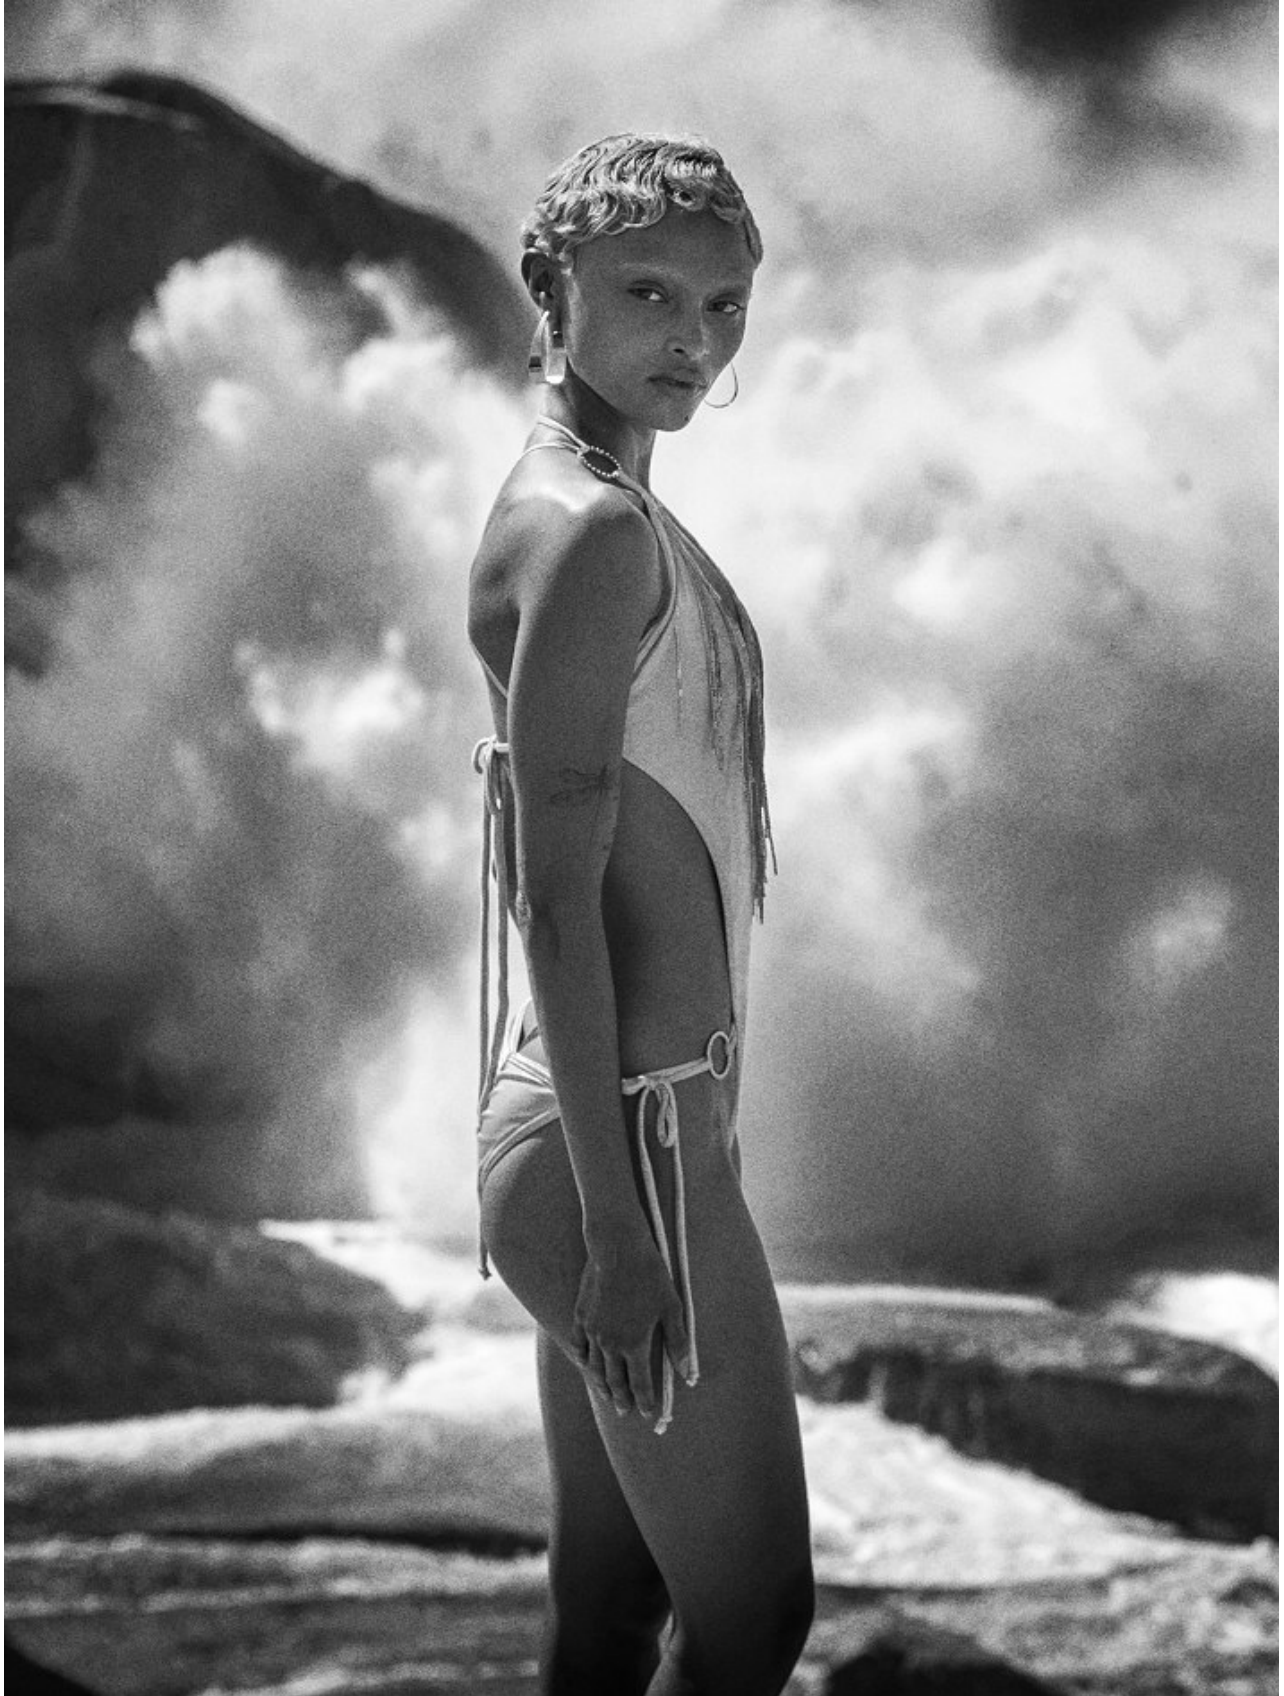

PETRA RAUBENHEIMER

BOSS MODELS

CAPE TOWN

Height: 172cm Bust: 80cm Waist: 63cm Hips: 93cm Shoe: 4.5 UK Hair: Blonde Eyes: Brown