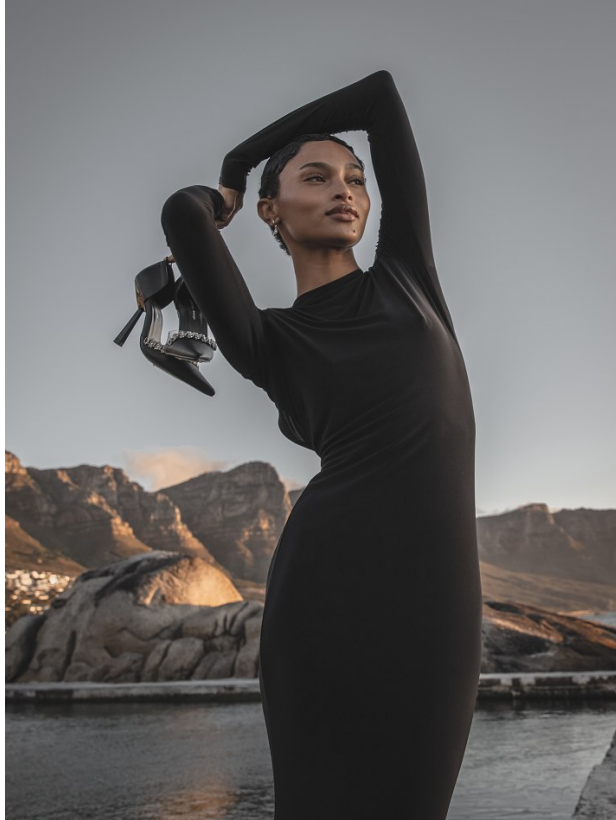

BOSS MODELS

CAPE TOWN

PETRA RAUBENHEIMER

Height: 172cm Bust: 79cm Waist: 60cm Hips: 91cm Shoe: 4.5 UK Hair: Blonde Eyes: Brown