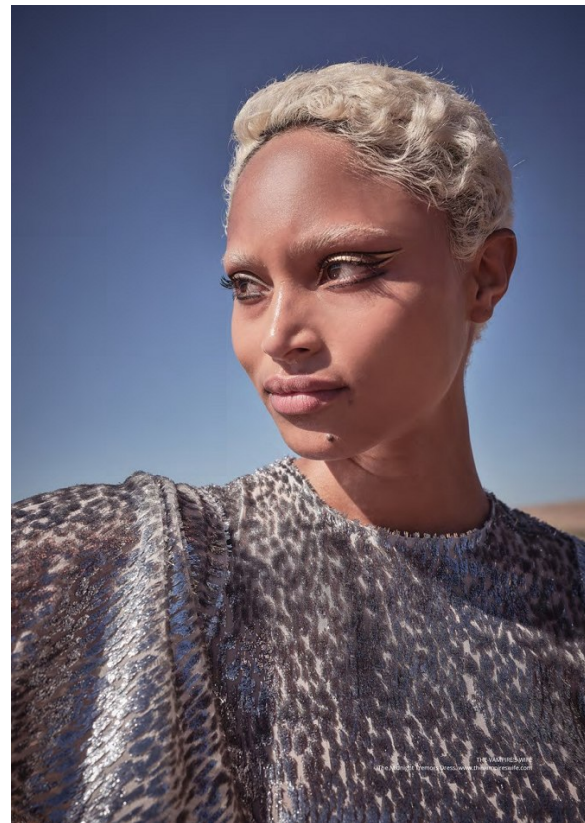

BOSS MODELS

CAPE TOWN

PETRA RAUBENHEIMER

Height: 172cm Bust: 79cm Waist: 60cm Hips: 91cm Shoe: 4.5 UK Hair: Blonde Eyes: Brown