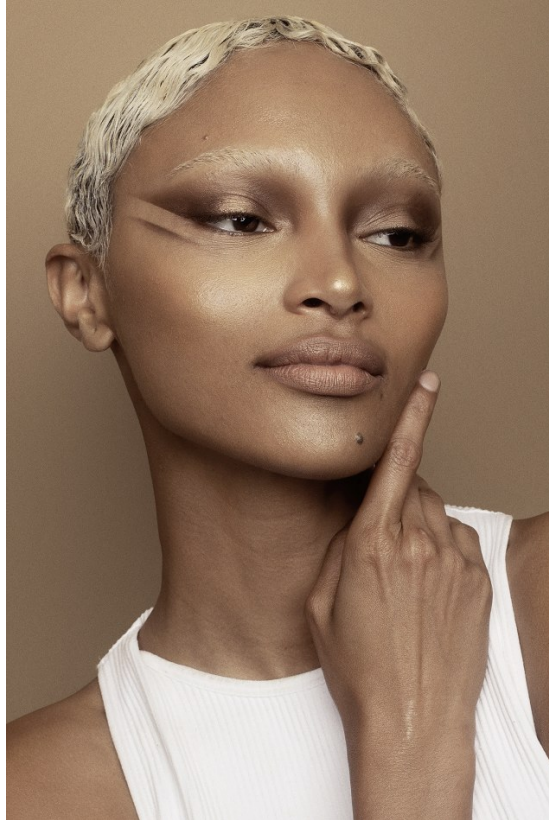

# BOSS MODELS

CAPE TOWN

PETRA RAUBENHEIMER

Height: 172cm Bust: 79cm Waist: 60cm Hips: 91cm Shoe: 4.5 UK Hair: Blonde Eyes: Brown